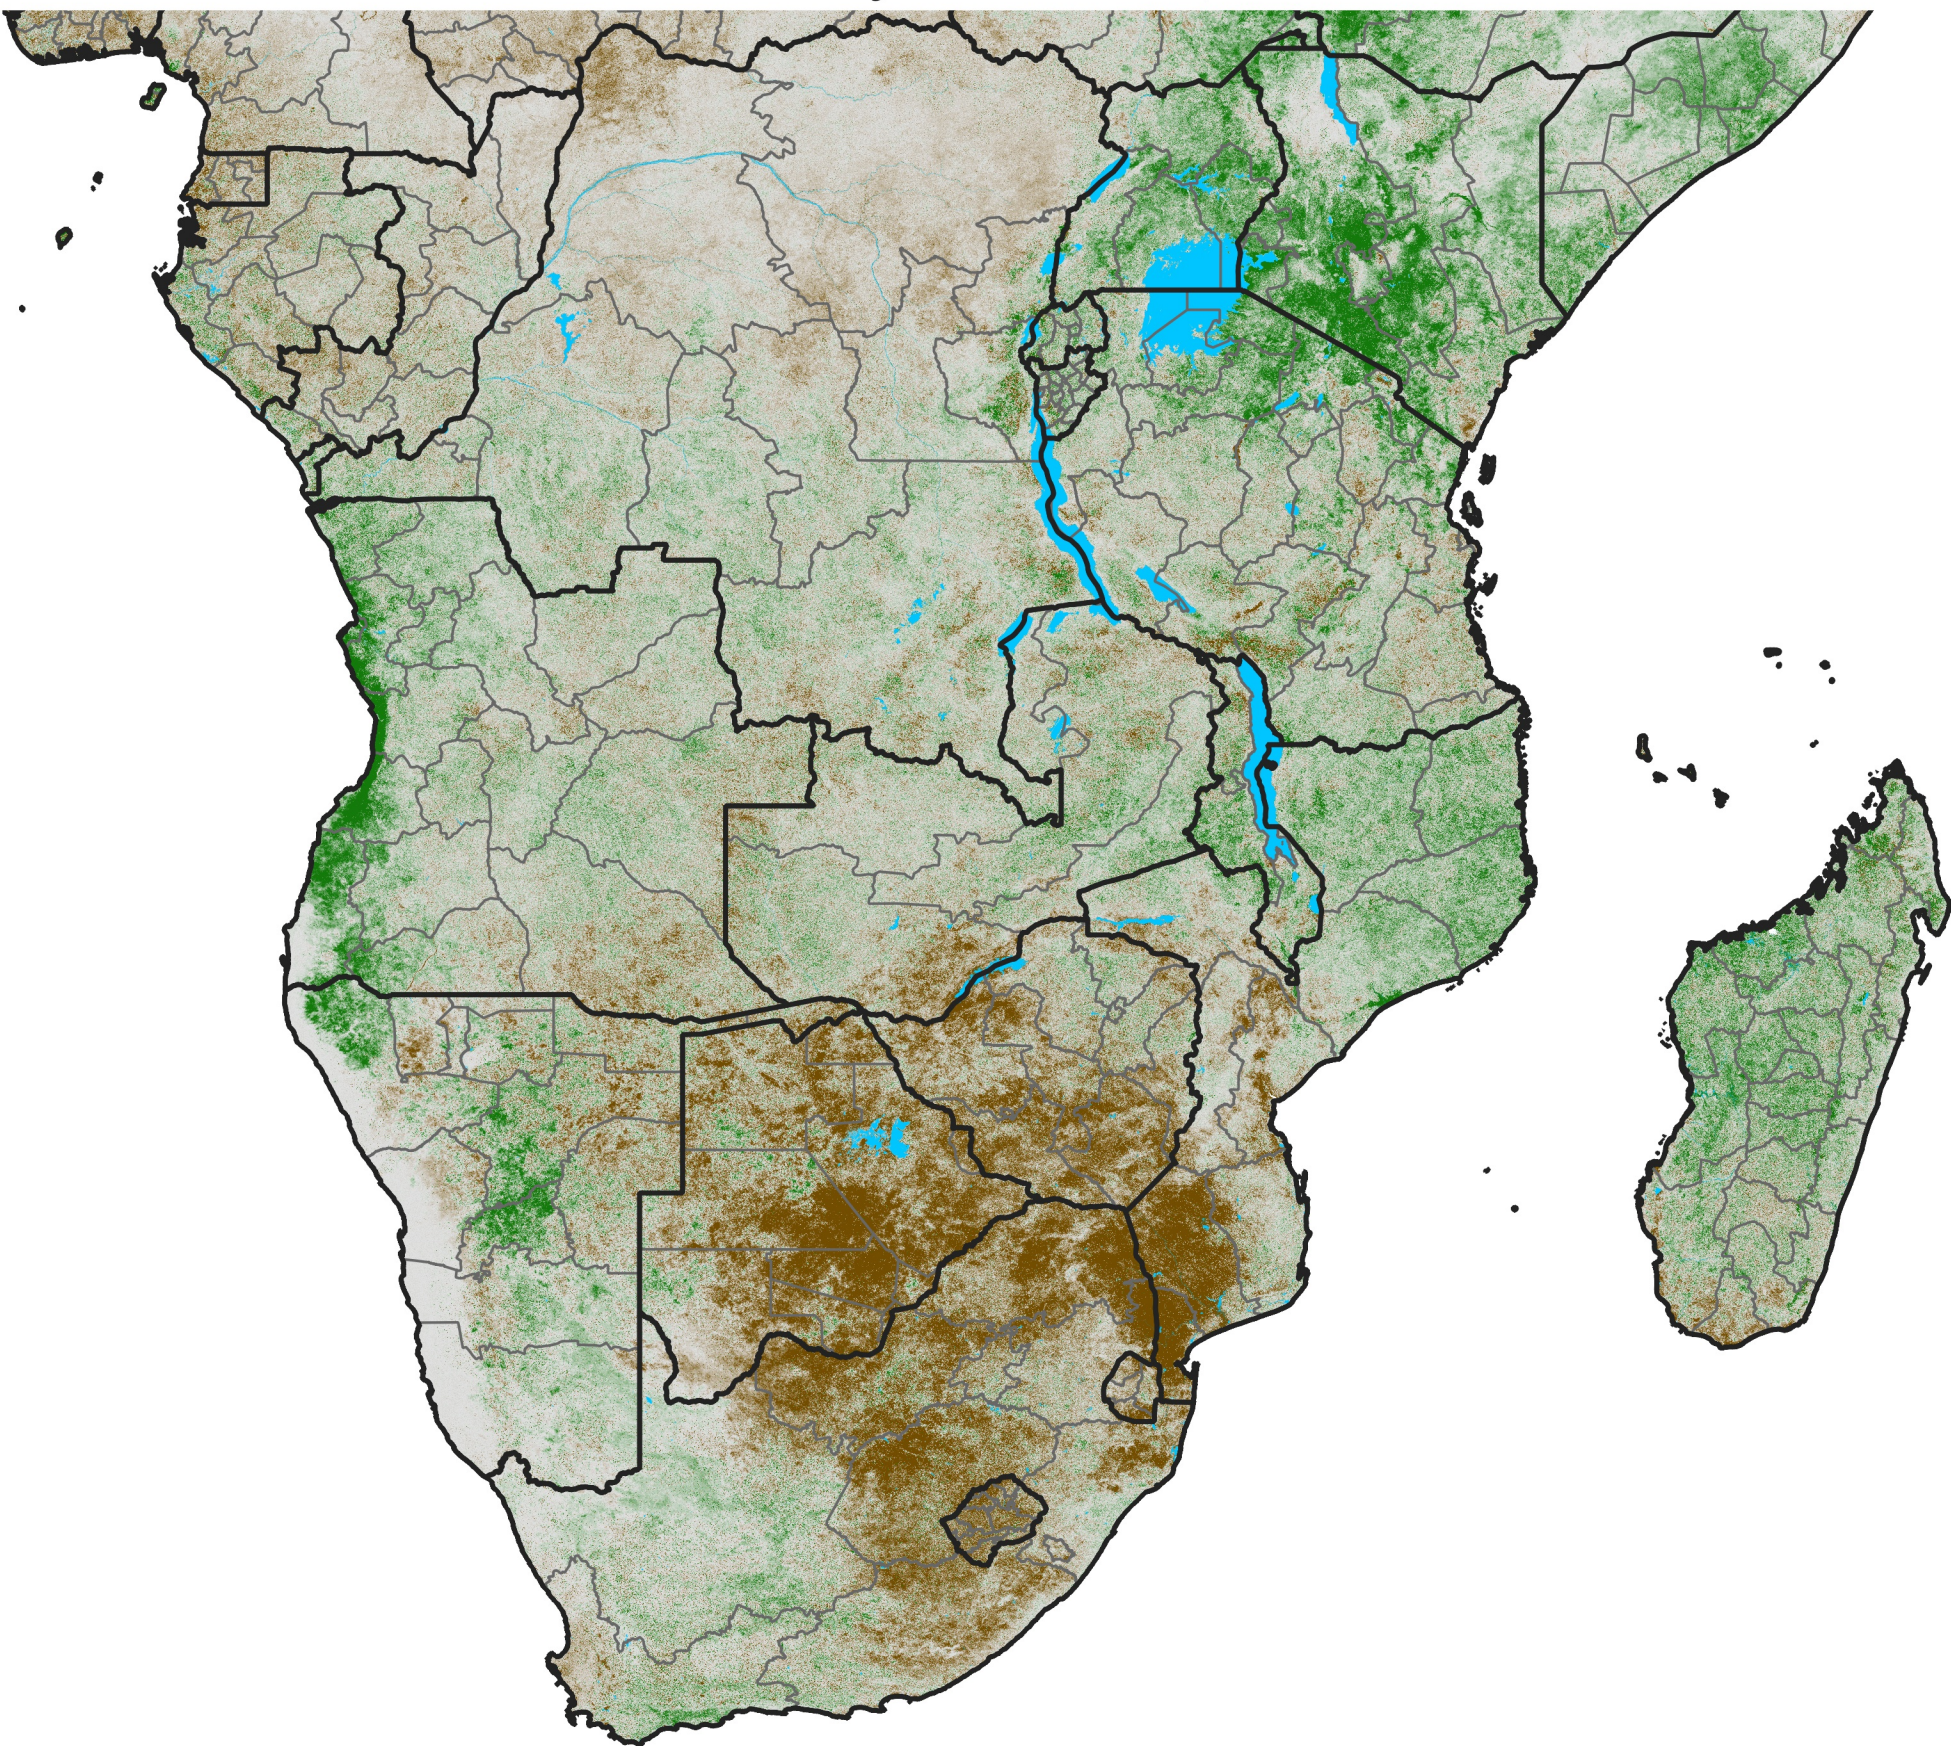

Southern Africa

NDVI Difference

2016 minus 2015

Period 07 / Jan 26 - Feb 05, 2016

NDVI Difference

< -0.3 -0.2 -0.1 -0.05 0.05 0.1 0.2 >0.3

Negative

No Difference