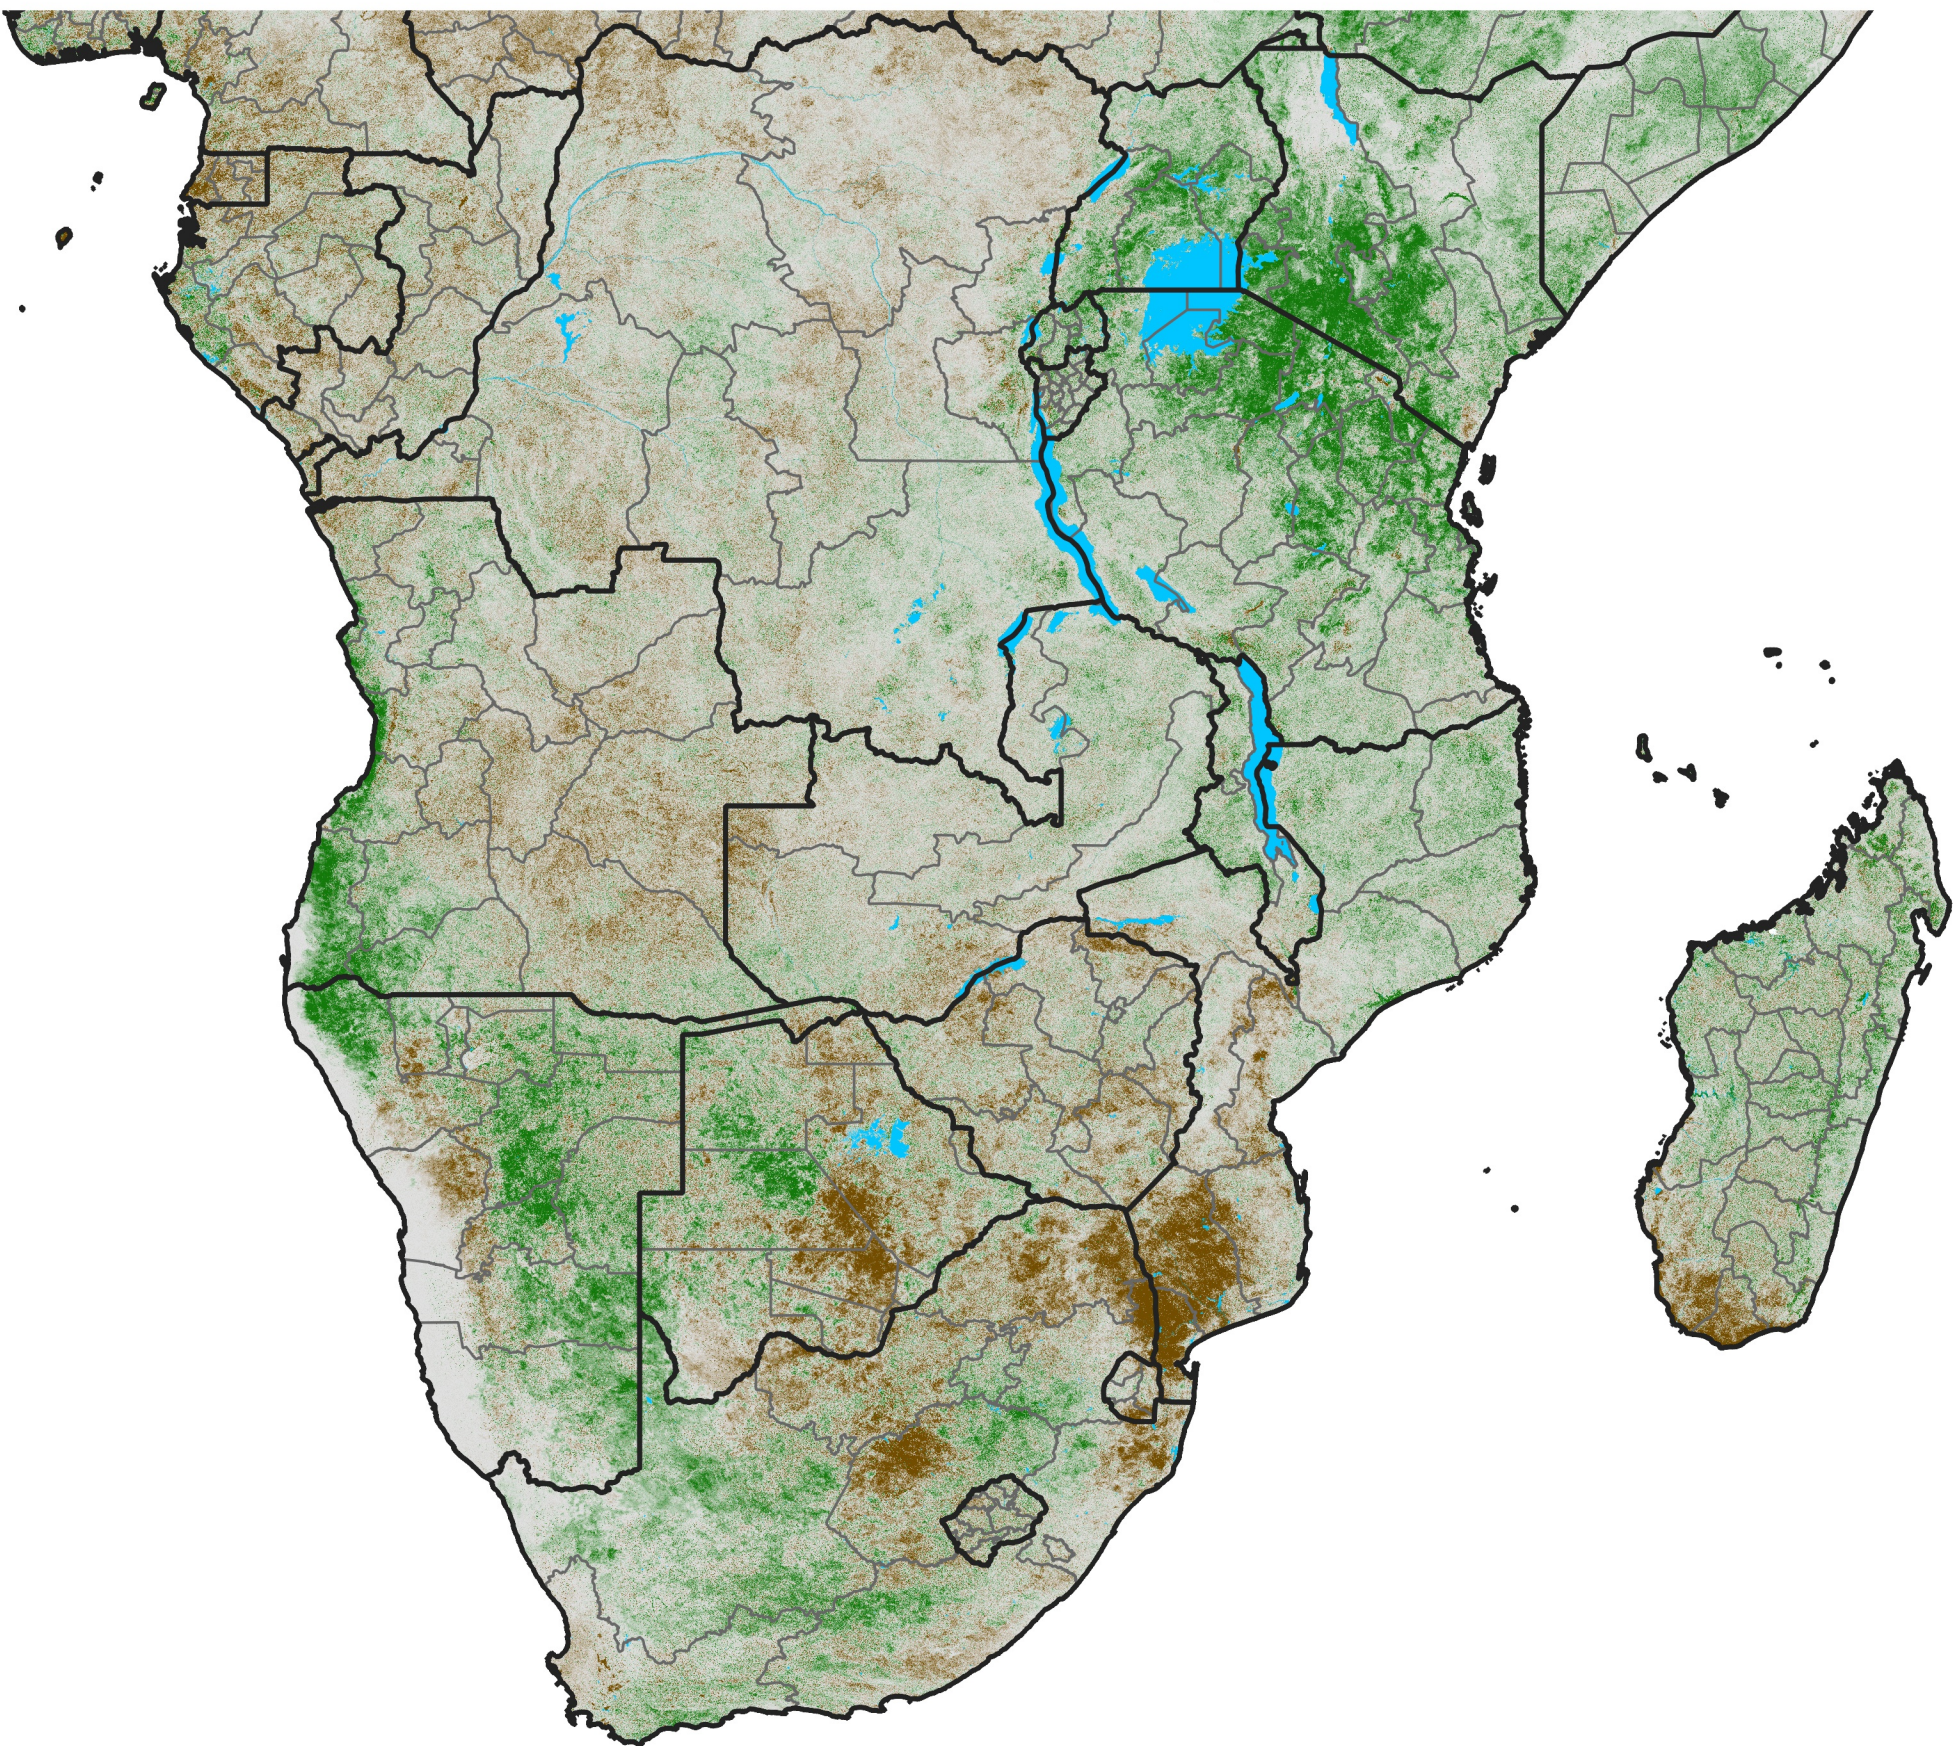

Southern Africa

NDVI Difference

2016 minus 2015

Period 13 / Feb 26 - Mar 05, 2016

NDVI Difference

< -0.3 -0.2 -0.1 -0.05 0.05 0.1 0.2 >0.3

Negative

No Difference