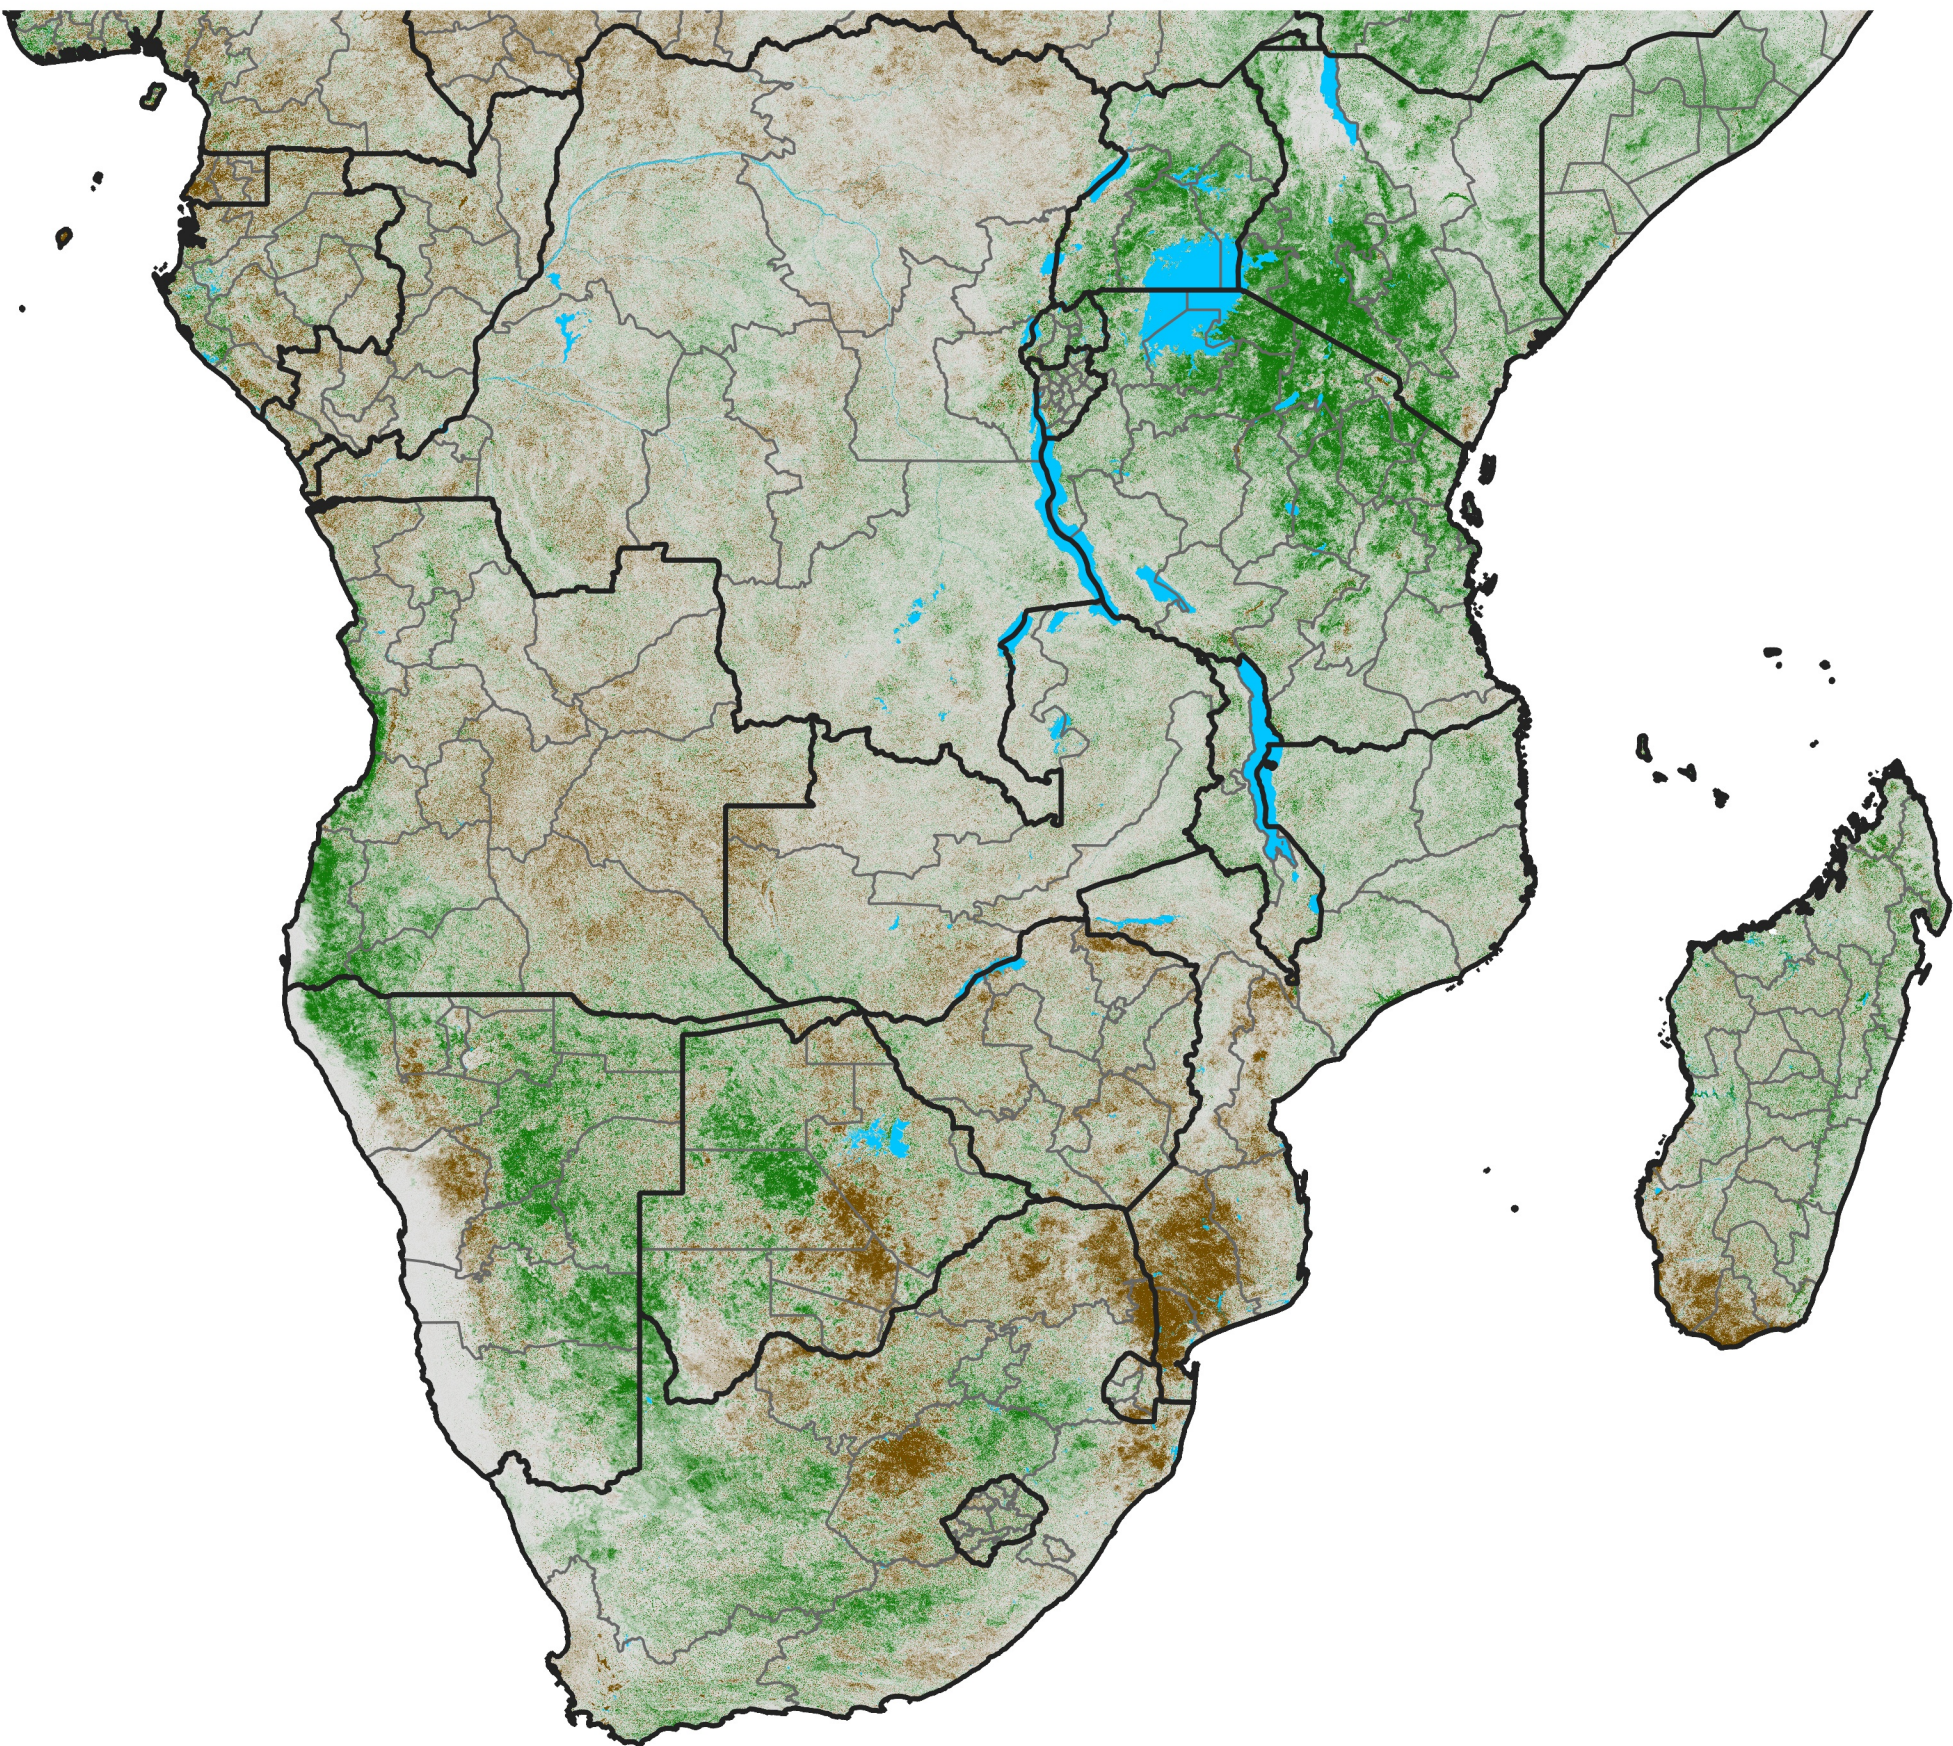

Southern Africa

NDVI Difference

2016 minus 2015

Period 14 / Mar 01 - 10, 2016

NDVI Difference

< -0.3 -0.2 -0.1 -0.05 0.05 0.1 0.2 >0.3

Negative

No Difference