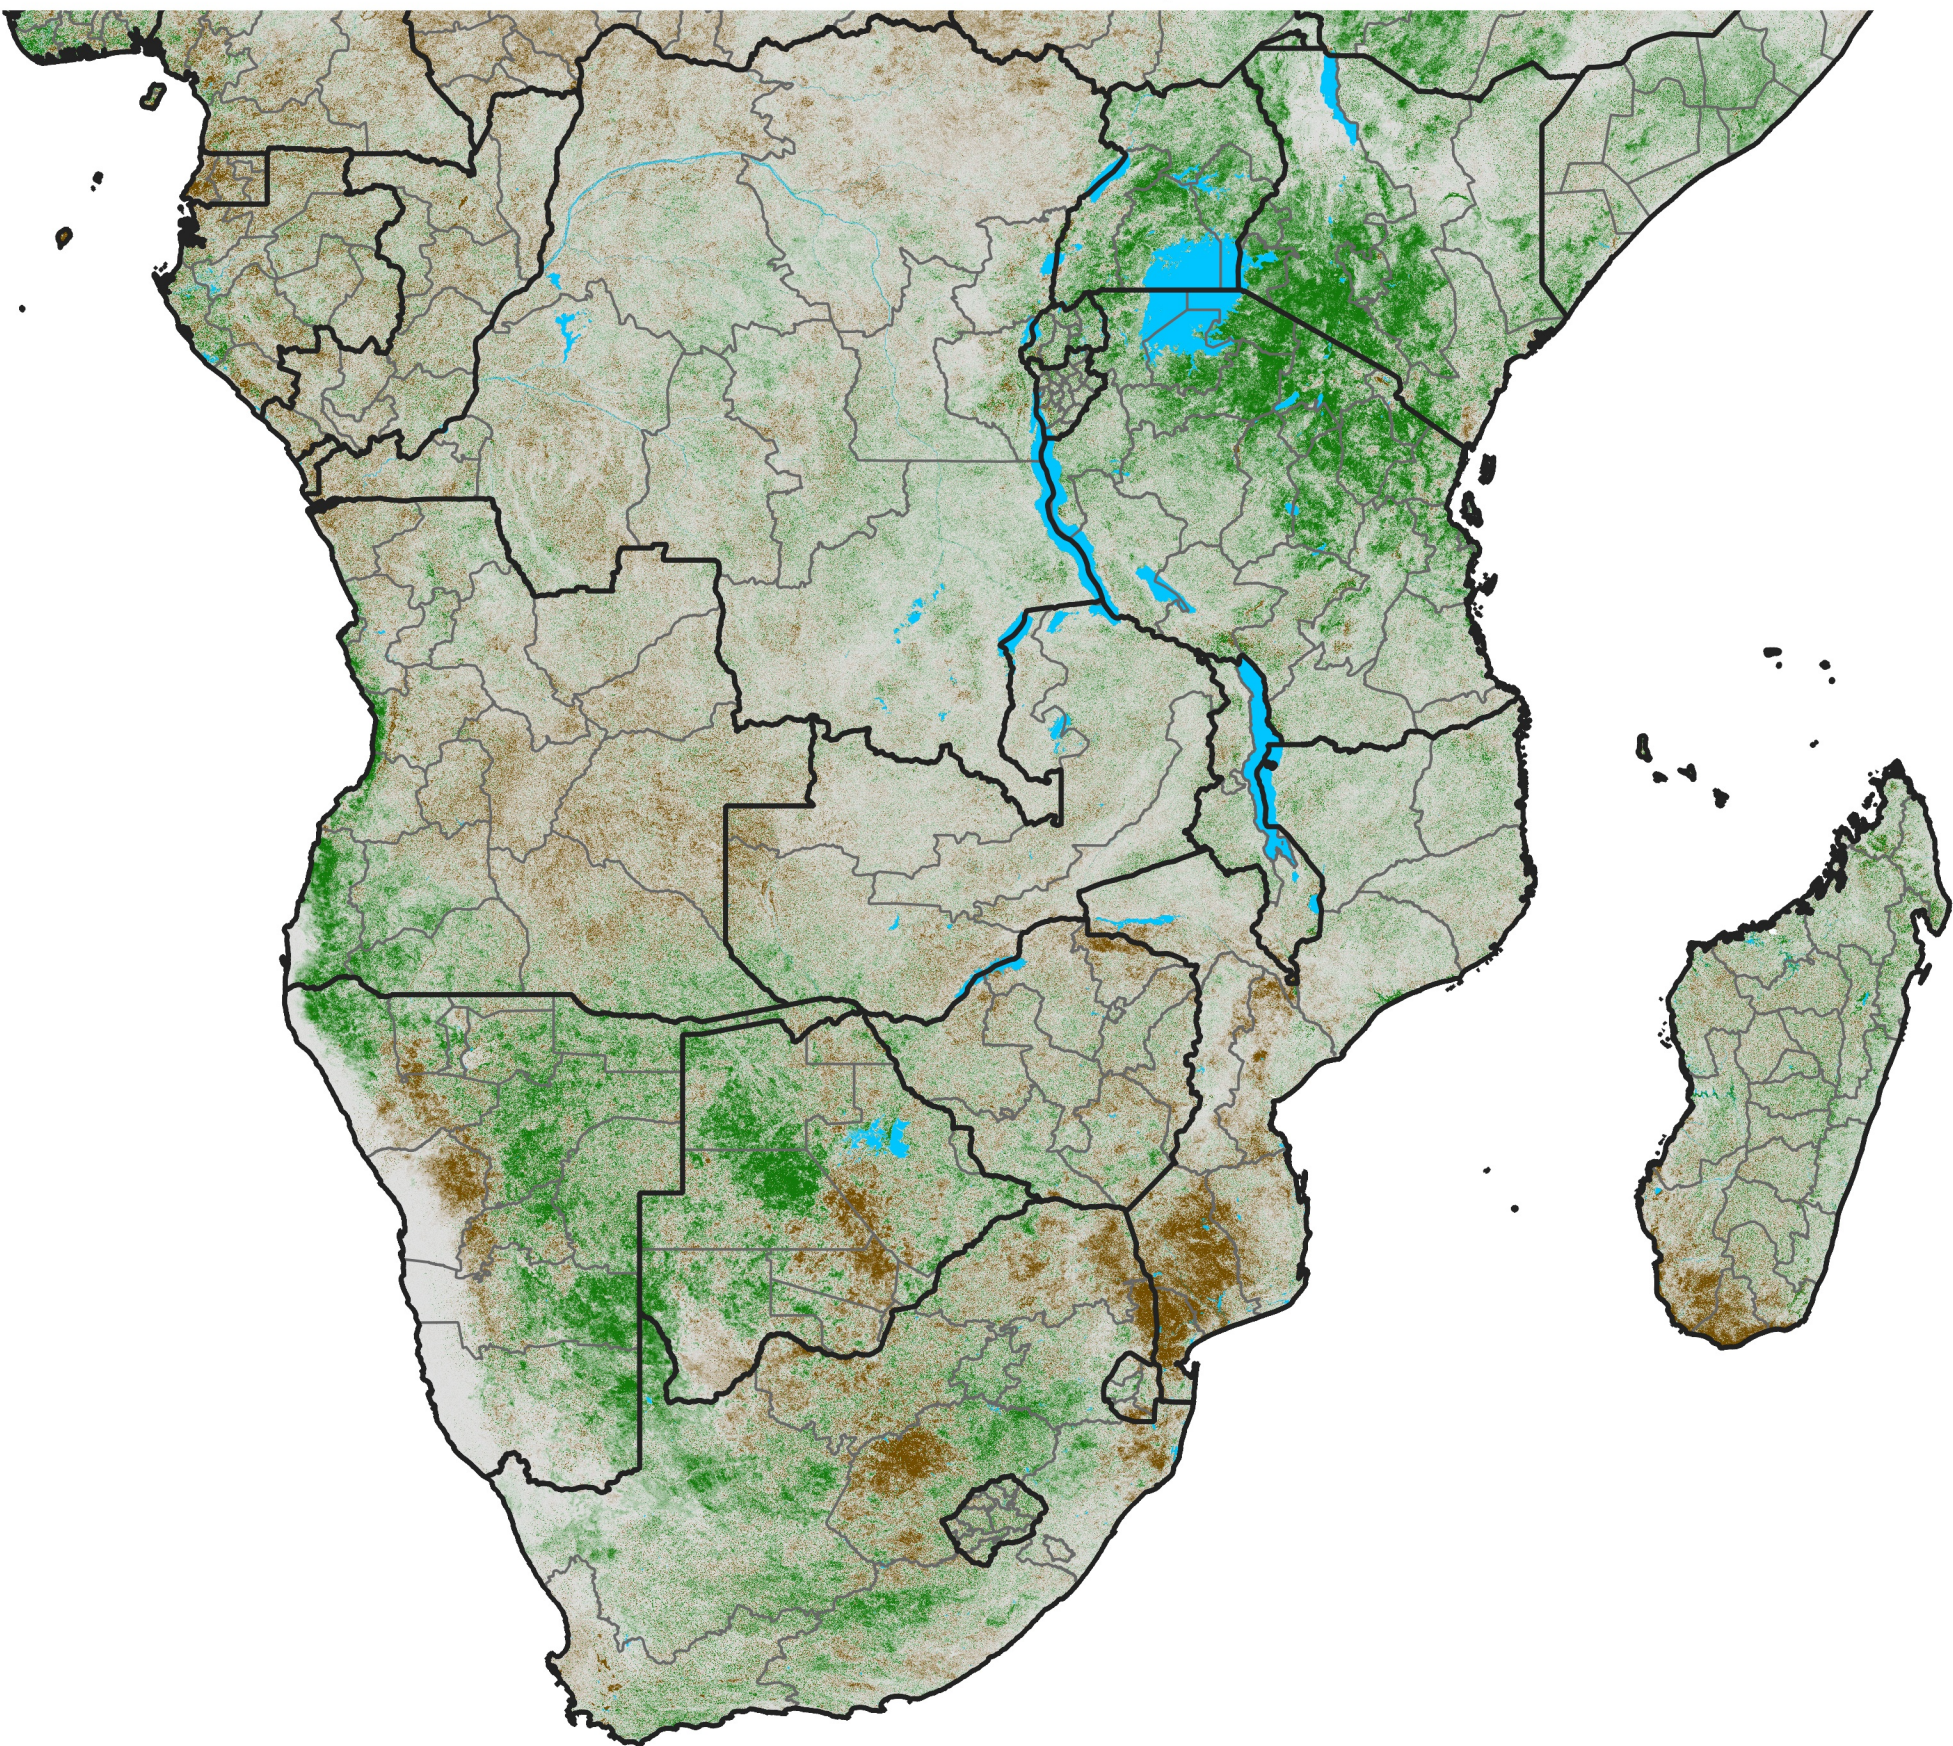

Southern Africa

NDVI Difference

2016 minus 2015

Period 15 / Mar 06 - 15, 2016

NDVI Difference

<math>< -0.3</math> -0.2 -0.1 -0.05 0.05 0.1 0.2 >0.3

Negative

No Difference