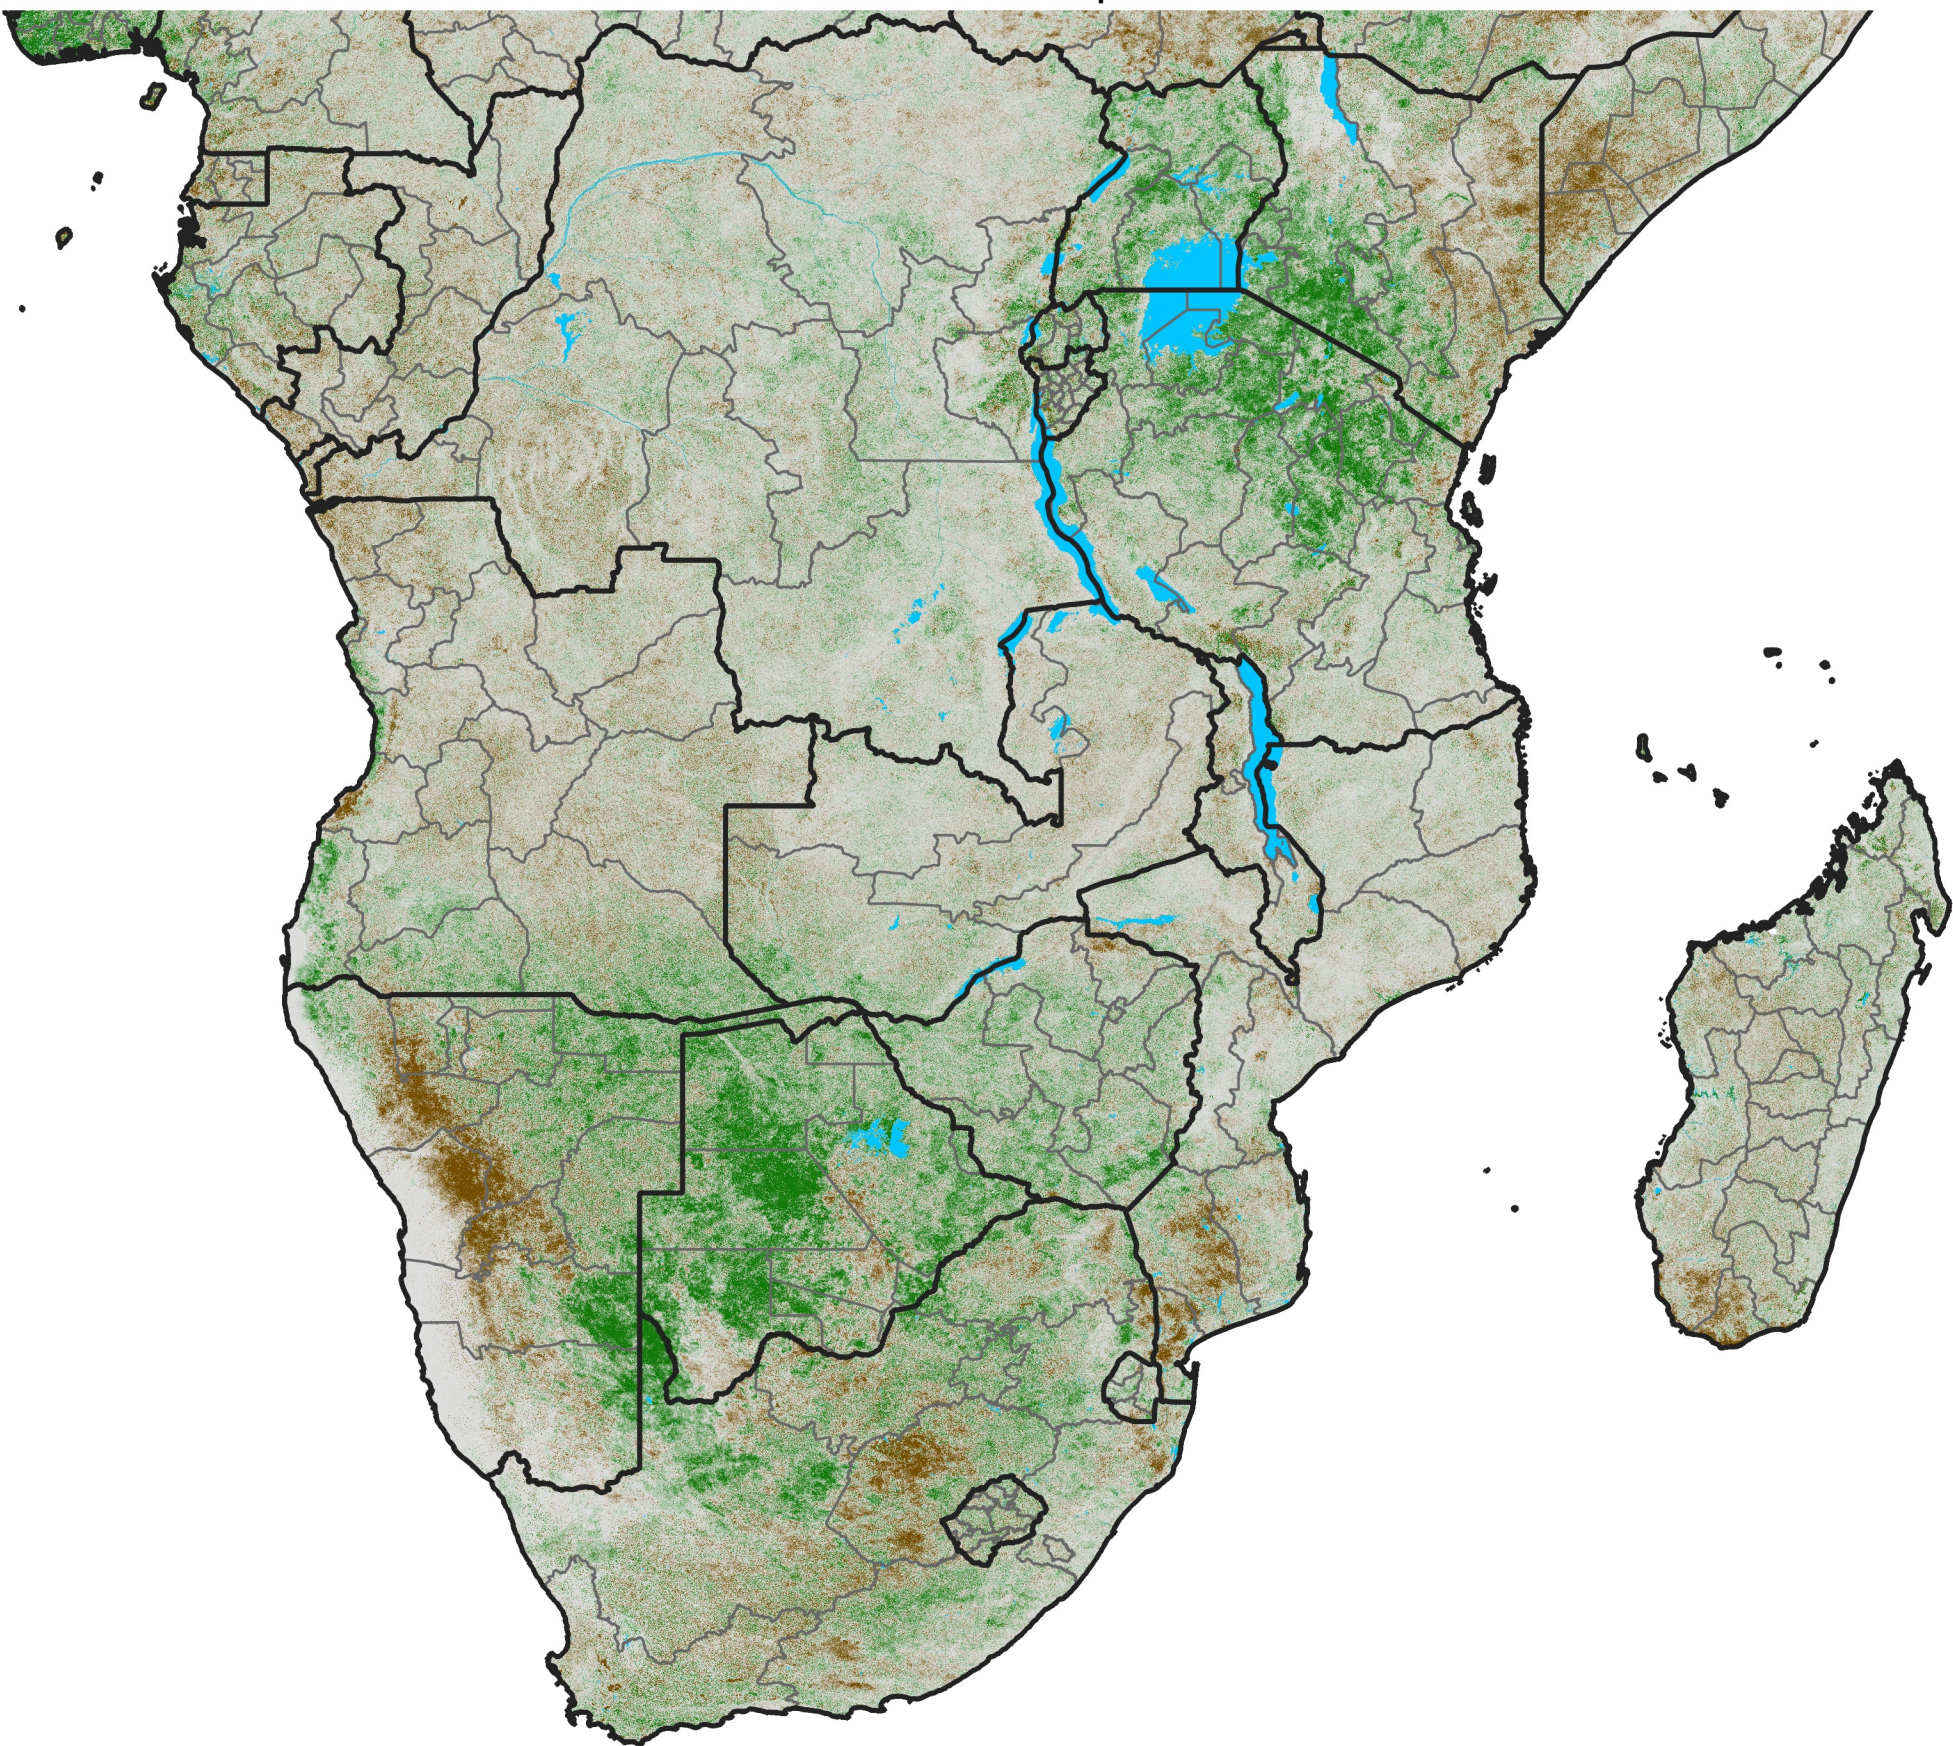

Southern Africa

NDVI Difference

2016 minus 2015

Period 19 / Mar 26 - Apr 05, 2016

NDVI Difference

< -0.3 -0.2 -0.1 -0.05 0.05 0.1 0.2 >0.3

Negative

No Difference