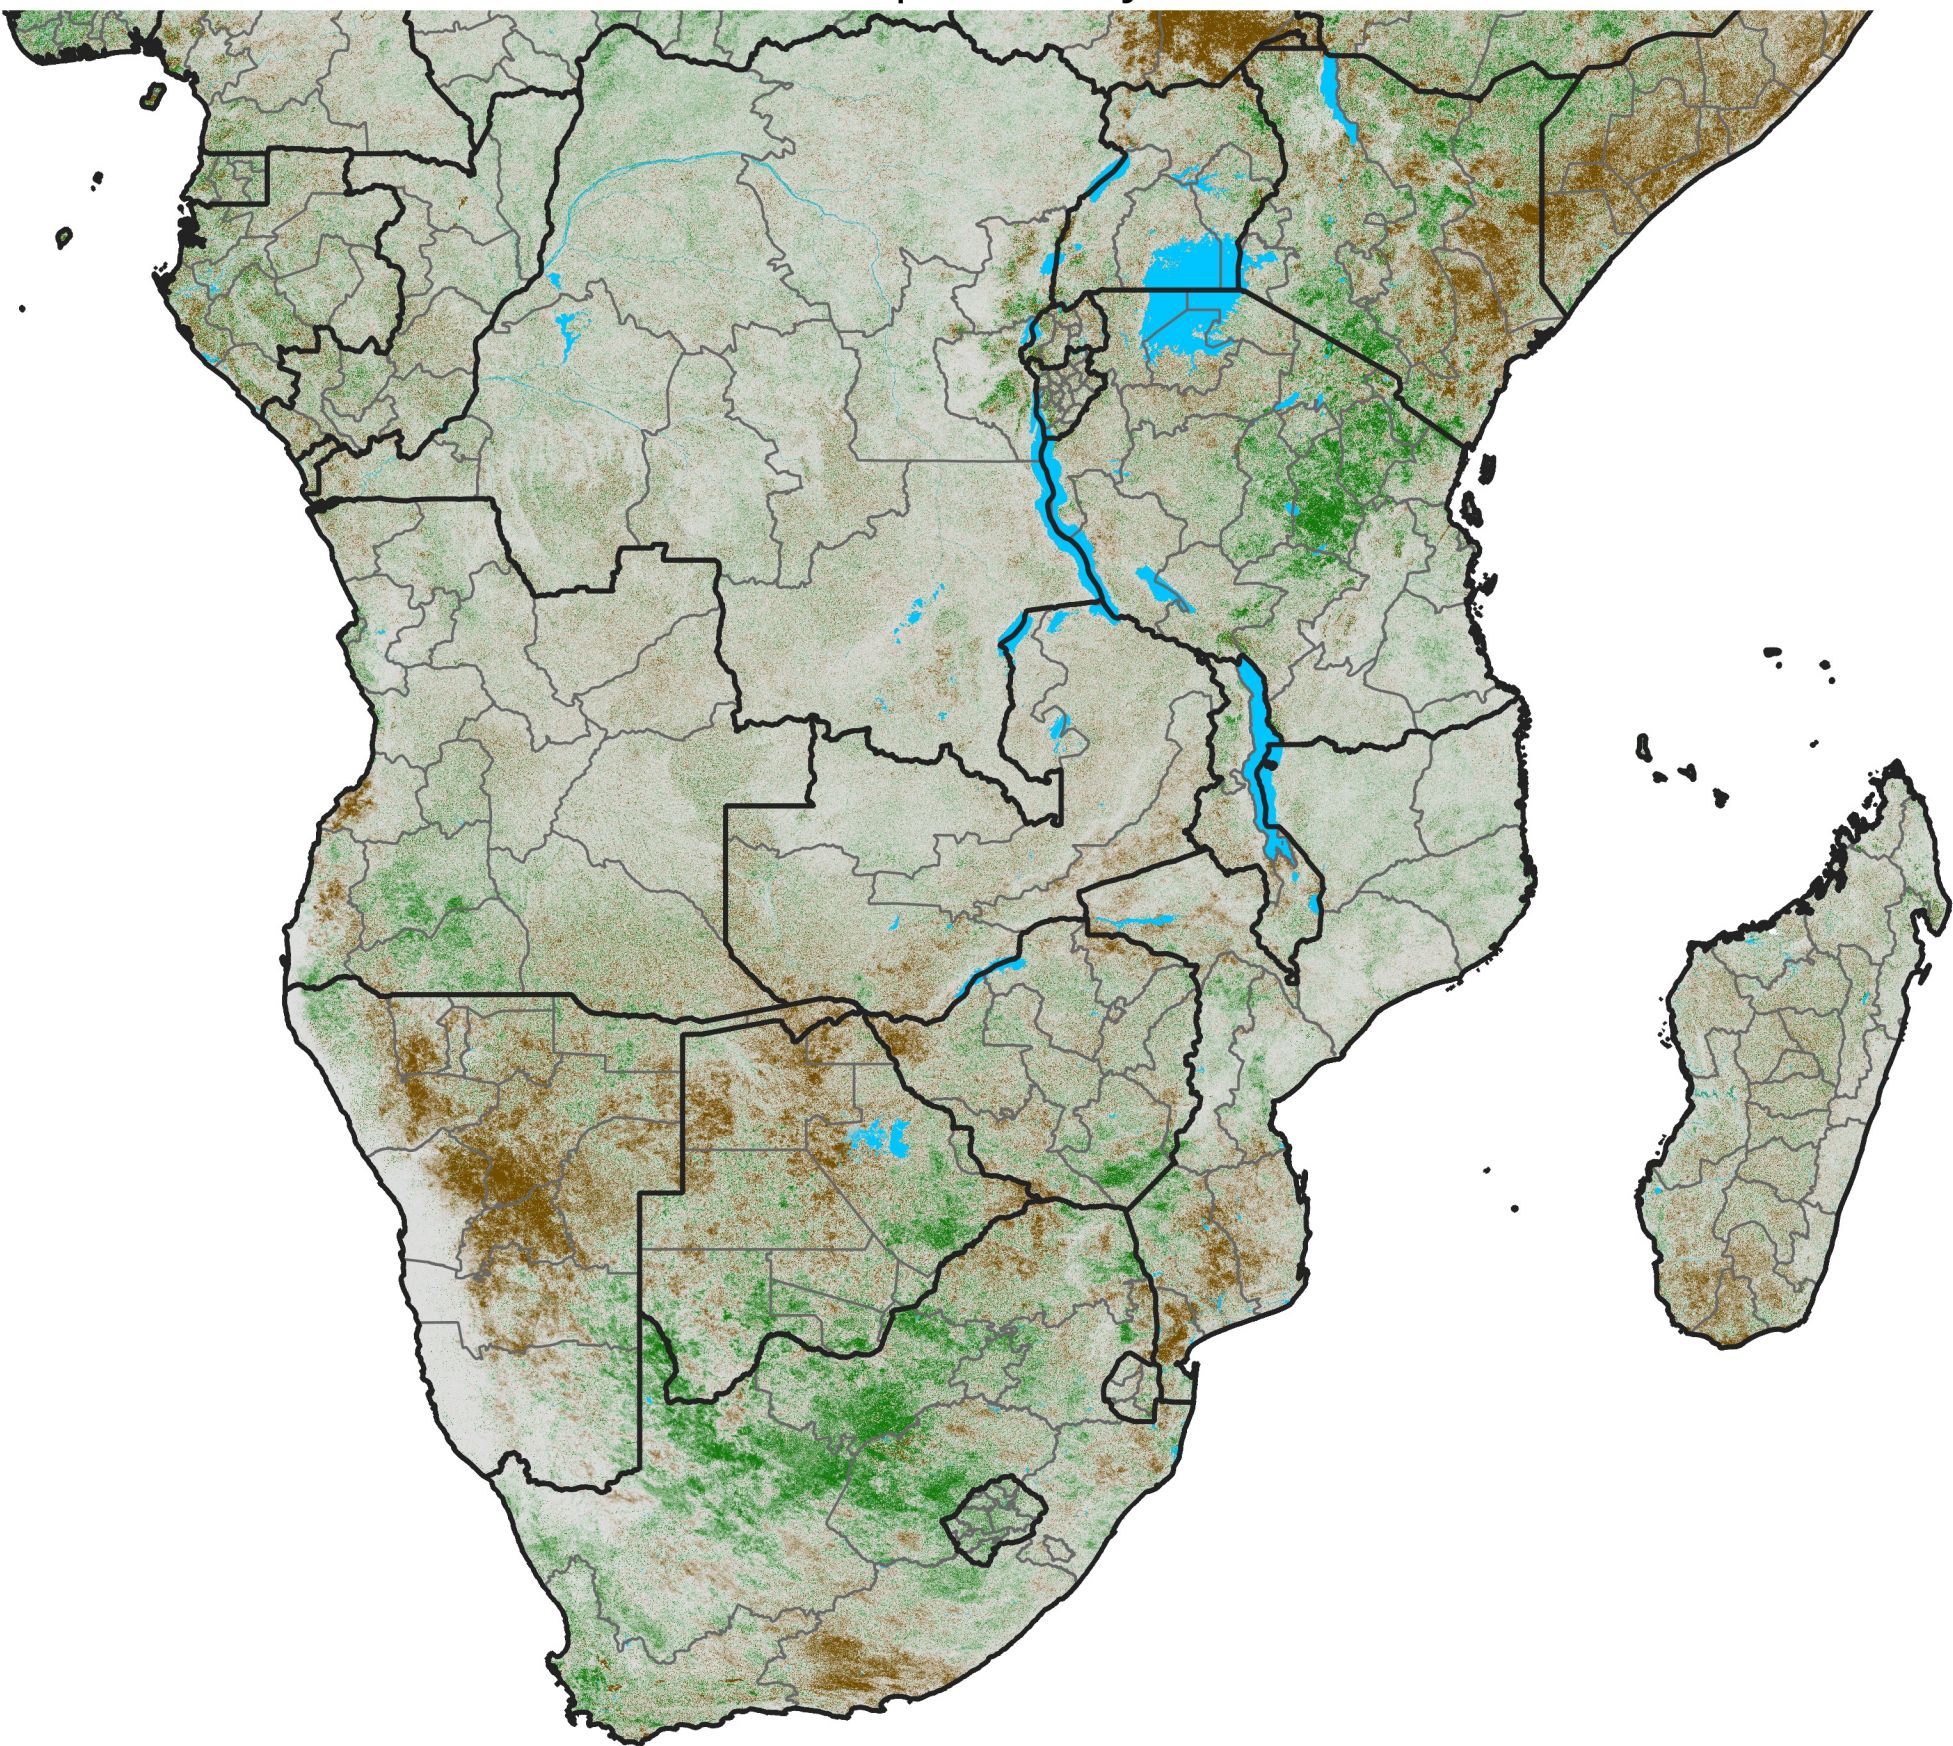

# Southern Africa

## NDVI Difference

2016 minus 2015

Period 25 / Apr 26 - May 05, 2016

### NDVI Difference

< -0.3   -0.2   -0.1   -0.05   0.05   0.1   0.2   >0.3

Negative

No Difference

Positive