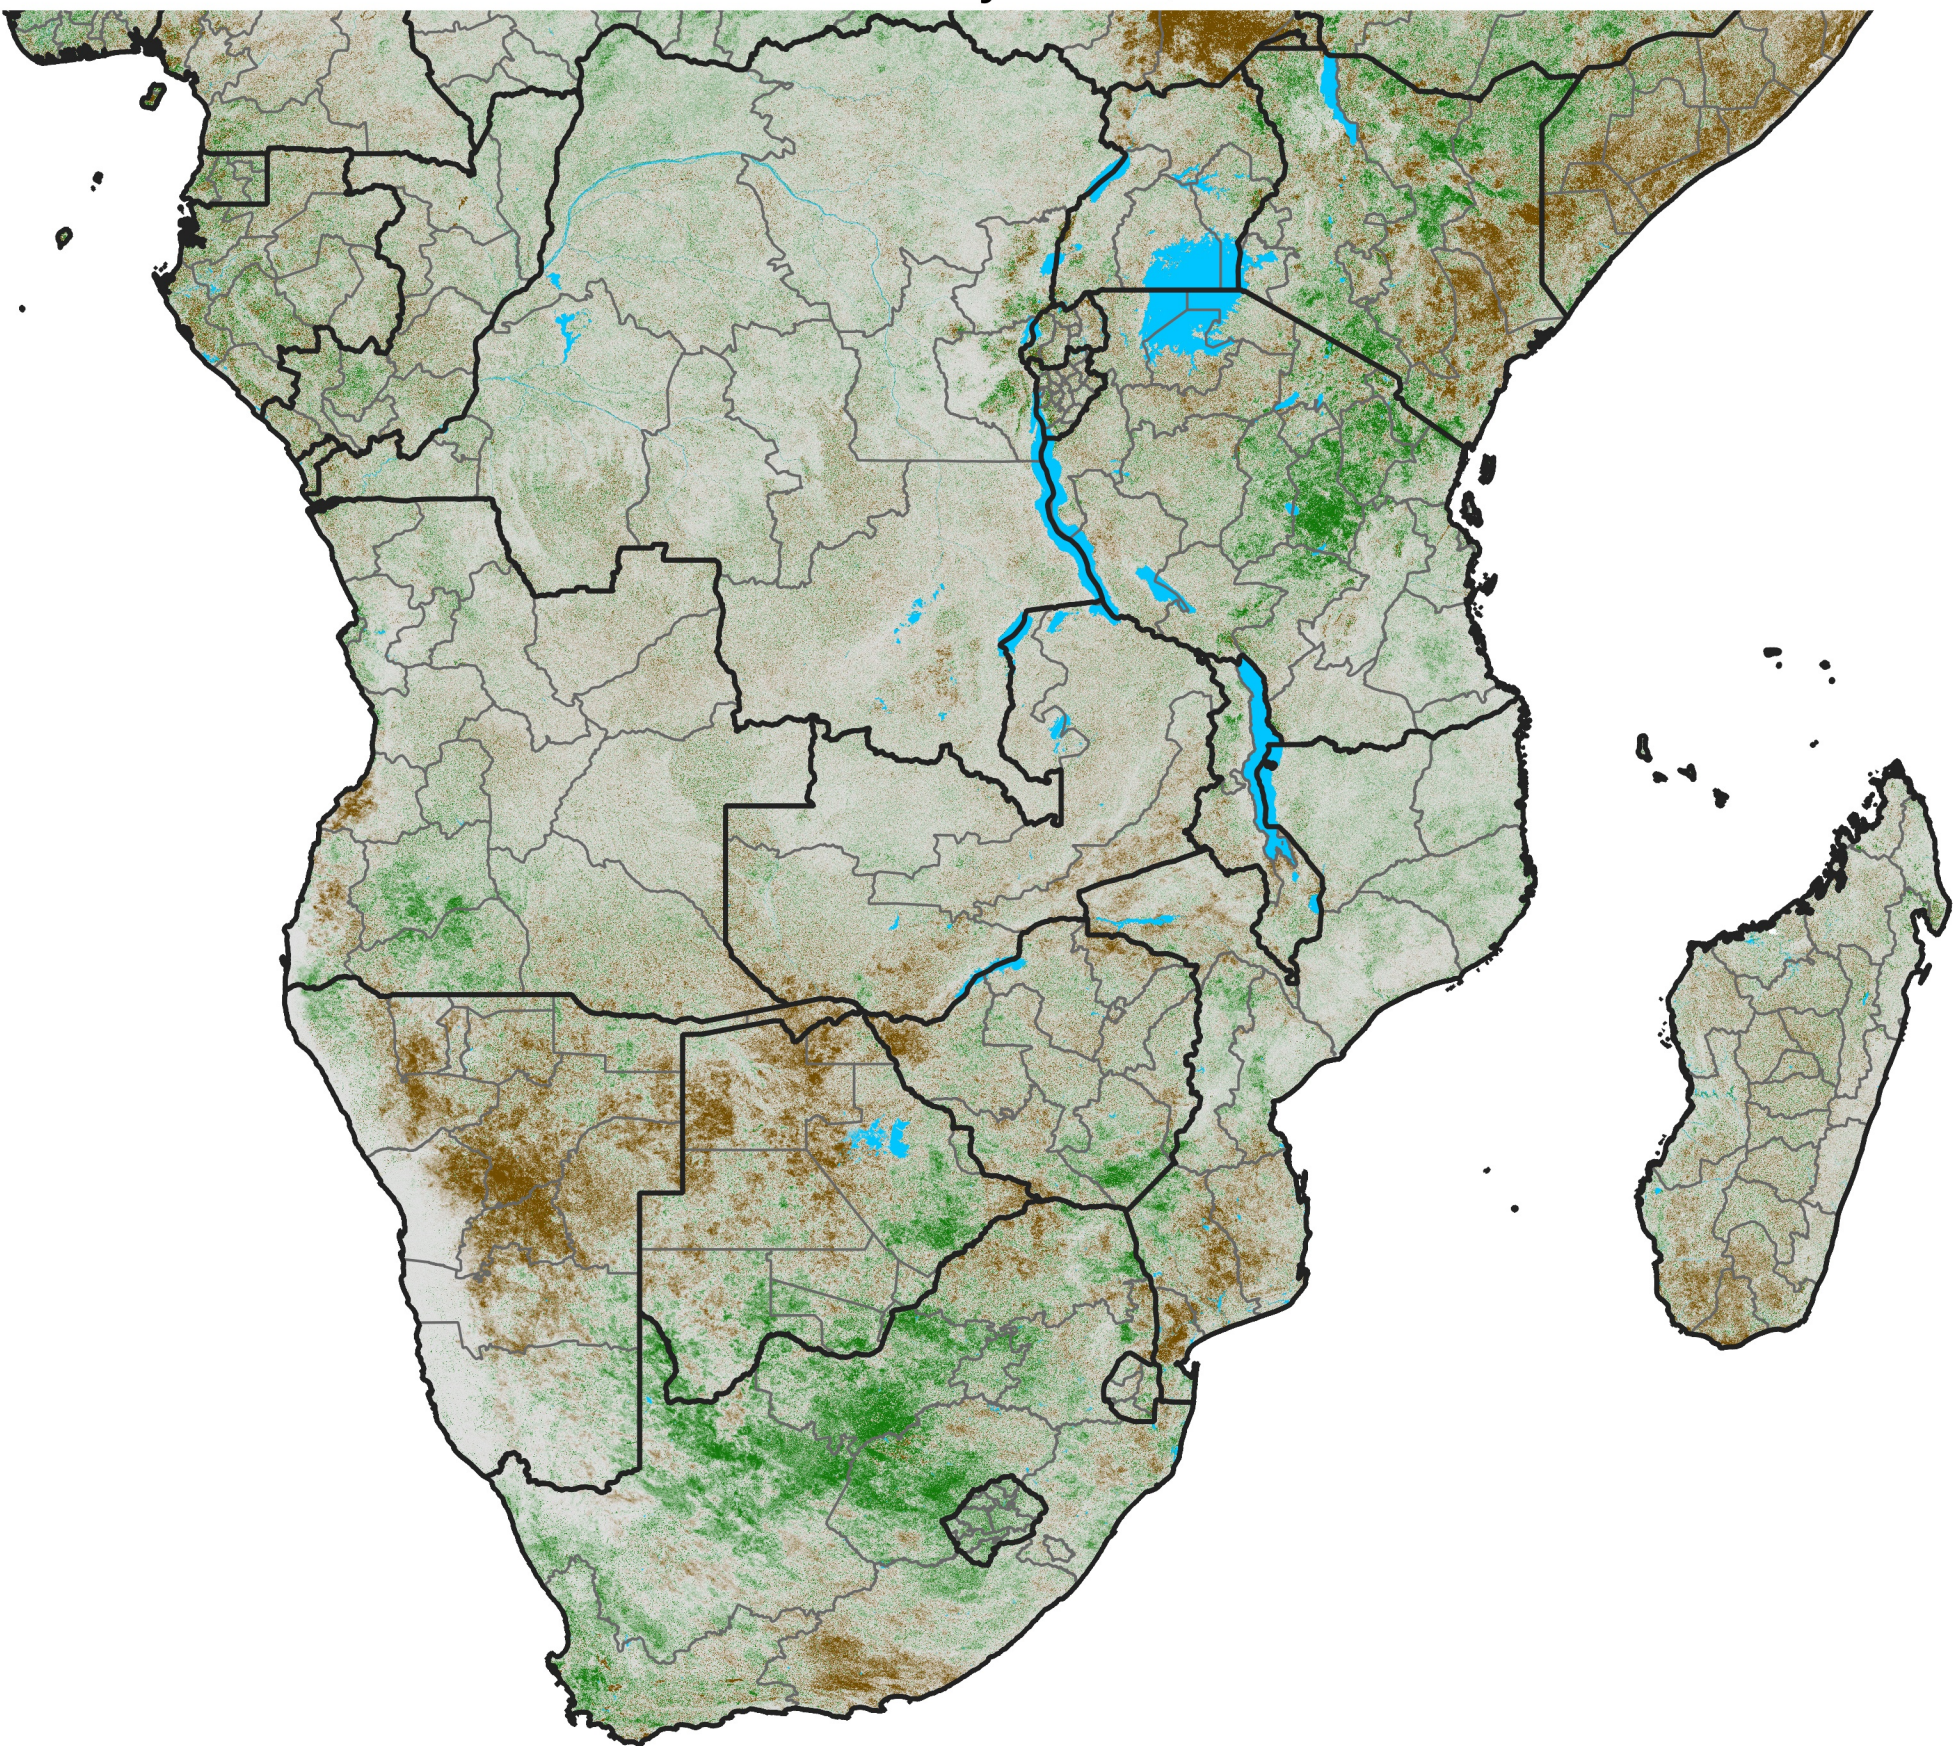

Southern Africa

NDVI Difference

2016 minus 2015

Period 26 / May 01 - 10, 2016

NDVI Difference

< -0.3 -0.2 -0.1 -0.05 0.05 0.1 0.2 >0.3

Negative

No Difference