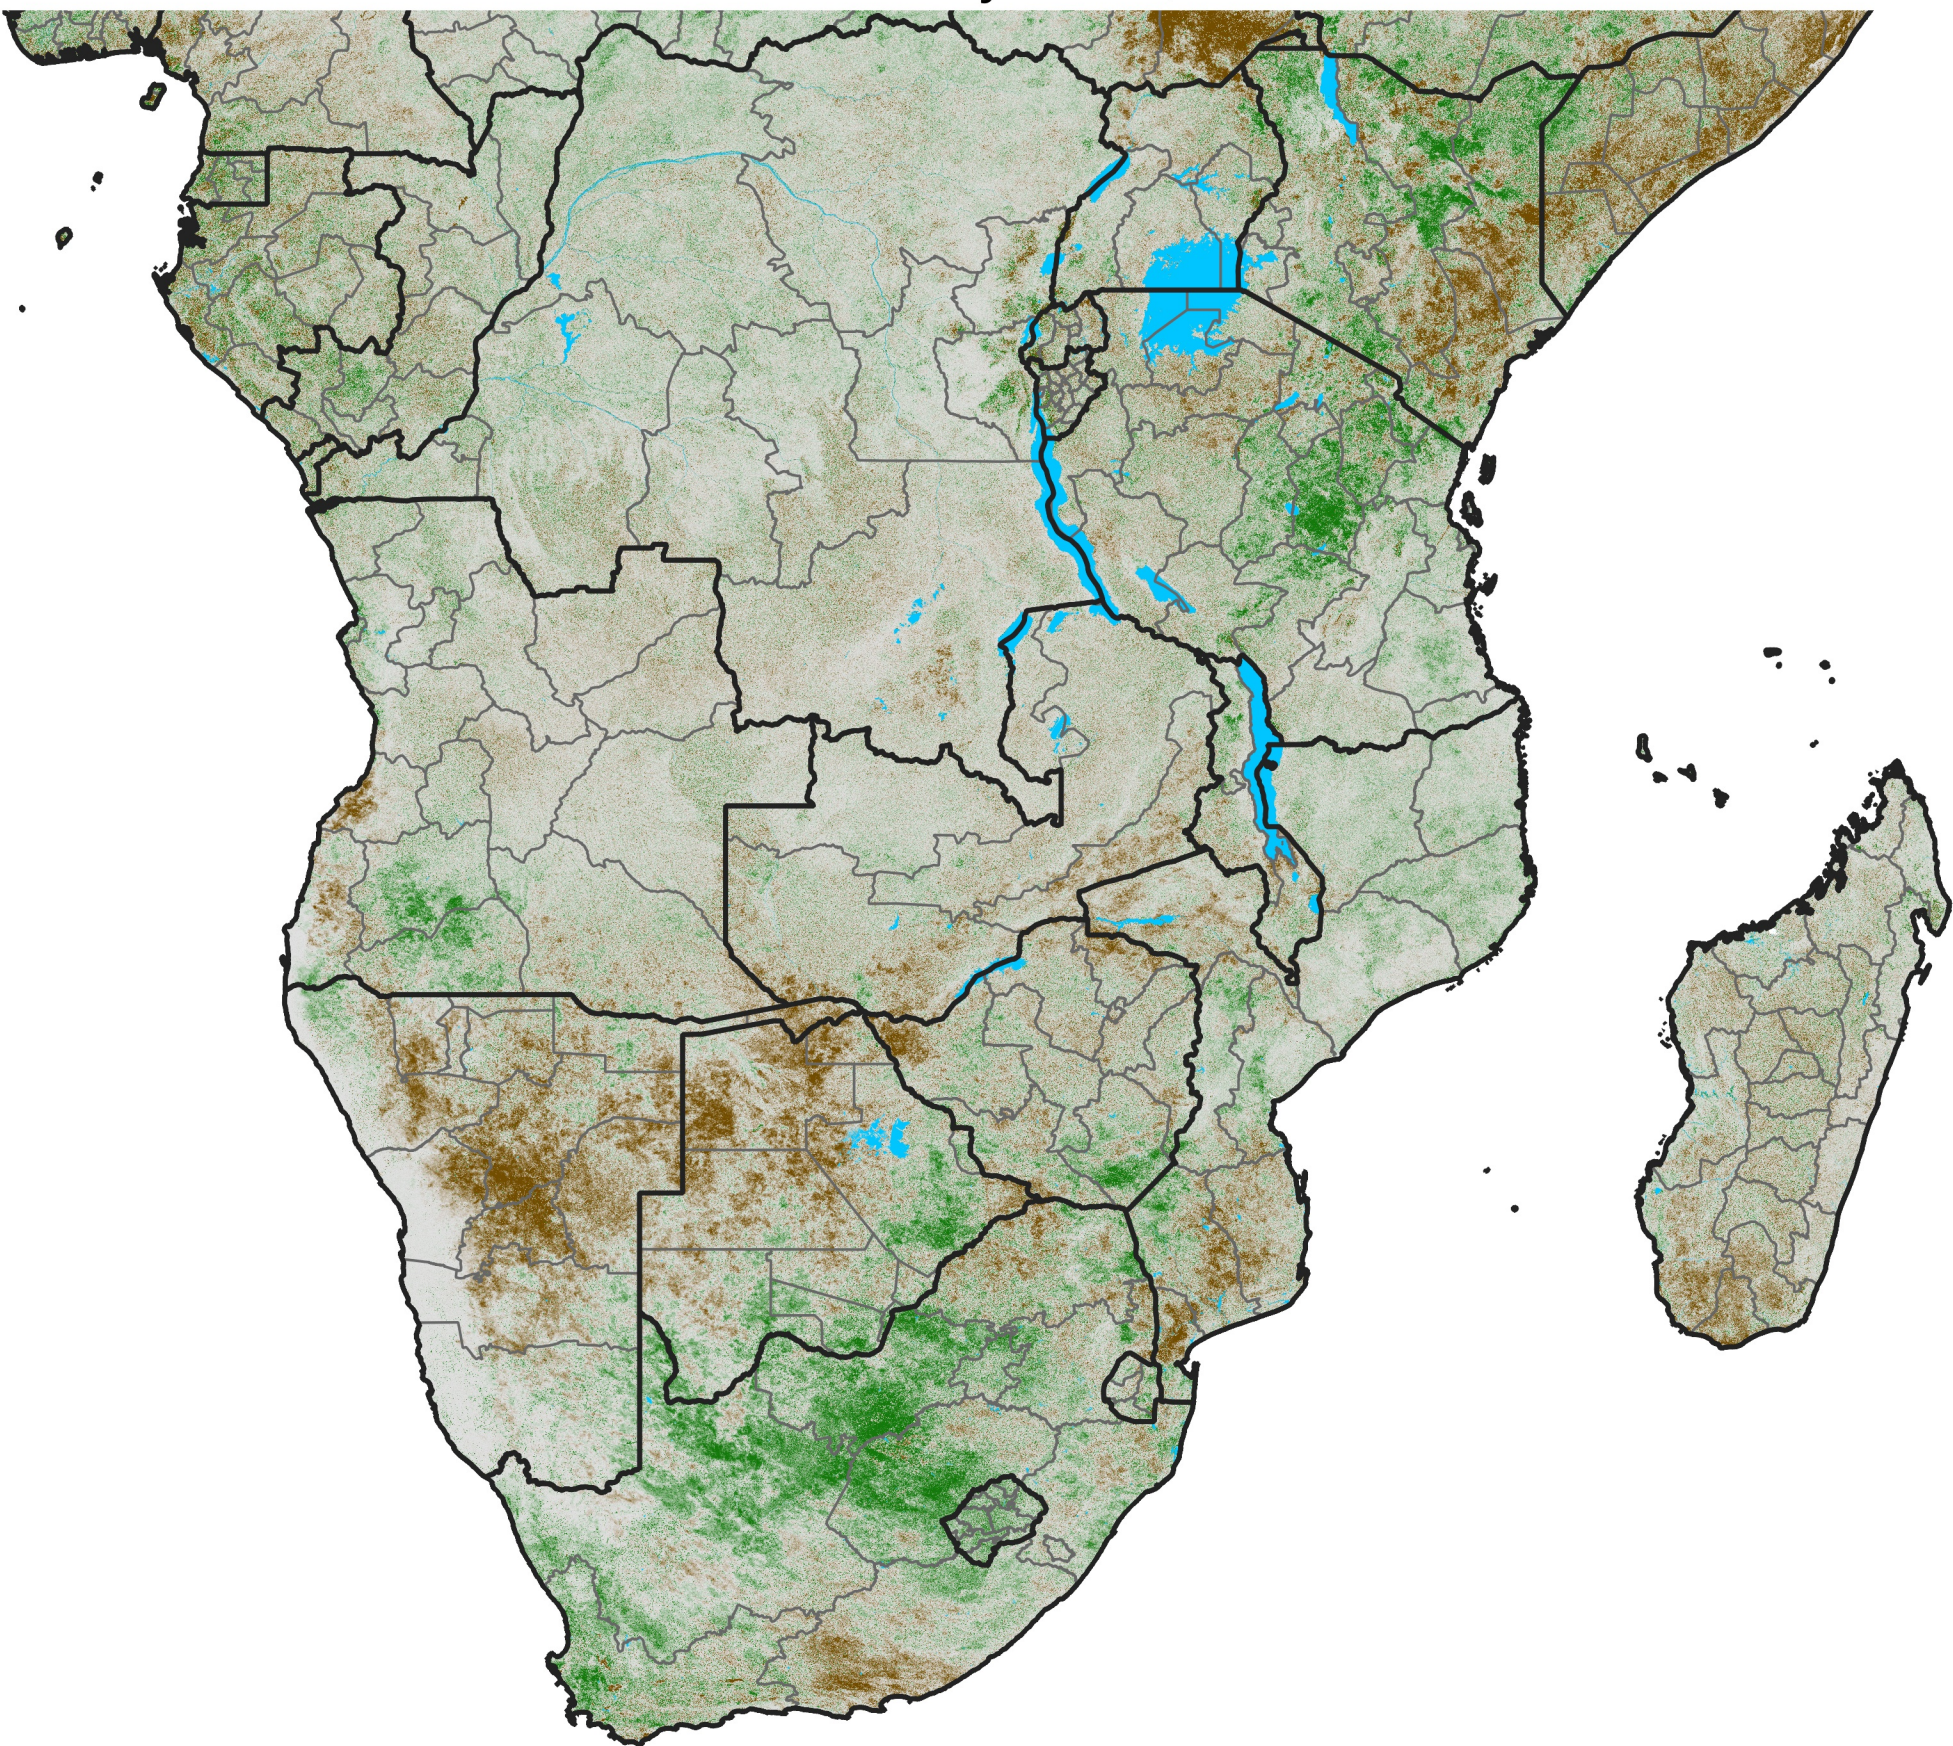

Southern Africa

NDVI Difference

2016 minus 2015

Period 27 / May 06 - 15, 2016

NDVI Difference

< -0.3 -0.2 -0.1 -0.05 0.05 0.1 0.2 >0.3

Negative

No Difference