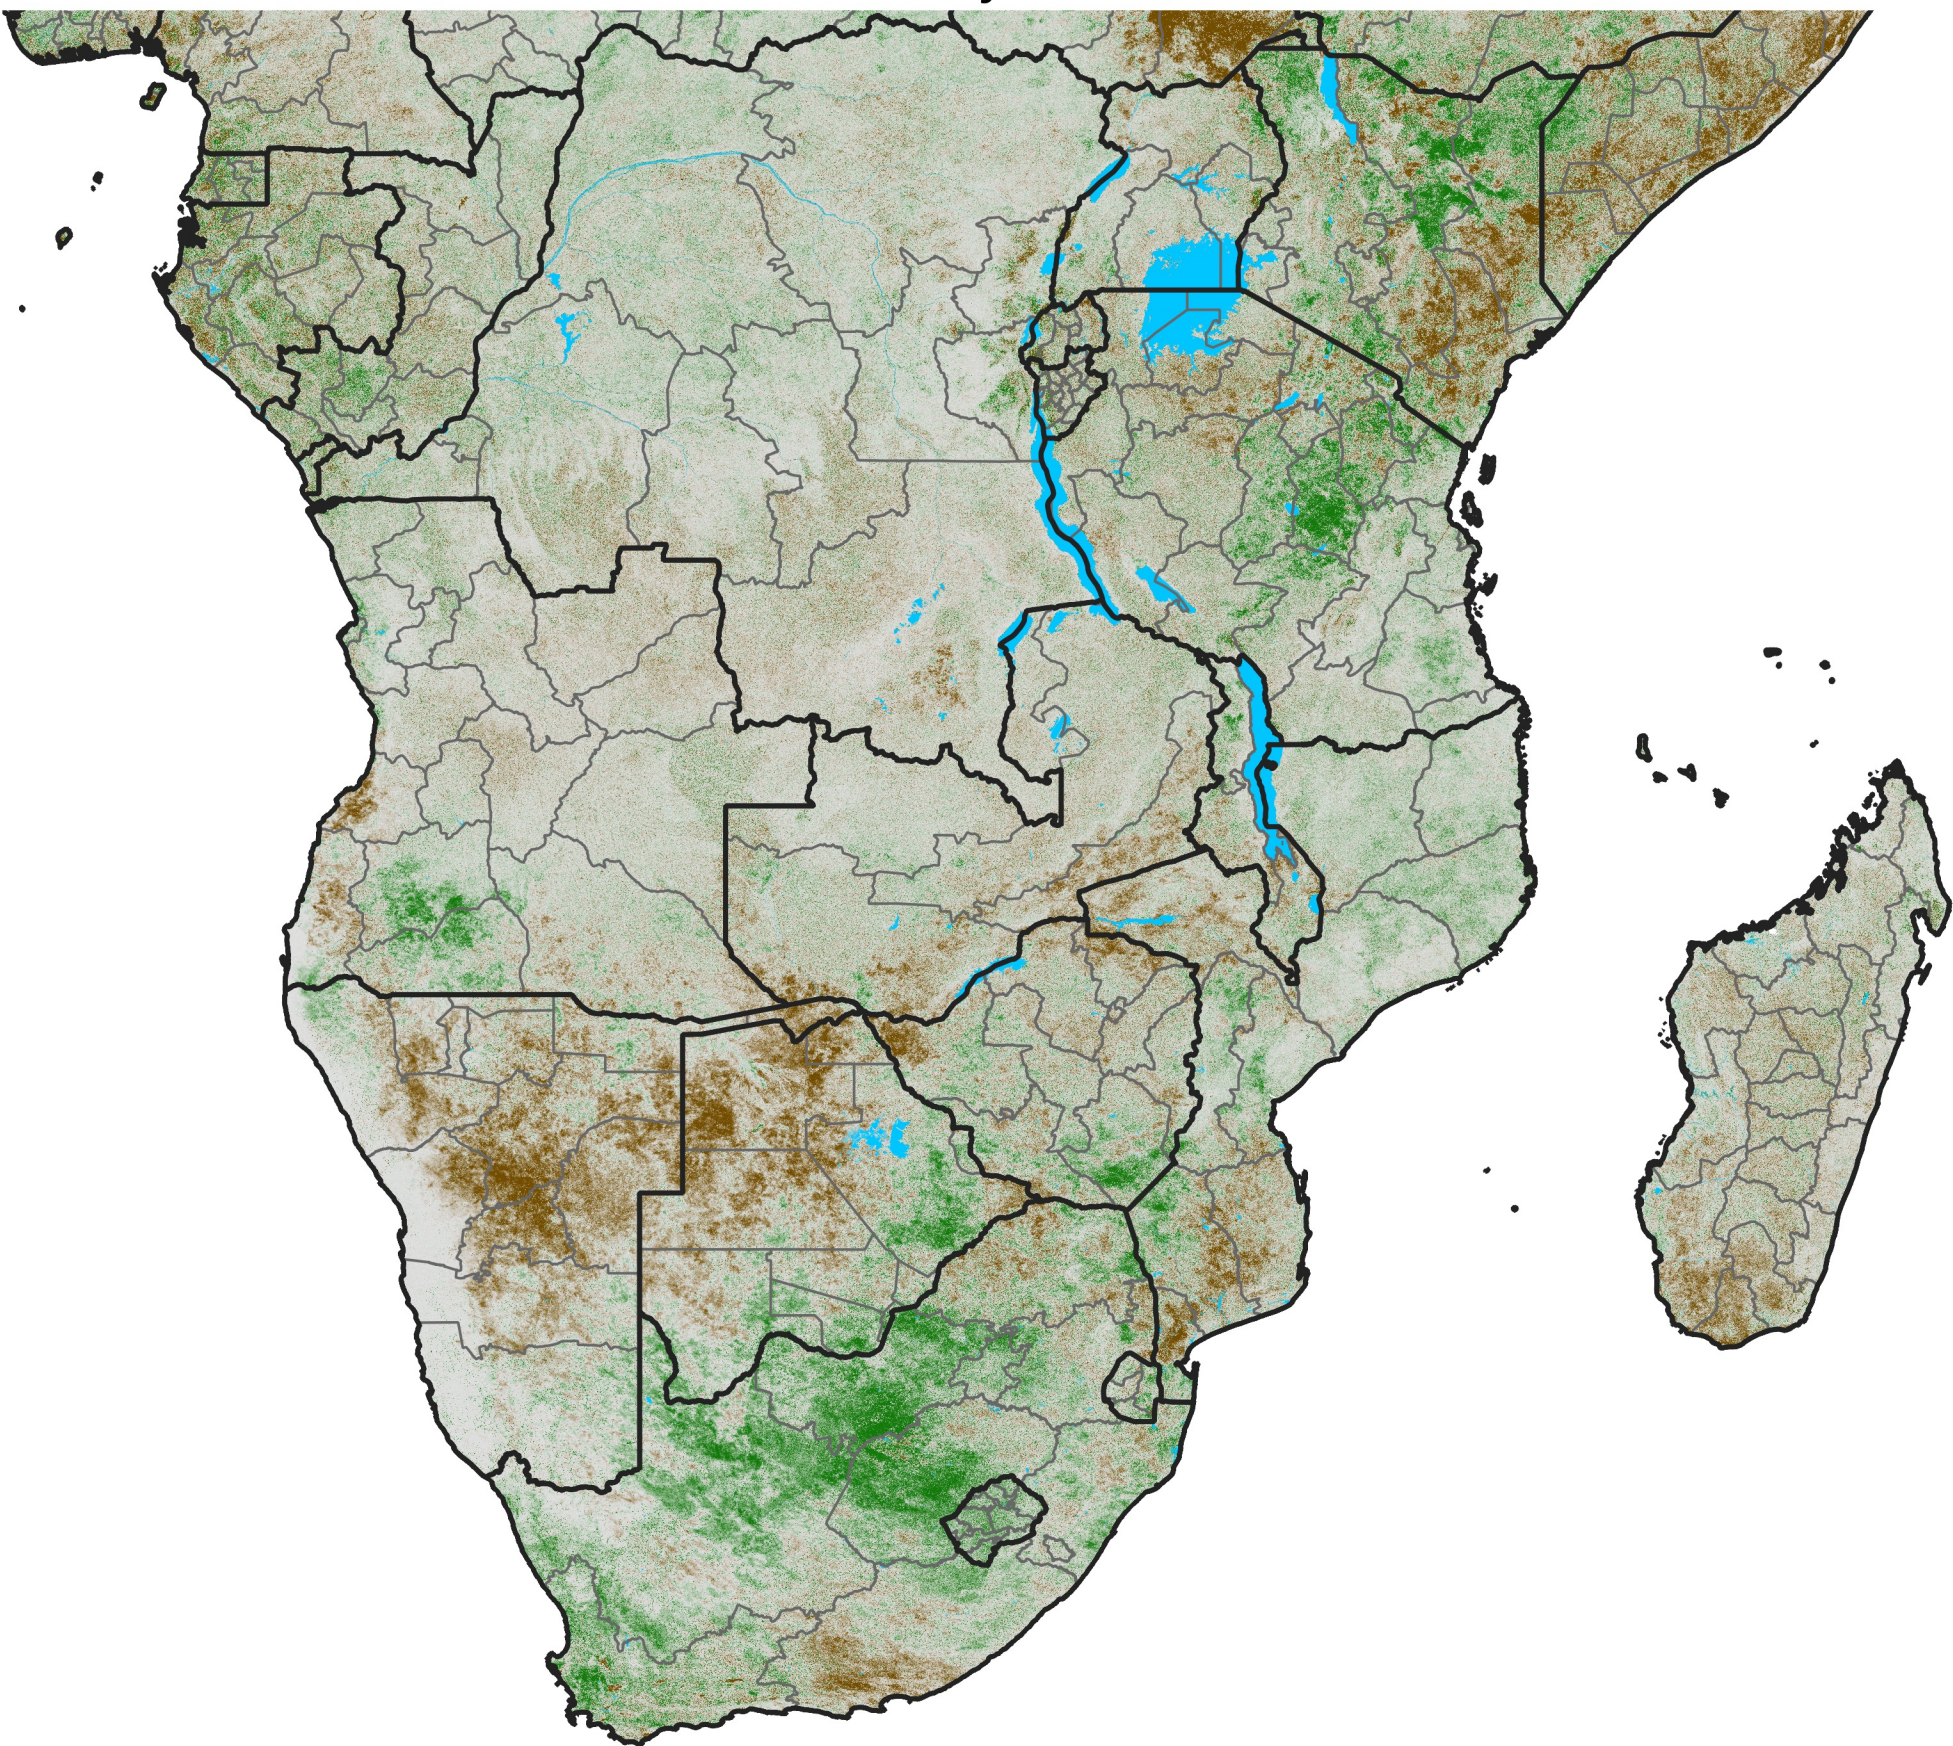

Southern Africa

NDVI Difference

2016 minus 2015

Period 28 / May 11 - 20, 2016

NDVI Difference

< -0.3 -0.2 -0.1 -0.05 0.05 0.1 0.2 >0.3

Negative

No Difference