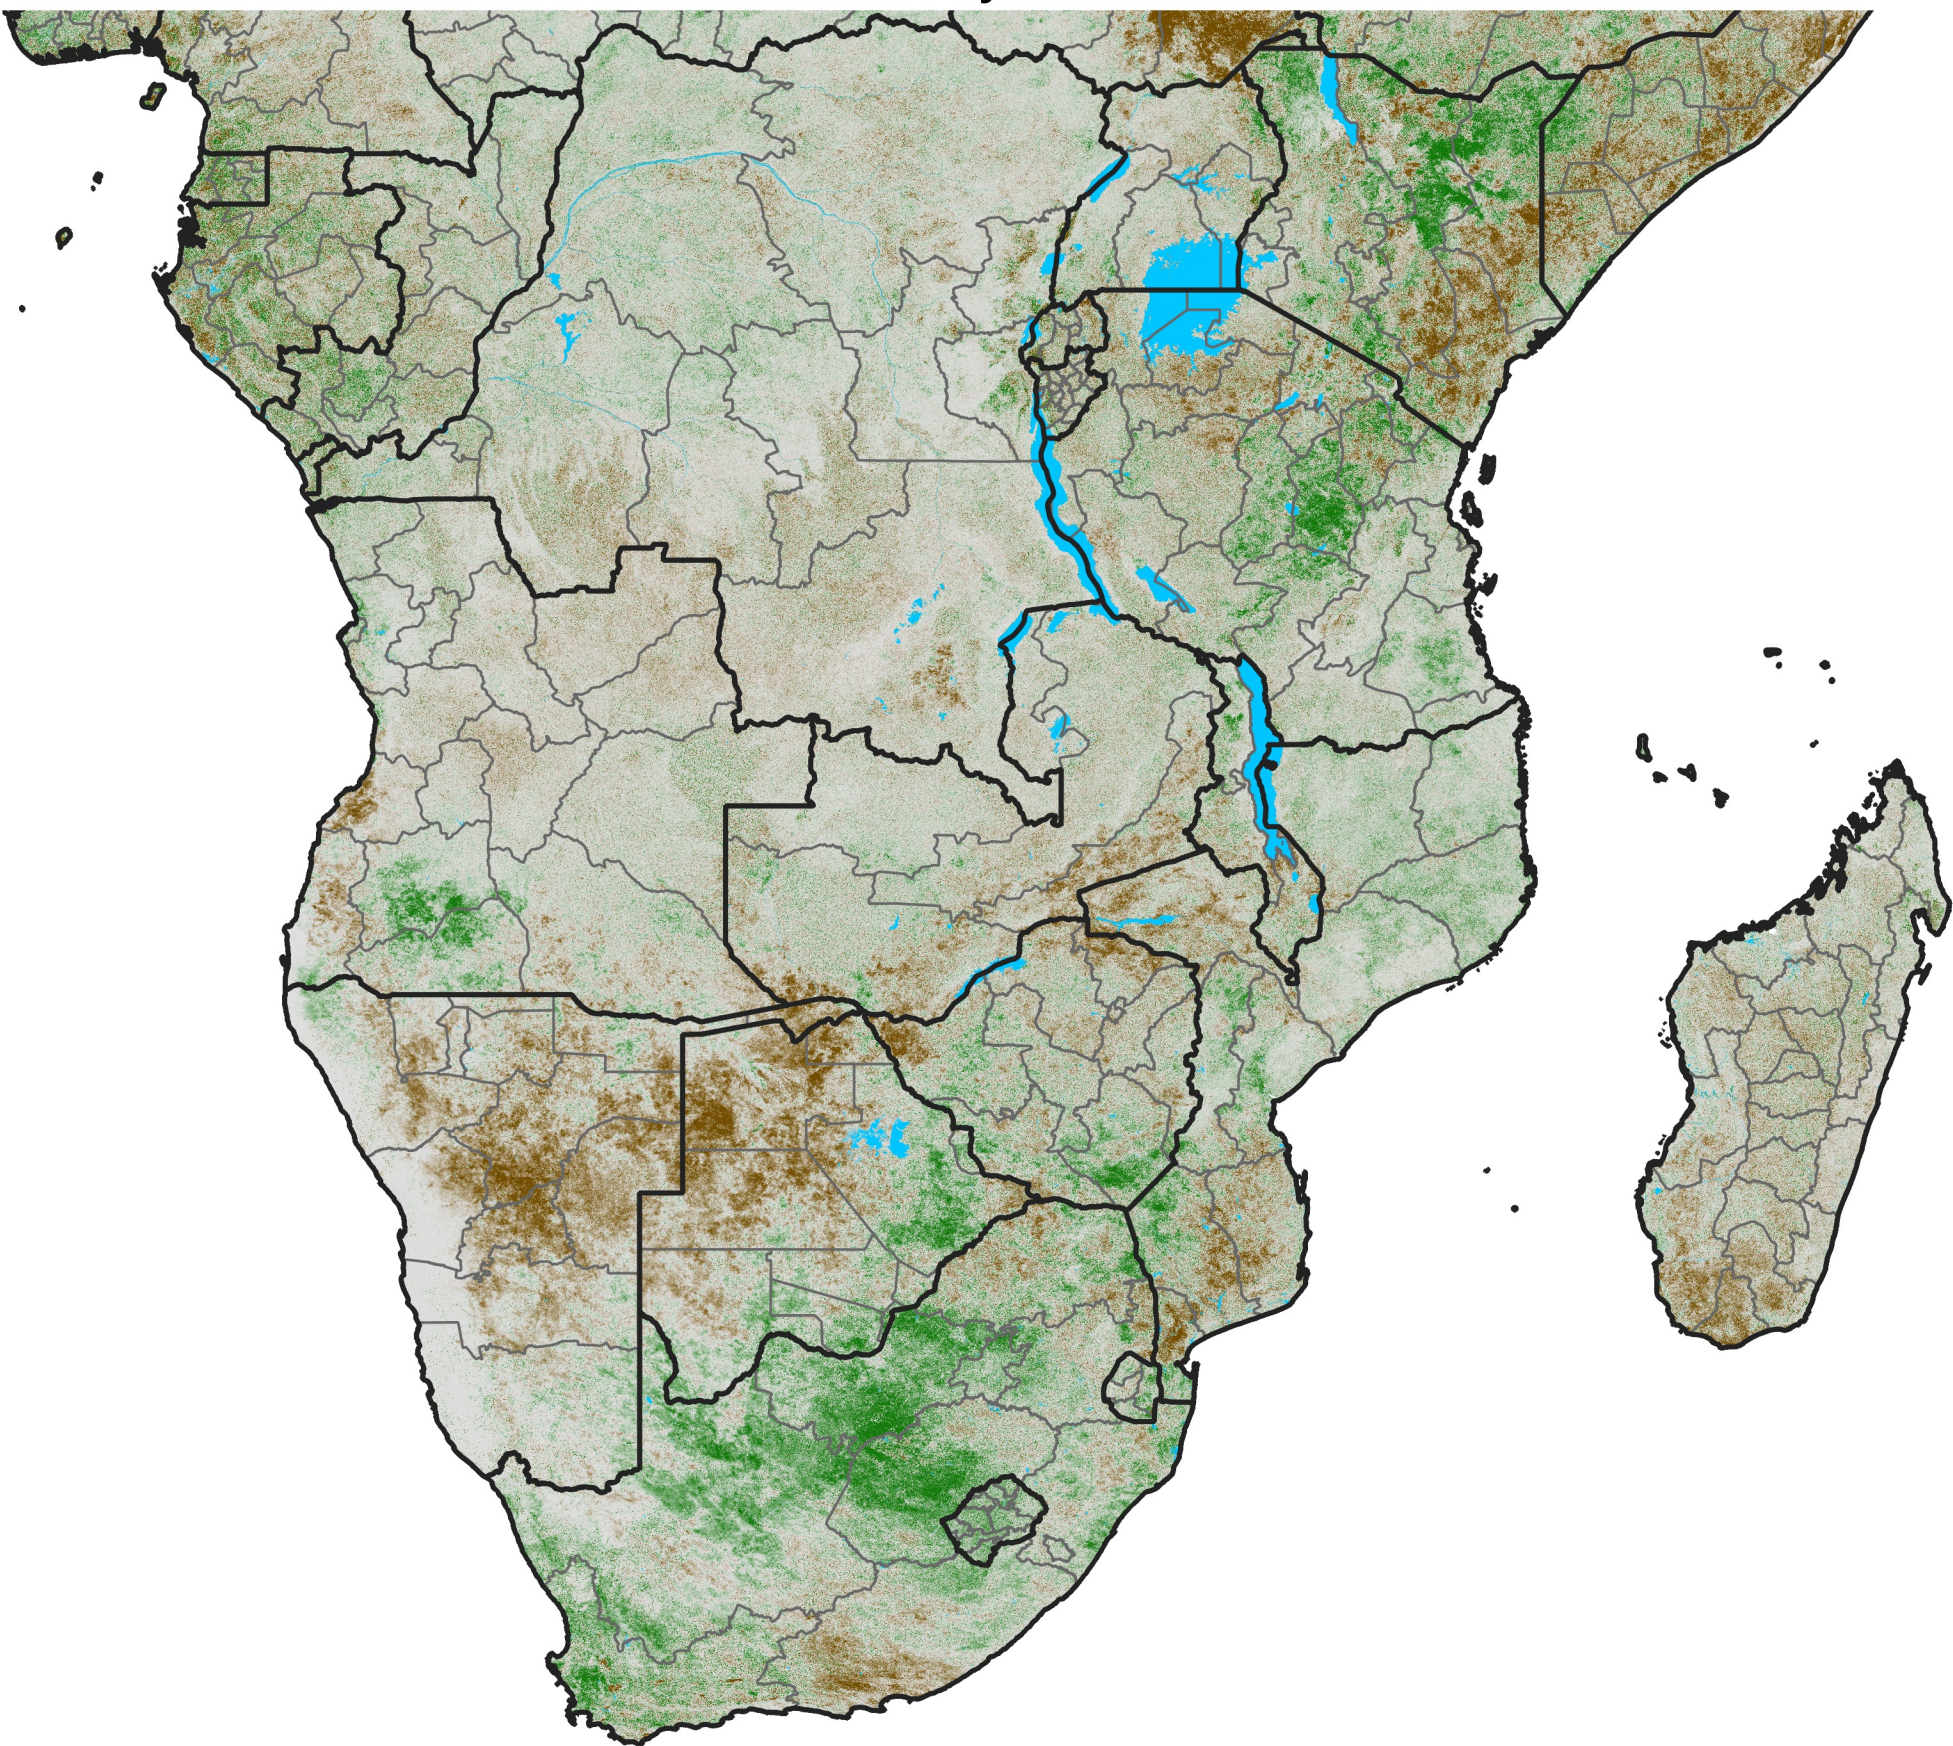

Southern Africa

NDVI Difference

2016 minus 2015

Period 29 / May 16 - 25, 2016

NDVI Difference

< -0.3 -0.2 -0.1 -0.05 0.05 0.1 0.2 >0.3

Negative

No Difference