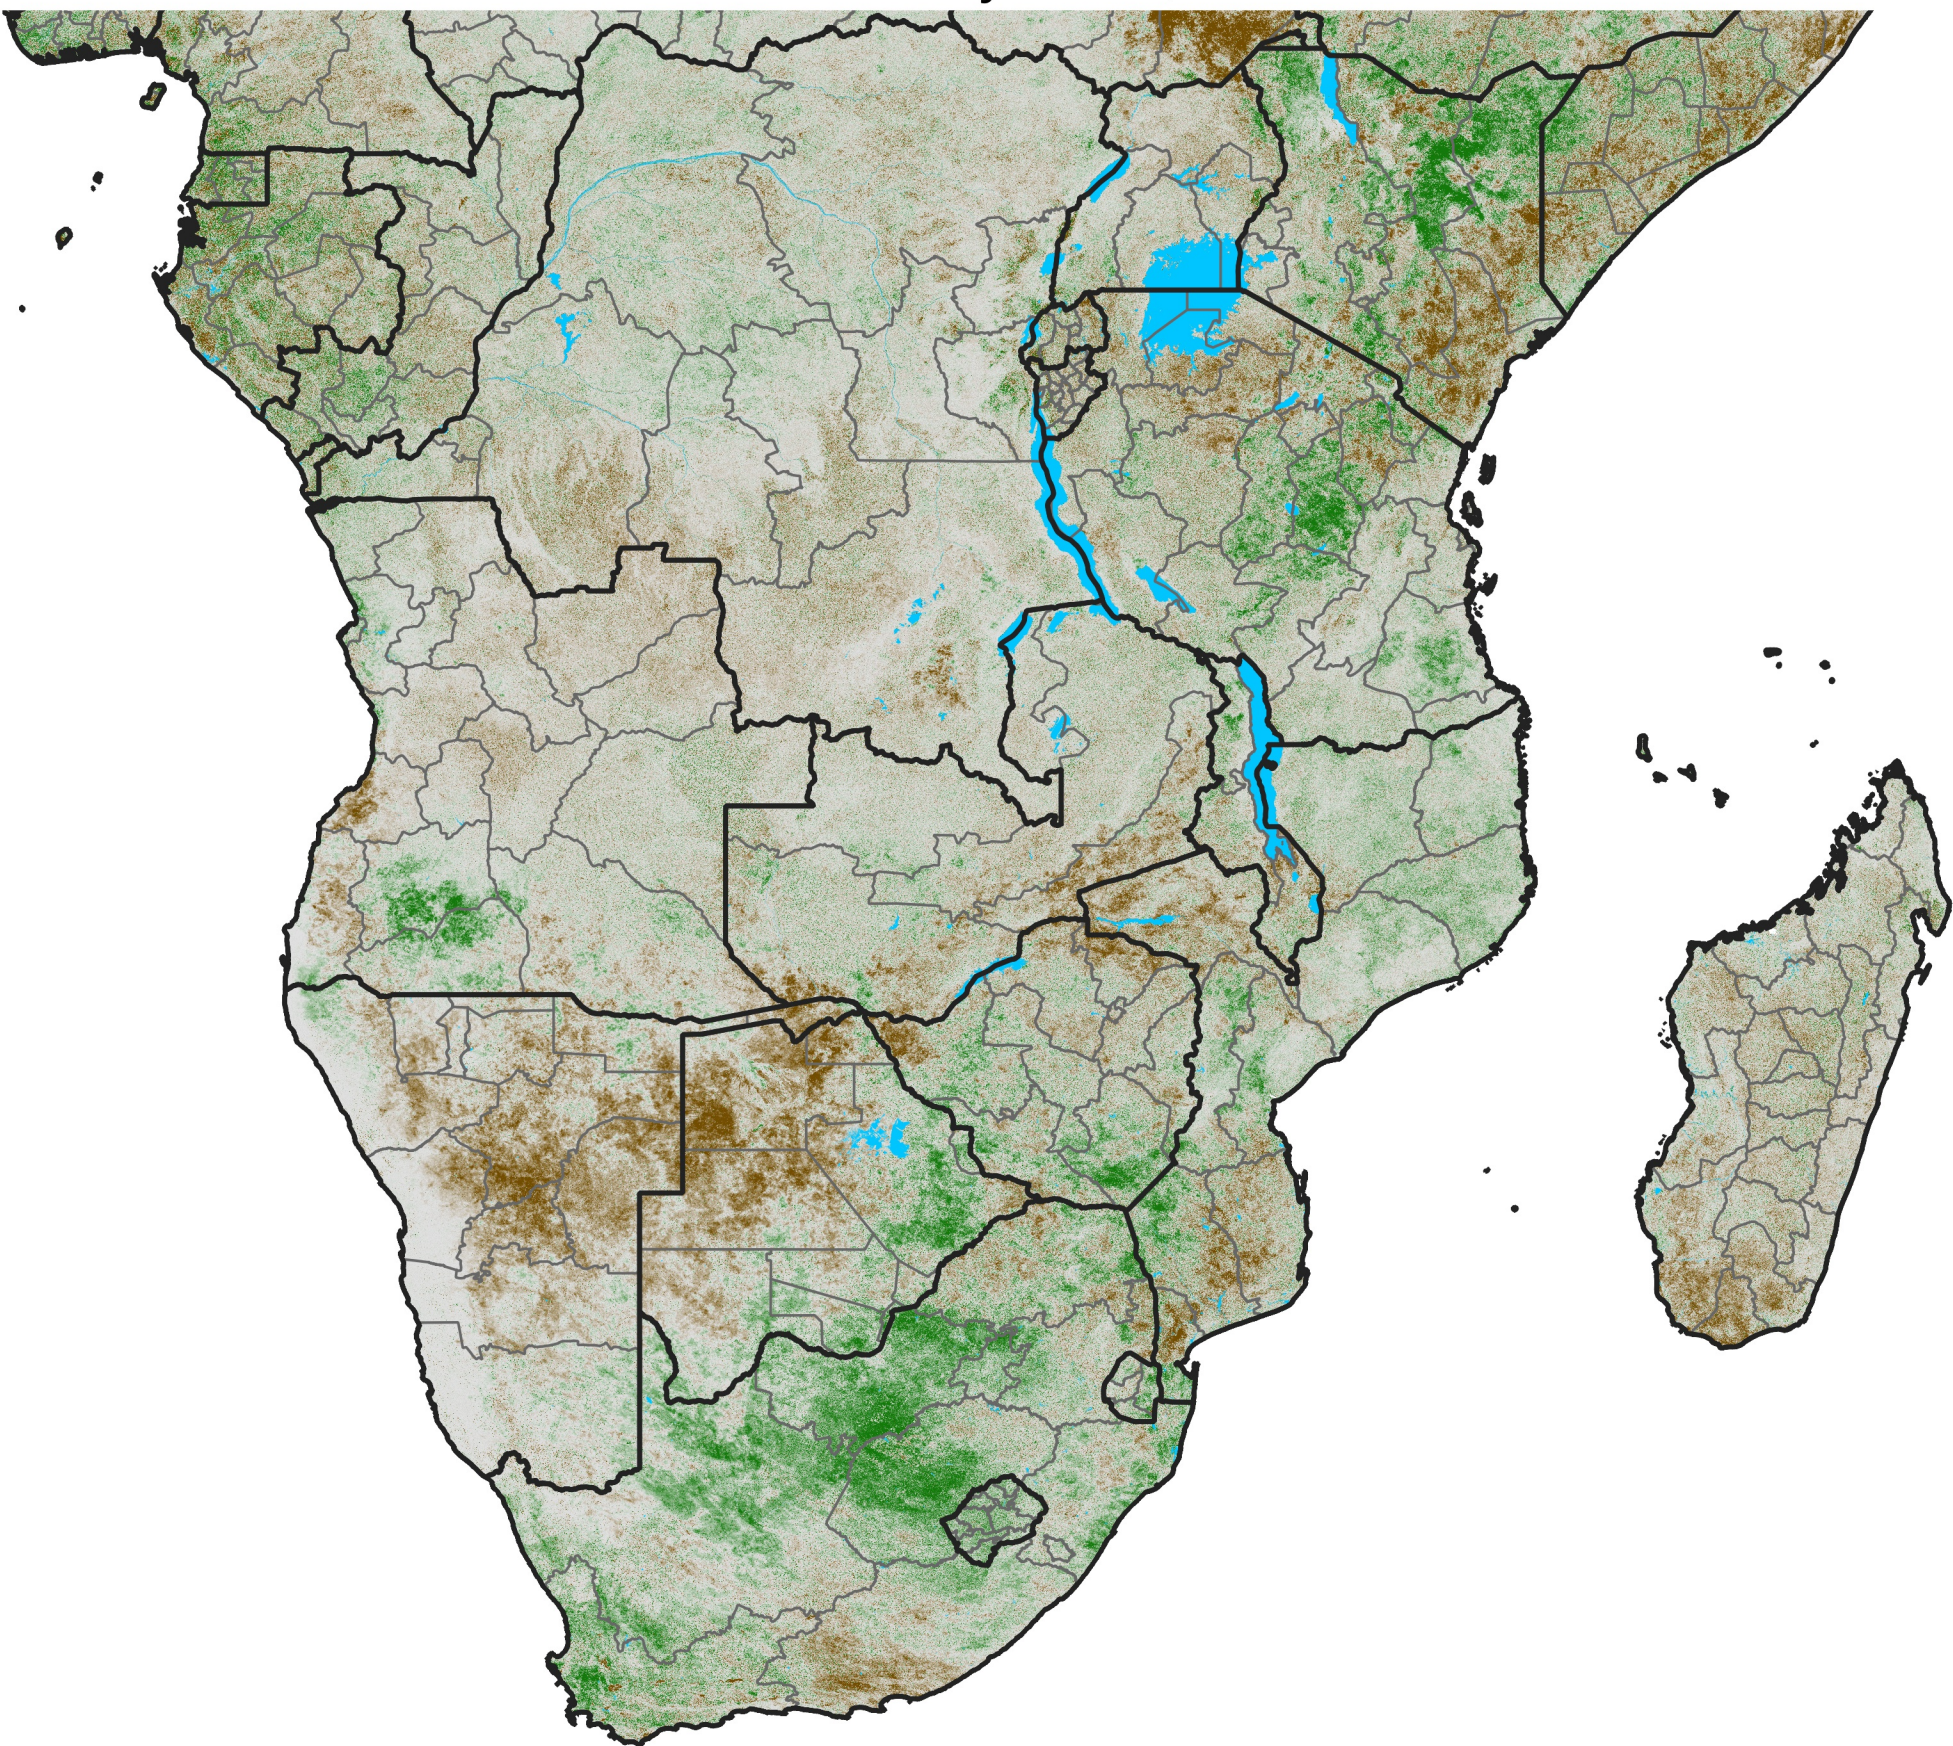

Southern Africa

NDVI Difference

2016 minus 2015

Period 30 / May 21 - 31, 2016

NDVI Difference

<math>< -0.3</math> -0.2 -0.1 -0.05 0.05 0.1 0.2 > 0.3

Negative

No Difference