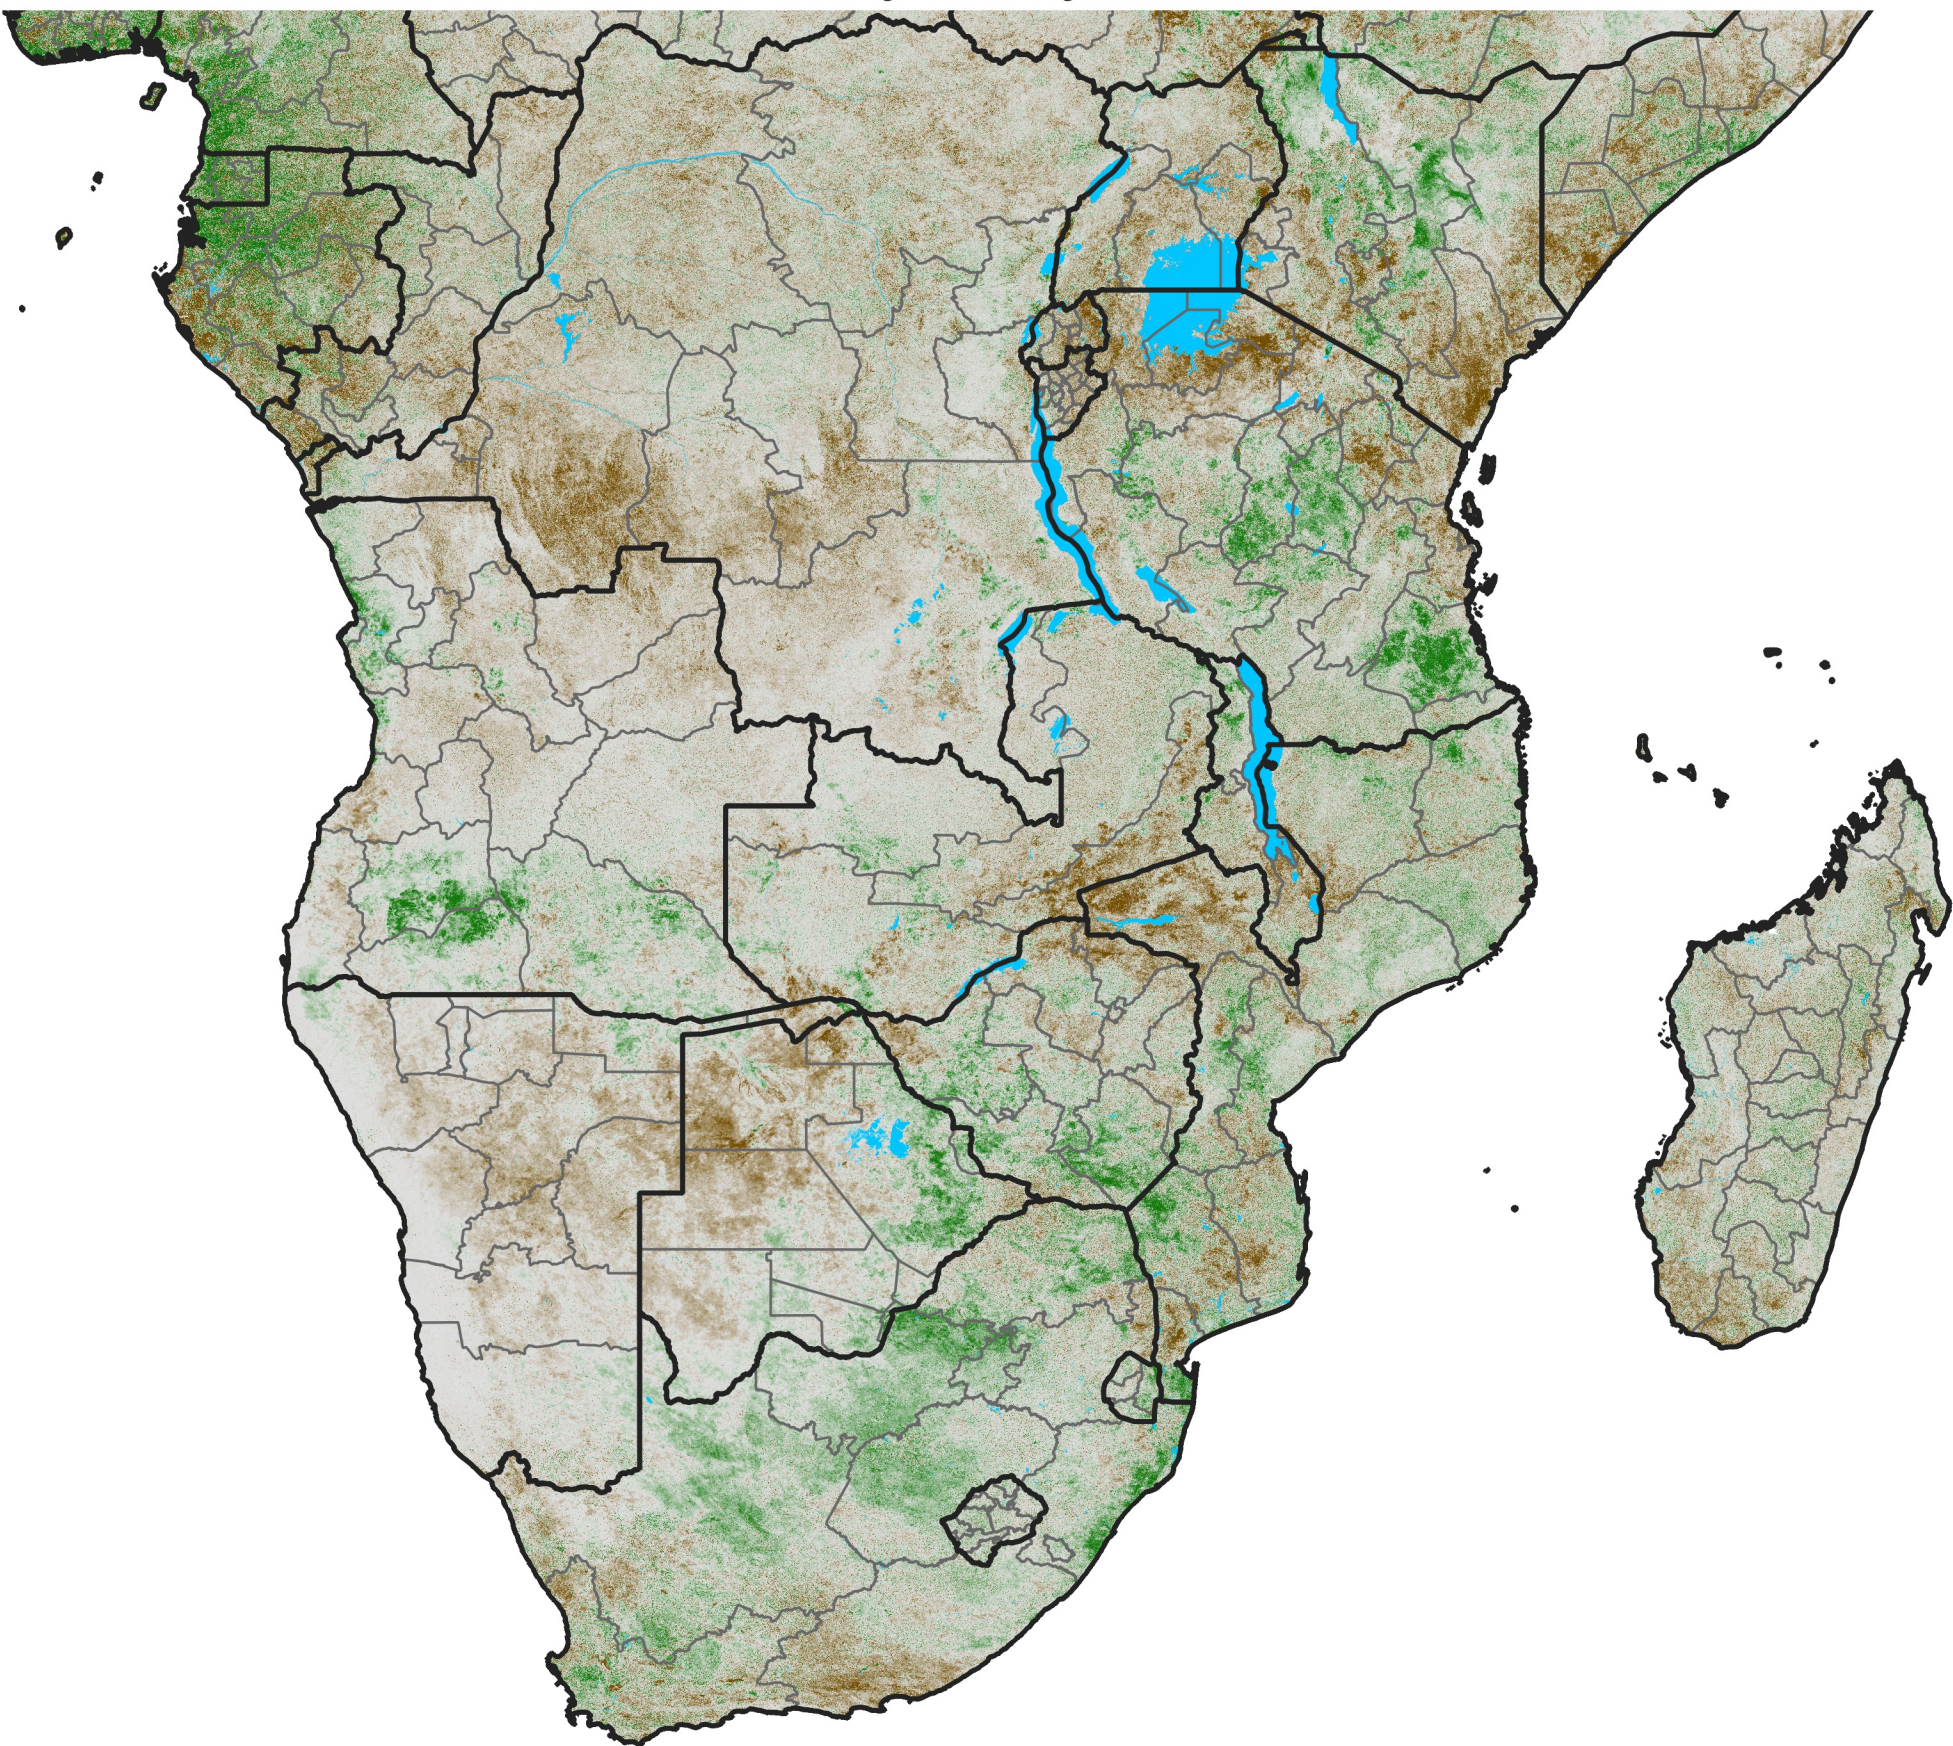

Southern Africa

NDVI Difference

2016 minus 2015

Period 37 / Jun 26 - Jul 05, 2016

NDVI Difference

< -0.3 -0.2 -0.1 -0.05 0.05 0.1 0.2 >0.3

Negative

No Difference