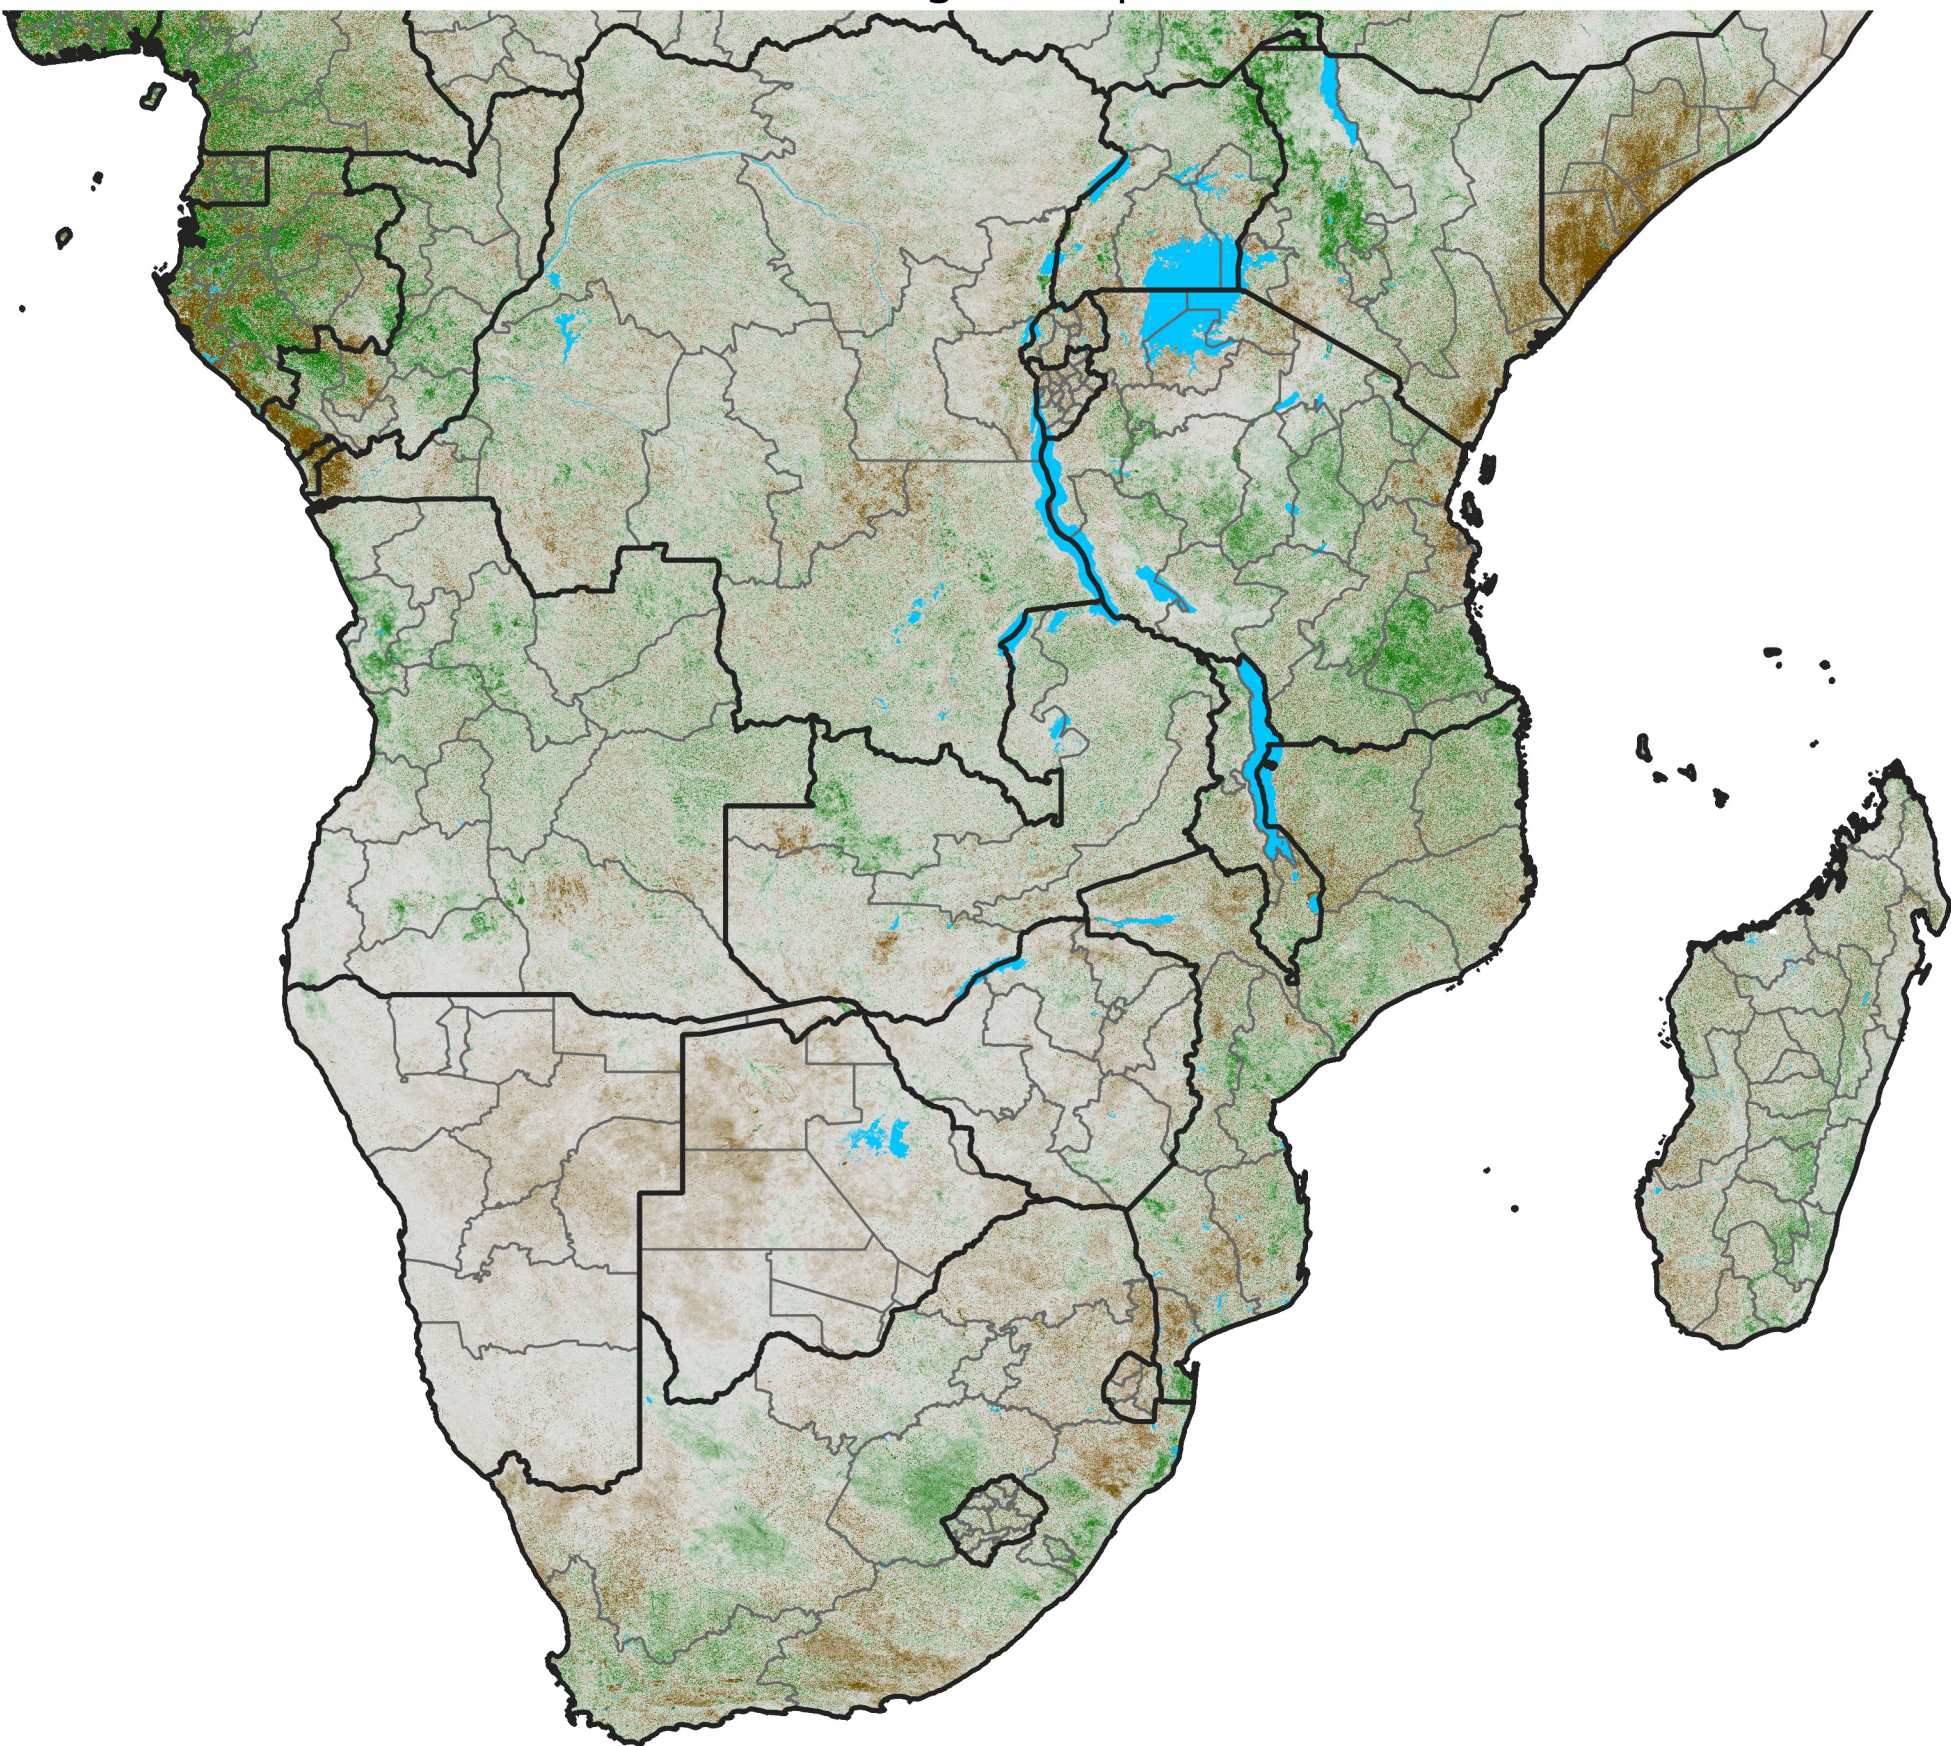

# Southern Africa

## NDVI Difference

2016 minus 2015

Period 49 / Aug 26 - Sep 05, 2016

### NDVI Difference

< -0.3   -0.2   -0.1   -0.05   0.05   0.1   0.2   >0.3

Negative

No Difference

Positive