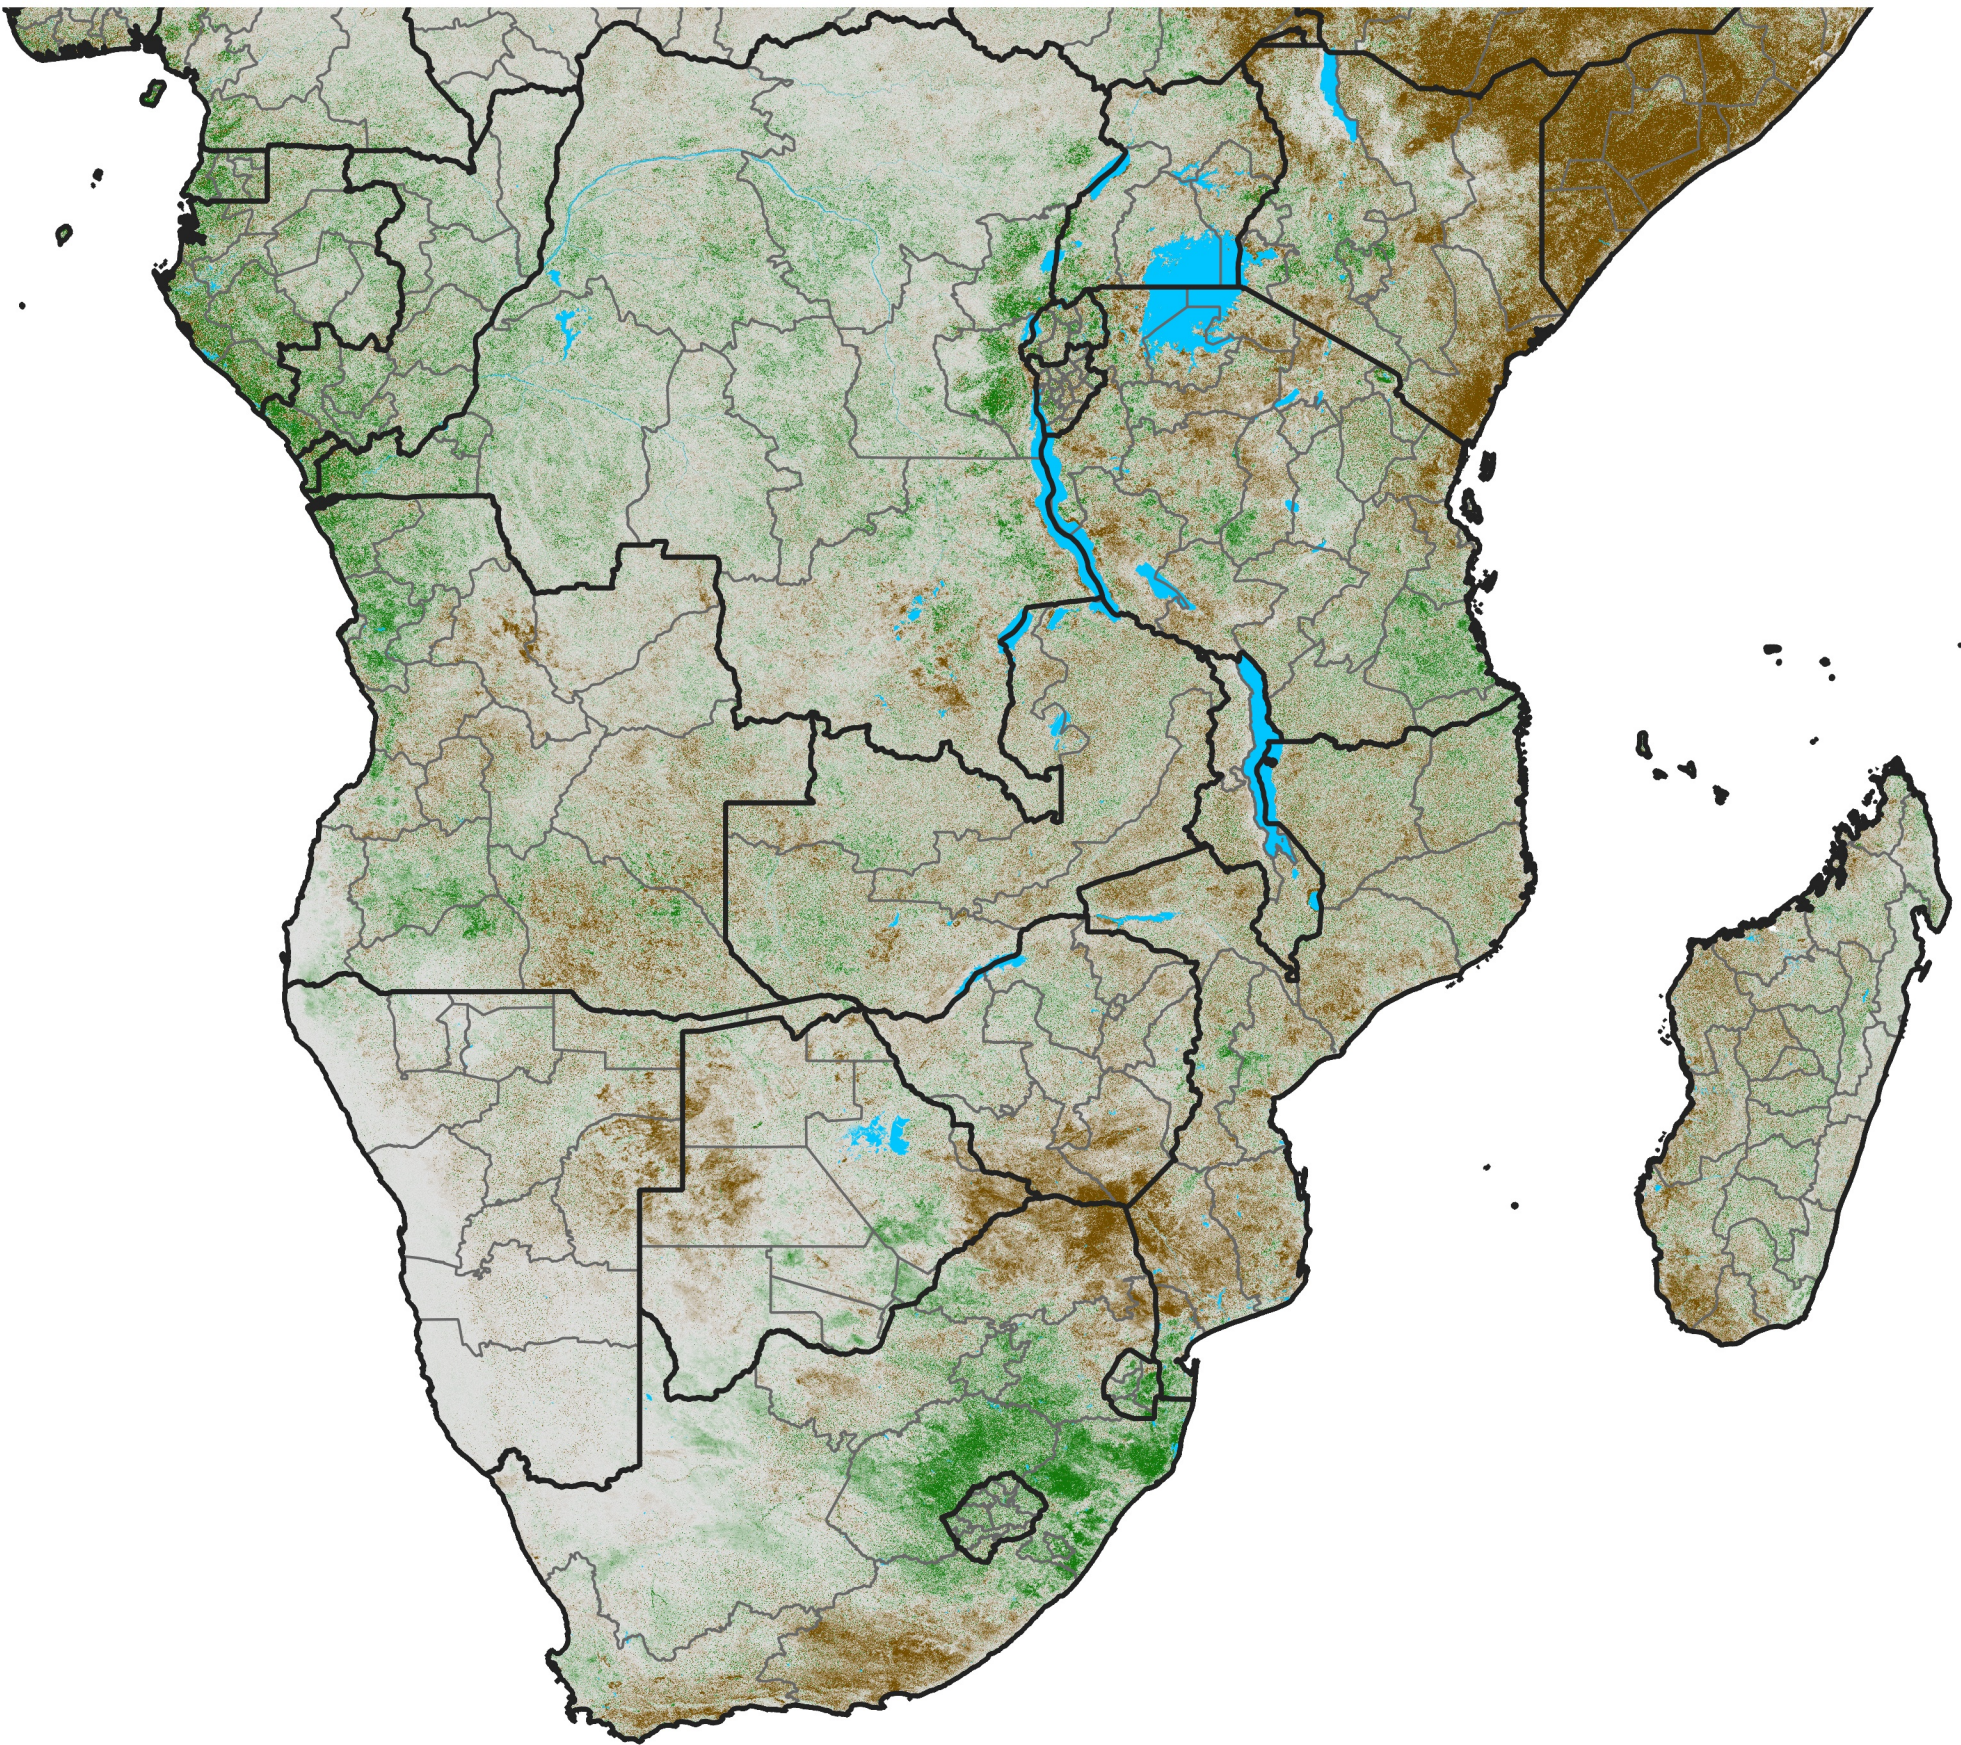

Southern Africa

NDVI Difference

2016 minus 2015

Period 61 / Oct 26 - Nov 05, 2016

NDVI Difference

< -0.3 -0.2 -0.1 -0.05 0.05 0.1 0.2 >0.3

Negative

No Difference