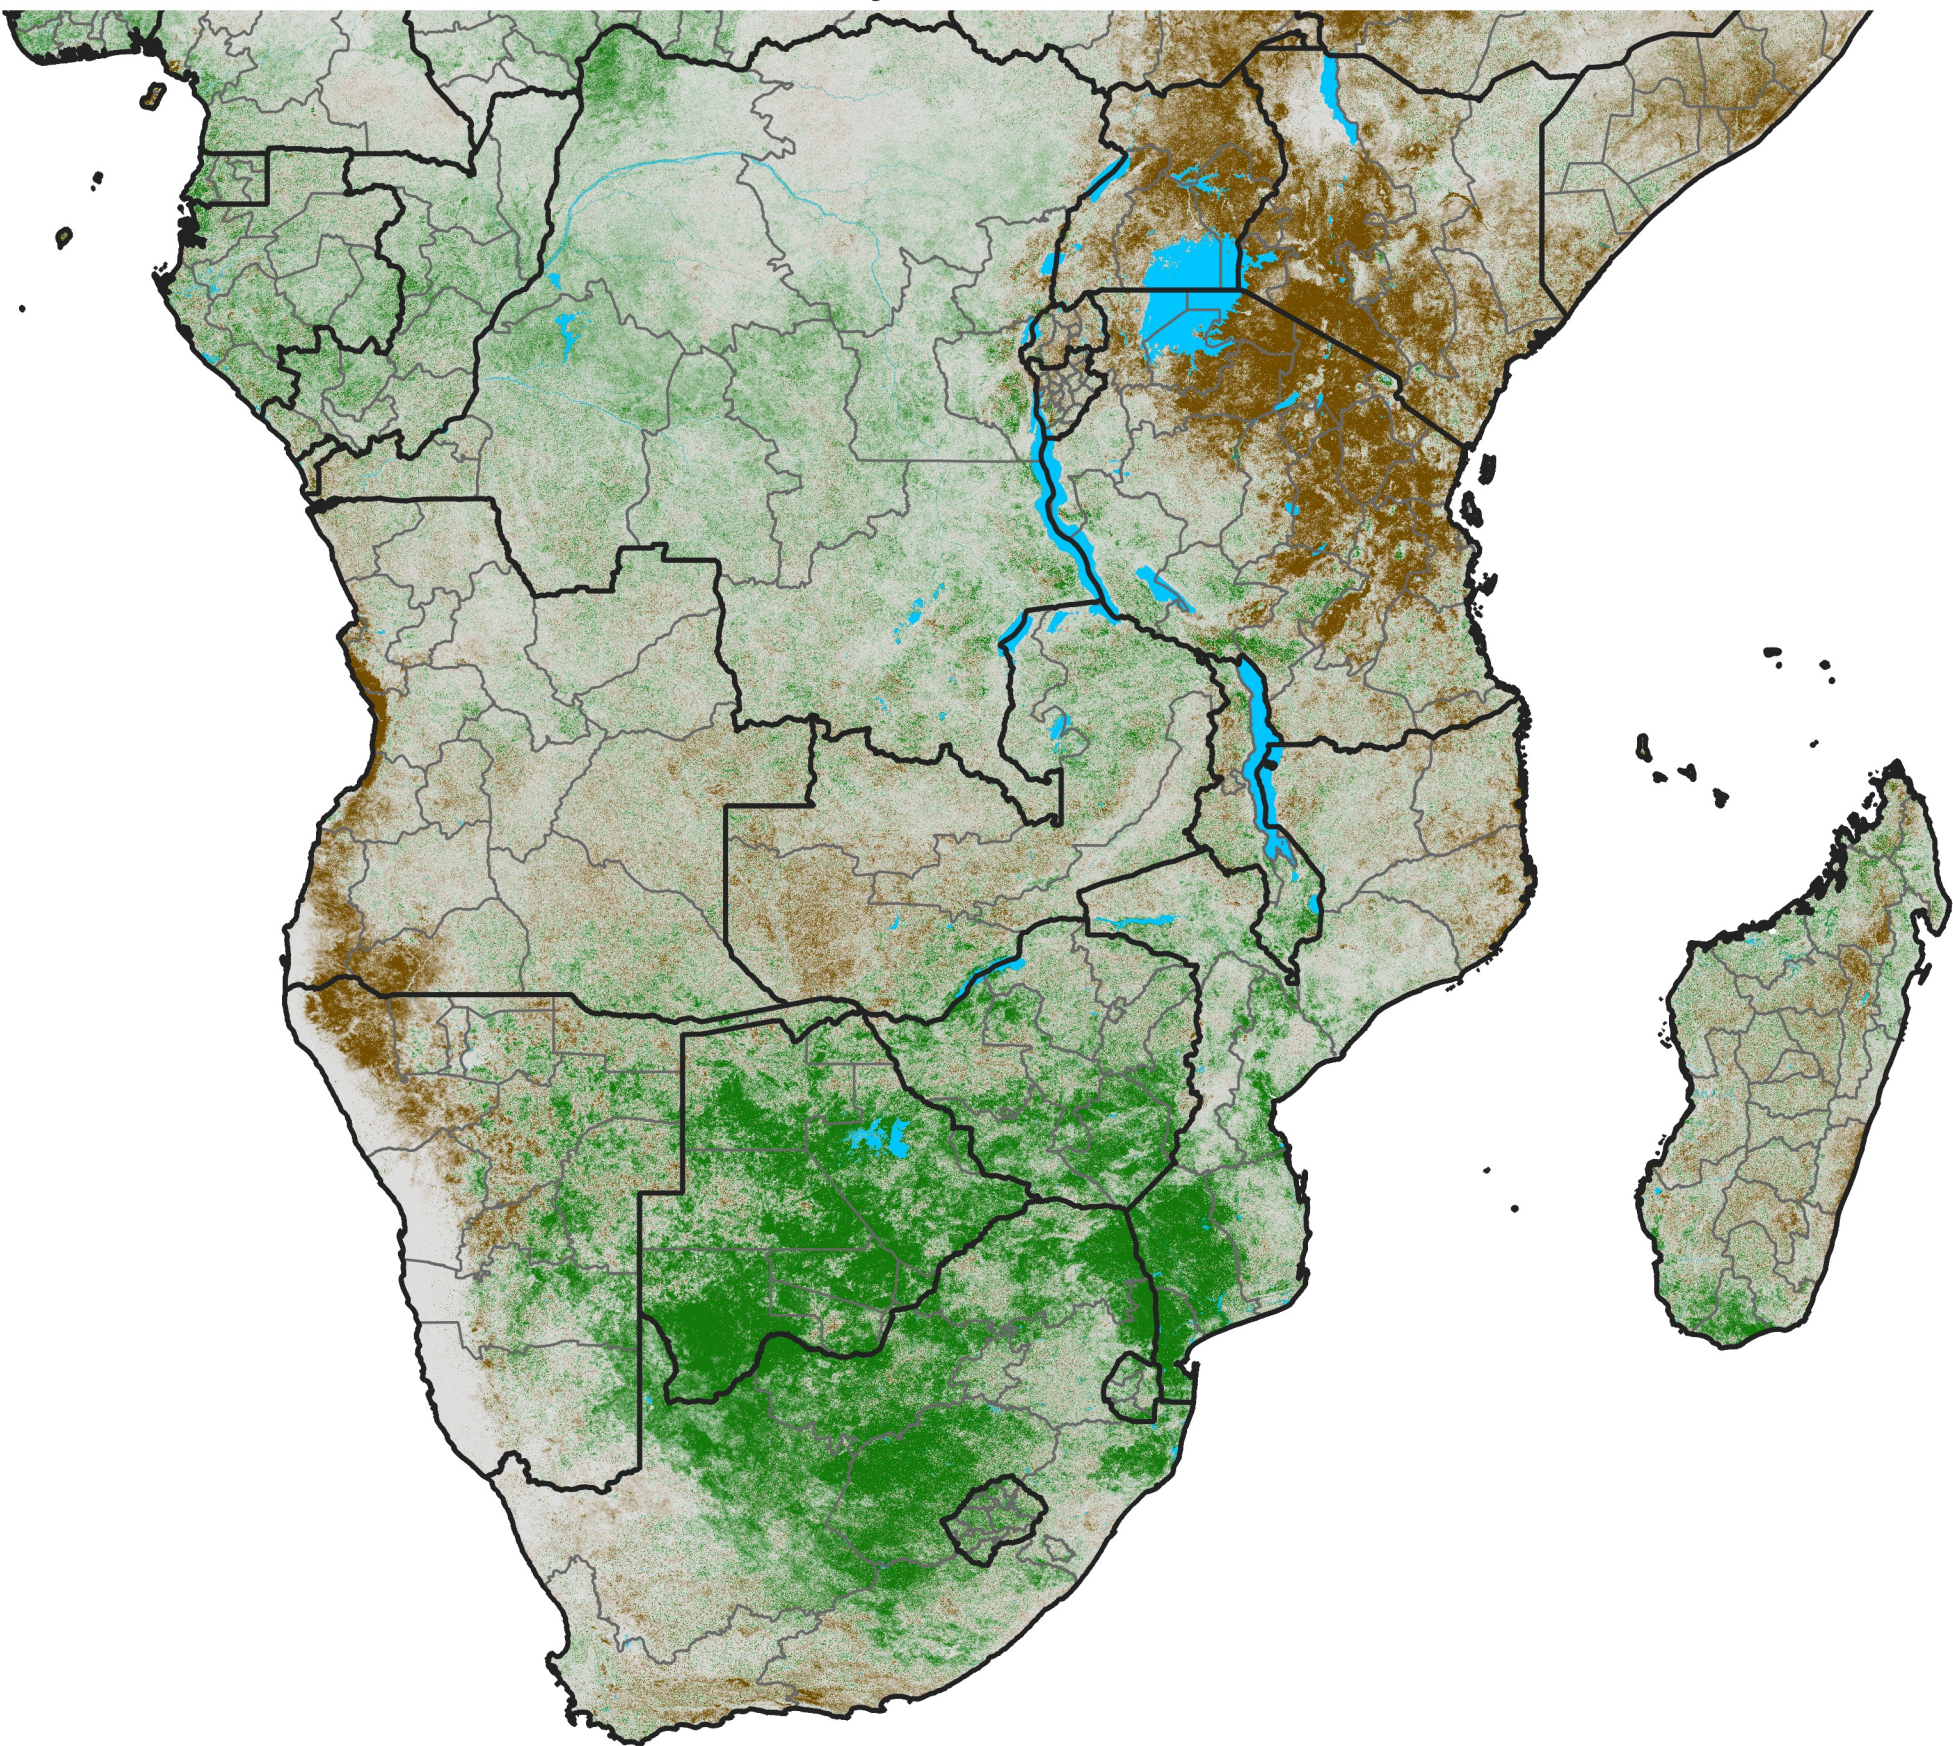

Southern Africa

NDVI Difference

2017 minus 2016

Period 07 / Jan 26 - Feb 05, 2017

NDVI Difference

< -0.3 -0.2 -0.1 -0.05 0.05 0.1 0.2 >0.3

Negative

No Difference