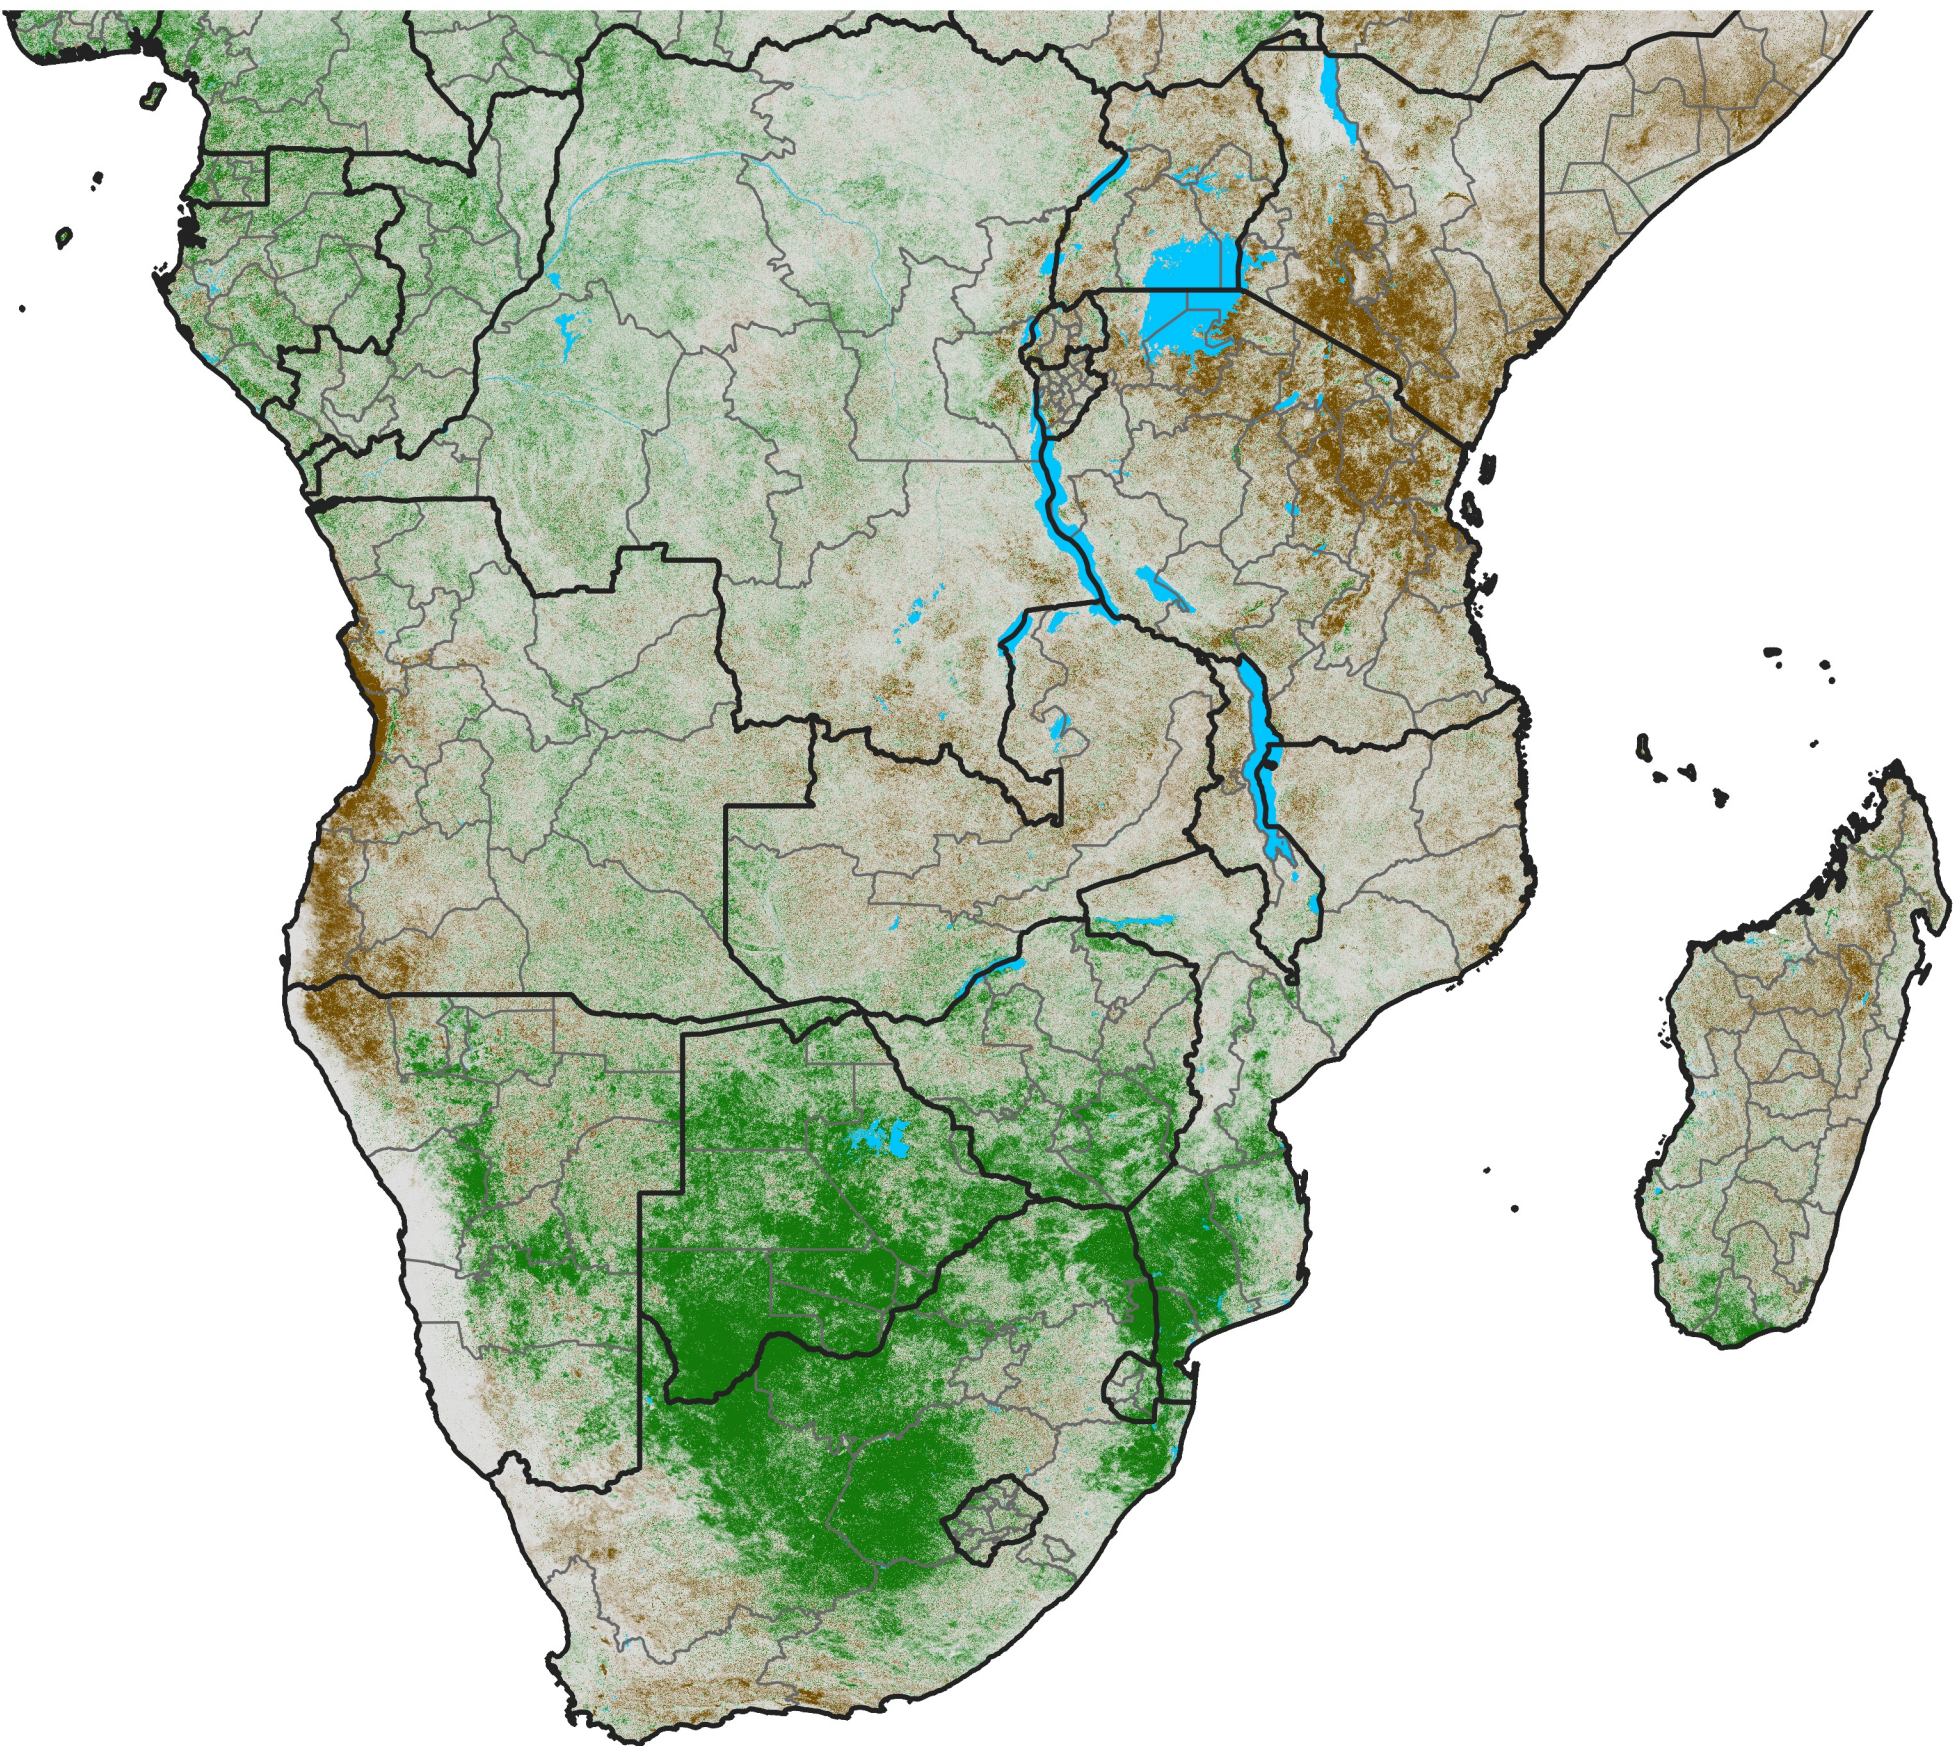

# Southern Africa

## NDVI Difference

2017 minus 2016

Period 13 / Feb 26 - Mar 05, 2017

### NDVI Difference

< -0.3   -0.2   -0.1   -0.05   0.05   0.1   0.2   >0.3

Negative

No Difference

Positive