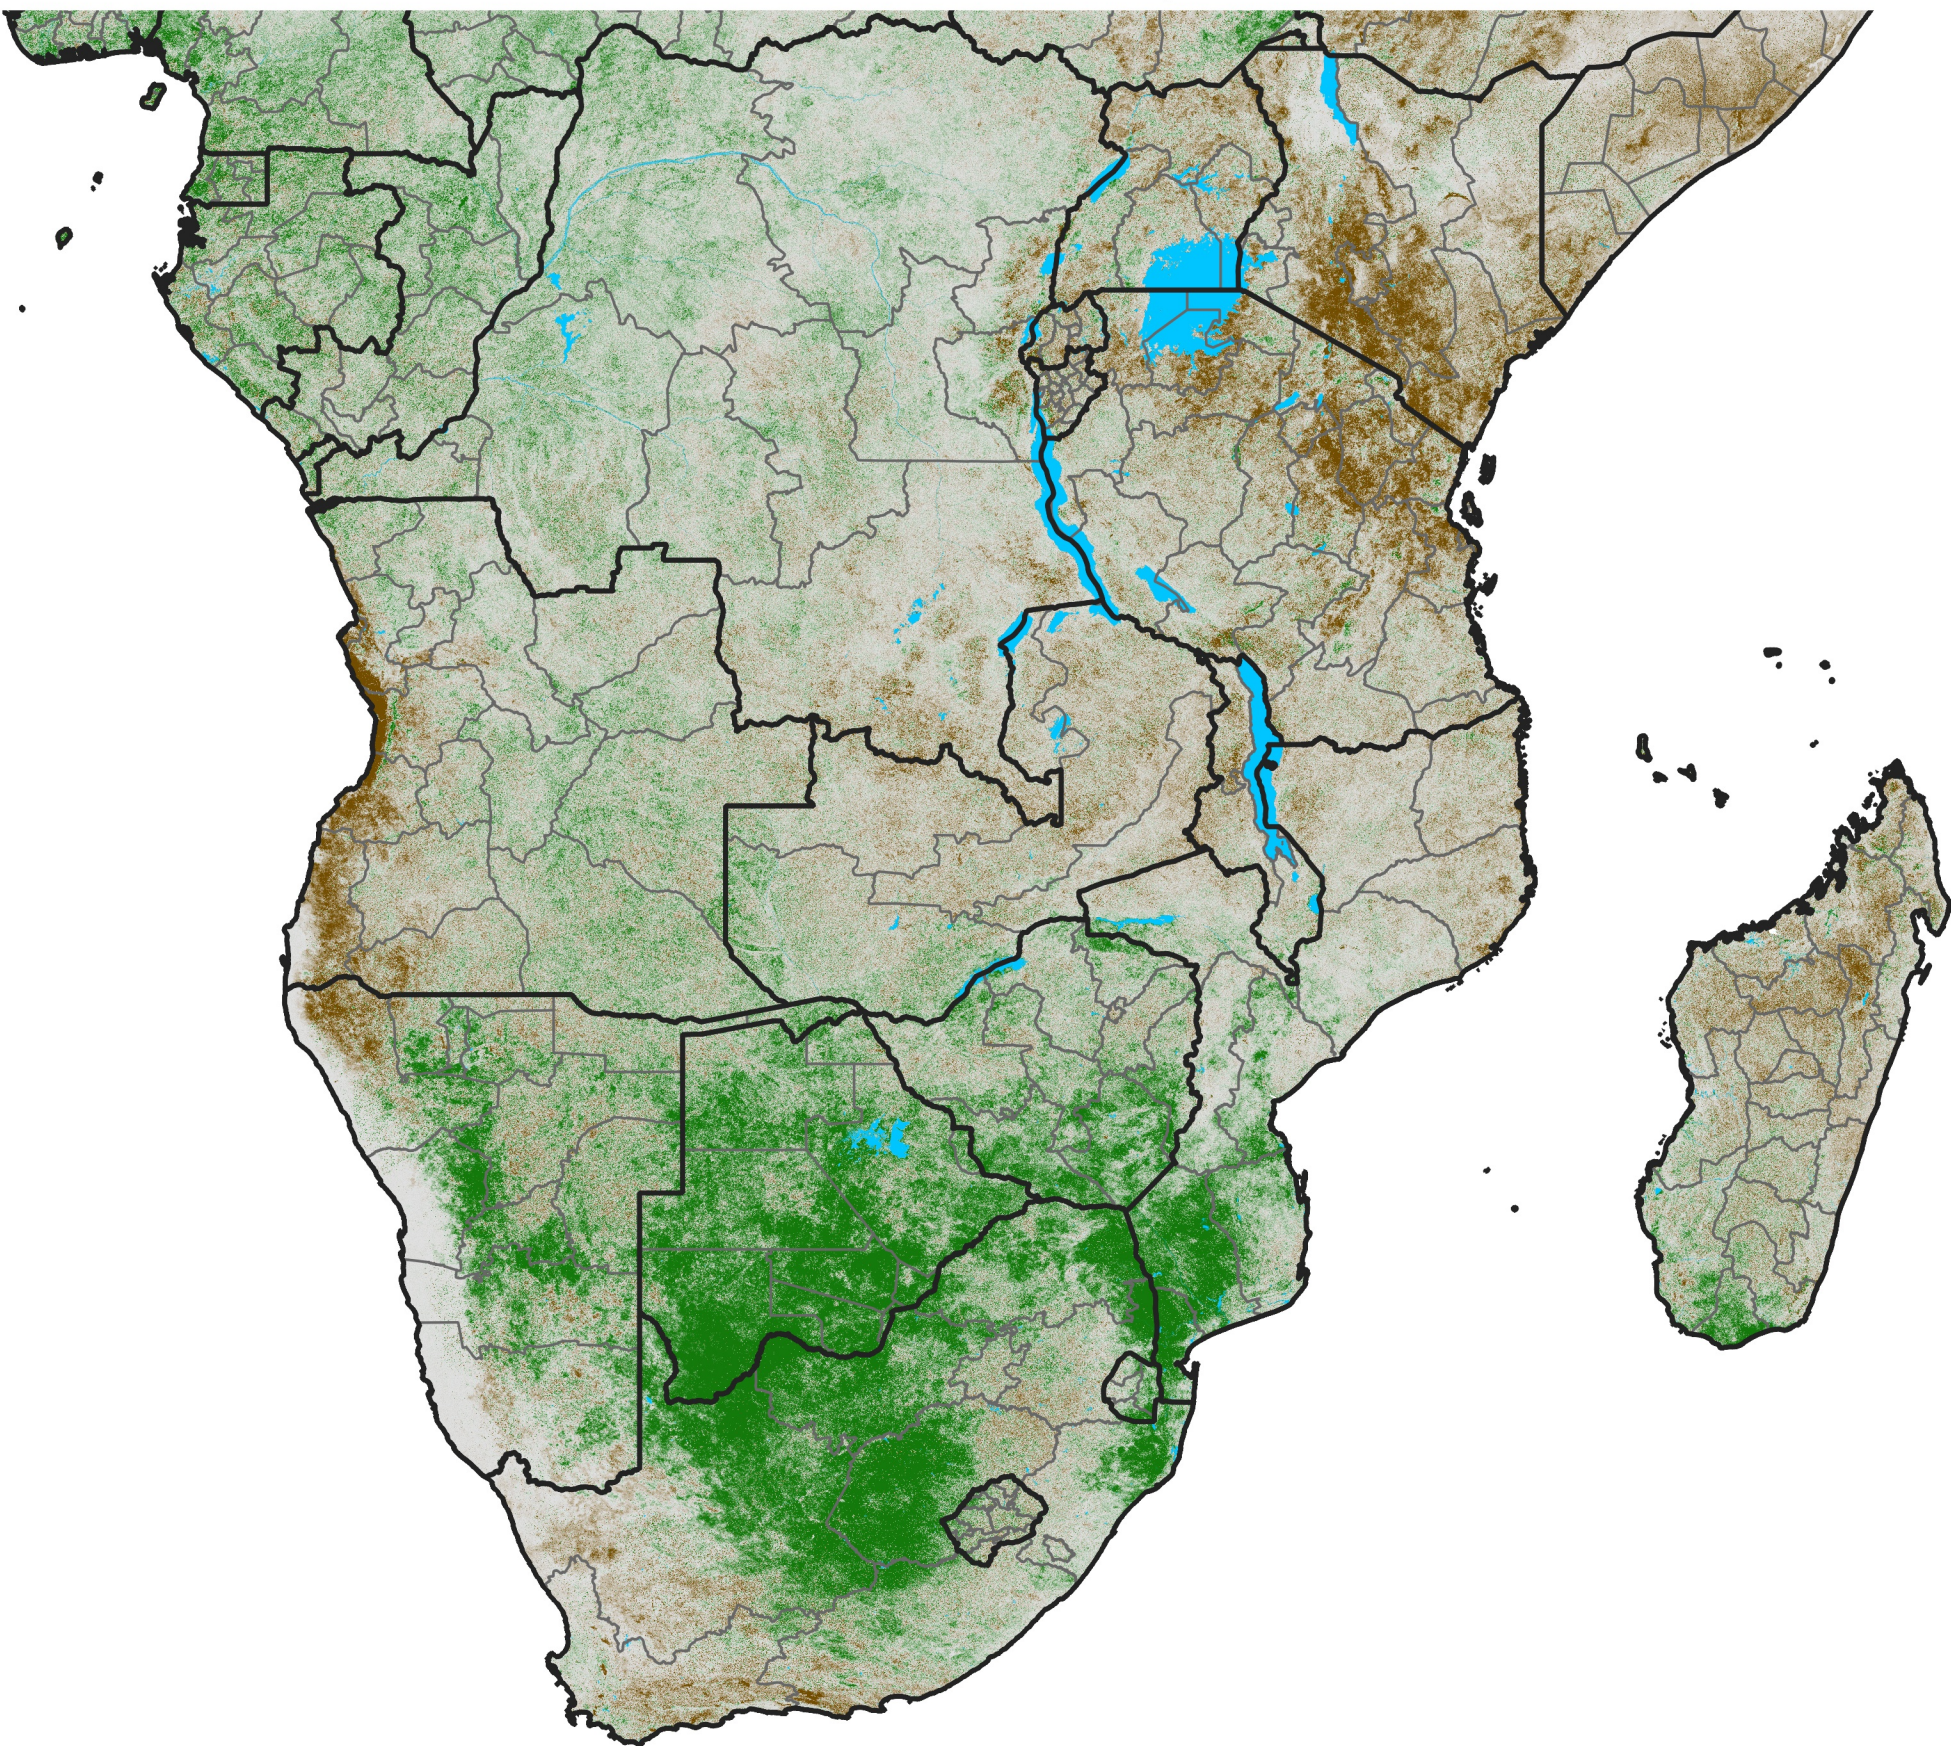

Southern Africa

NDVI Difference

2017 minus 2016

Period 14 / Mar 01 - 10, 2017

NDVI Difference

< -0.3 -0.2 -0.1 -0.05 0.05 0.1 0.2 >0.3

Negative

No Difference