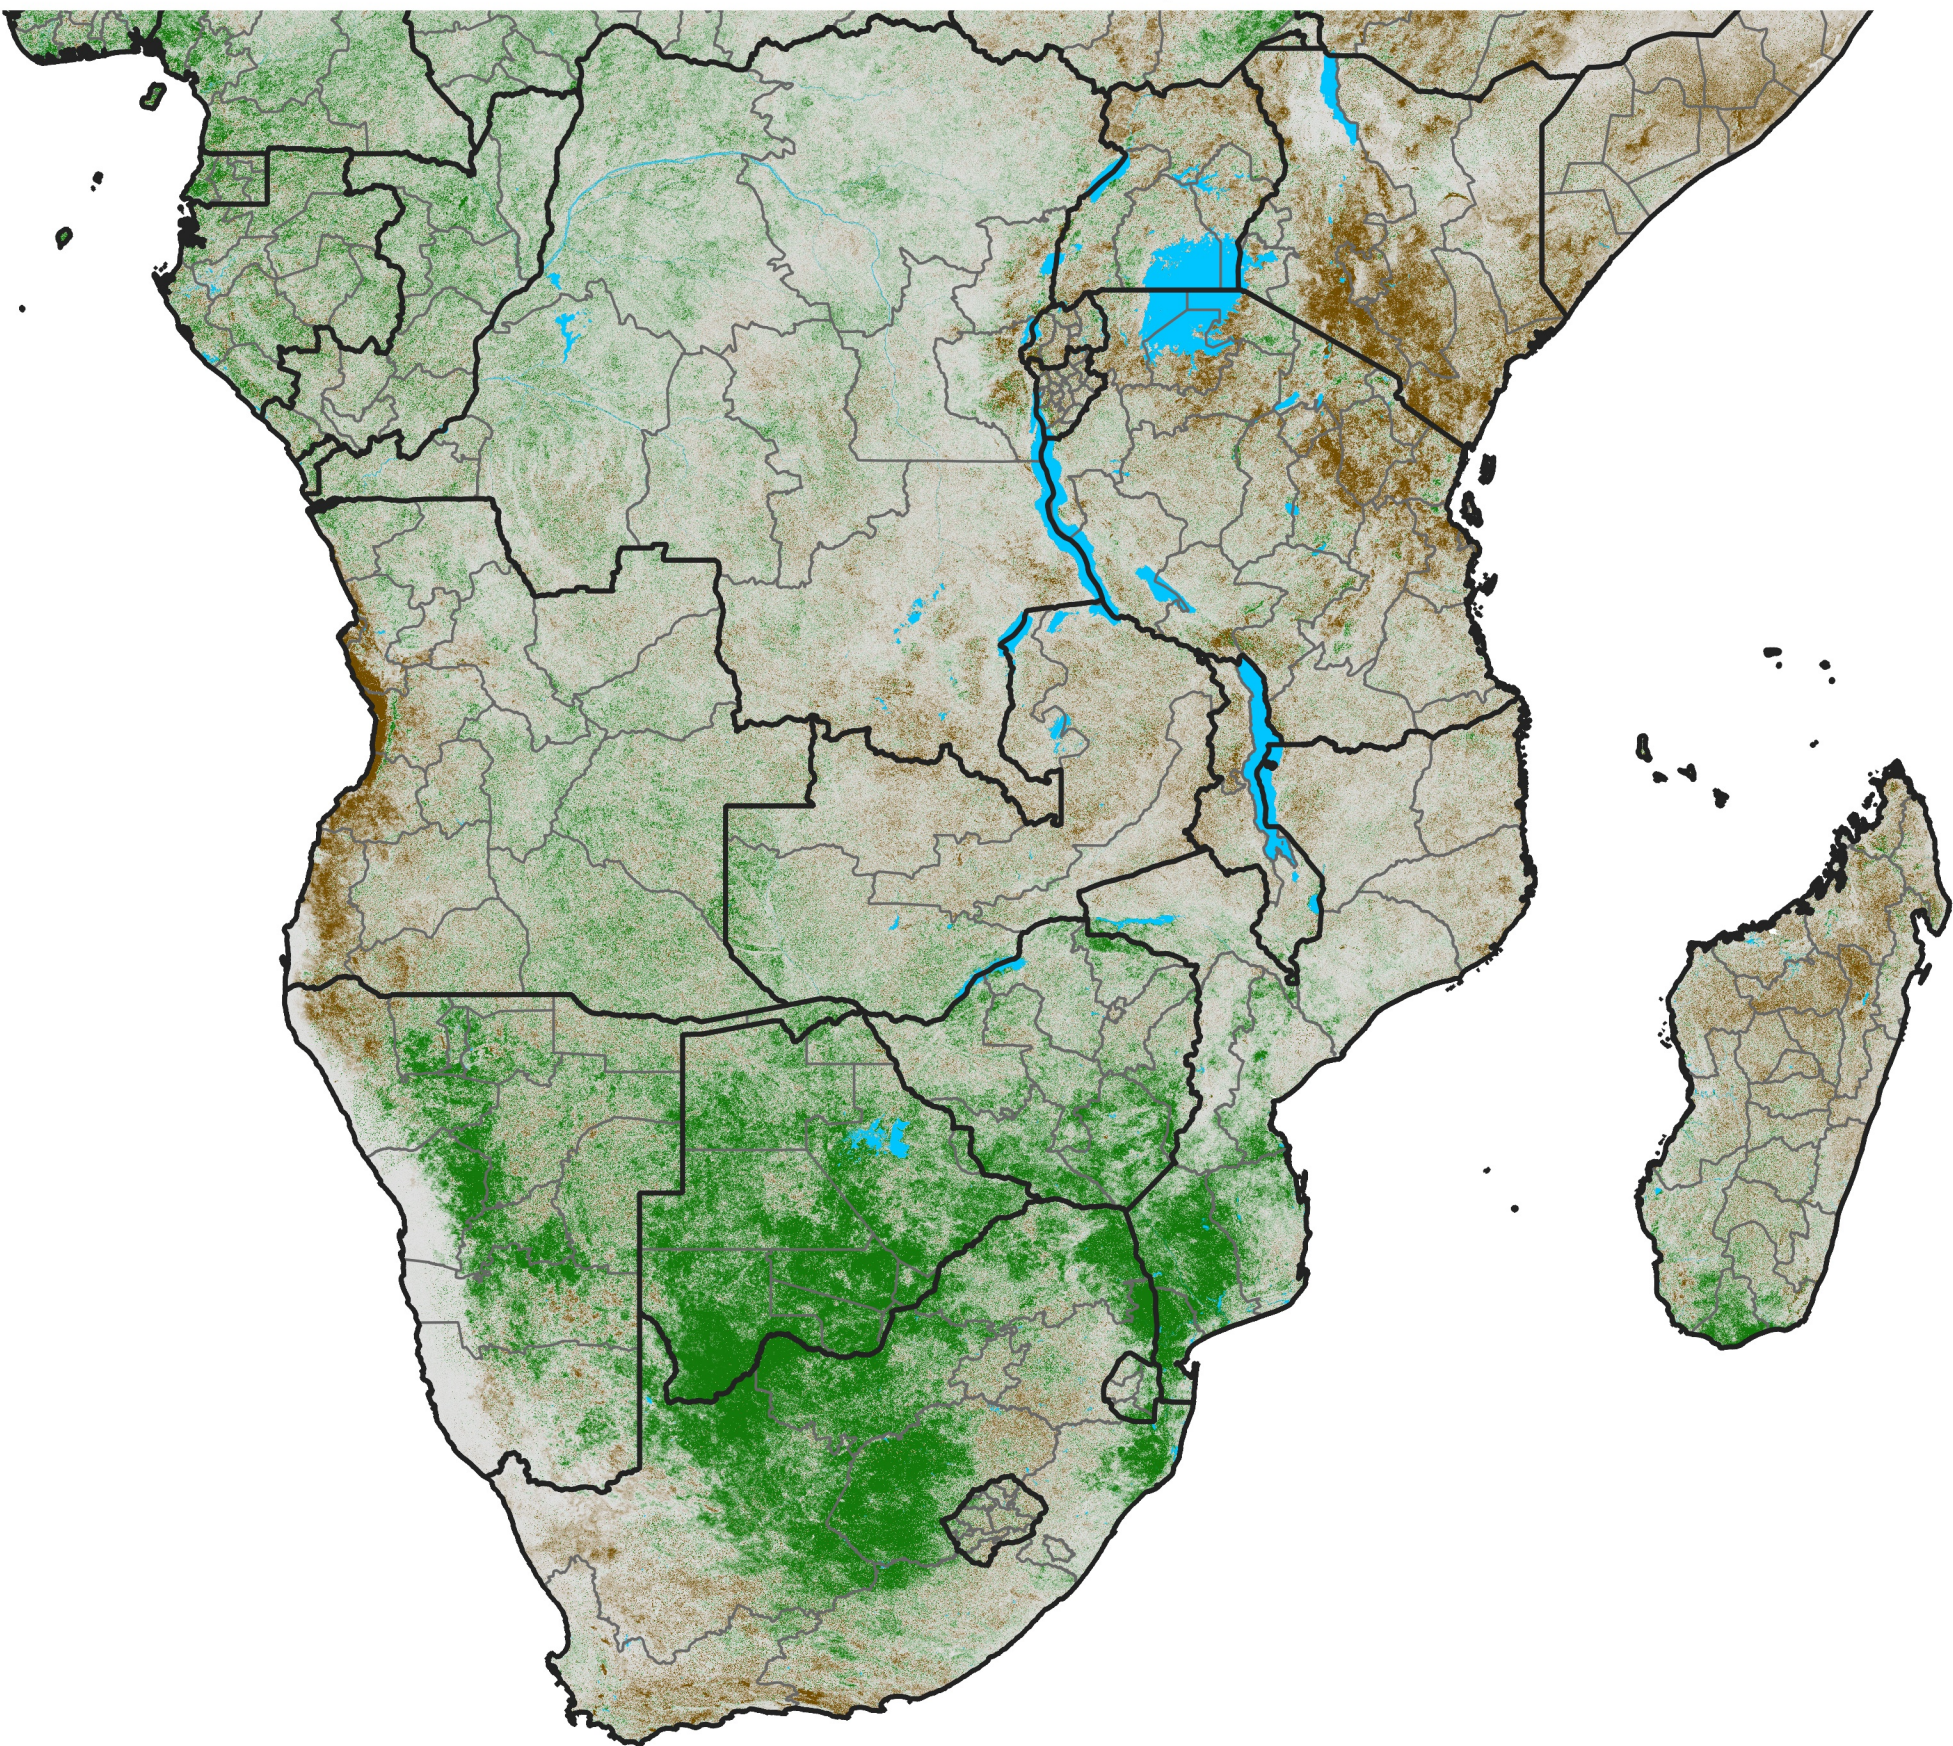

Southern Africa

NDVI Difference

2017 minus 2016

Period 15 / Mar 06 - 15, 2017

NDVI Difference

< -0.3 -0.2 -0.1 -0.05 0.05 0.1 0.2 >0.3

Negative

No Difference