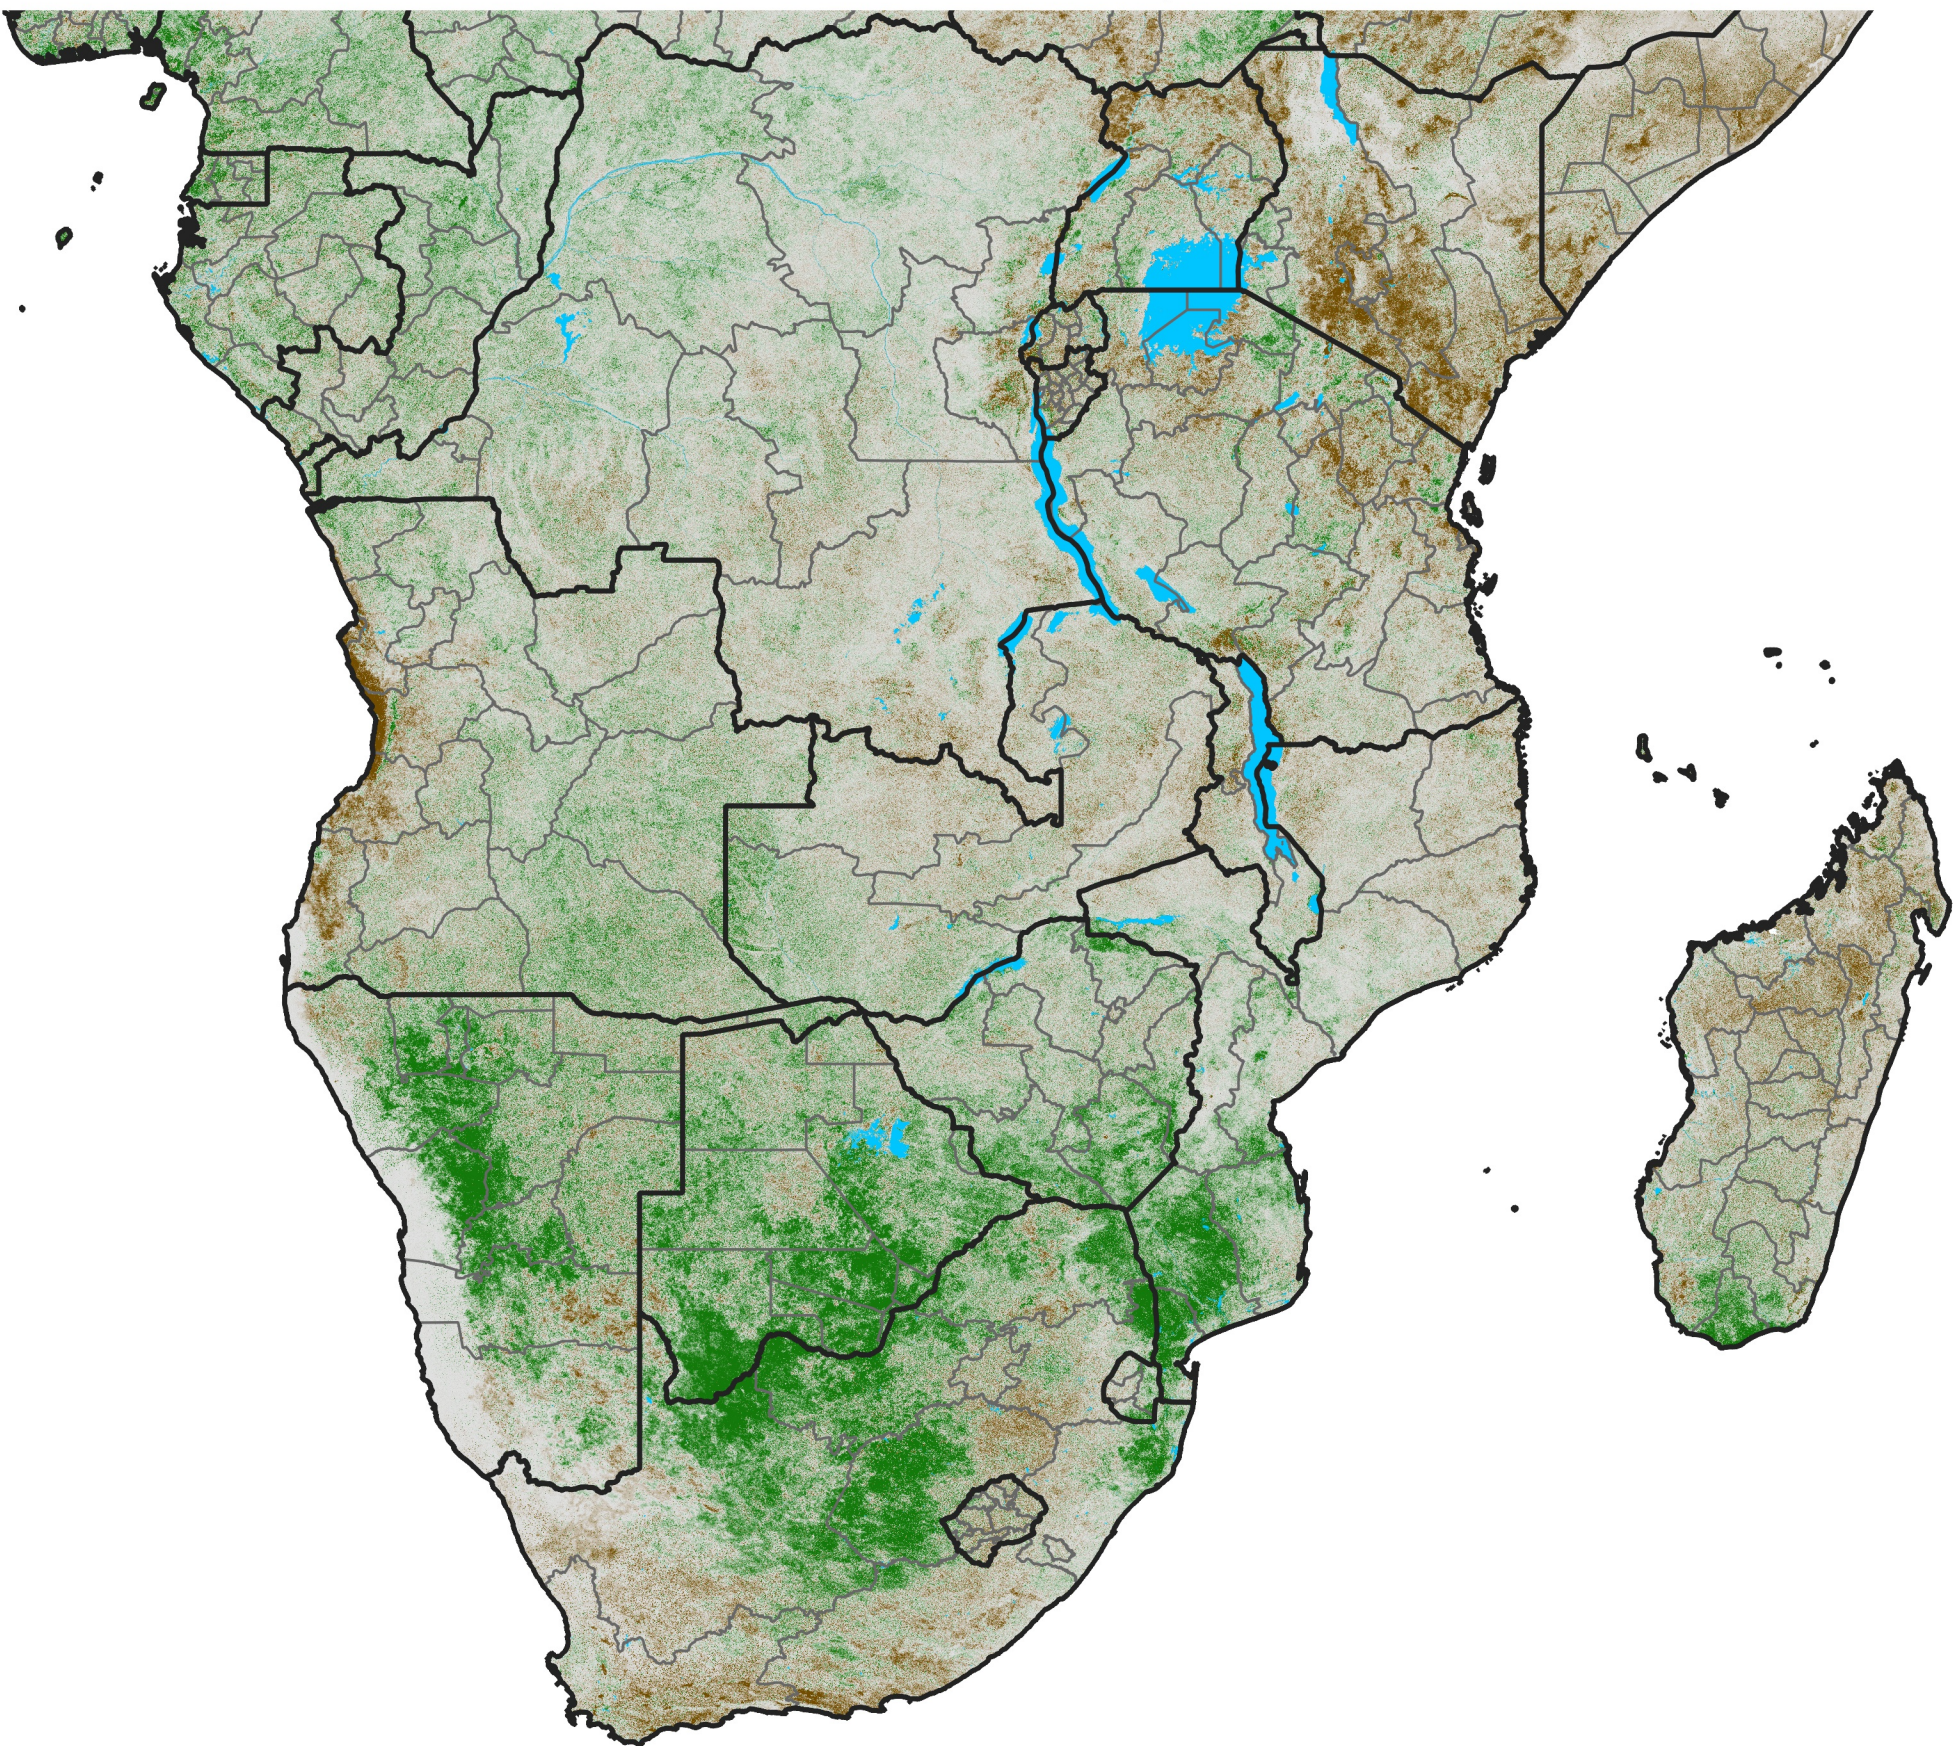

Southern Africa

NDVI Difference

2017 minus 2016

Period 17 / Mar 16 - 25, 2017

NDVI Difference

< -0.3 -0.2 -0.1 -0.05 0.05 0.1 0.2 > 0.3

Negative

No Difference