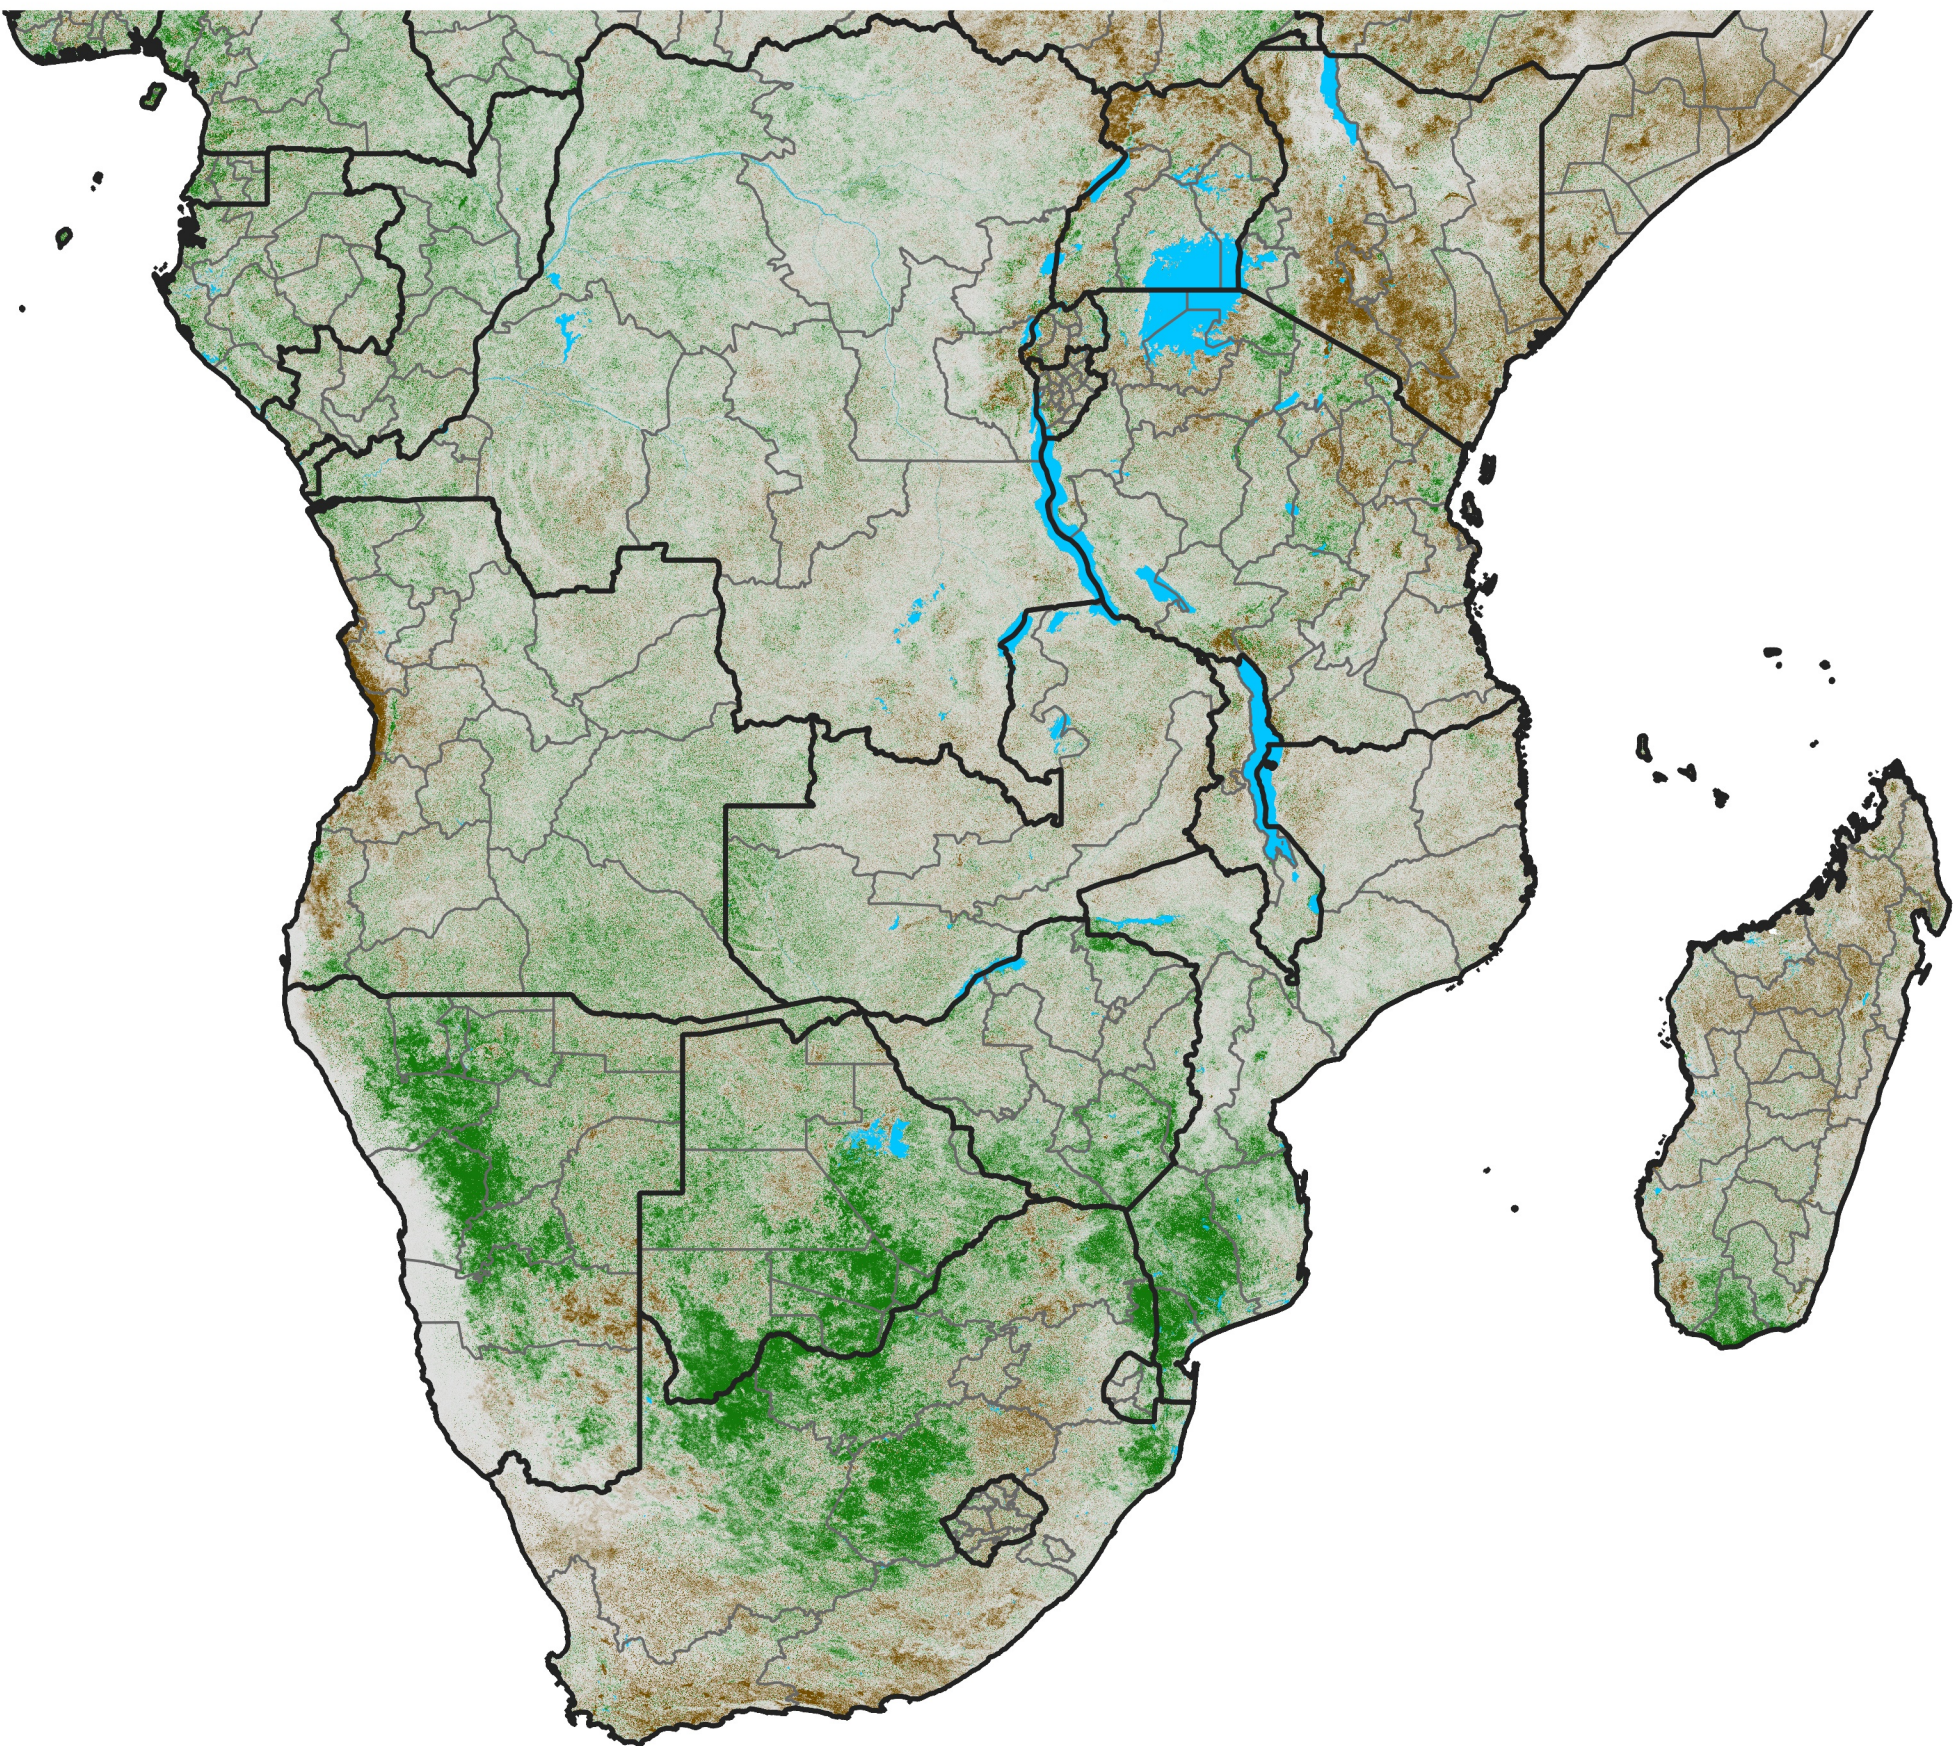

Southern Africa

NDVI Difference

2017 minus 2016

Period 18 / Mar 21 - 31, 2017

NDVI Difference

< -0.3 -0.2 -0.1 -0.05 0.05 0.1 0.2 > 0.3

Negative

No Difference