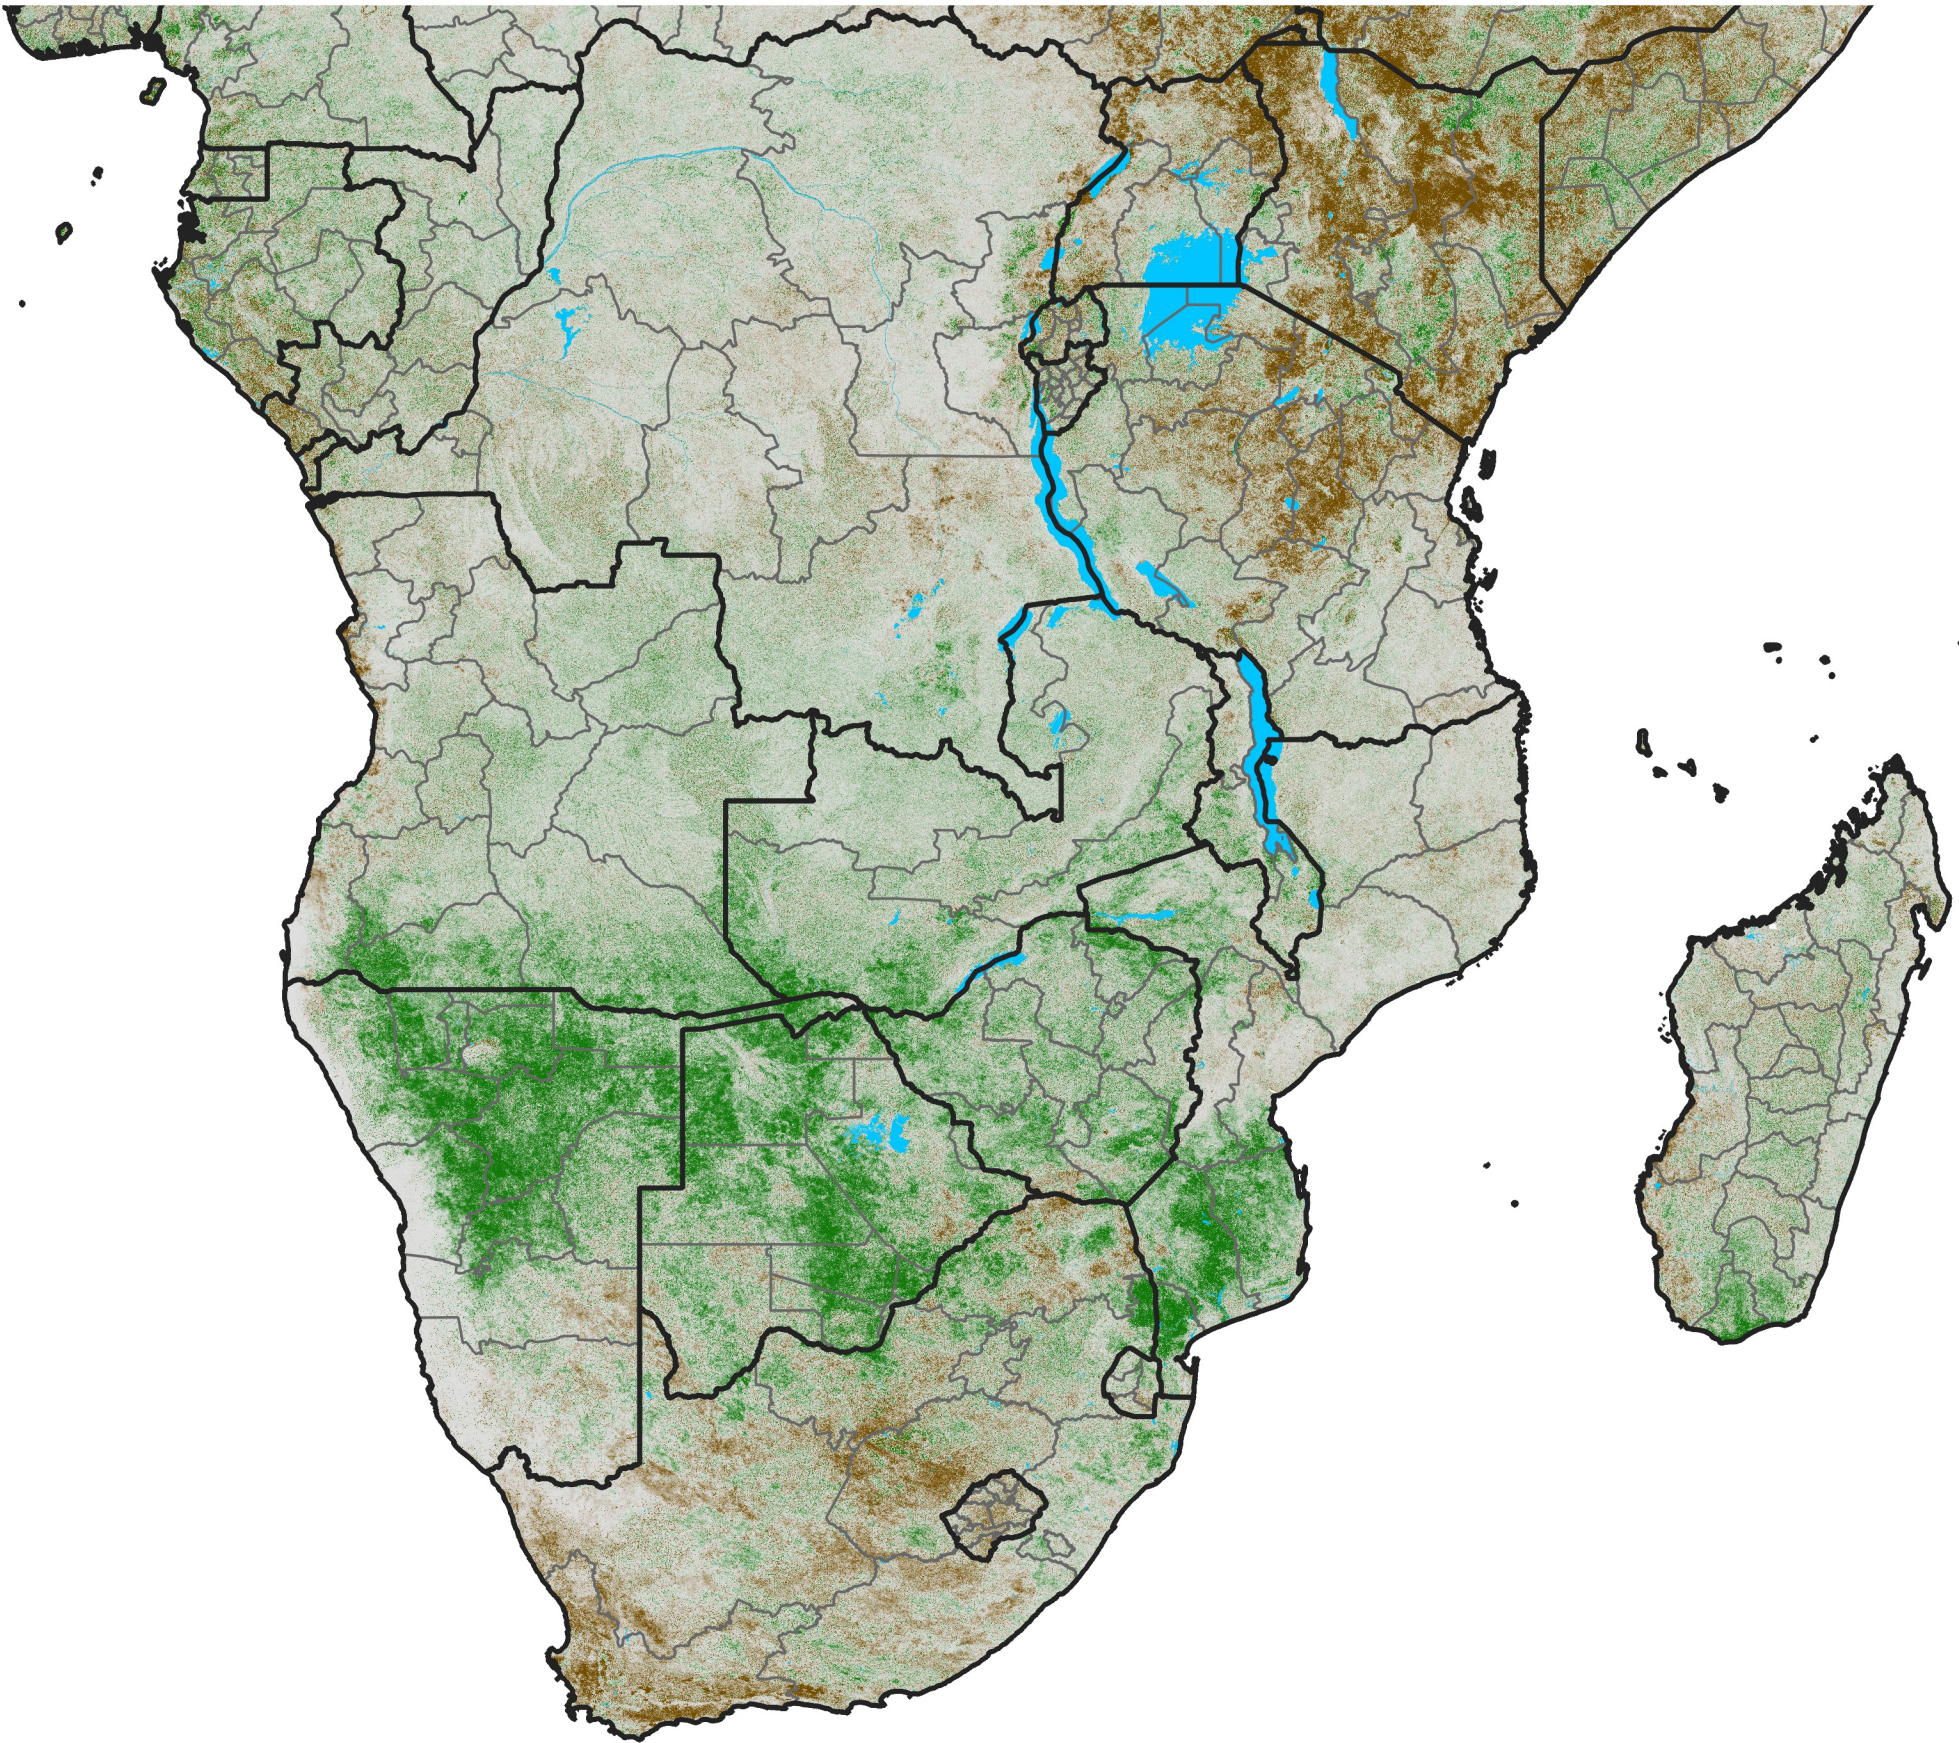

Southern Africa

NDVI Difference

2017 minus 2016

Period 27 / May 06 - 15, 2017

NDVI Difference

< -0.3 -0.2 -0.1 -0.05 0.05 0.1 0.2 >0.3

Negative

No Difference