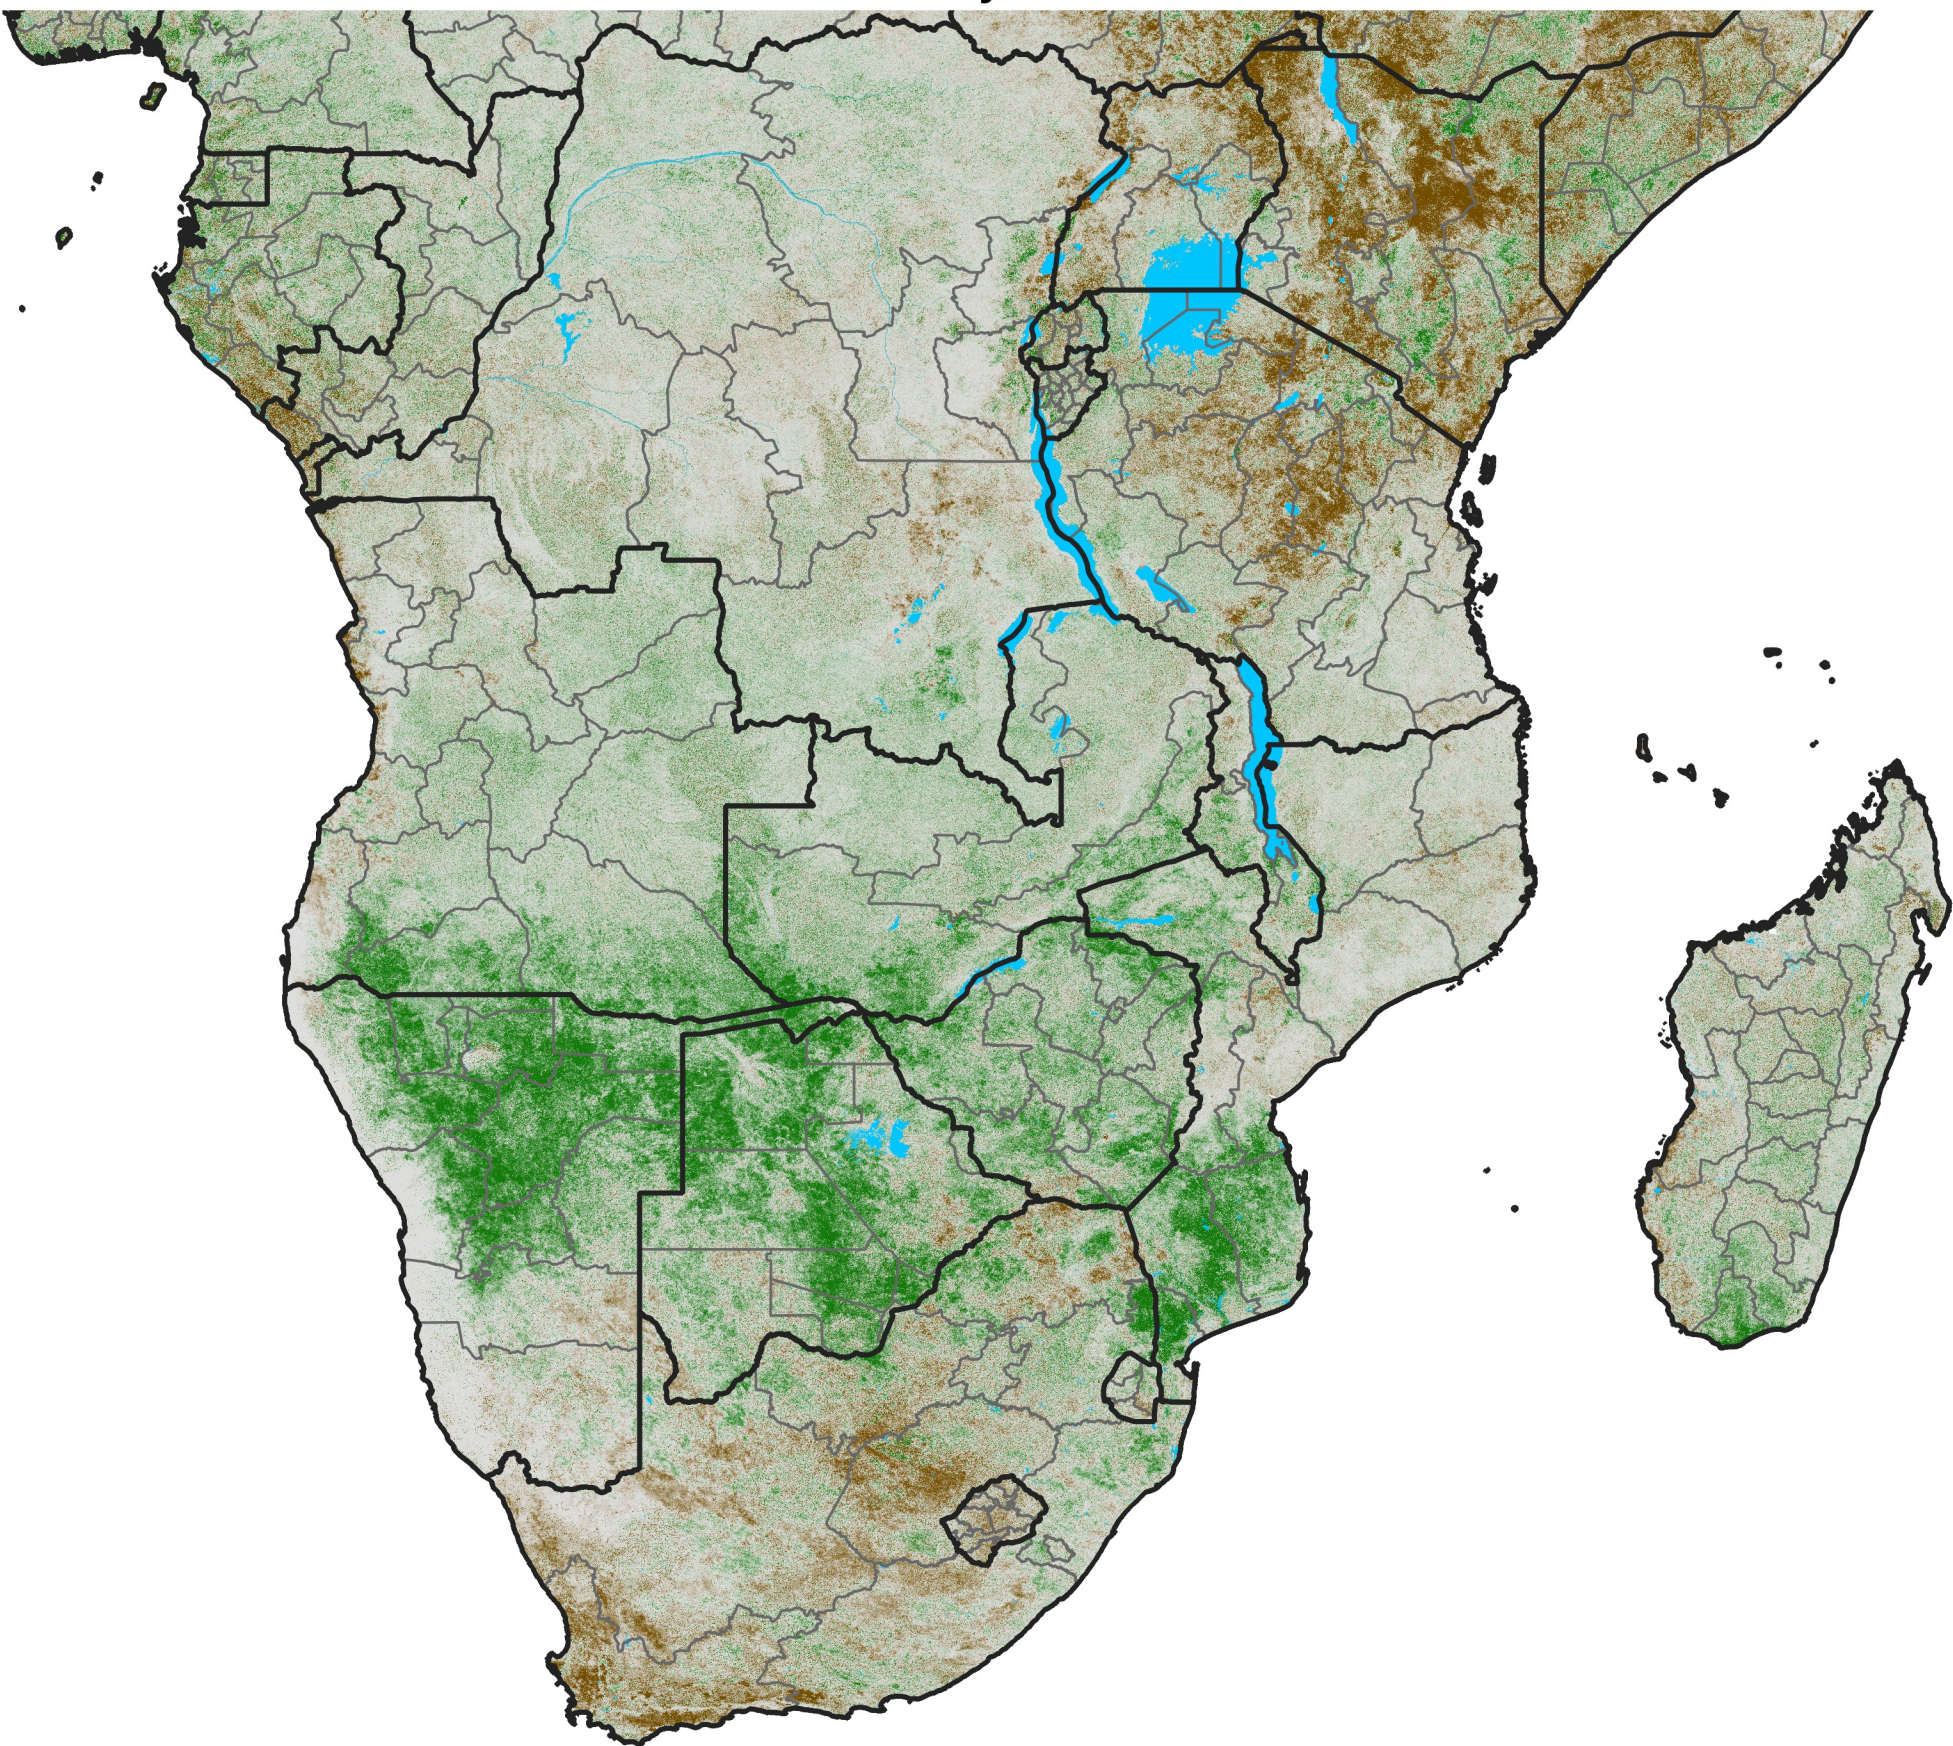

# Southern Africa

## NDVI Difference

2017 minus 2016

Period 28 / May 11 - 20, 2017

### NDVI Difference

< -0.3   -0.2   -0.1   -0.05   0.05   0.1   0.2   >0.3

Negative

No Difference

Positive