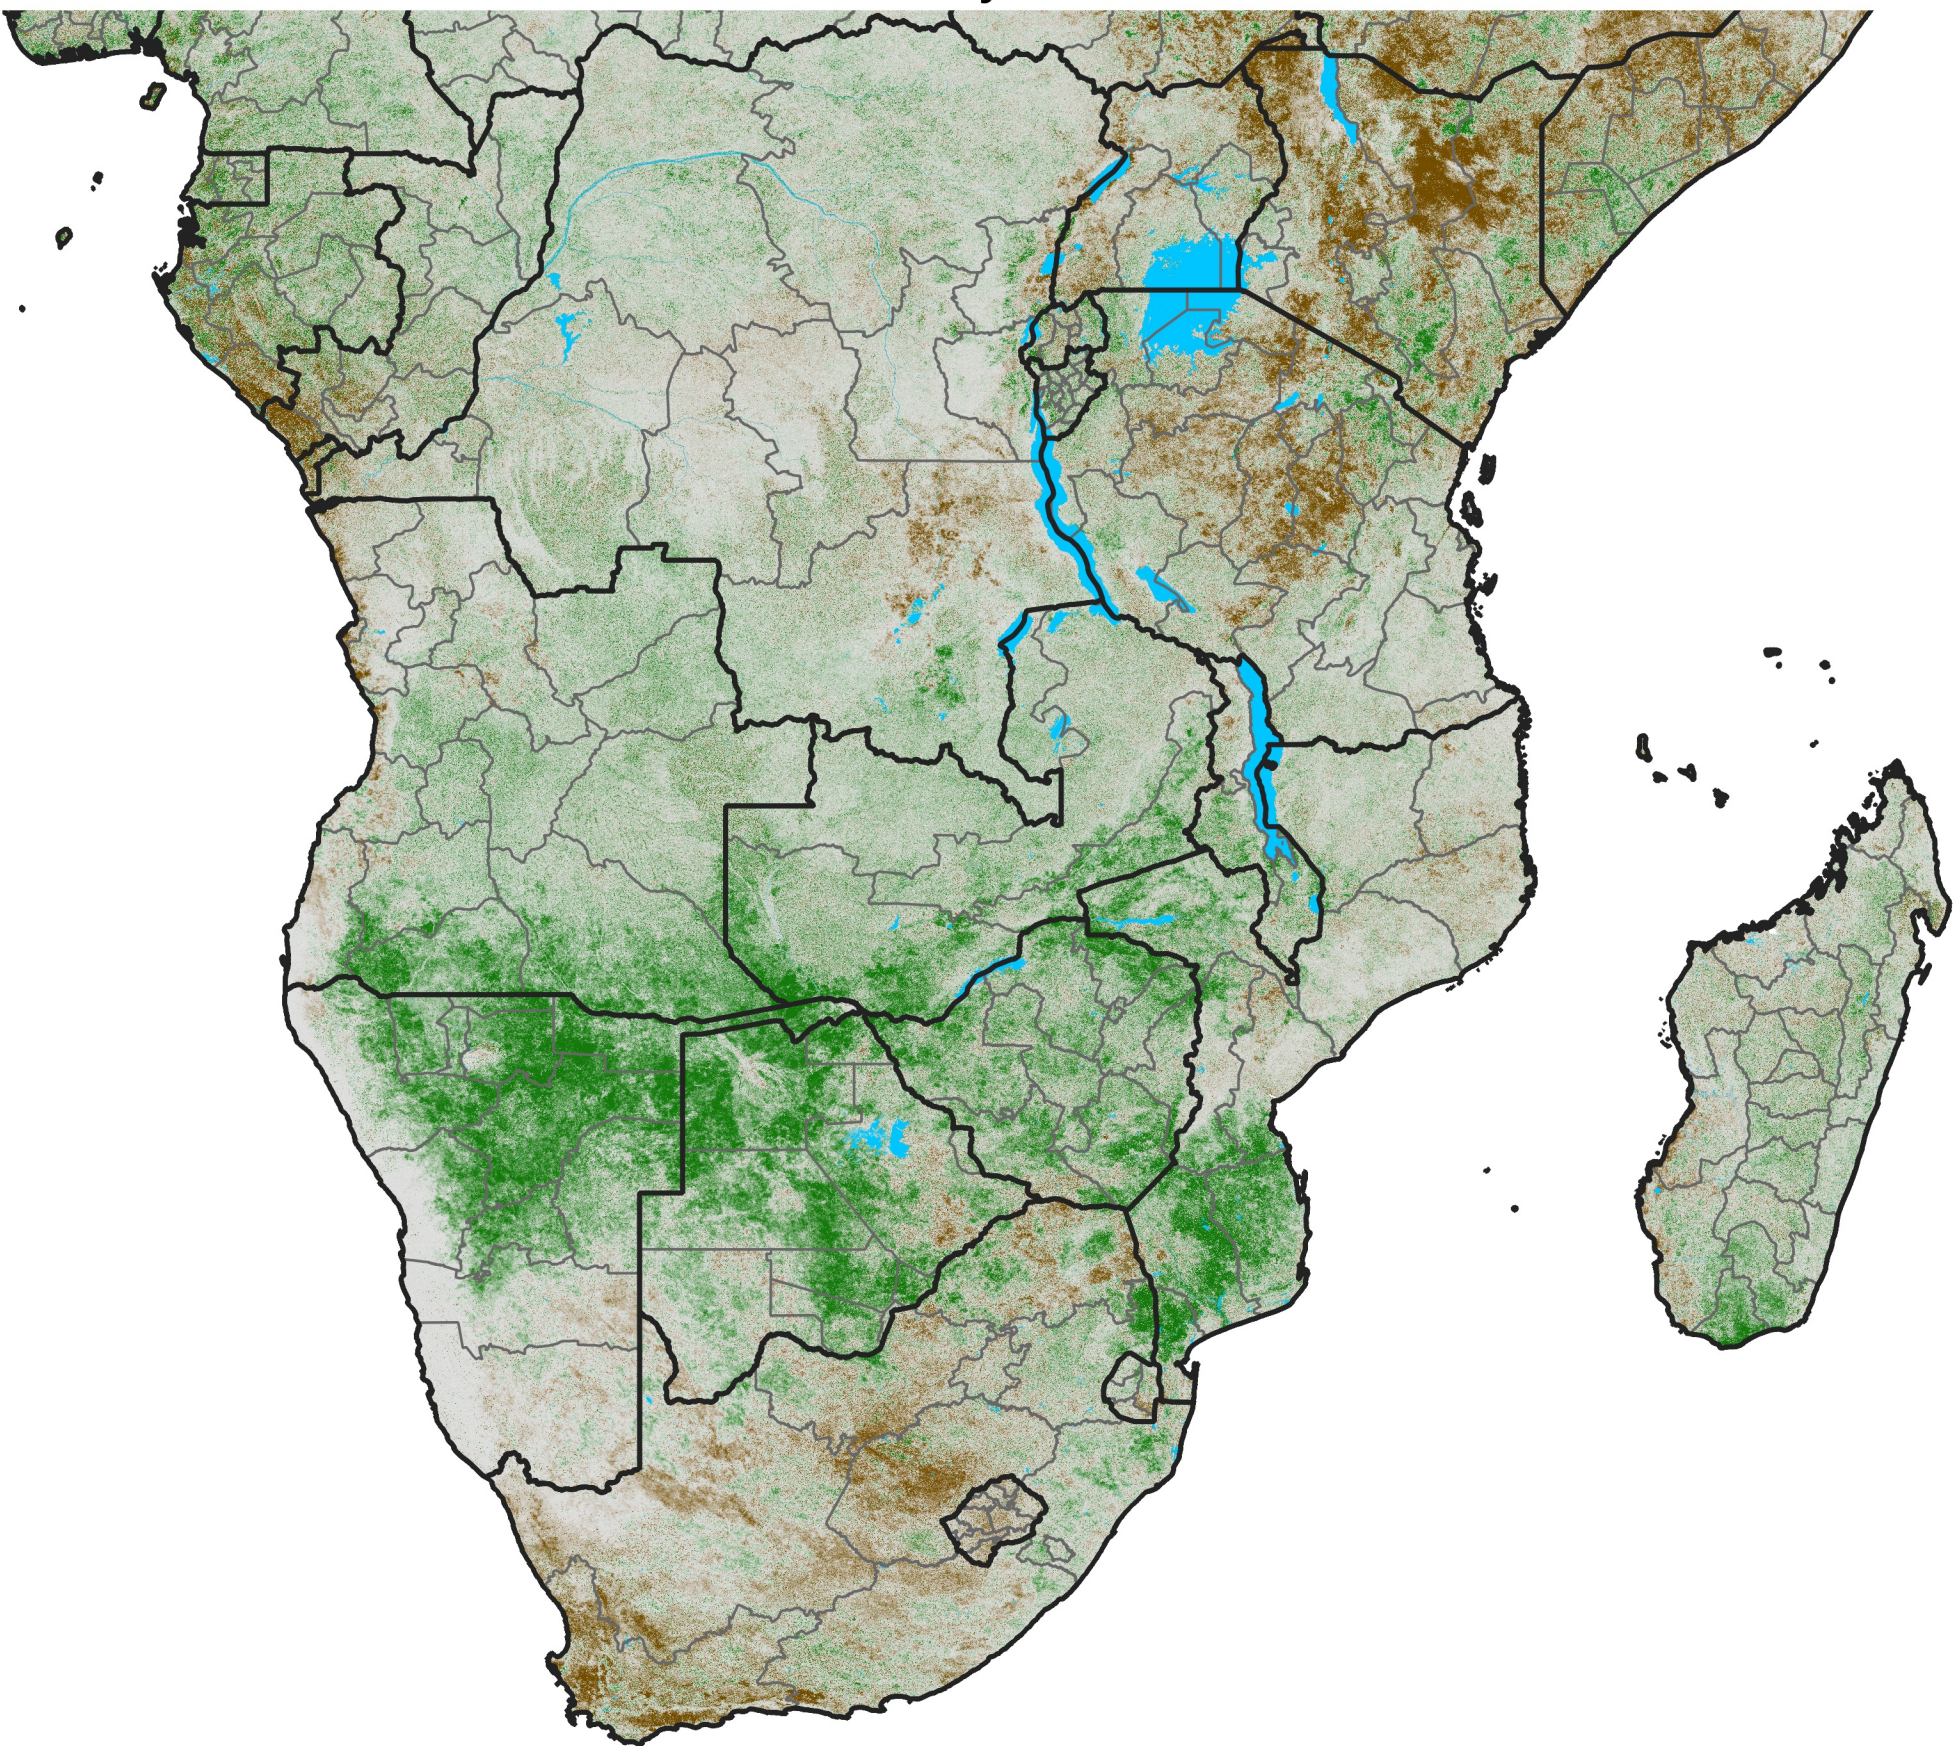

# Southern Africa

## NDVI Difference

2017 minus 2016

Period 30 / May 21 - 31, 2017

### NDVI Difference

< -0.3   -0.2   -0.1   -0.05   0.05   0.1   0.2   >0.3

Negative

No Difference

Positive