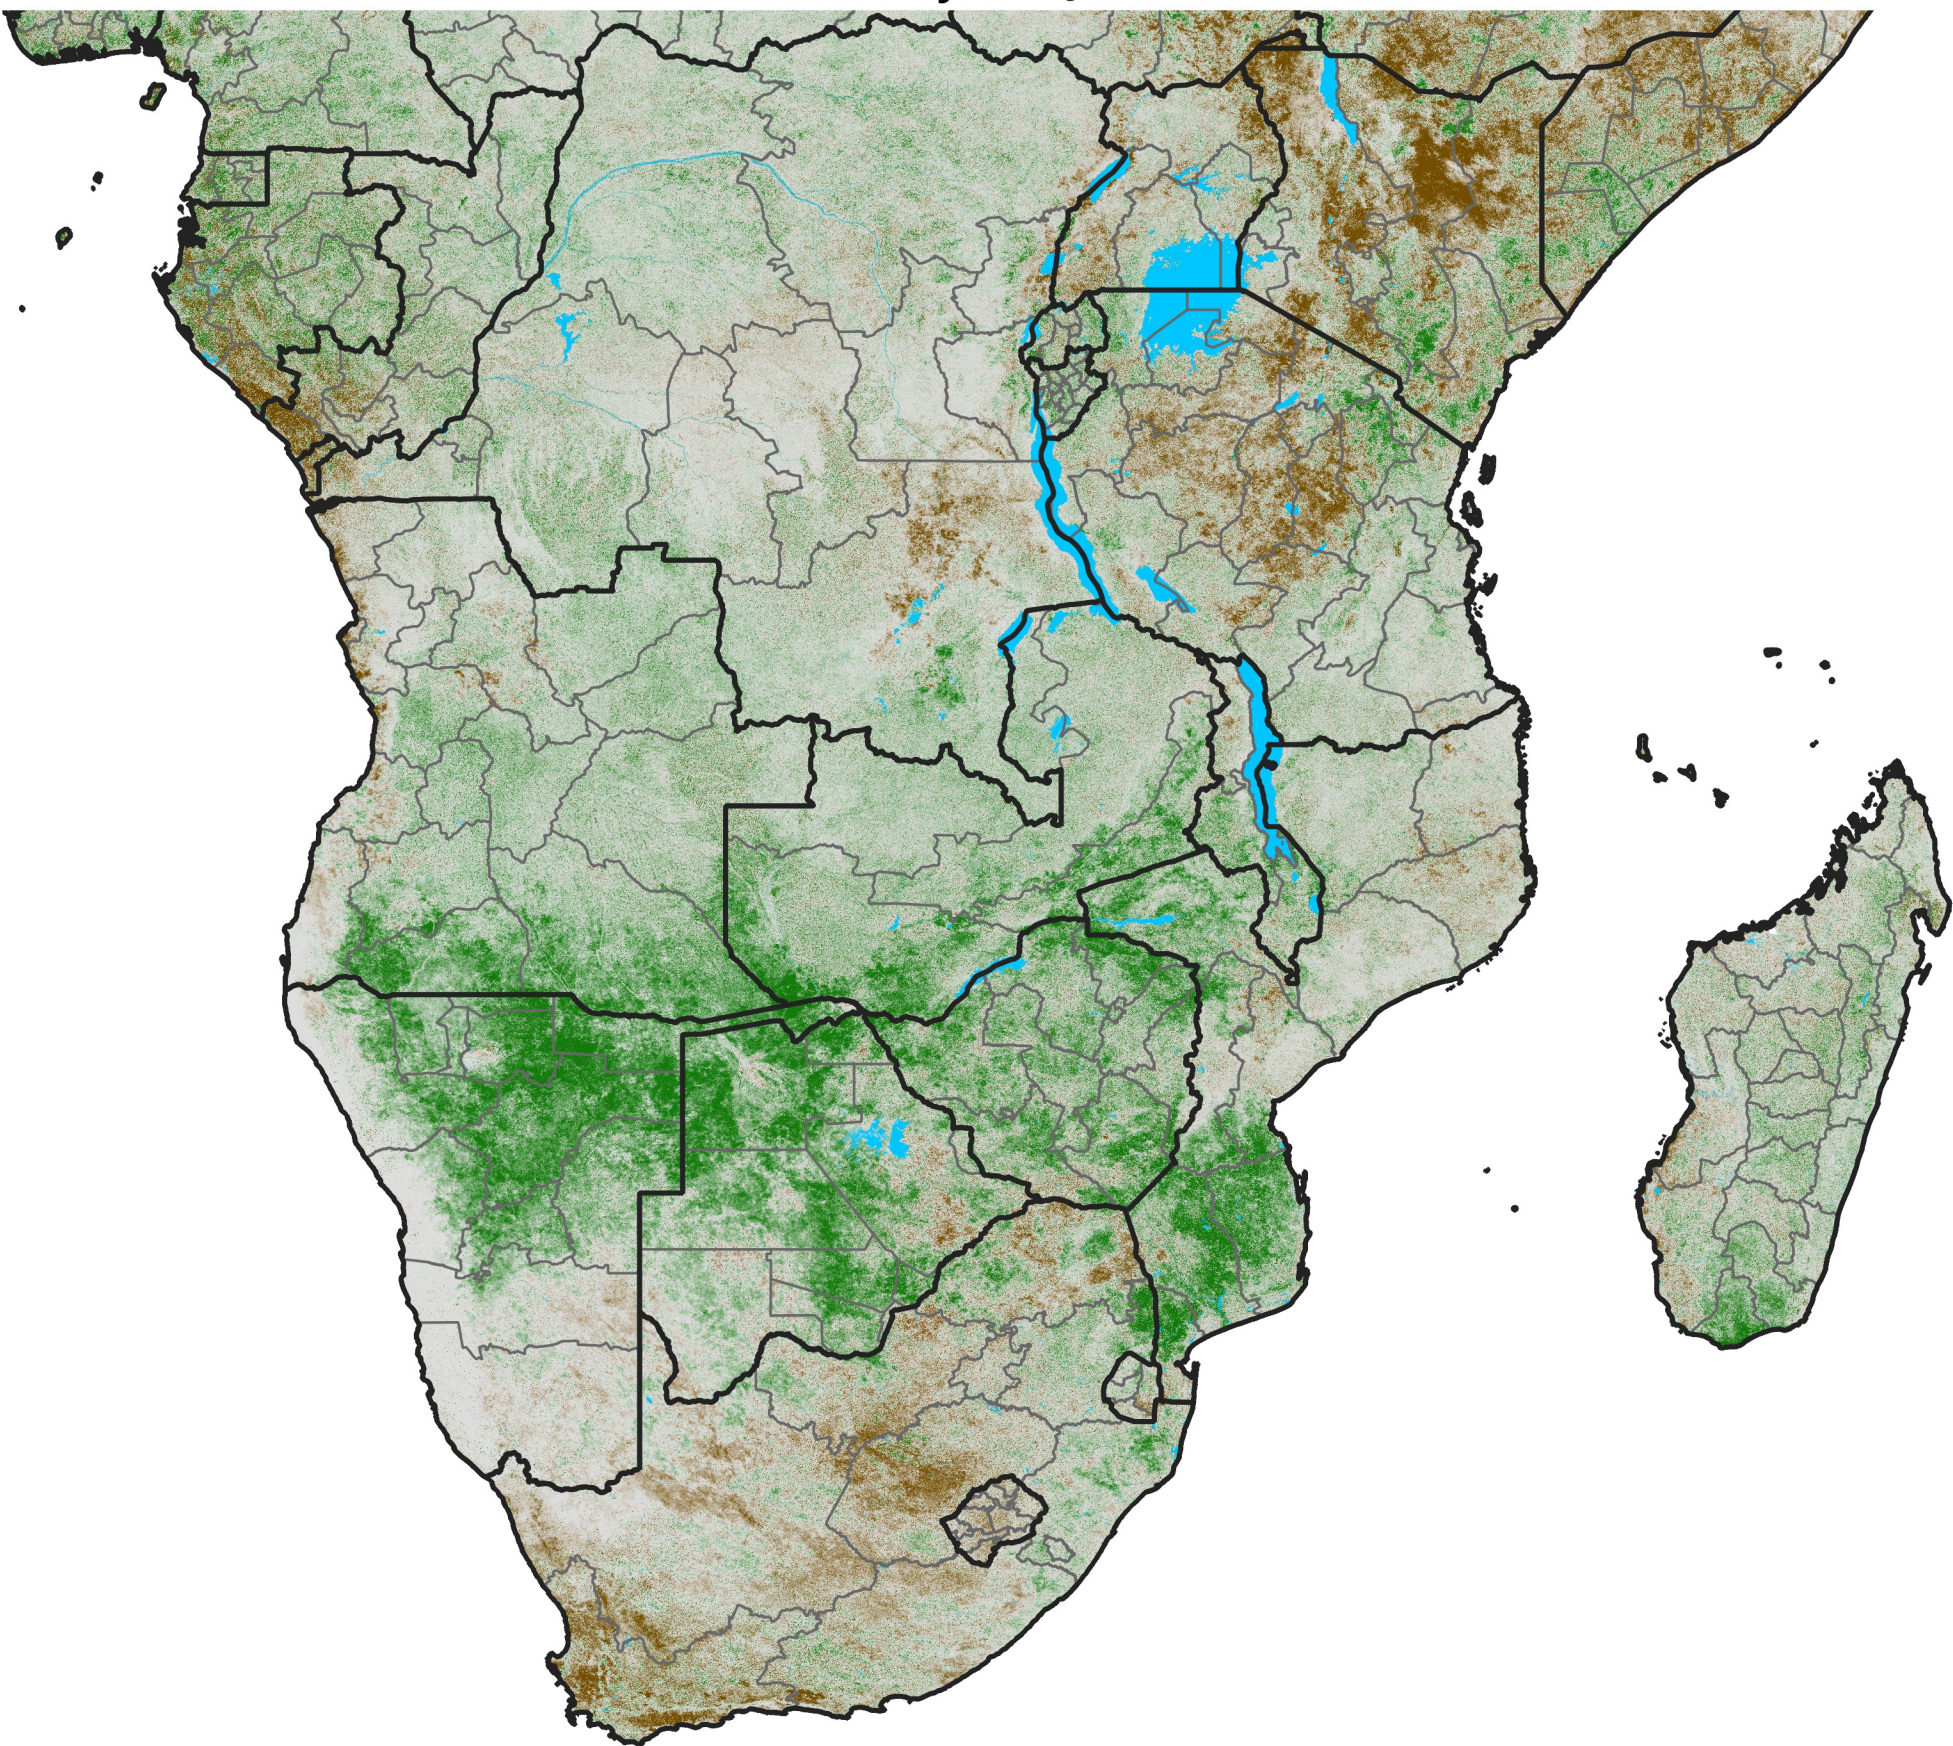

# Southern Africa

## NDVI Difference

2017 minus 2016

Period 31 / May 26 - Jun 05, 2017

### NDVI Difference

< -0.3   -0.2   -0.1   -0.05   0.05   0.1   0.2   >0.3

Negative

No Difference

Positive