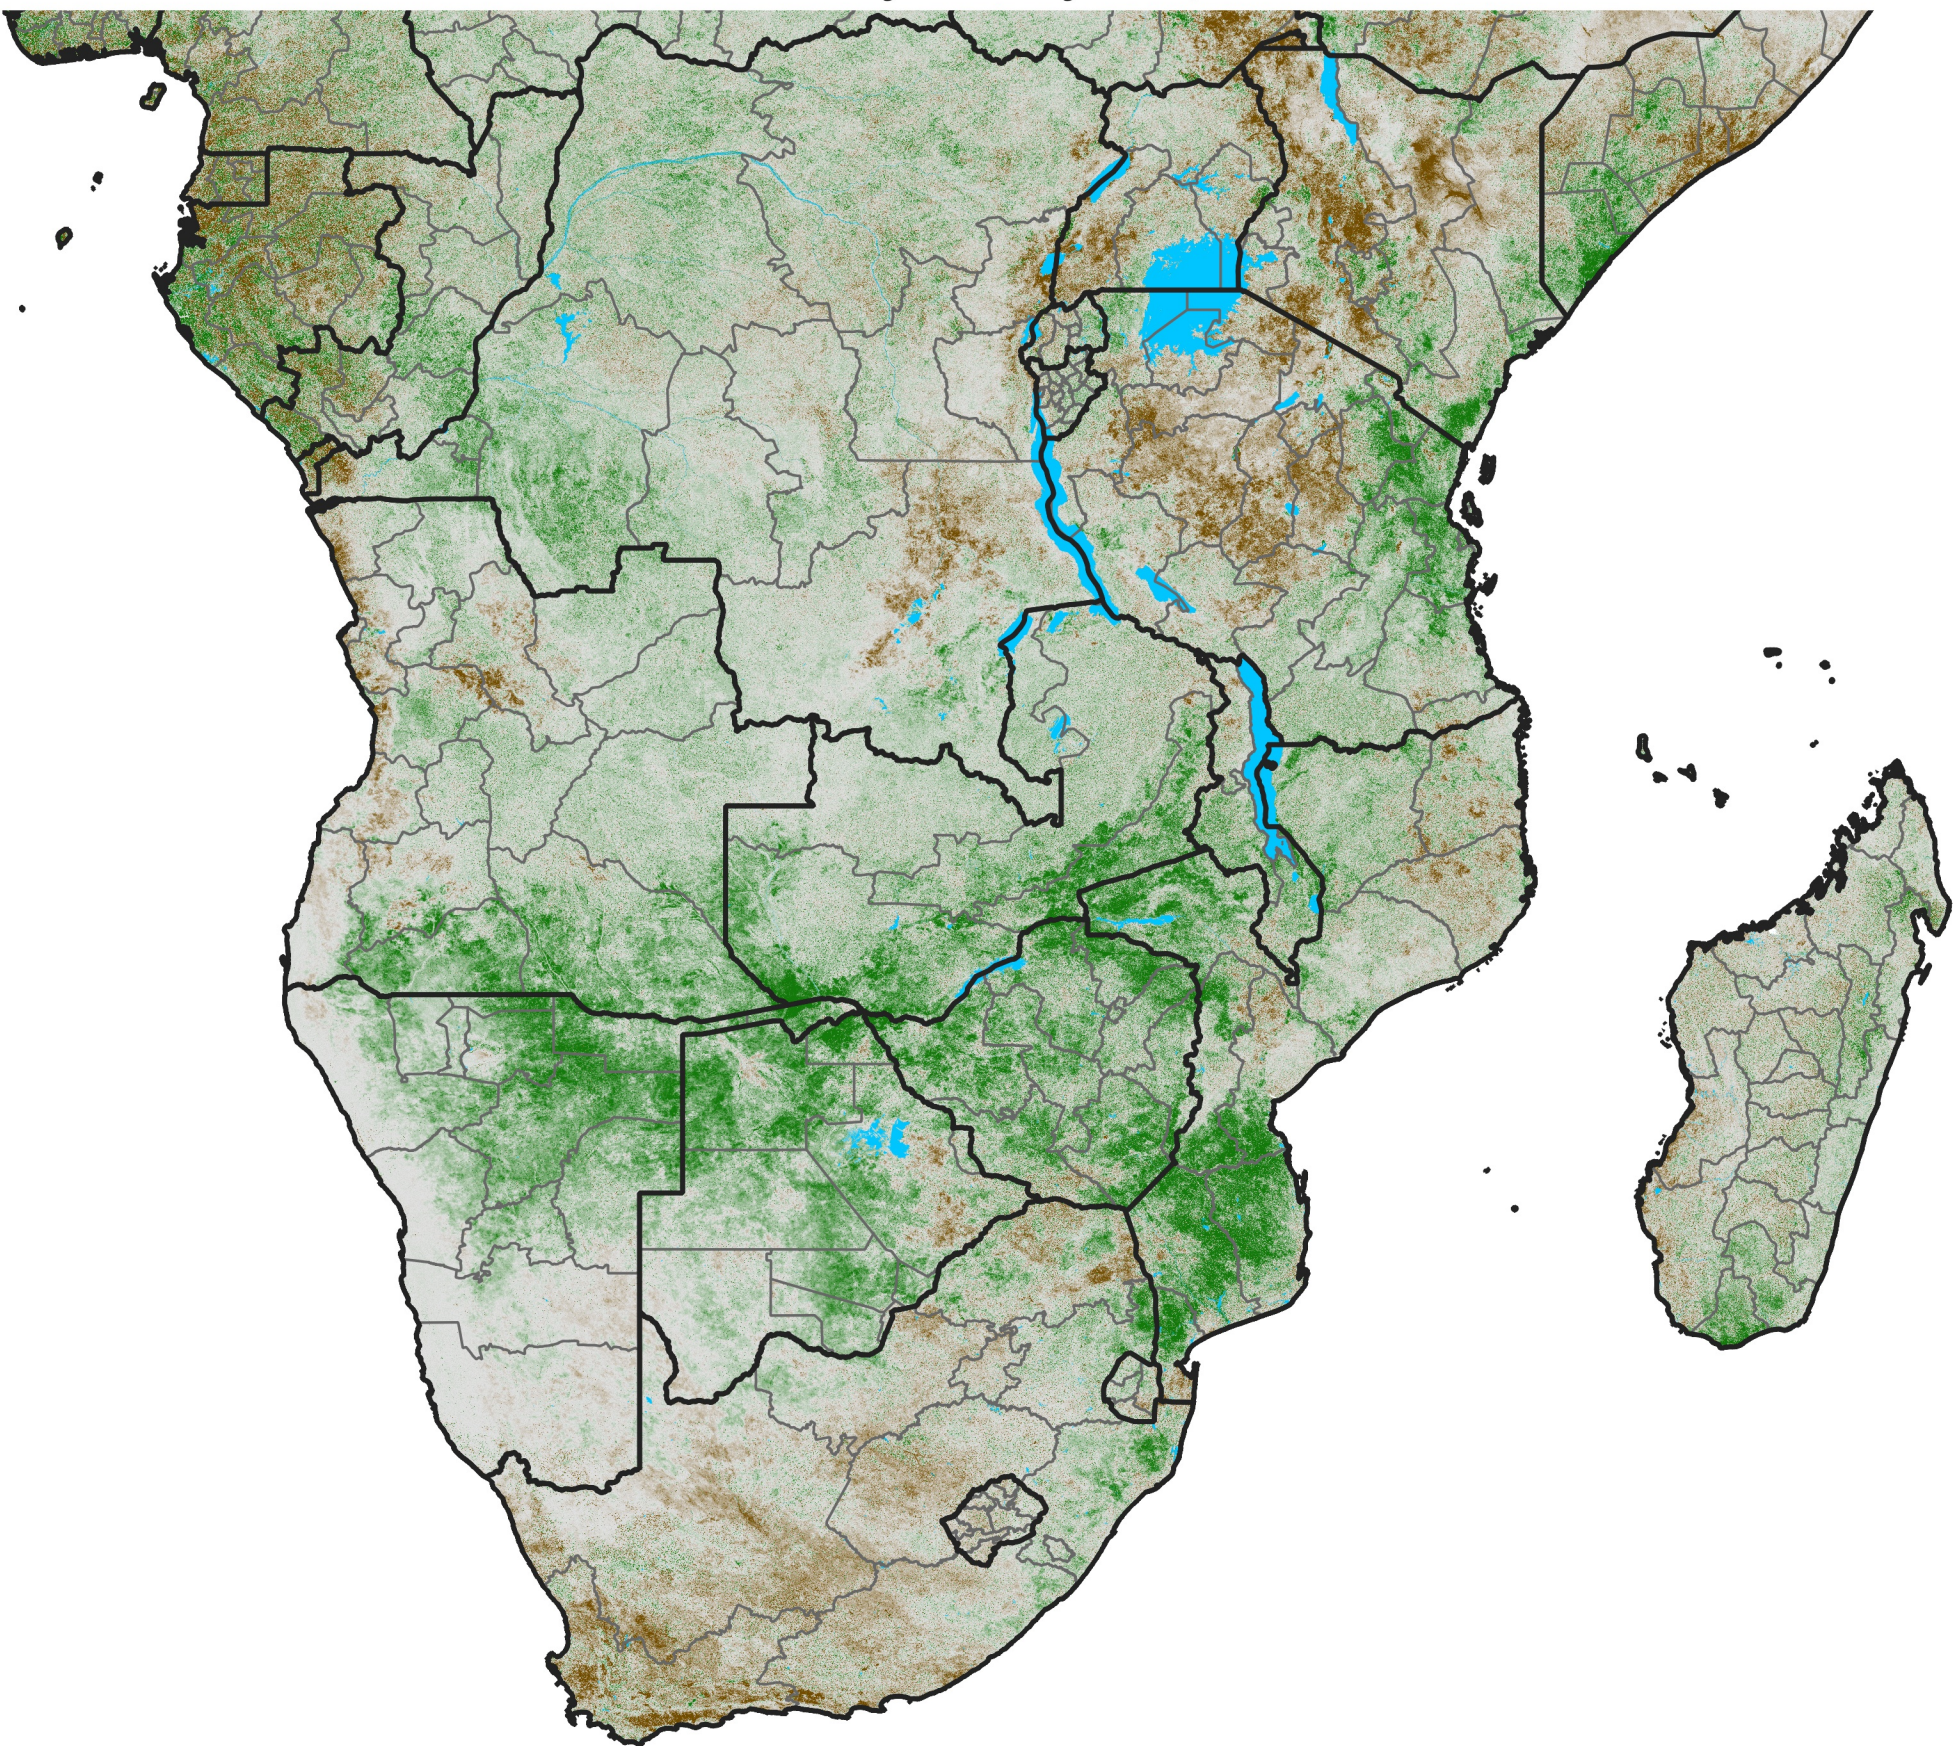

Southern Africa

NDVI Difference

2017 minus 2016

Period 37 / Jun 26 - Jul 05, 2017

NDVI Difference

< -0.3 -0.2 -0.1 -0.05 0.05 0.1 0.2 >0.3

Negative

No Difference