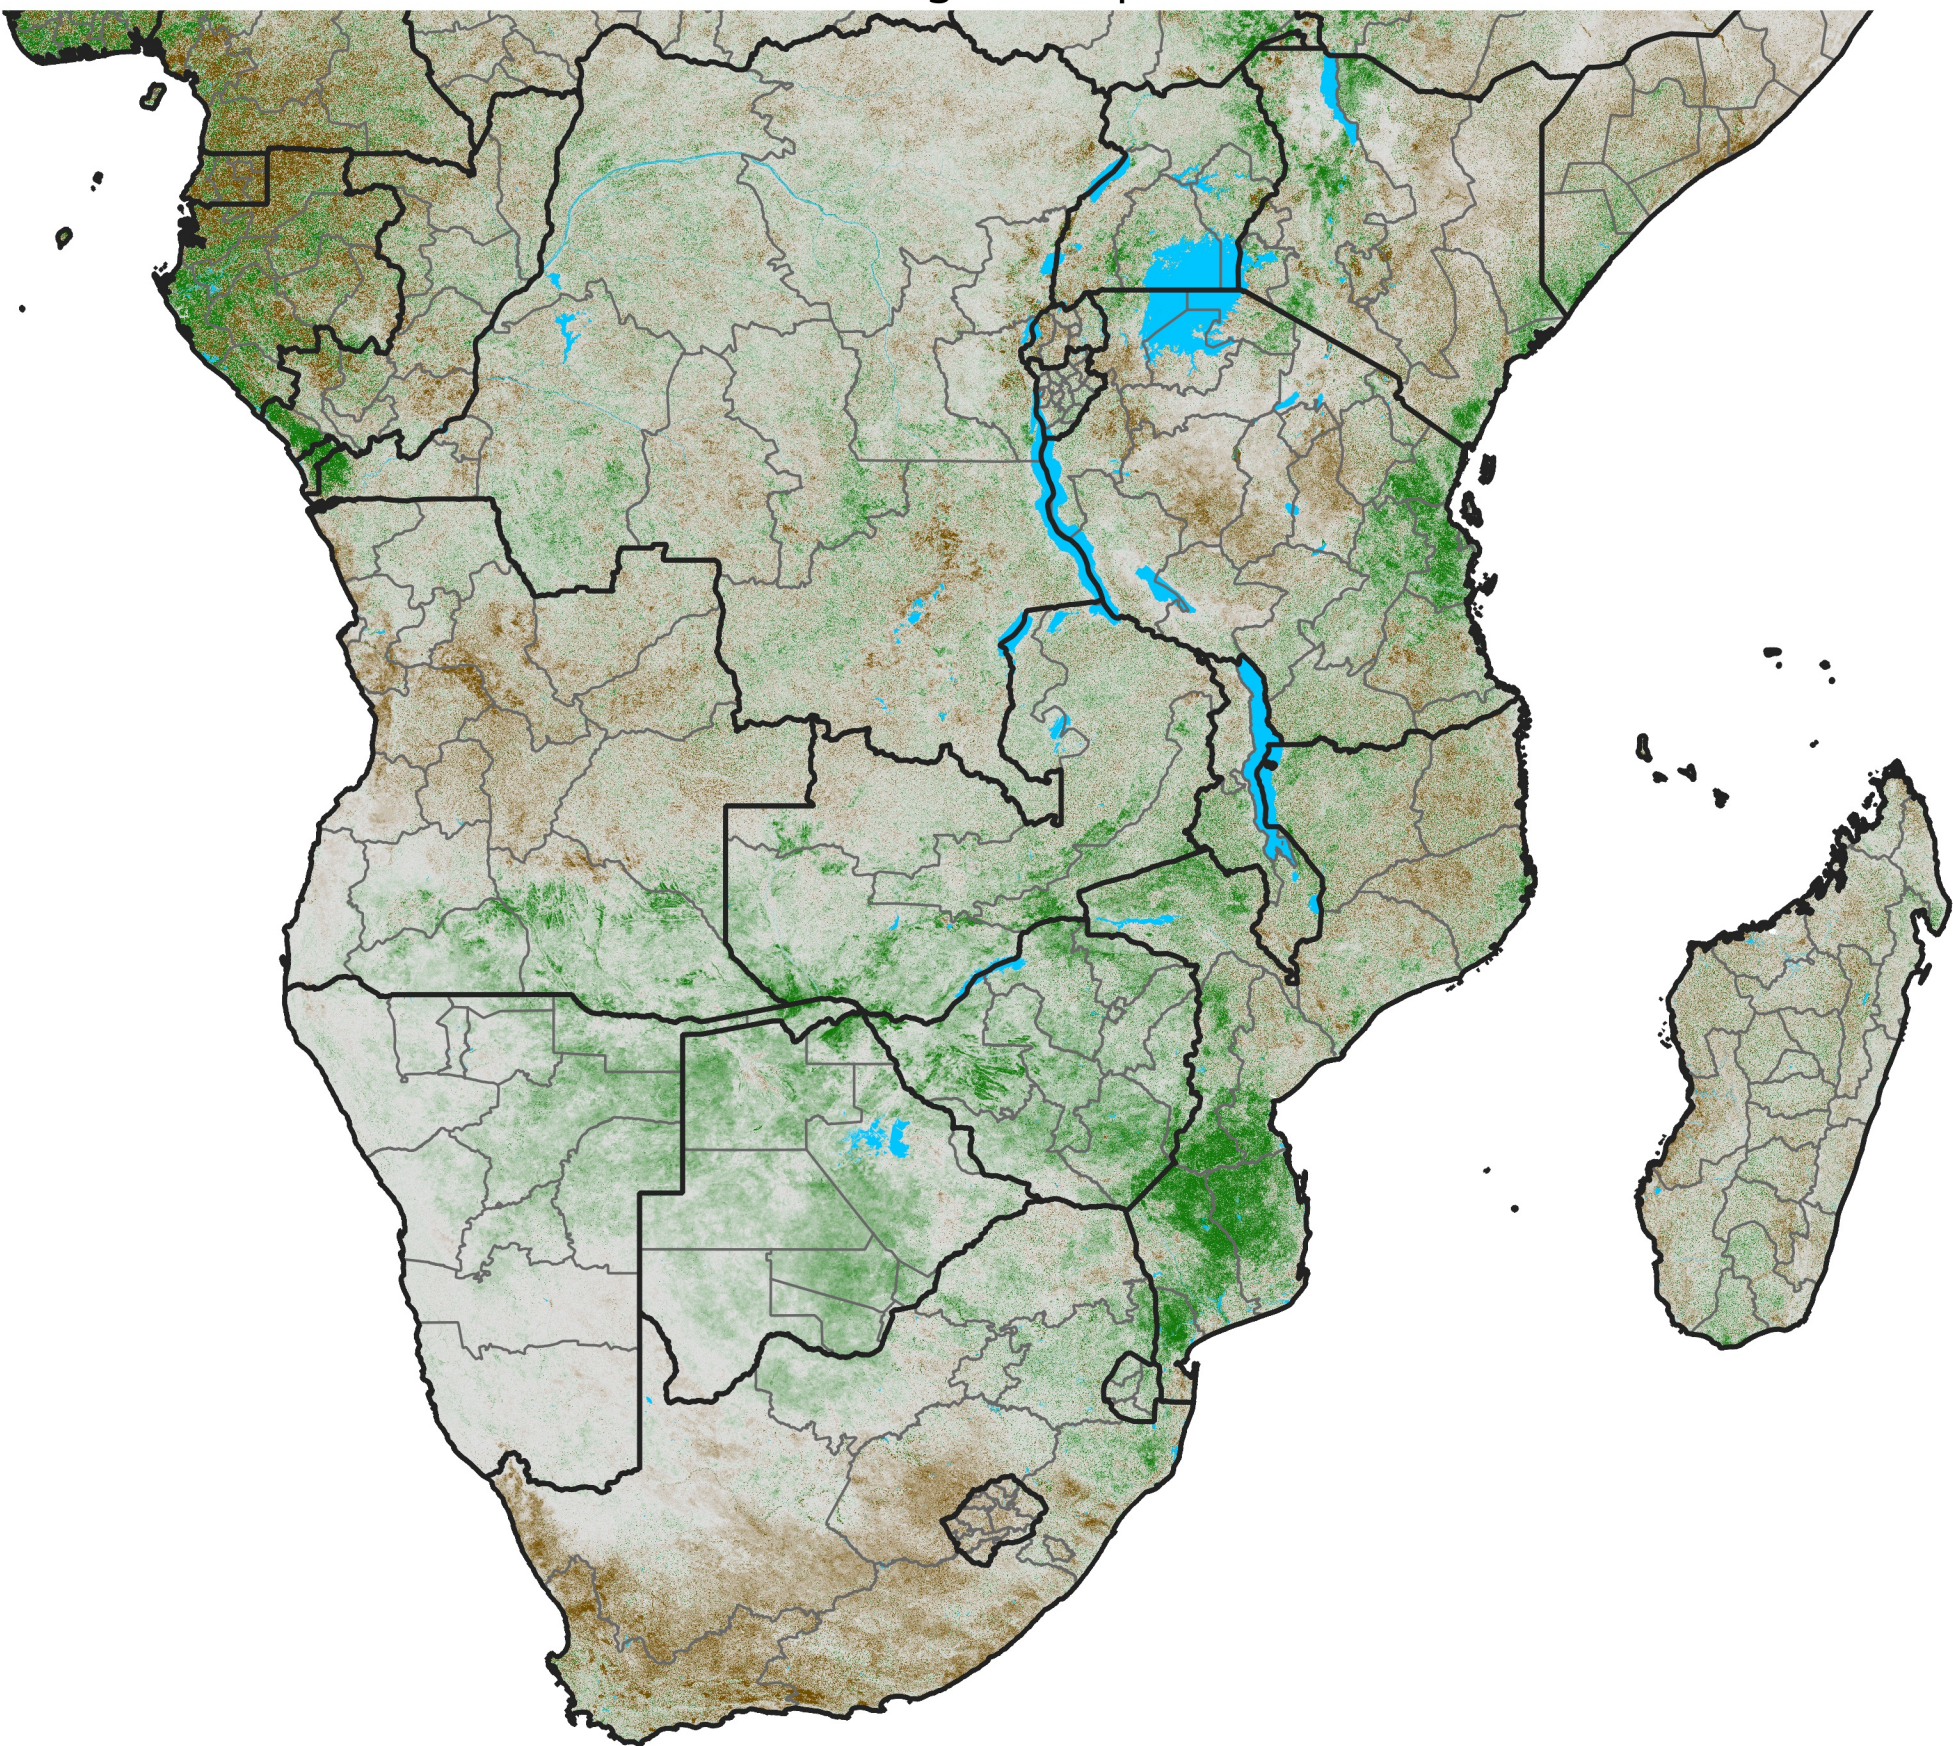

Southern Africa

NDVI Difference

2017 minus 2016

Period 49 / Aug 26 - Sep 05, 2017

NDVI Difference

<math>< -0.3</math> -0.2 -0.1 -0.05 0.05 0.1 0.2 > 0.3

Negative

No Difference