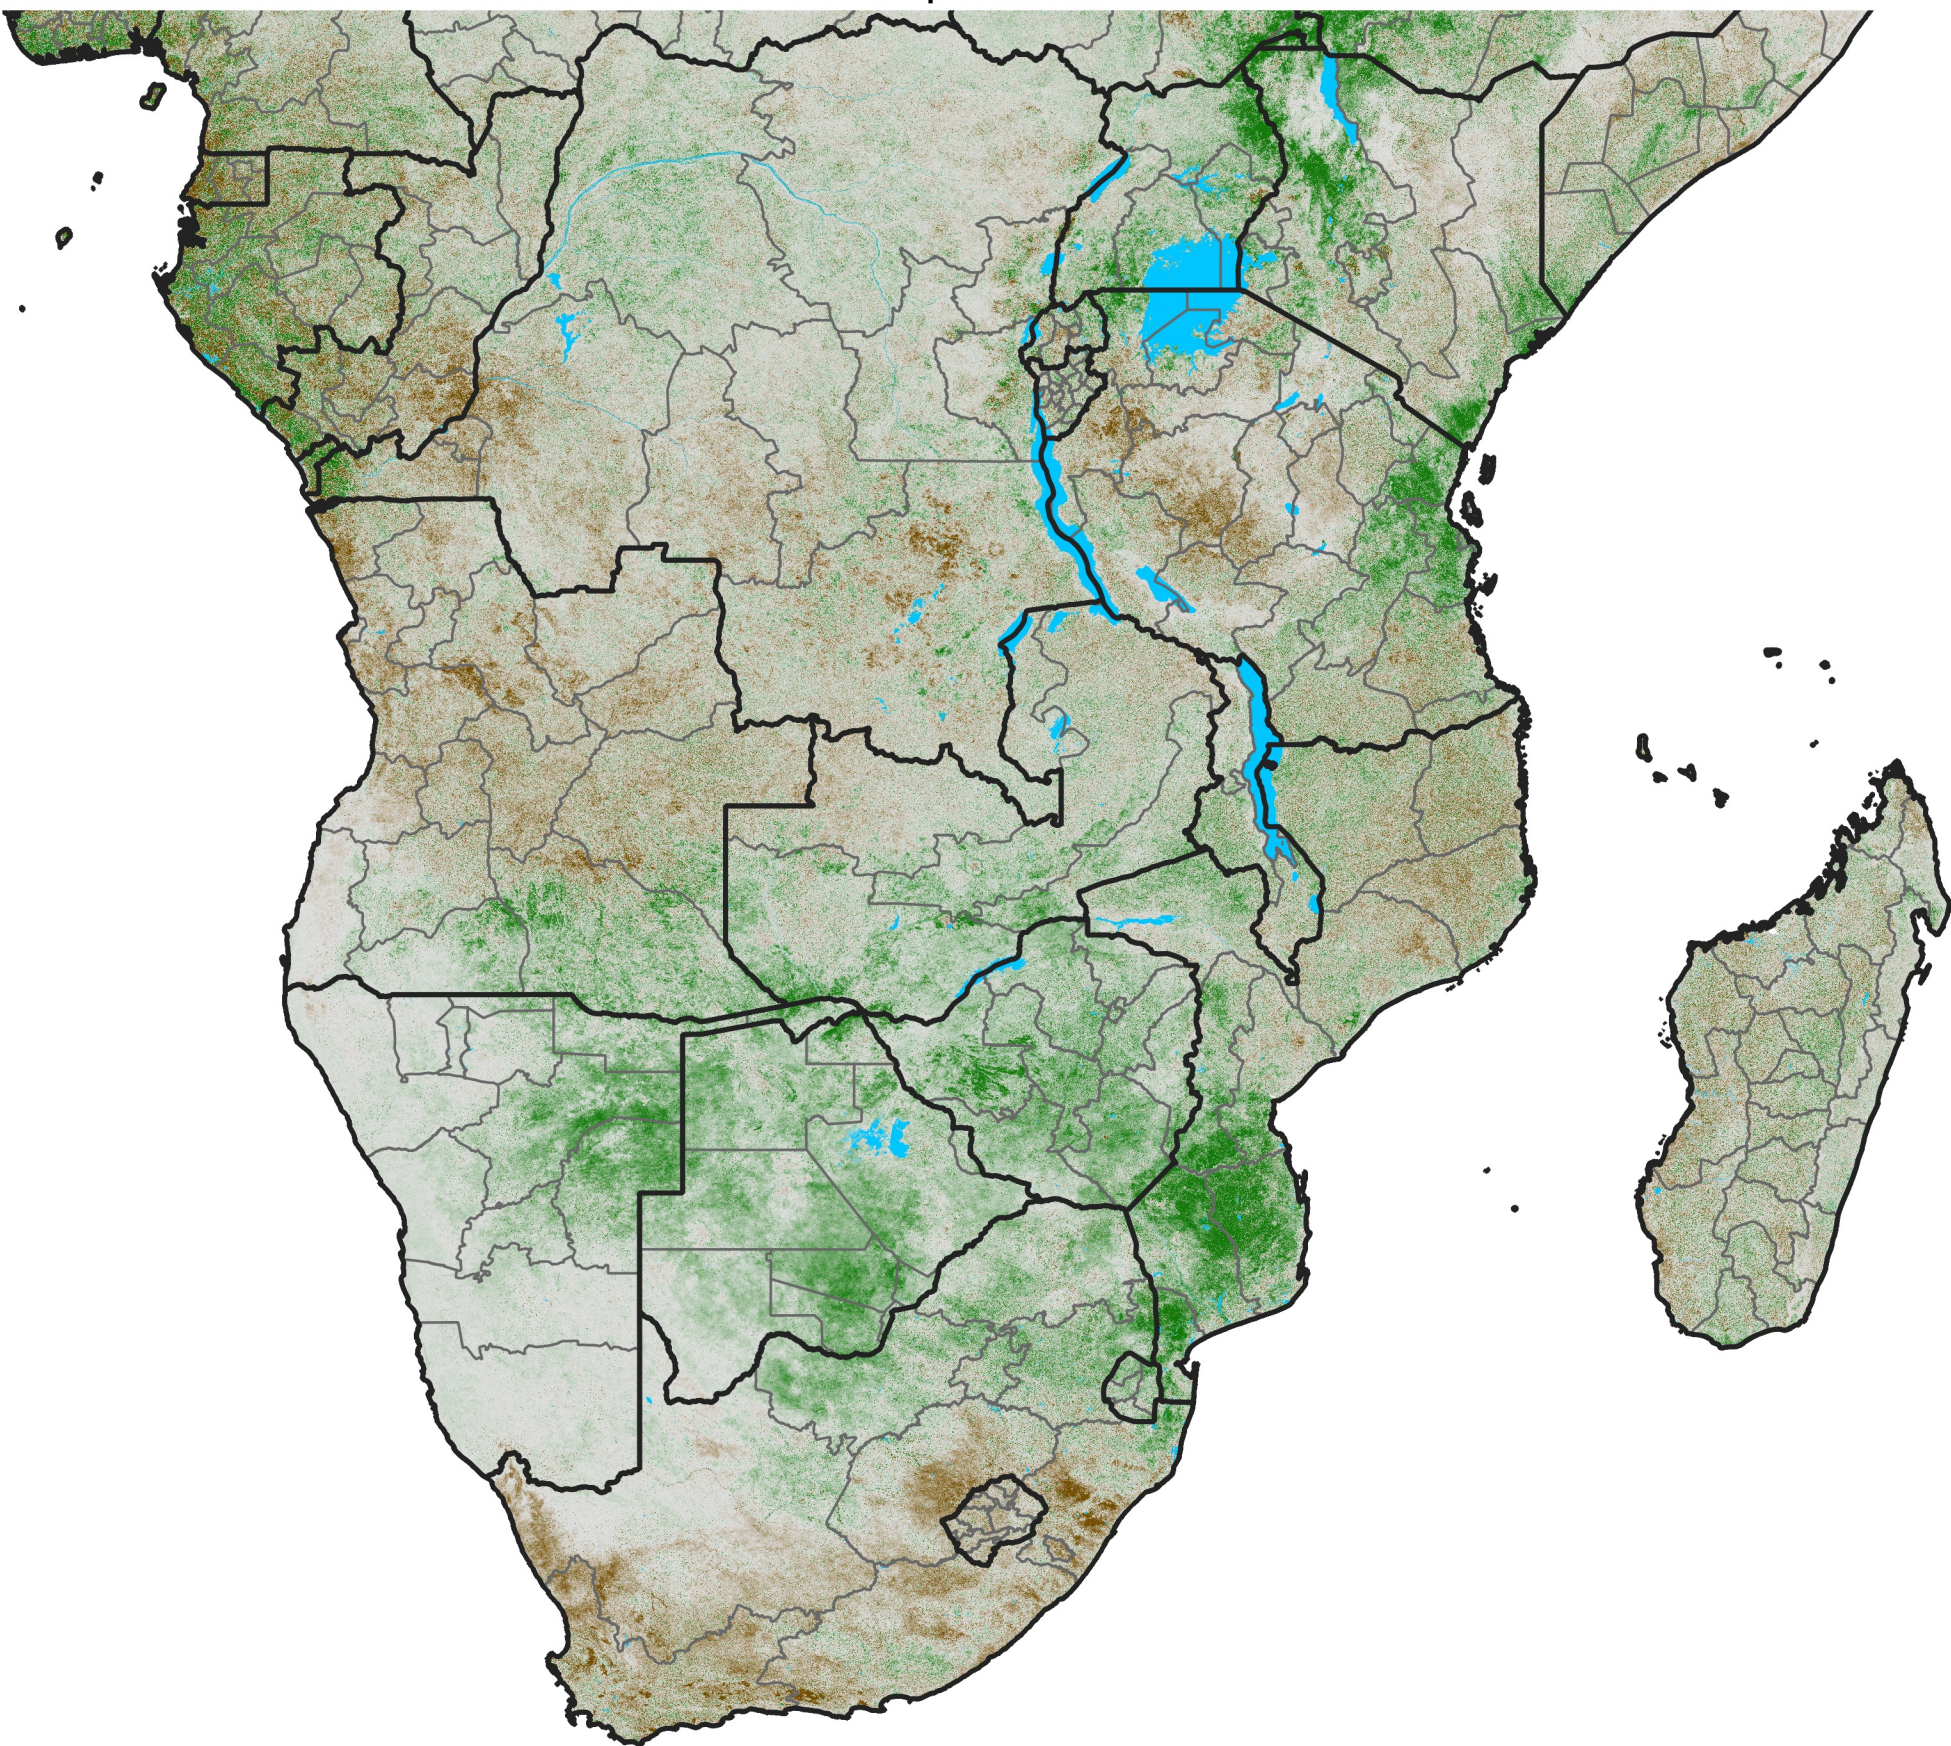

Southern Africa

NDVI Difference

2017 minus 2016

Period 55 / Sep 26 - Oct 05, 2017

NDVI Difference

< -0.3 -0.2 -0.1 -0.05 0.05 0.1 0.2 >0.3

Negative

No Difference