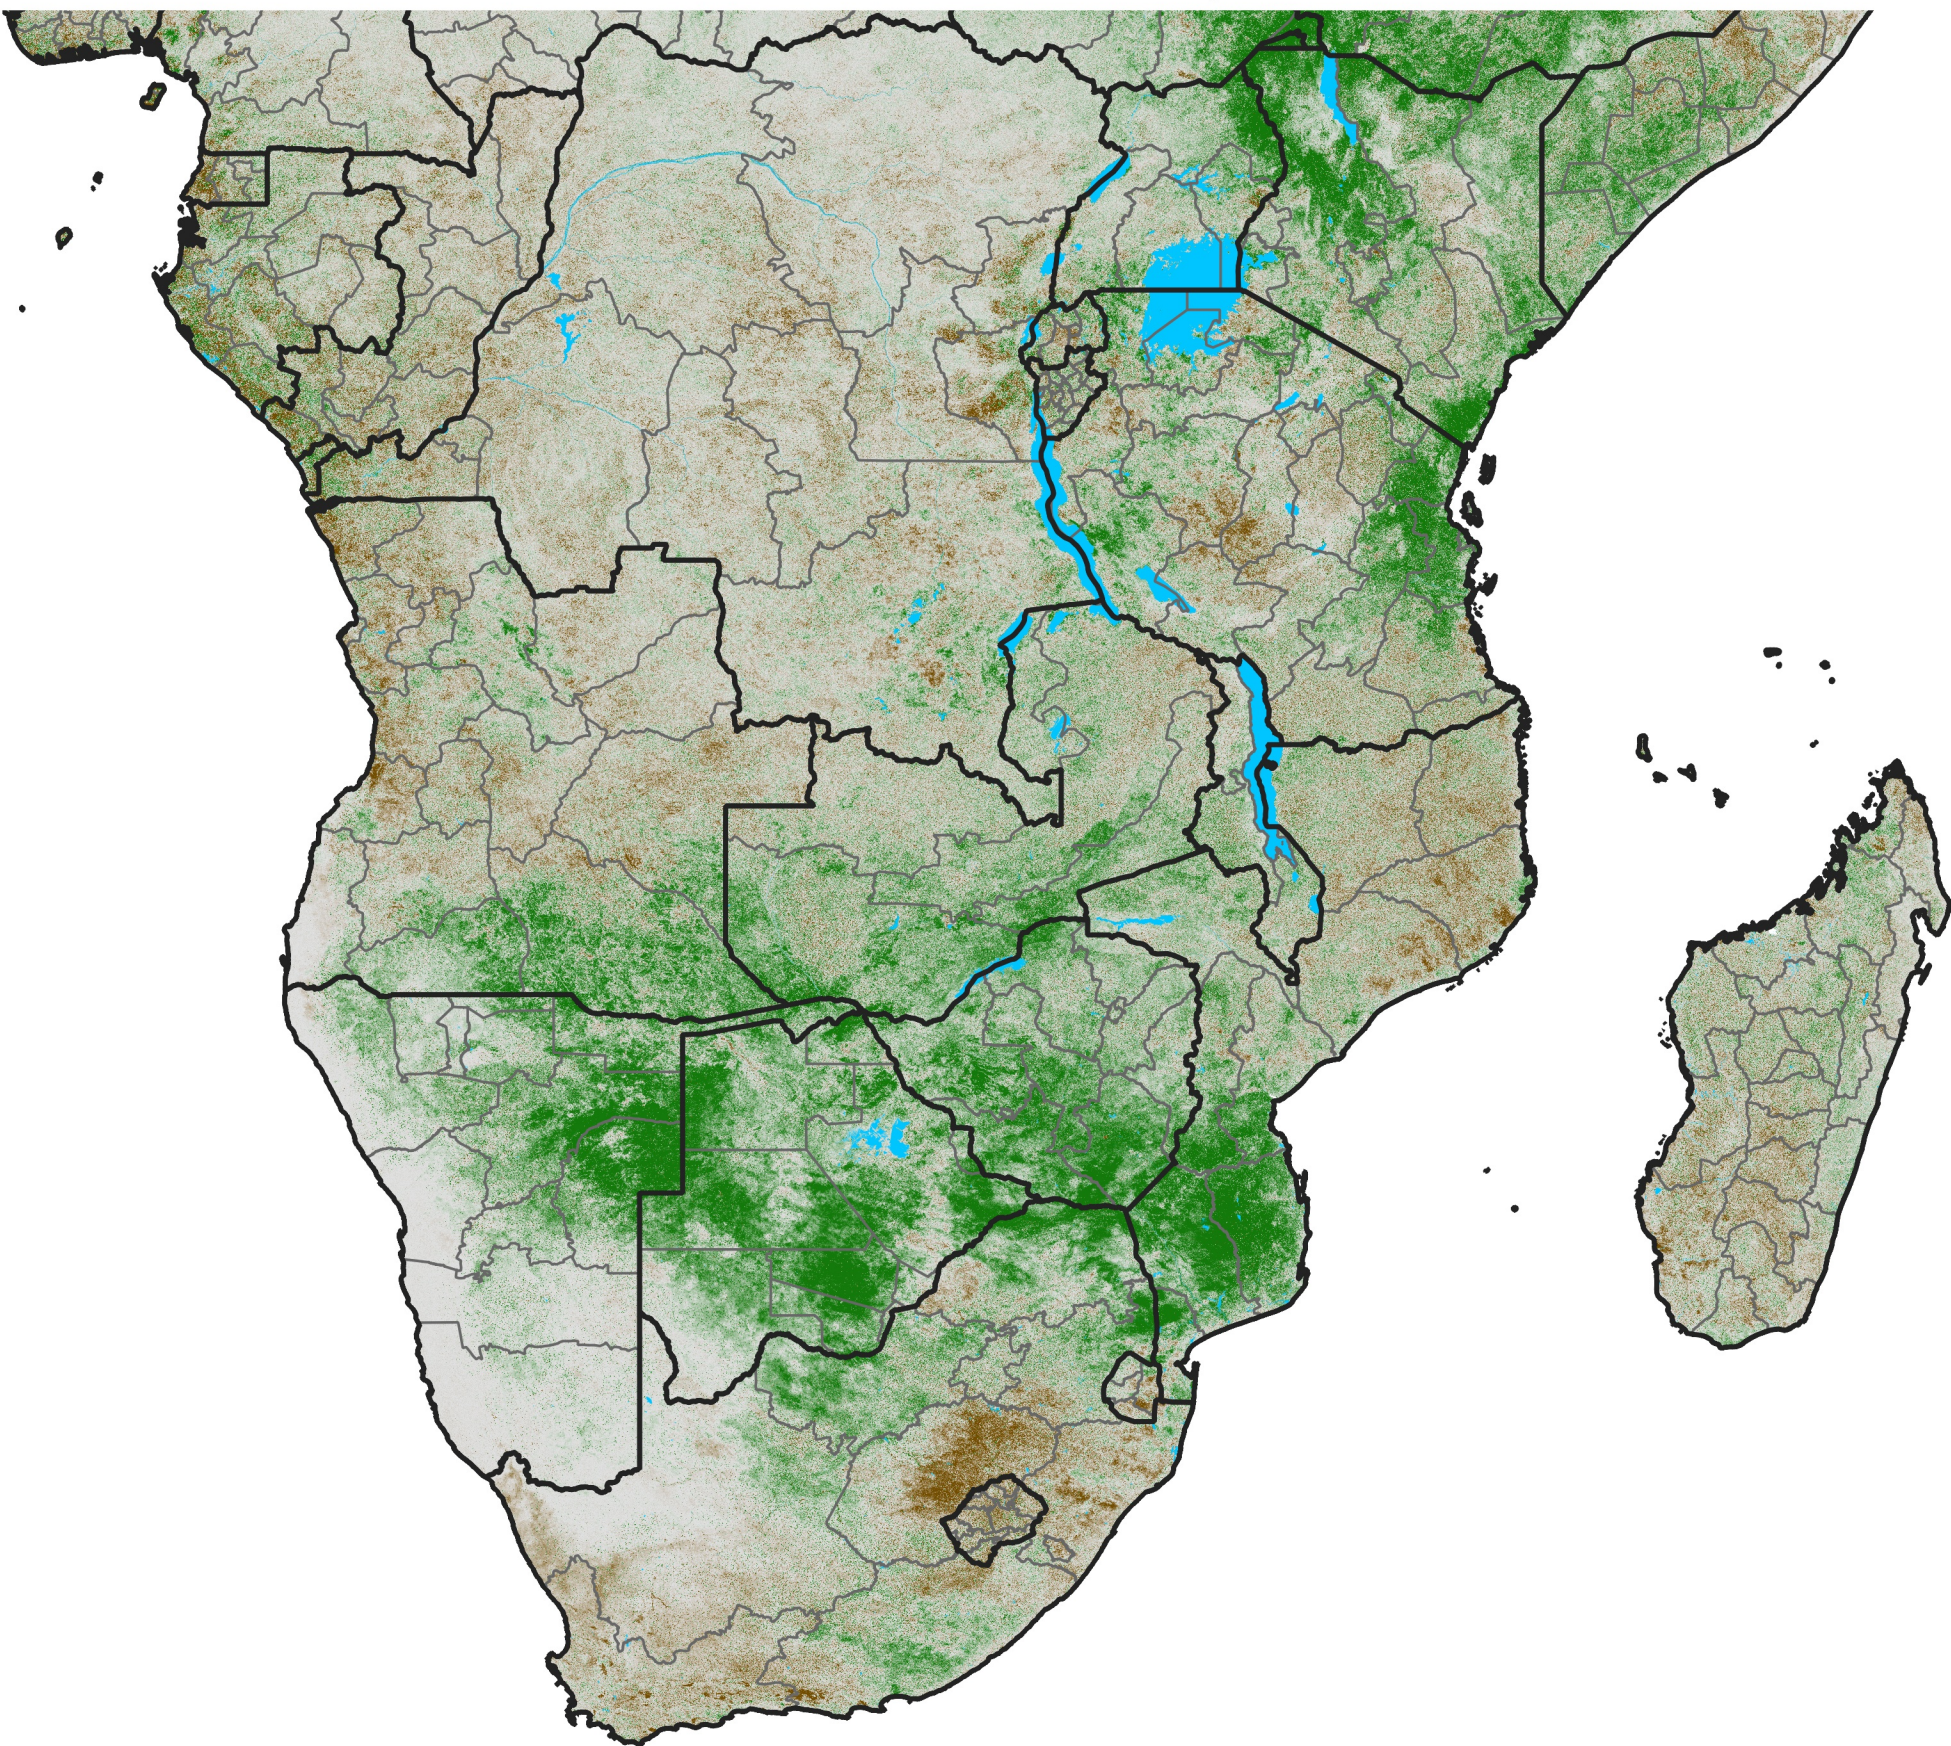

Southern Africa

NDVI Difference

2017 minus 2016

Period 61 / Oct 26 - Nov 05, 2017

NDVI Difference

< -0.3 -0.2 -0.1 -0.05 0.05 0.1 0.2 >0.3

Negative

No Difference