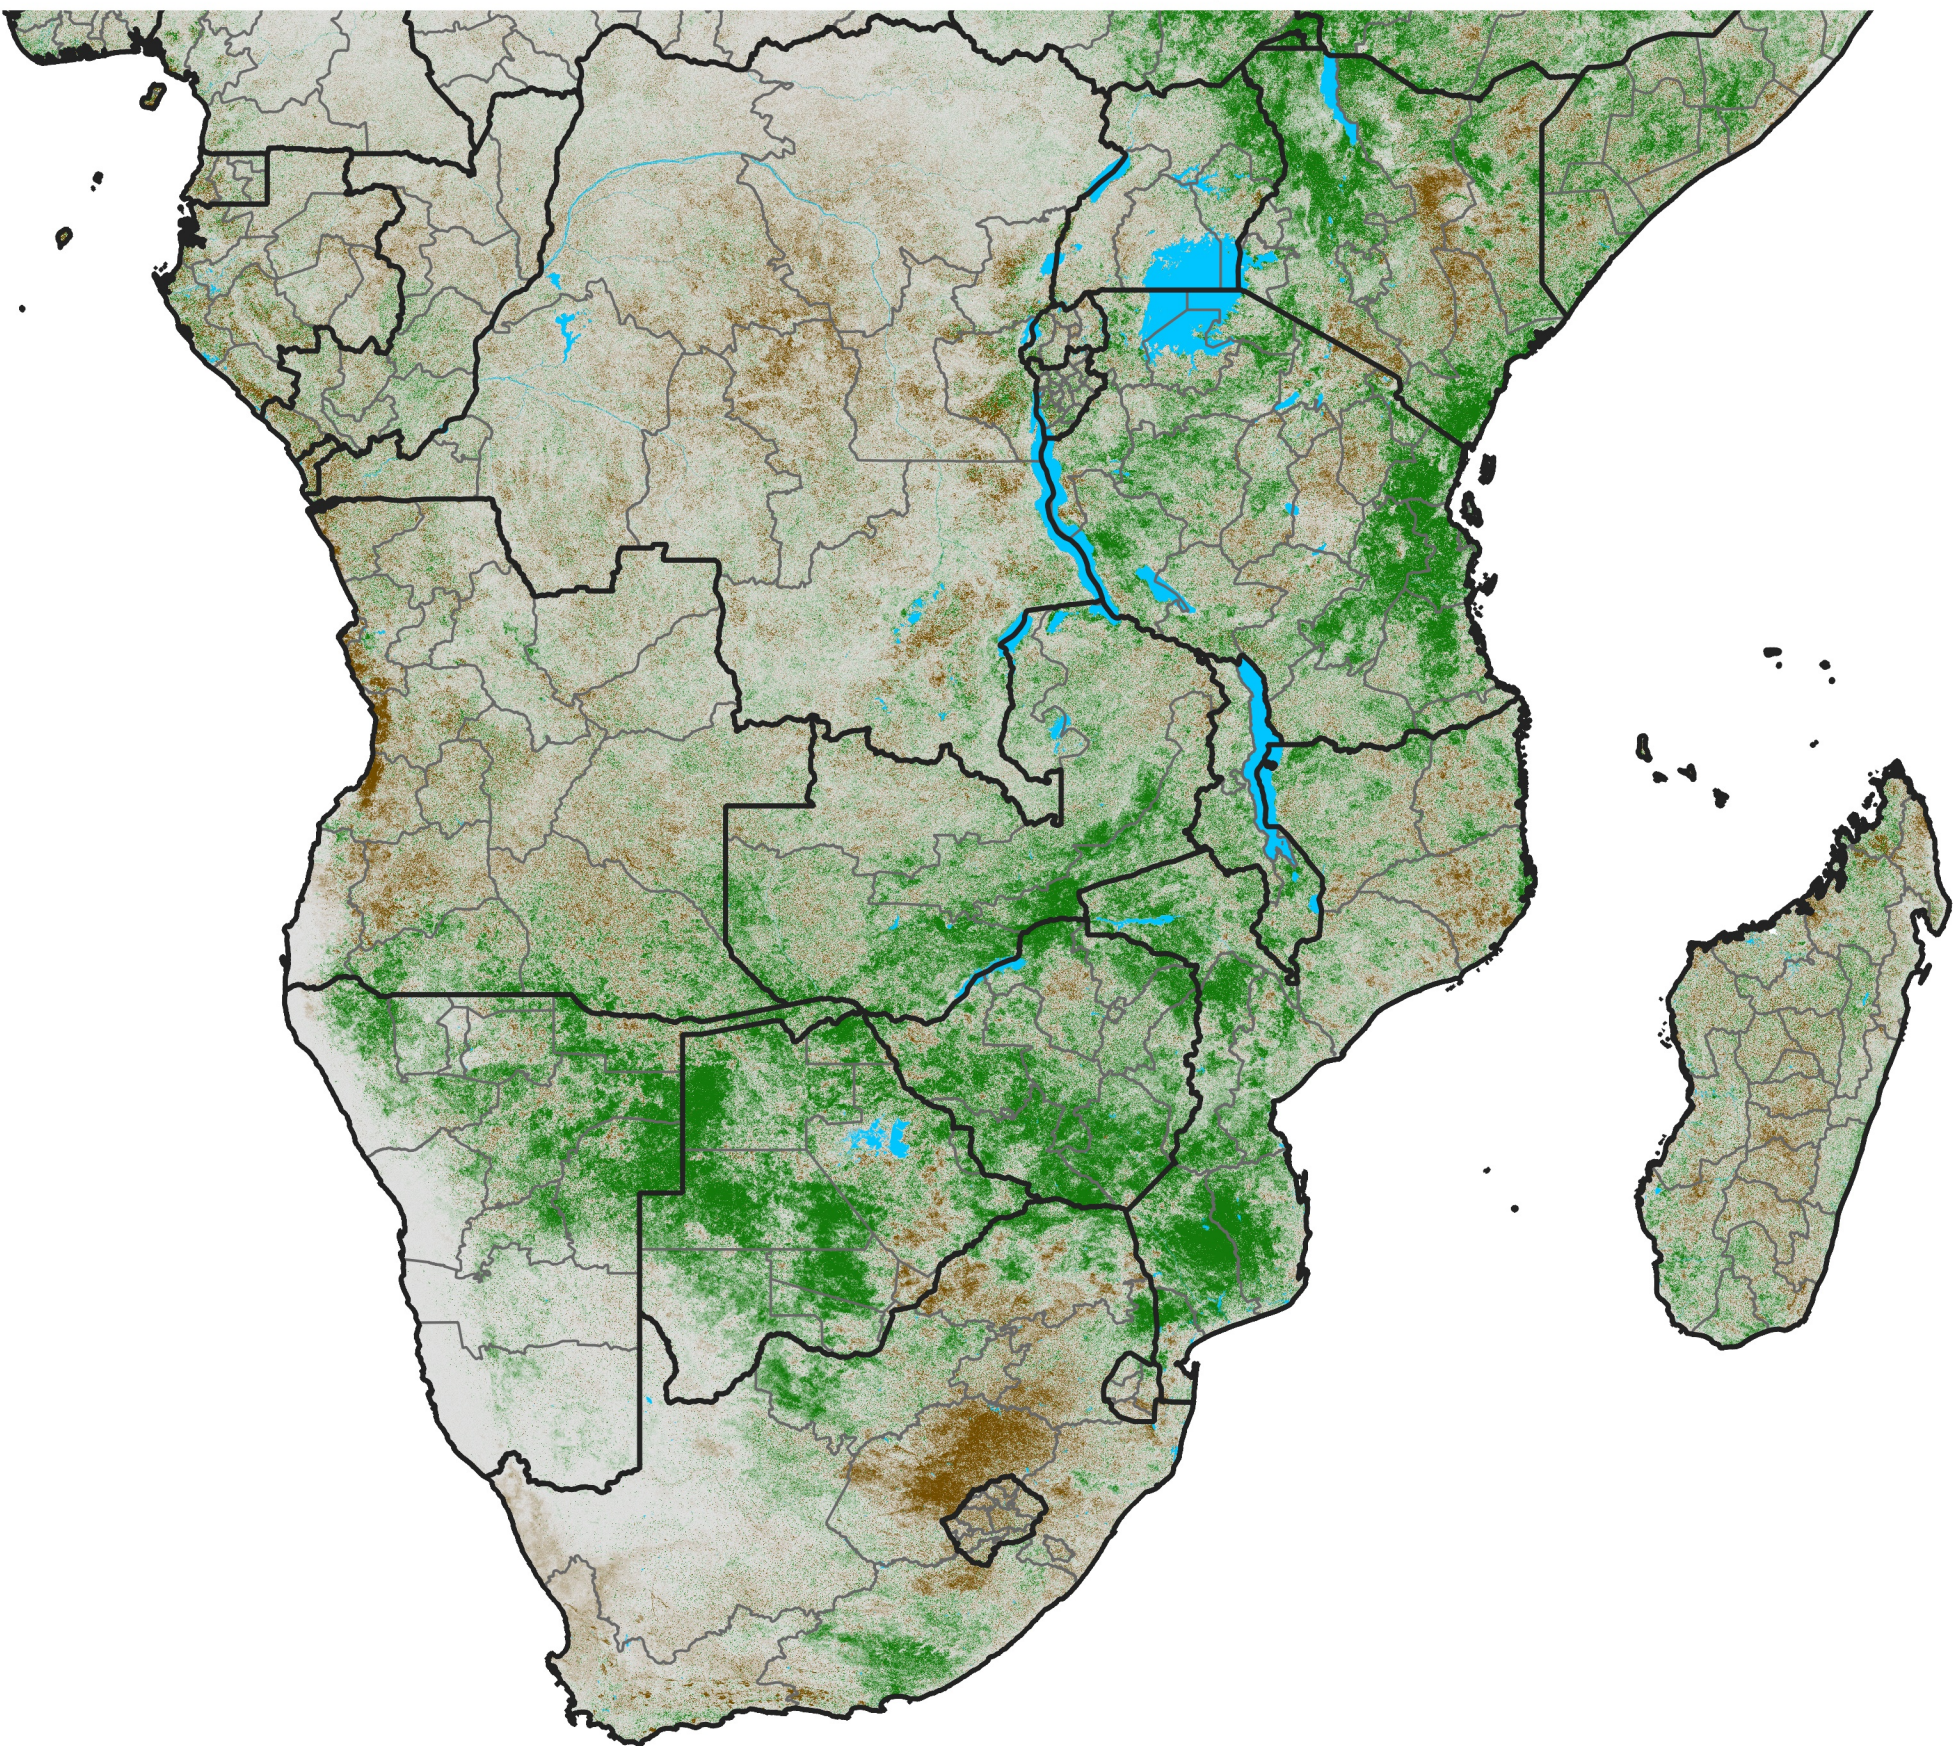

# Southern Africa

## NDVI Difference

2017 minus 2016

Period 67 / Nov 26 - Dec 05, 2017

### NDVI Difference

< -0.3   -0.2   -0.1   -0.05   0.05   0.1   0.2   >0.3

Negative

No Difference

Positive