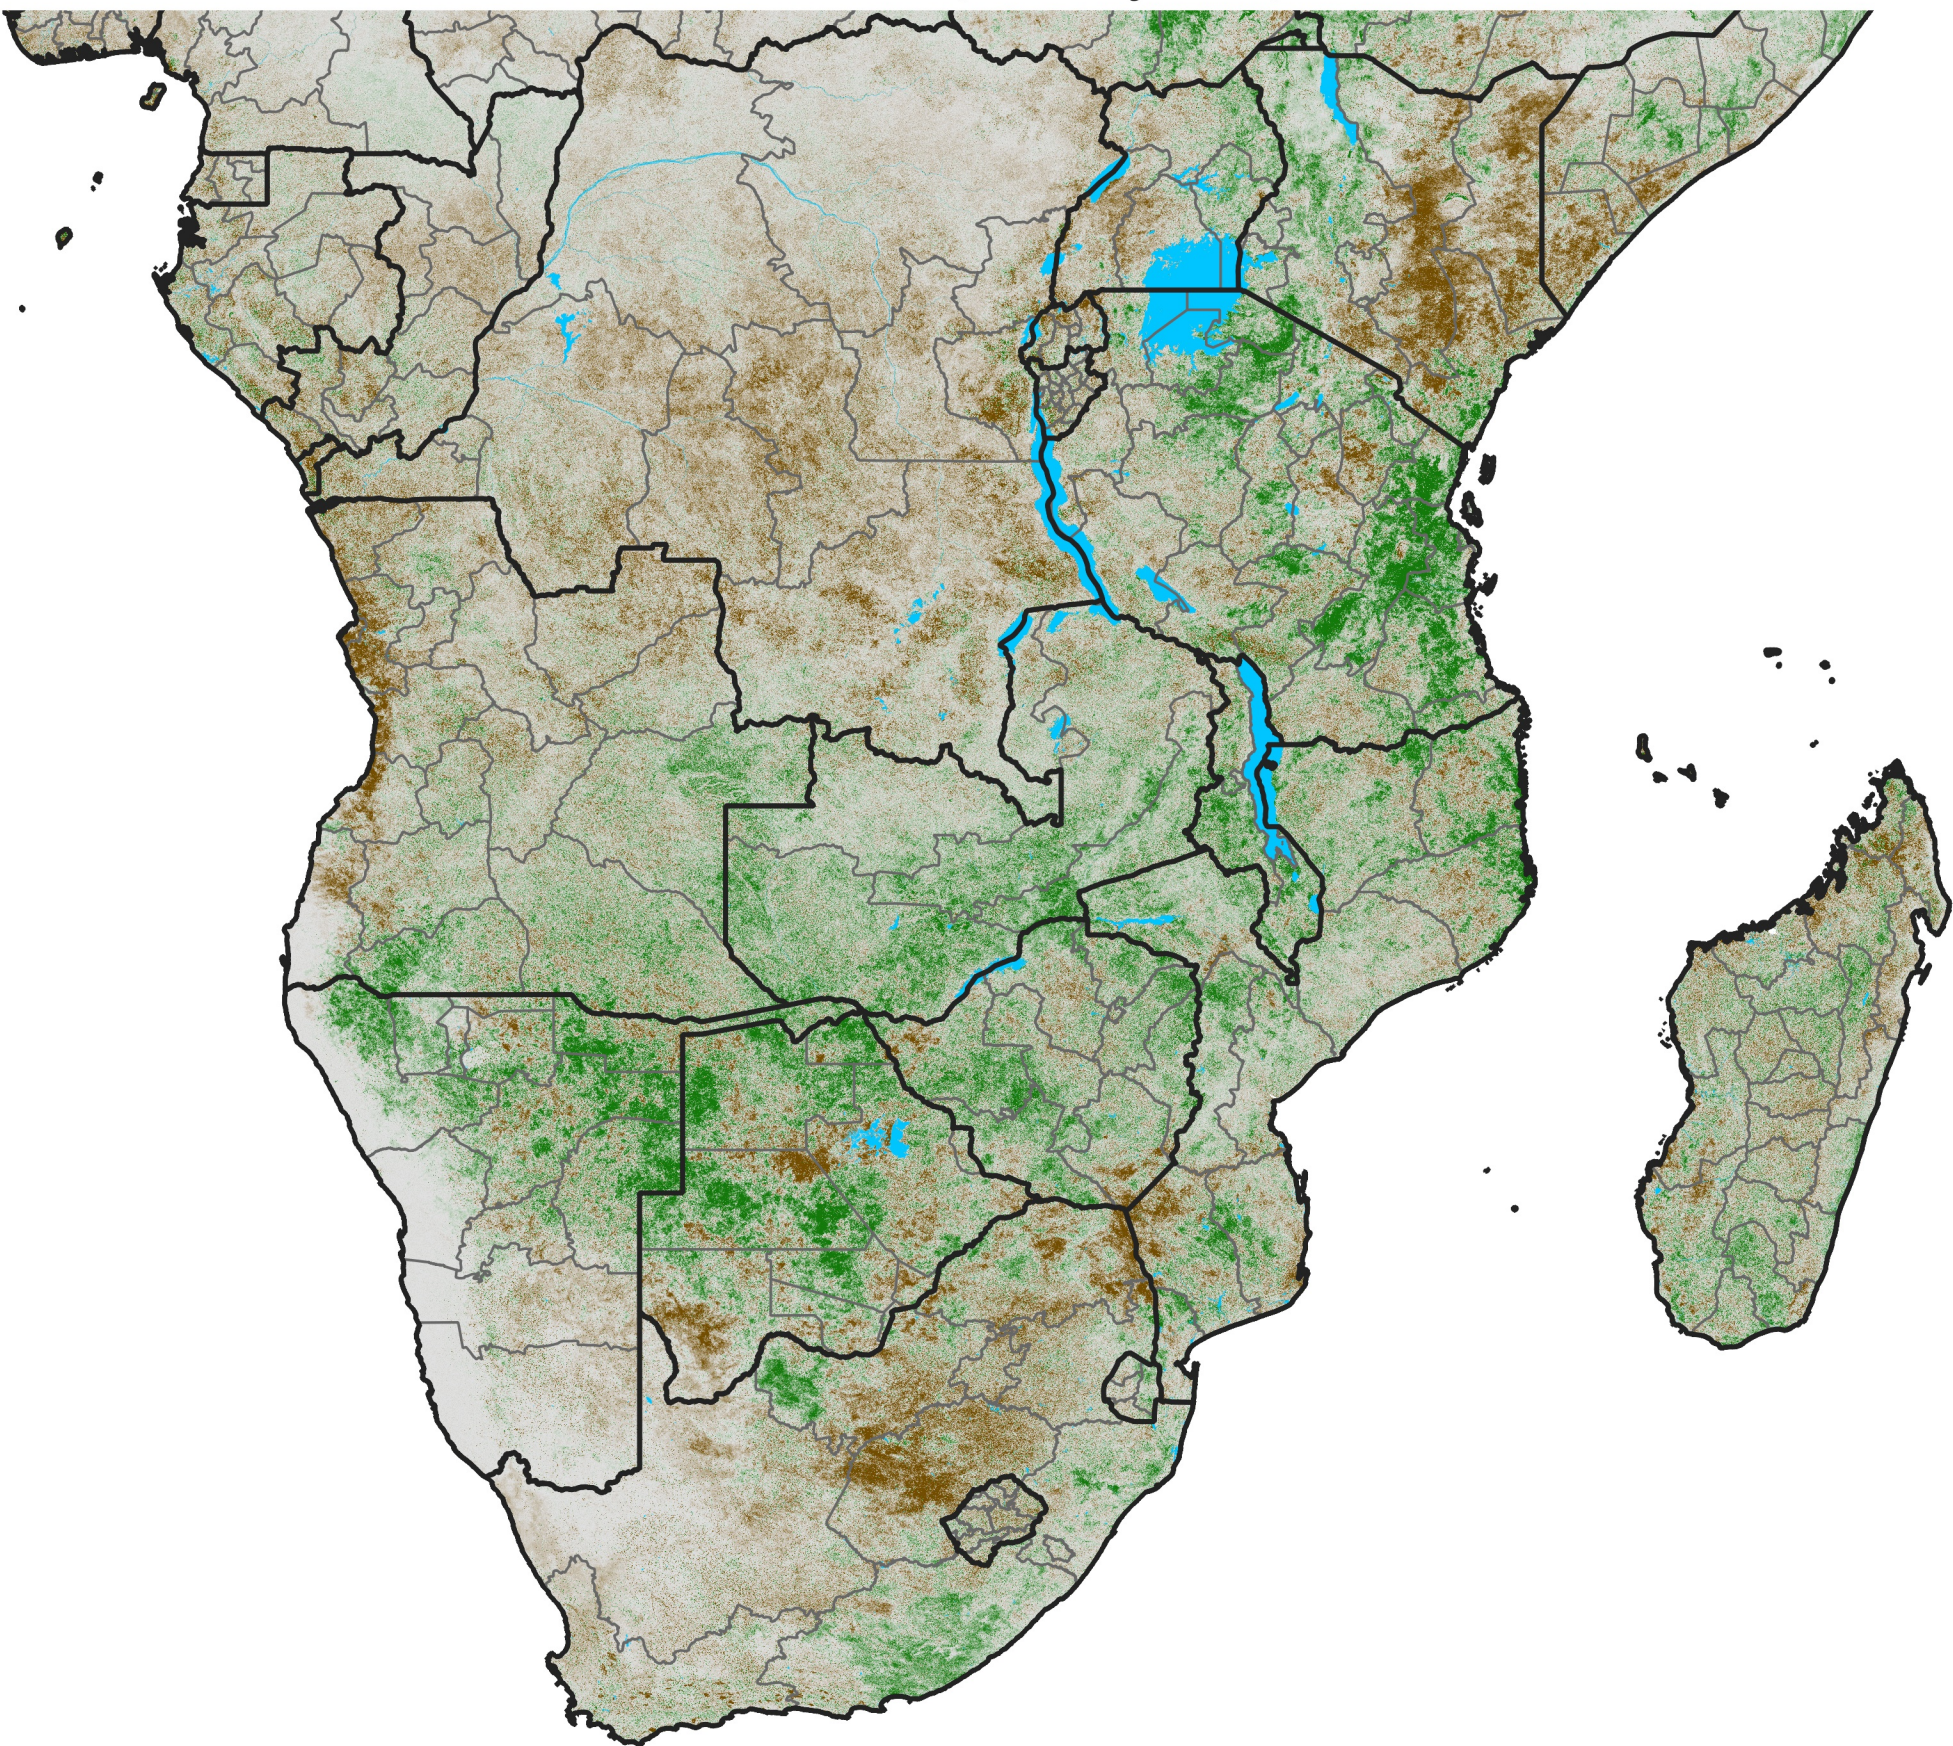

Southern Africa

NDVI Difference

2018 minus 2017

Period 01 / Dec 26, 2017 - Jan 05, 2018

NDVI Difference

< -0.3 -0.2 -0.1 -0.05 0.05 0.1 0.2 >0.3

Negative

No Difference