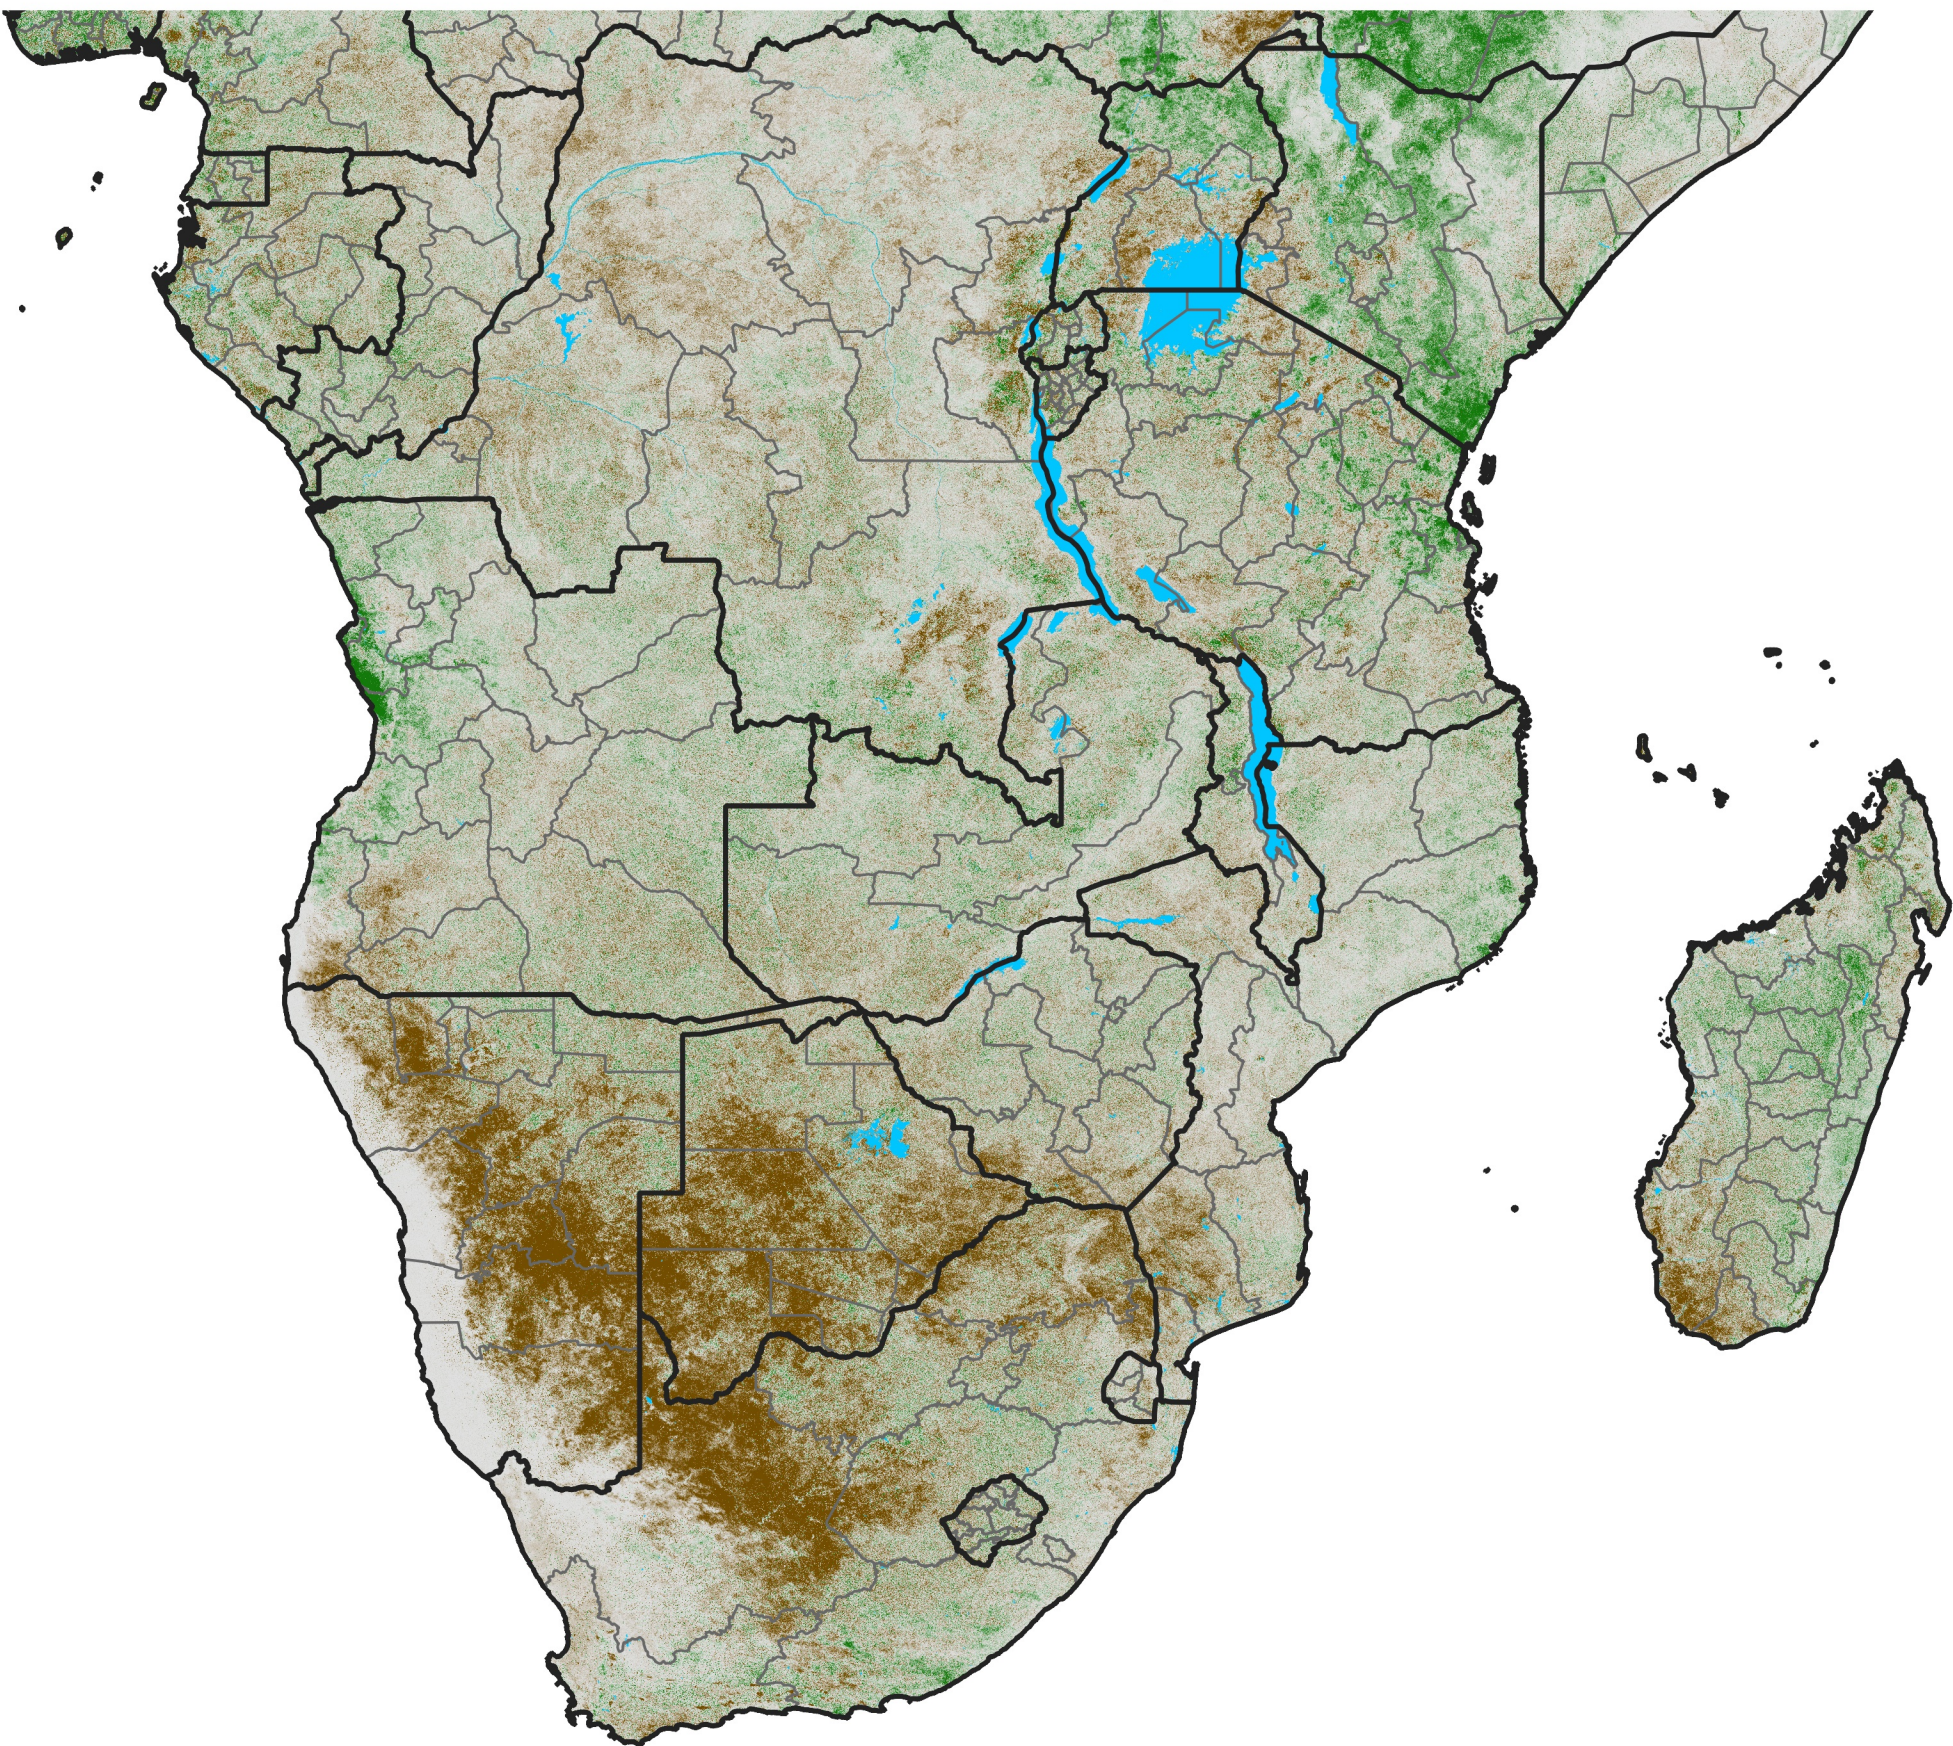

Southern Africa

NDVI Difference

2018 minus 2017

Period 14 / Mar 01 - 10, 2018

NDVI Difference

< -0.3 -0.2 -0.1 -0.05 0.05 0.1 0.2 >0.3

Negative

No Difference