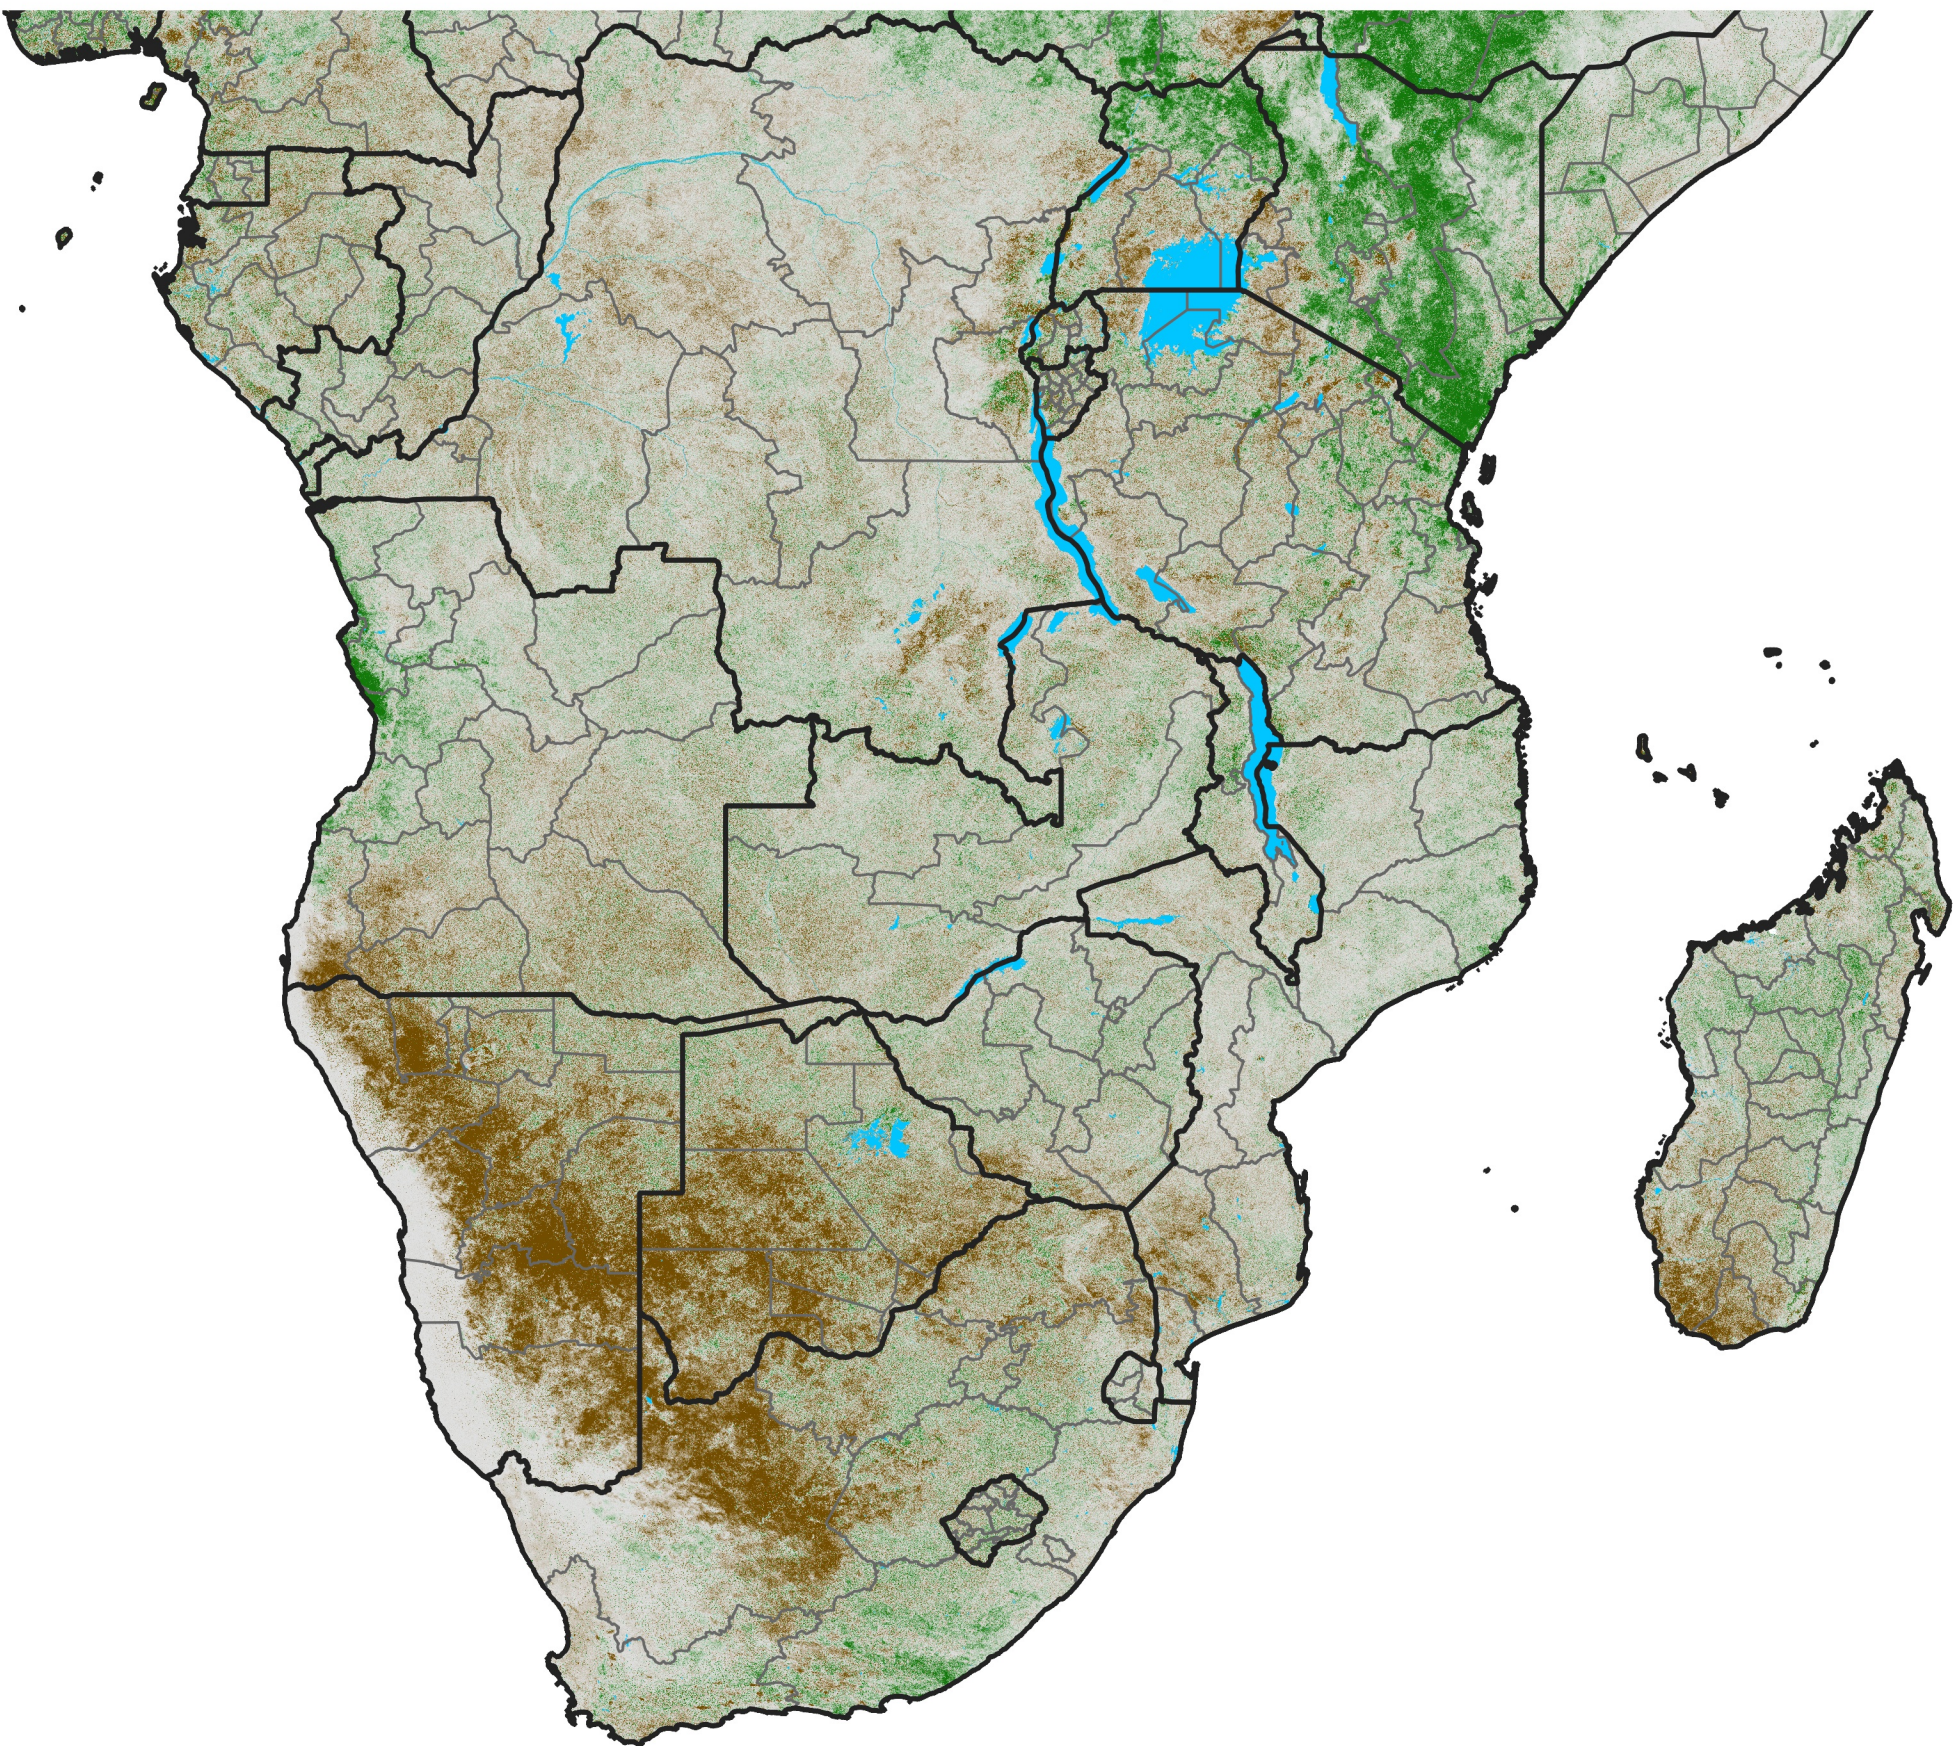

Southern Africa

NDVI Difference

2018 minus 2017

Period 16 / Mar 11 - 20, 2018

NDVI Difference

< -0.3 -0.2 -0.1 -0.05 0.05 0.1 0.2 >0.3

Negative

No Difference