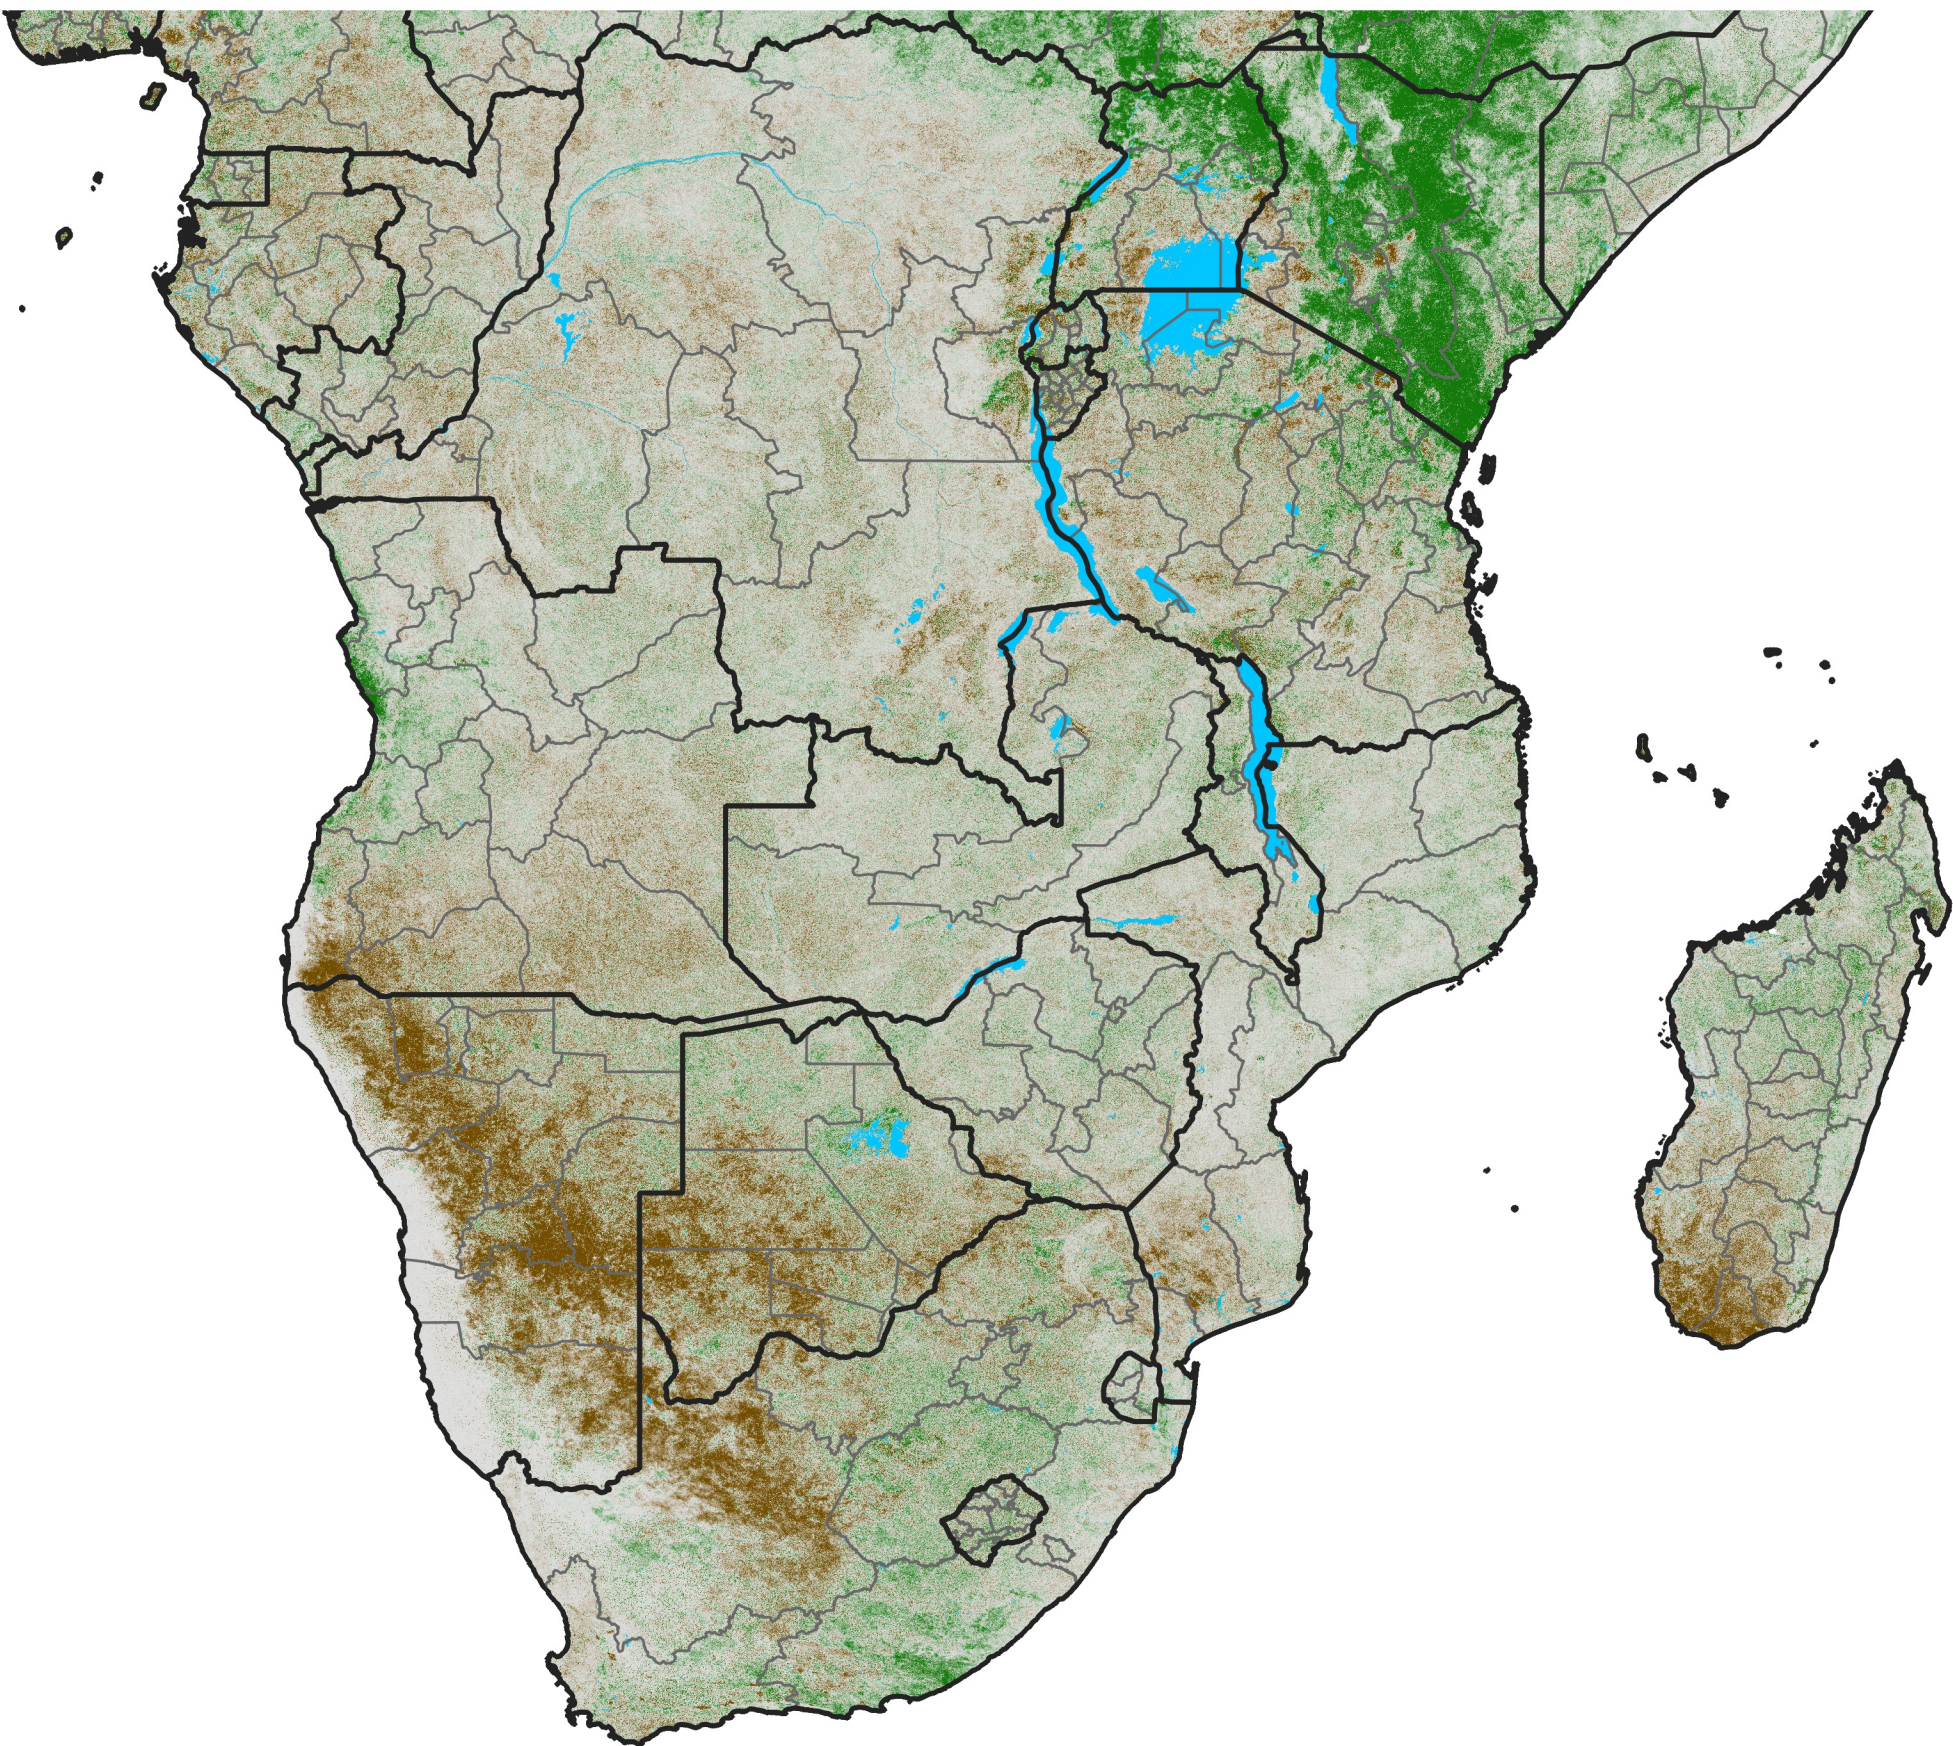

Southern Africa

NDVI Difference

2018 minus 2017

Period 18 / Mar 21 - 31, 2018

NDVI Difference

< -0.3 -0.2 -0.1 -0.05 0.05 0.1 0.2 >0.3

Negative

No Difference