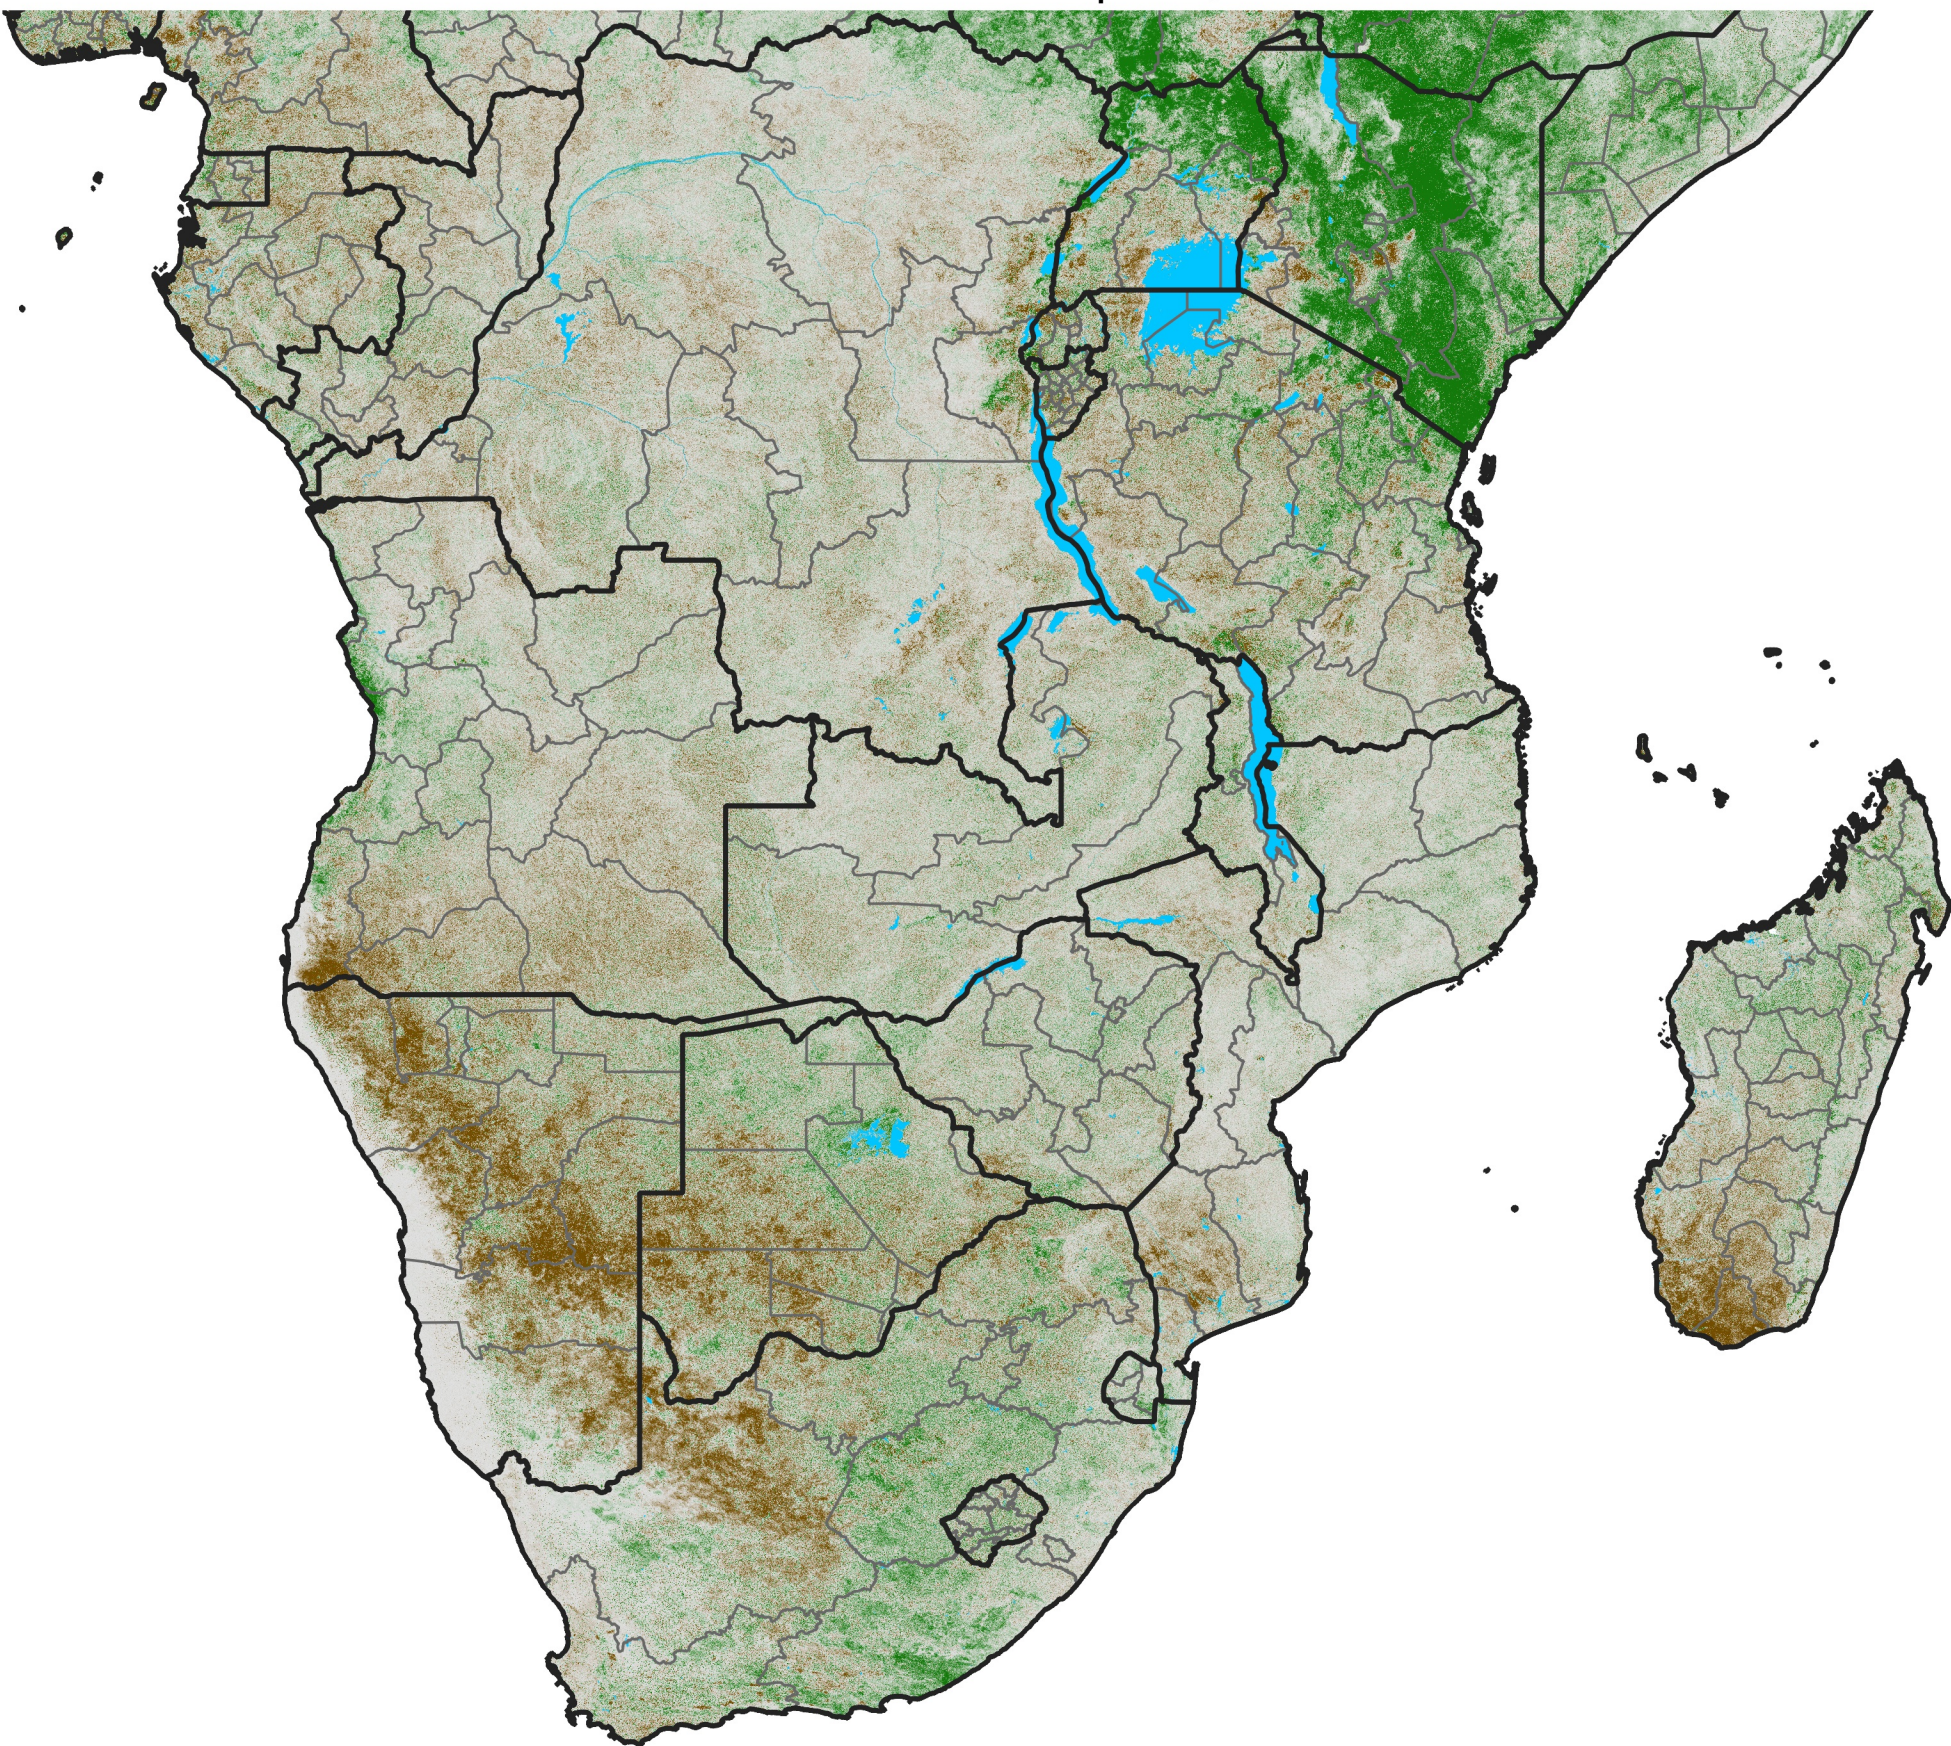

Southern Africa

NDVI Difference

2018 minus 2017

Period 19 / Mar 26 - Apr 05, 2018

NDVI Difference

< -0.3 -0.2 -0.1 -0.05 0.05 0.1 0.2 >0.3

Negative

No Difference