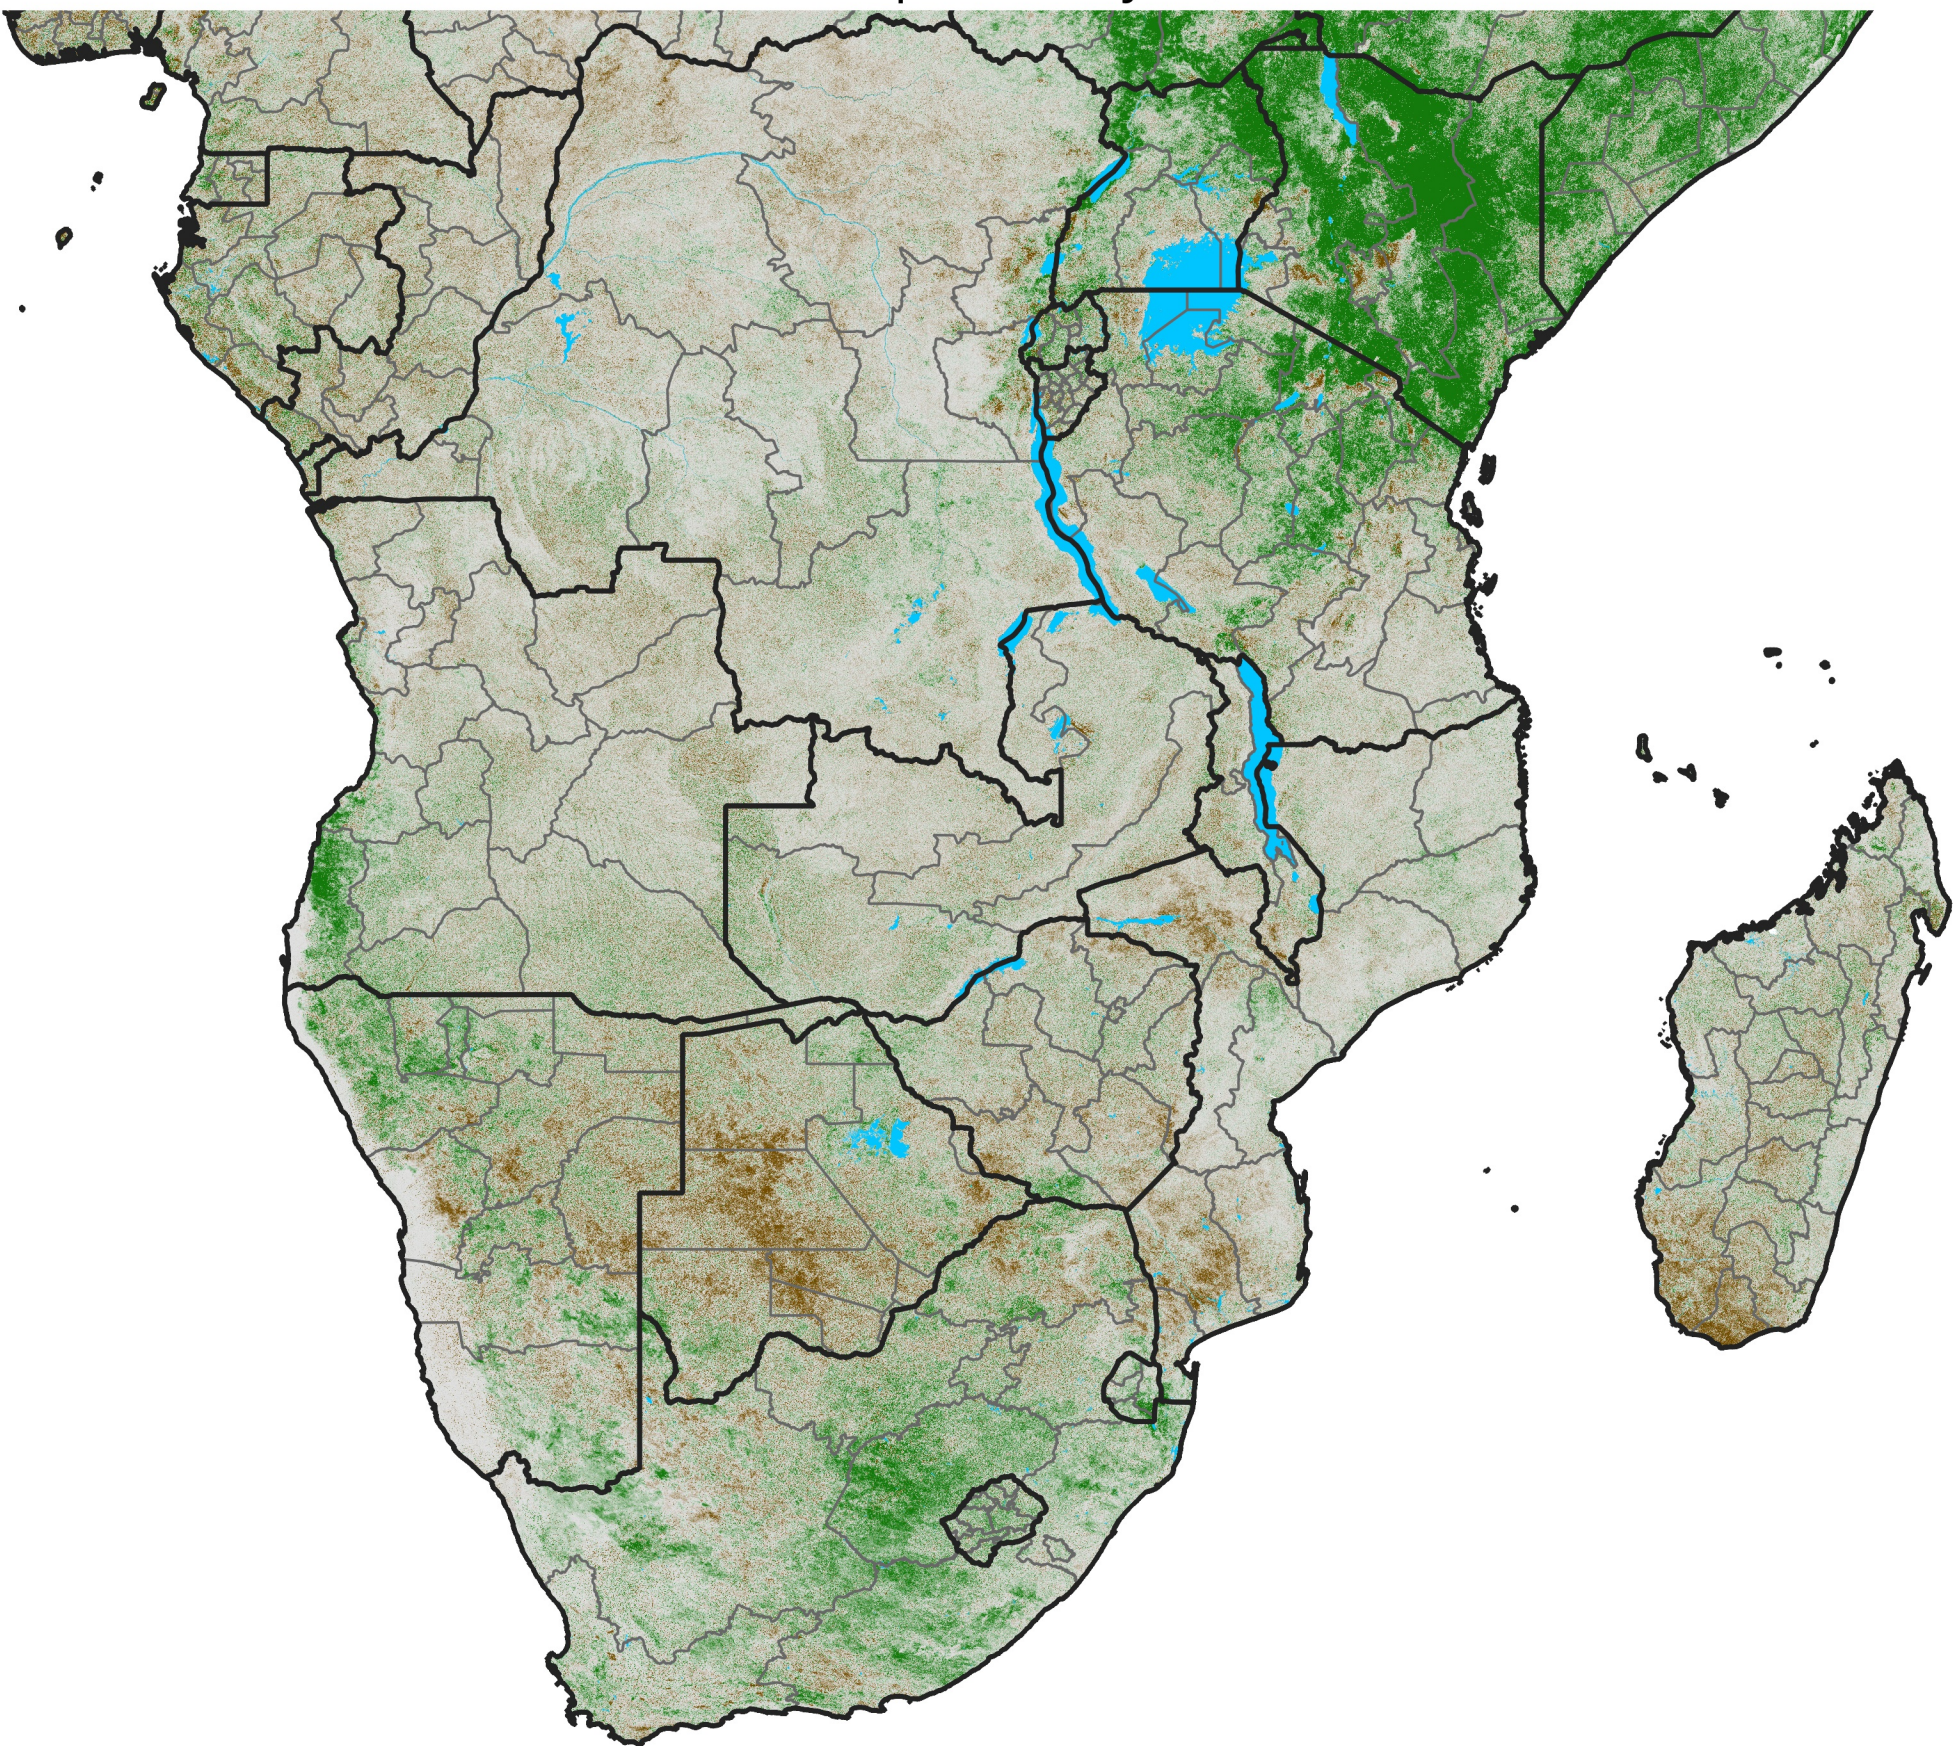

Southern Africa

NDVI Difference

2018 minus 2017

Period 25 / Apr 26 - May 05, 2018

NDVI Difference

< -0.3 -0.2 -0.1 -0.05 0.05 0.1 0.2 >0.3

Negative

No Difference