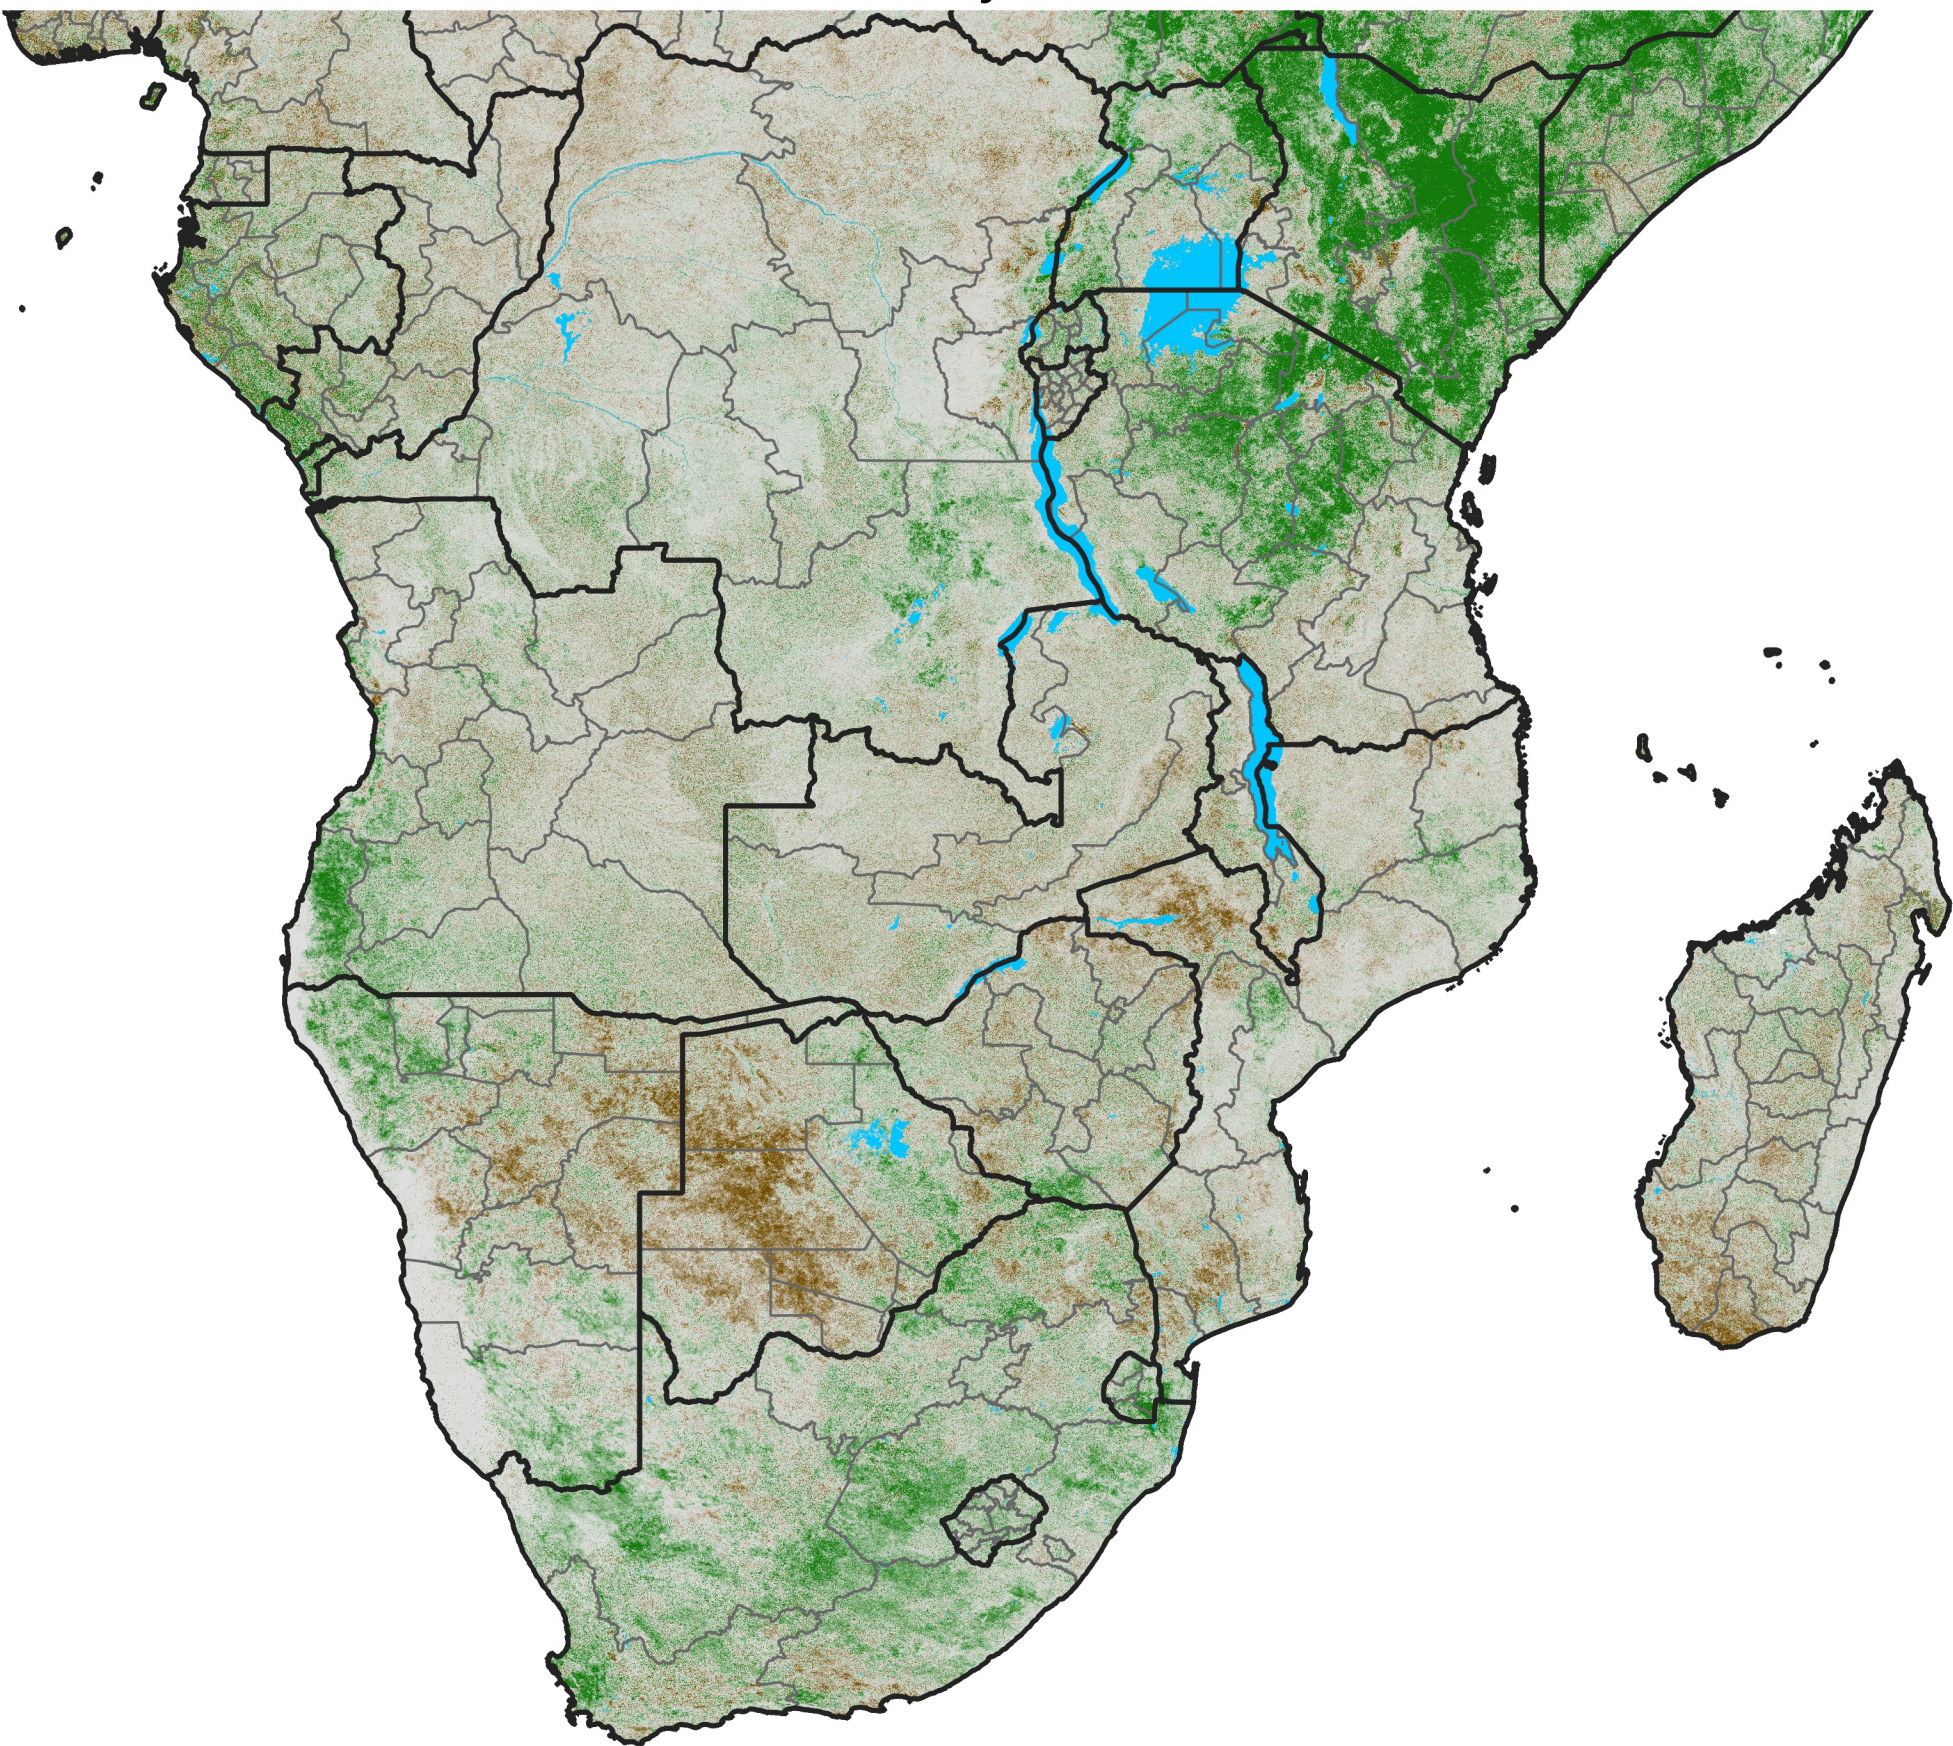

Southern Africa

NDVI Difference

2018 minus 2017

Period 29 / May 16 - 25, 2018

NDVI Difference

< -0.3 -0.2 -0.1 -0.05 0.05 0.1 0.2 >0.3

Negative

No Difference