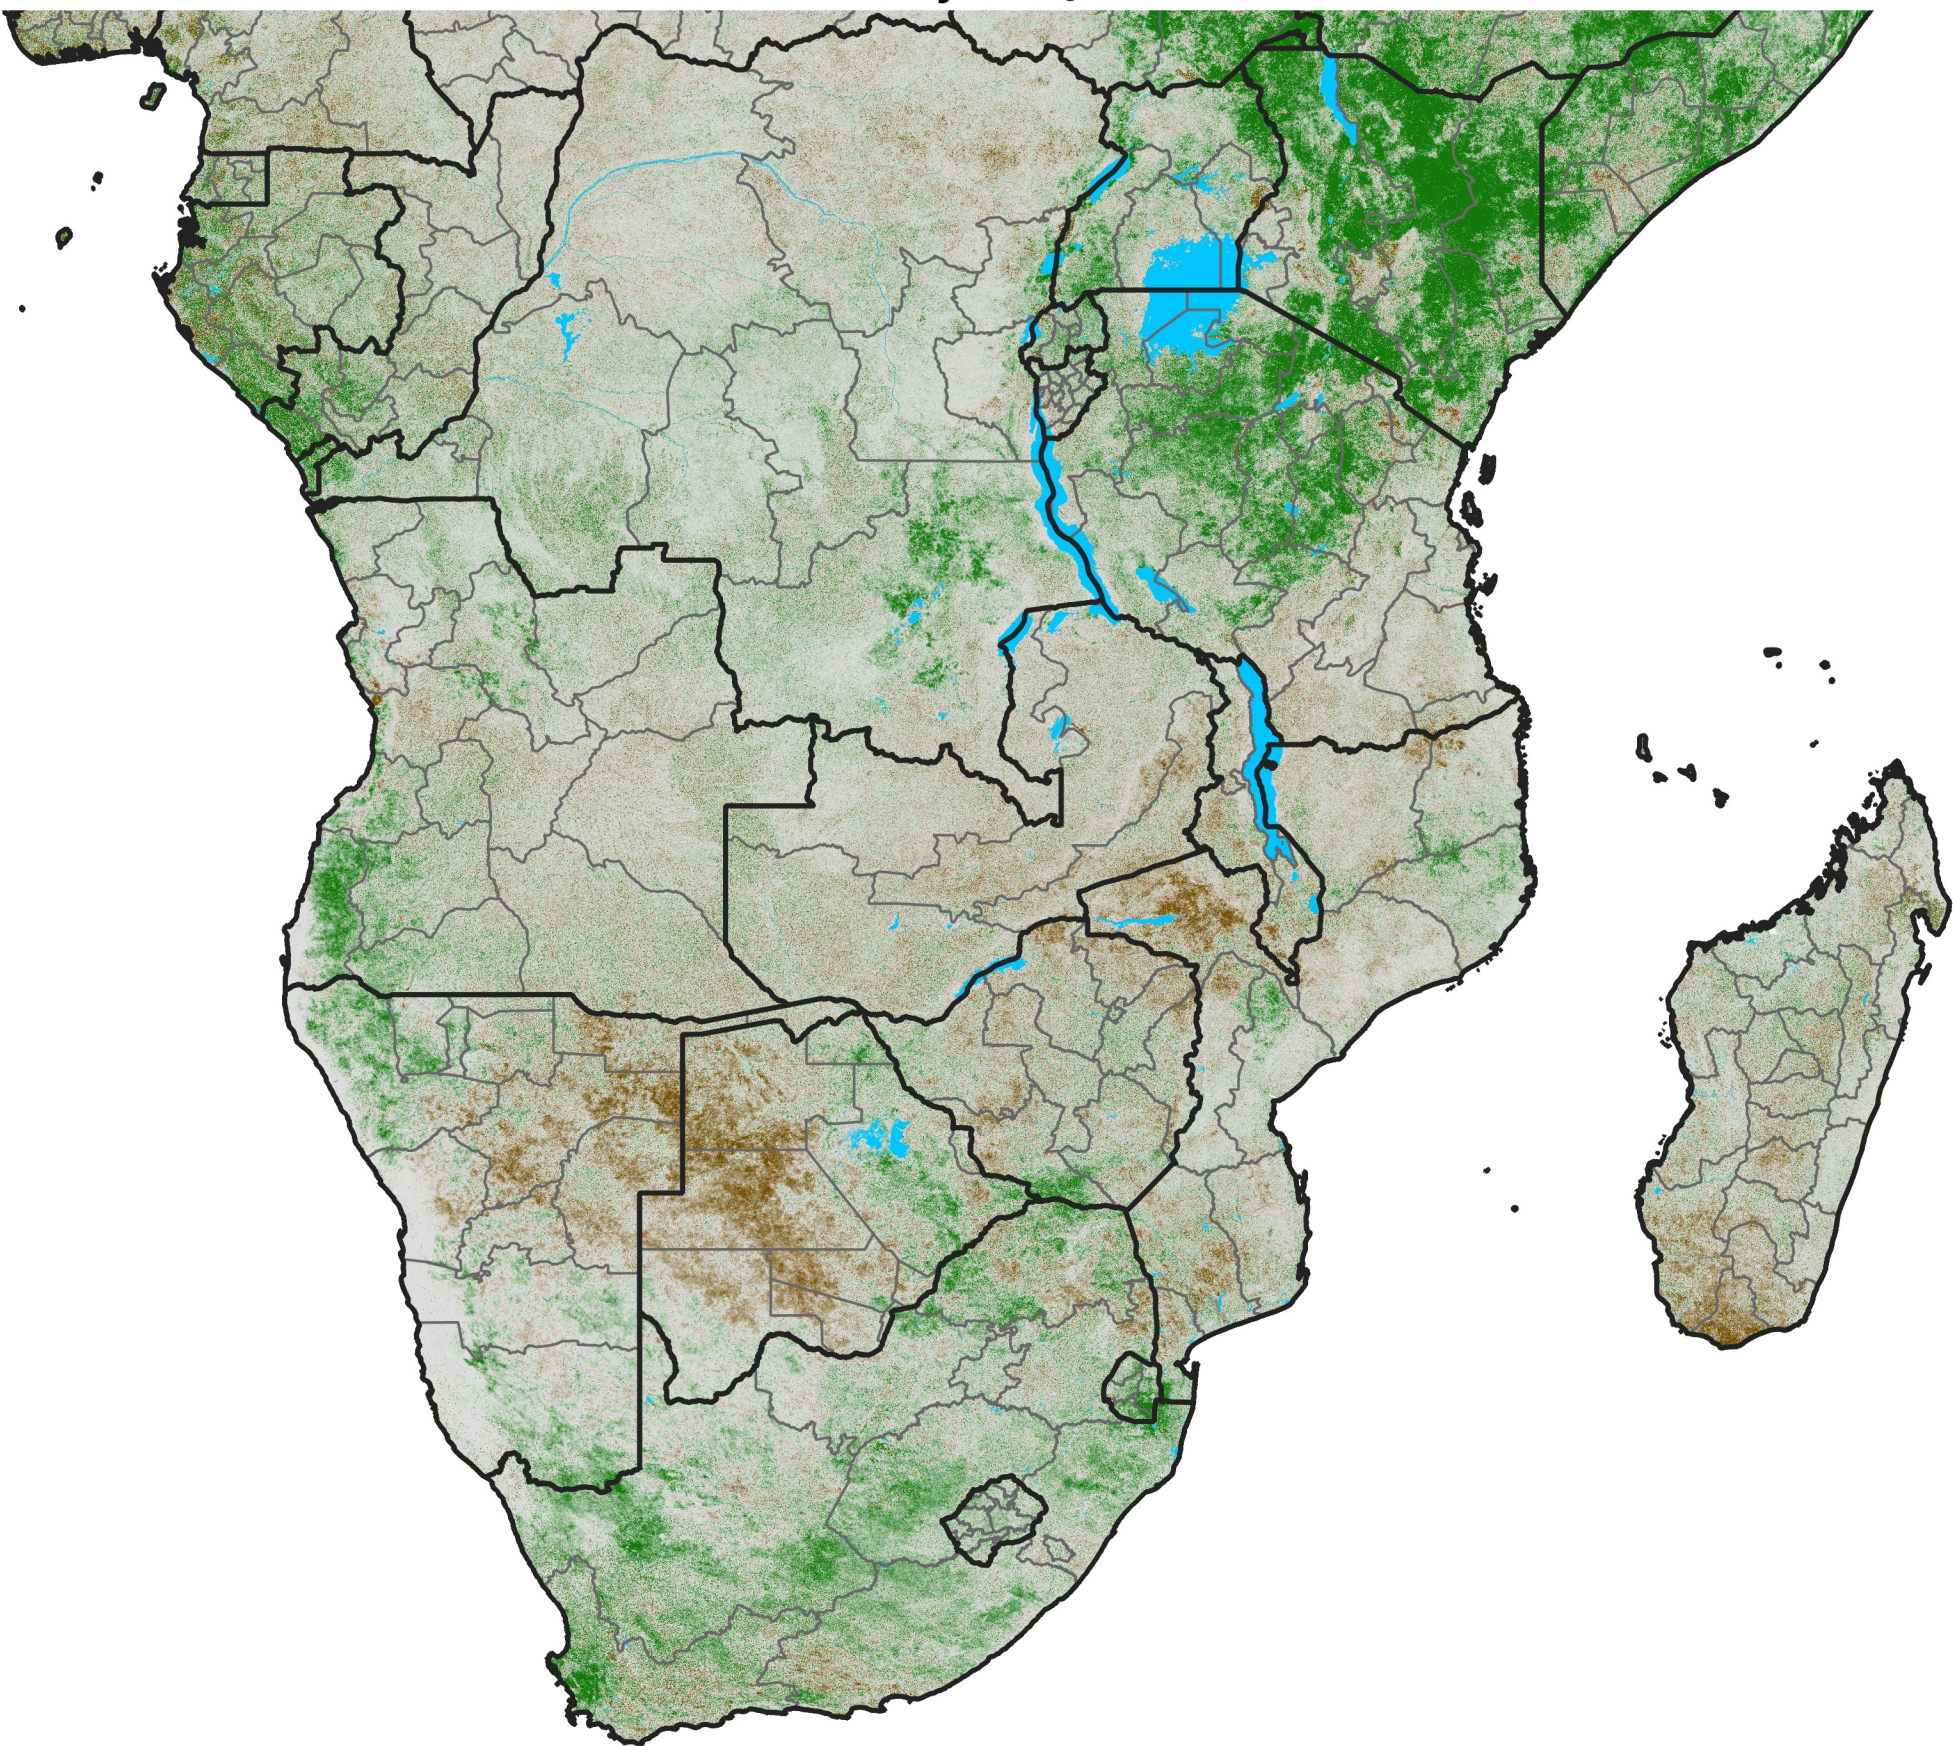

Southern Africa

NDVI Difference

2018 minus 2017

Period 31 / May 26 - Jun 05, 2018

NDVI Difference

< -0.3 -0.2 -0.1 -0.05 0.05 0.1 0.2 >0.3

Negative

No Difference