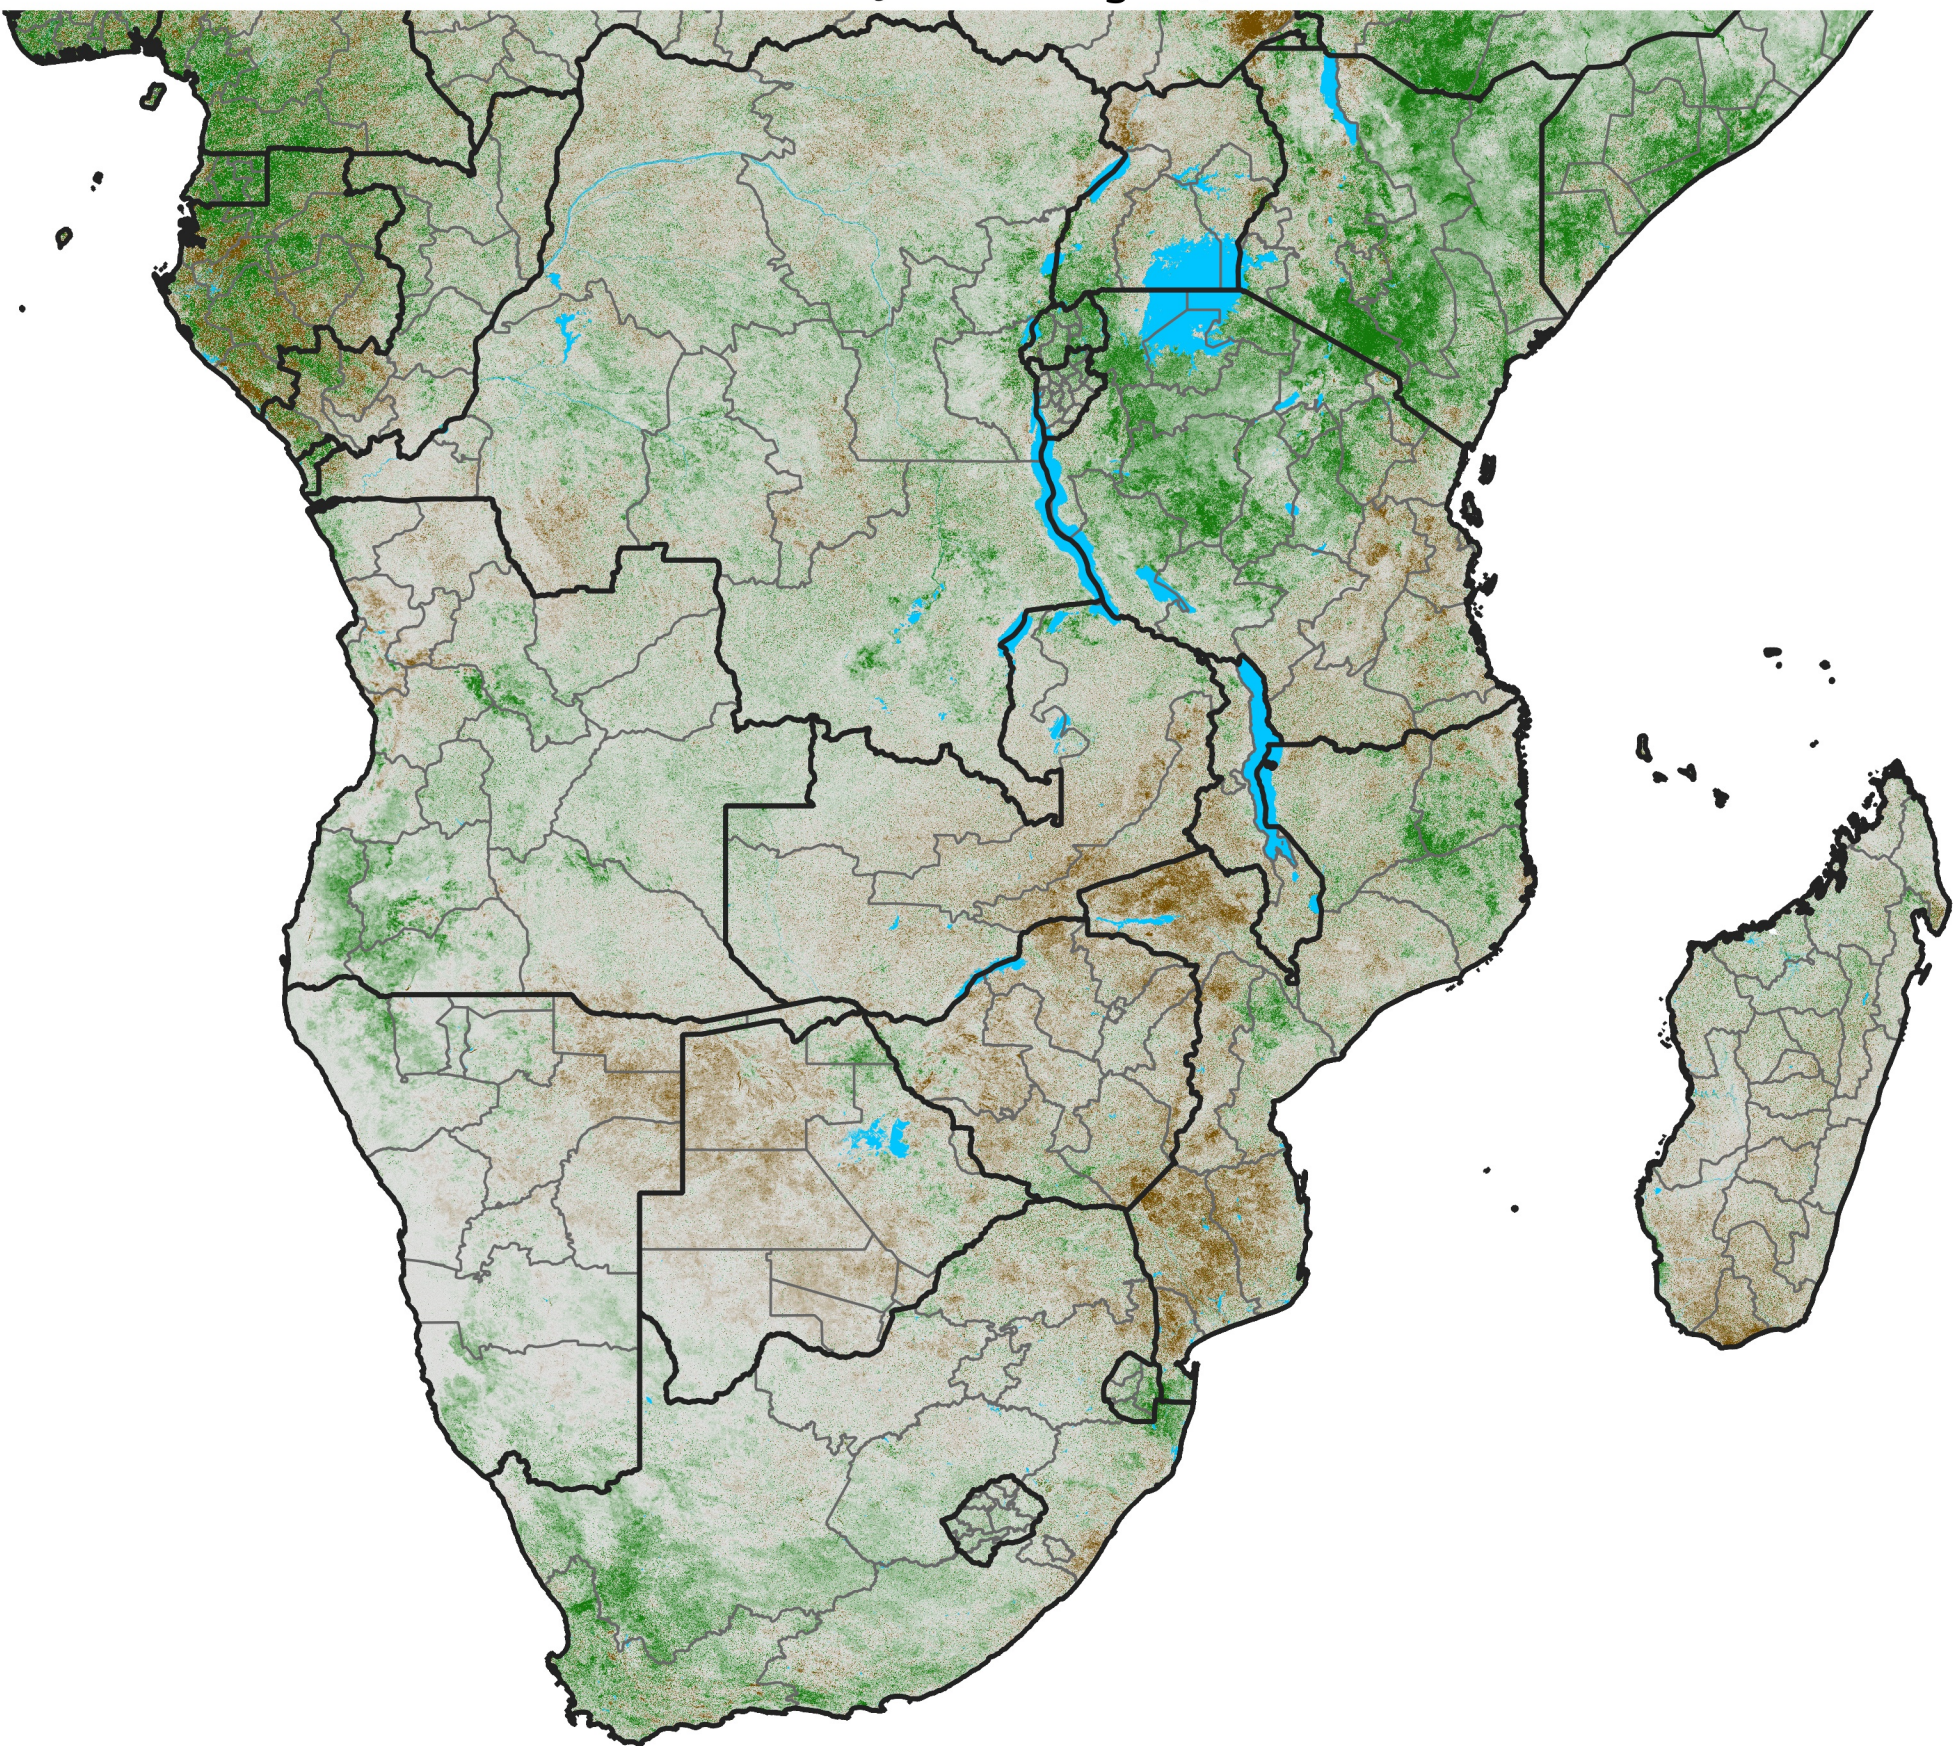

Southern Africa

NDVI Difference

2018 minus 2017

Period 43 / Jul 26 - Aug 05, 2018

NDVI Difference

< -0.3 -0.2 -0.1 -0.05 0.05 0.1 0.2 >0.3

Negative

No Difference