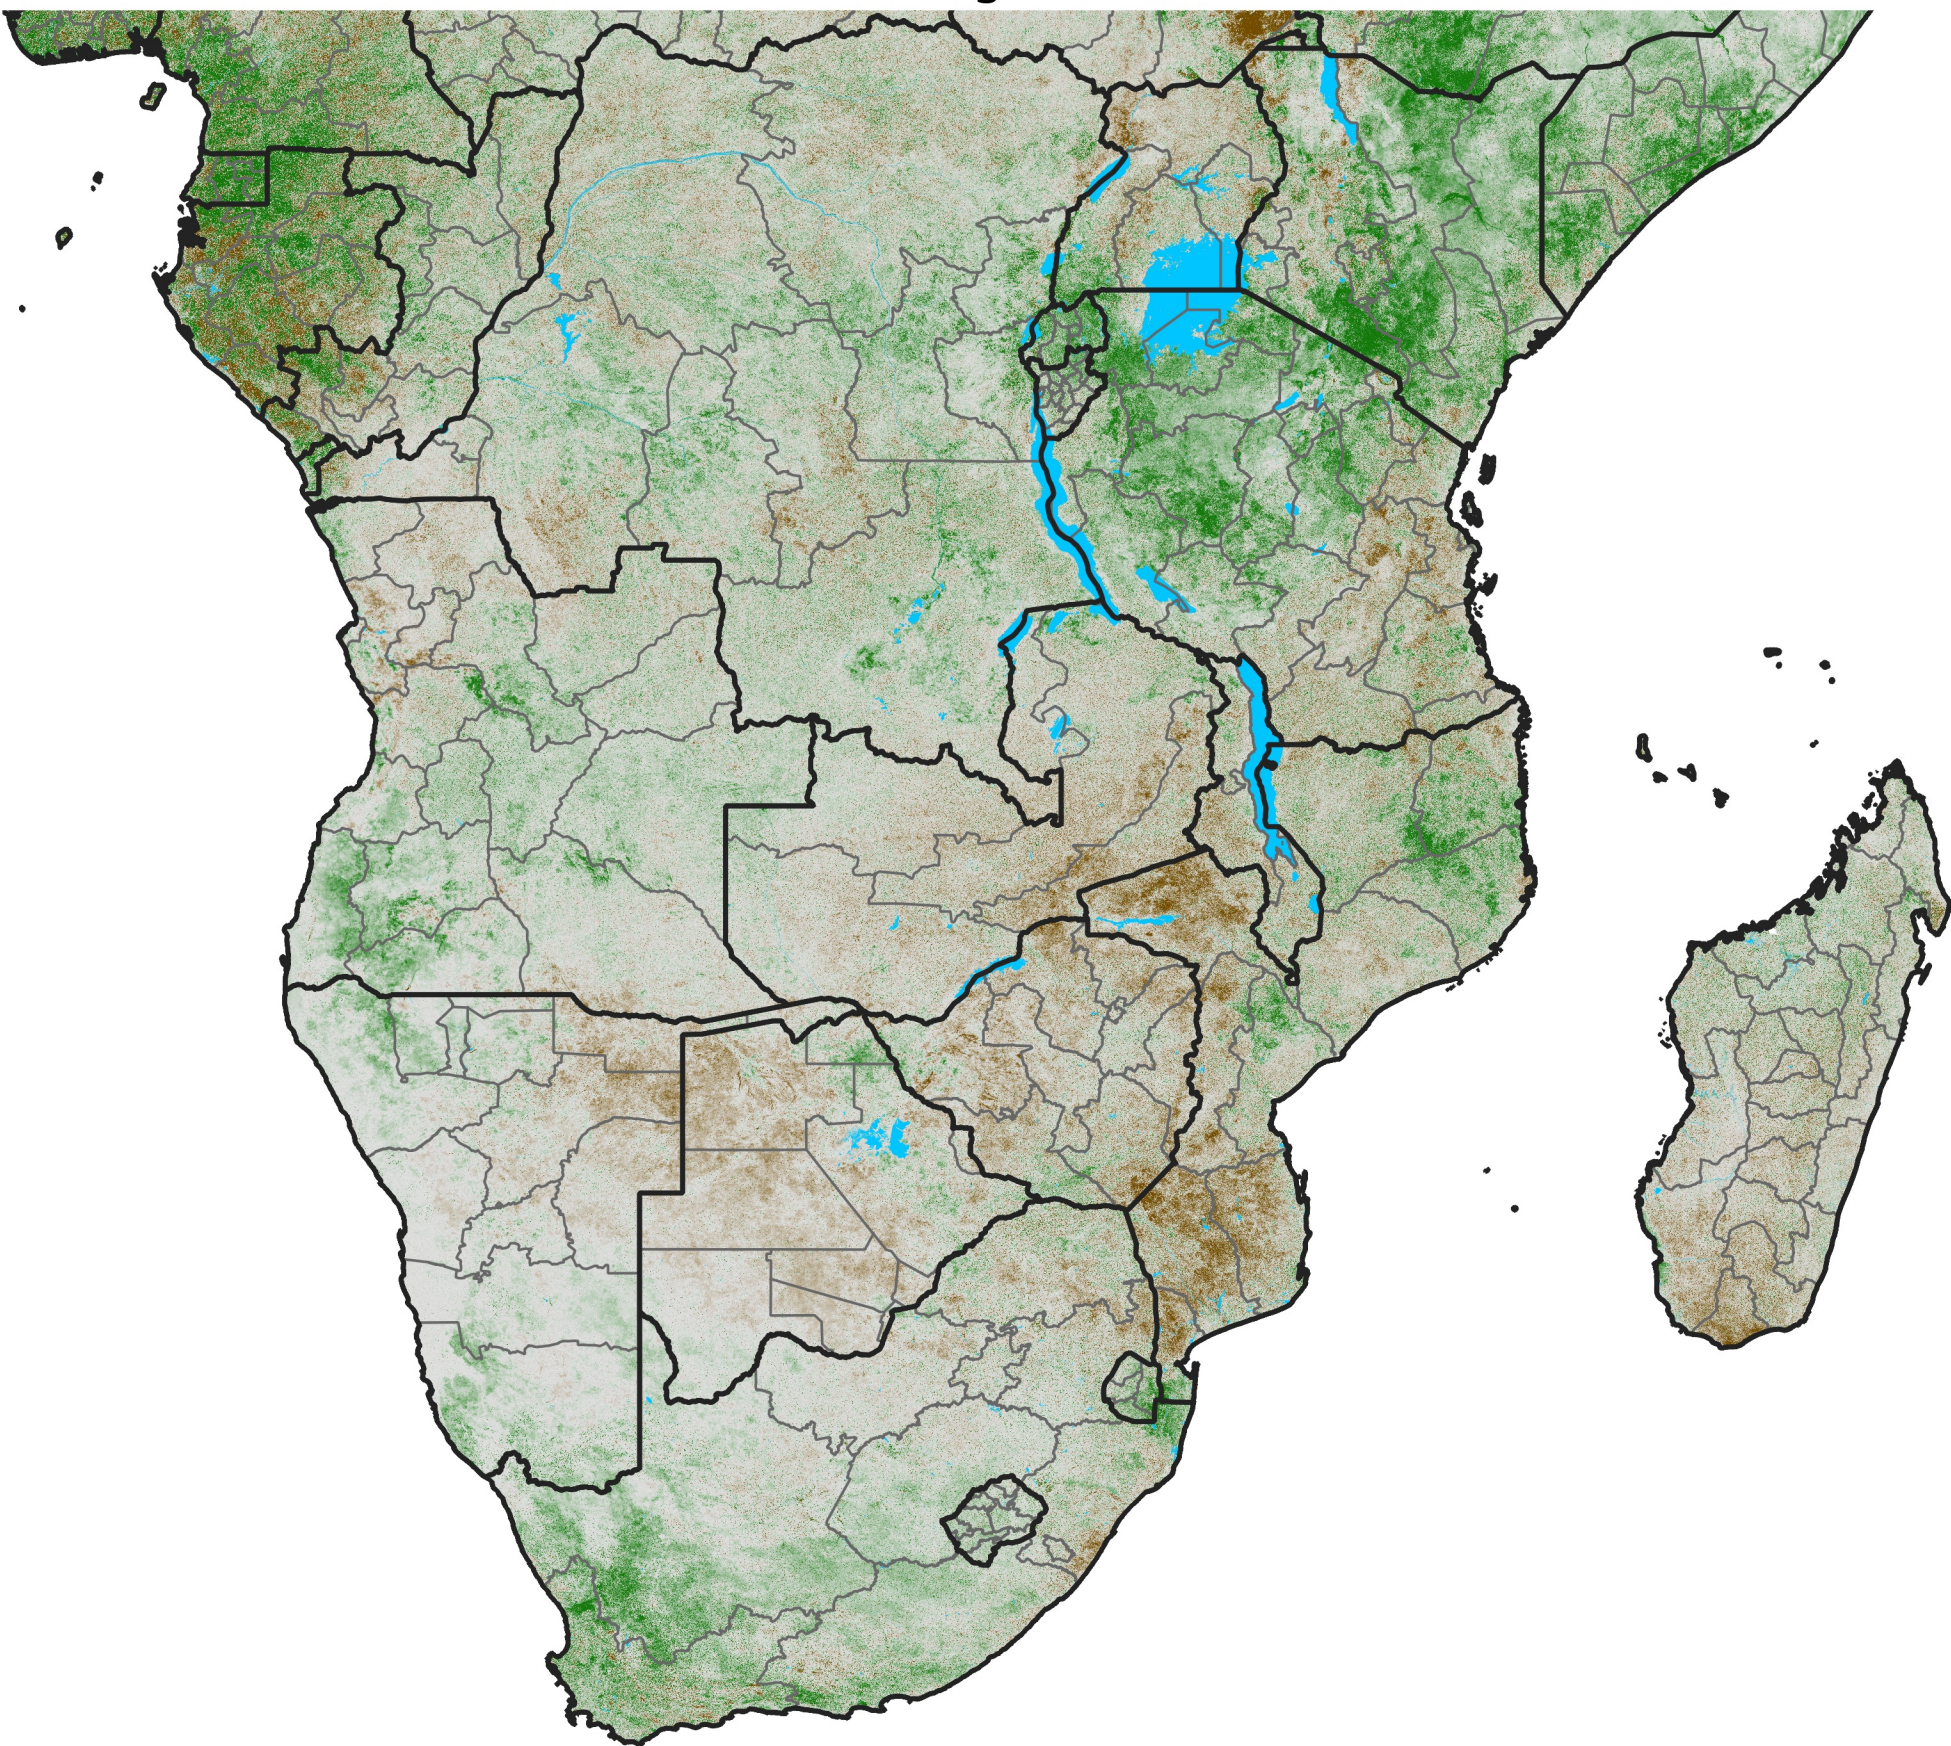

Southern Africa

NDVI Difference

2018 minus 2017

Period 44 / Aug 01 - 10, 2018

NDVI Difference

< -0.3 -0.2 -0.1 -0.05 0.05 0.1 0.2 > 0.3

Negative

No Difference