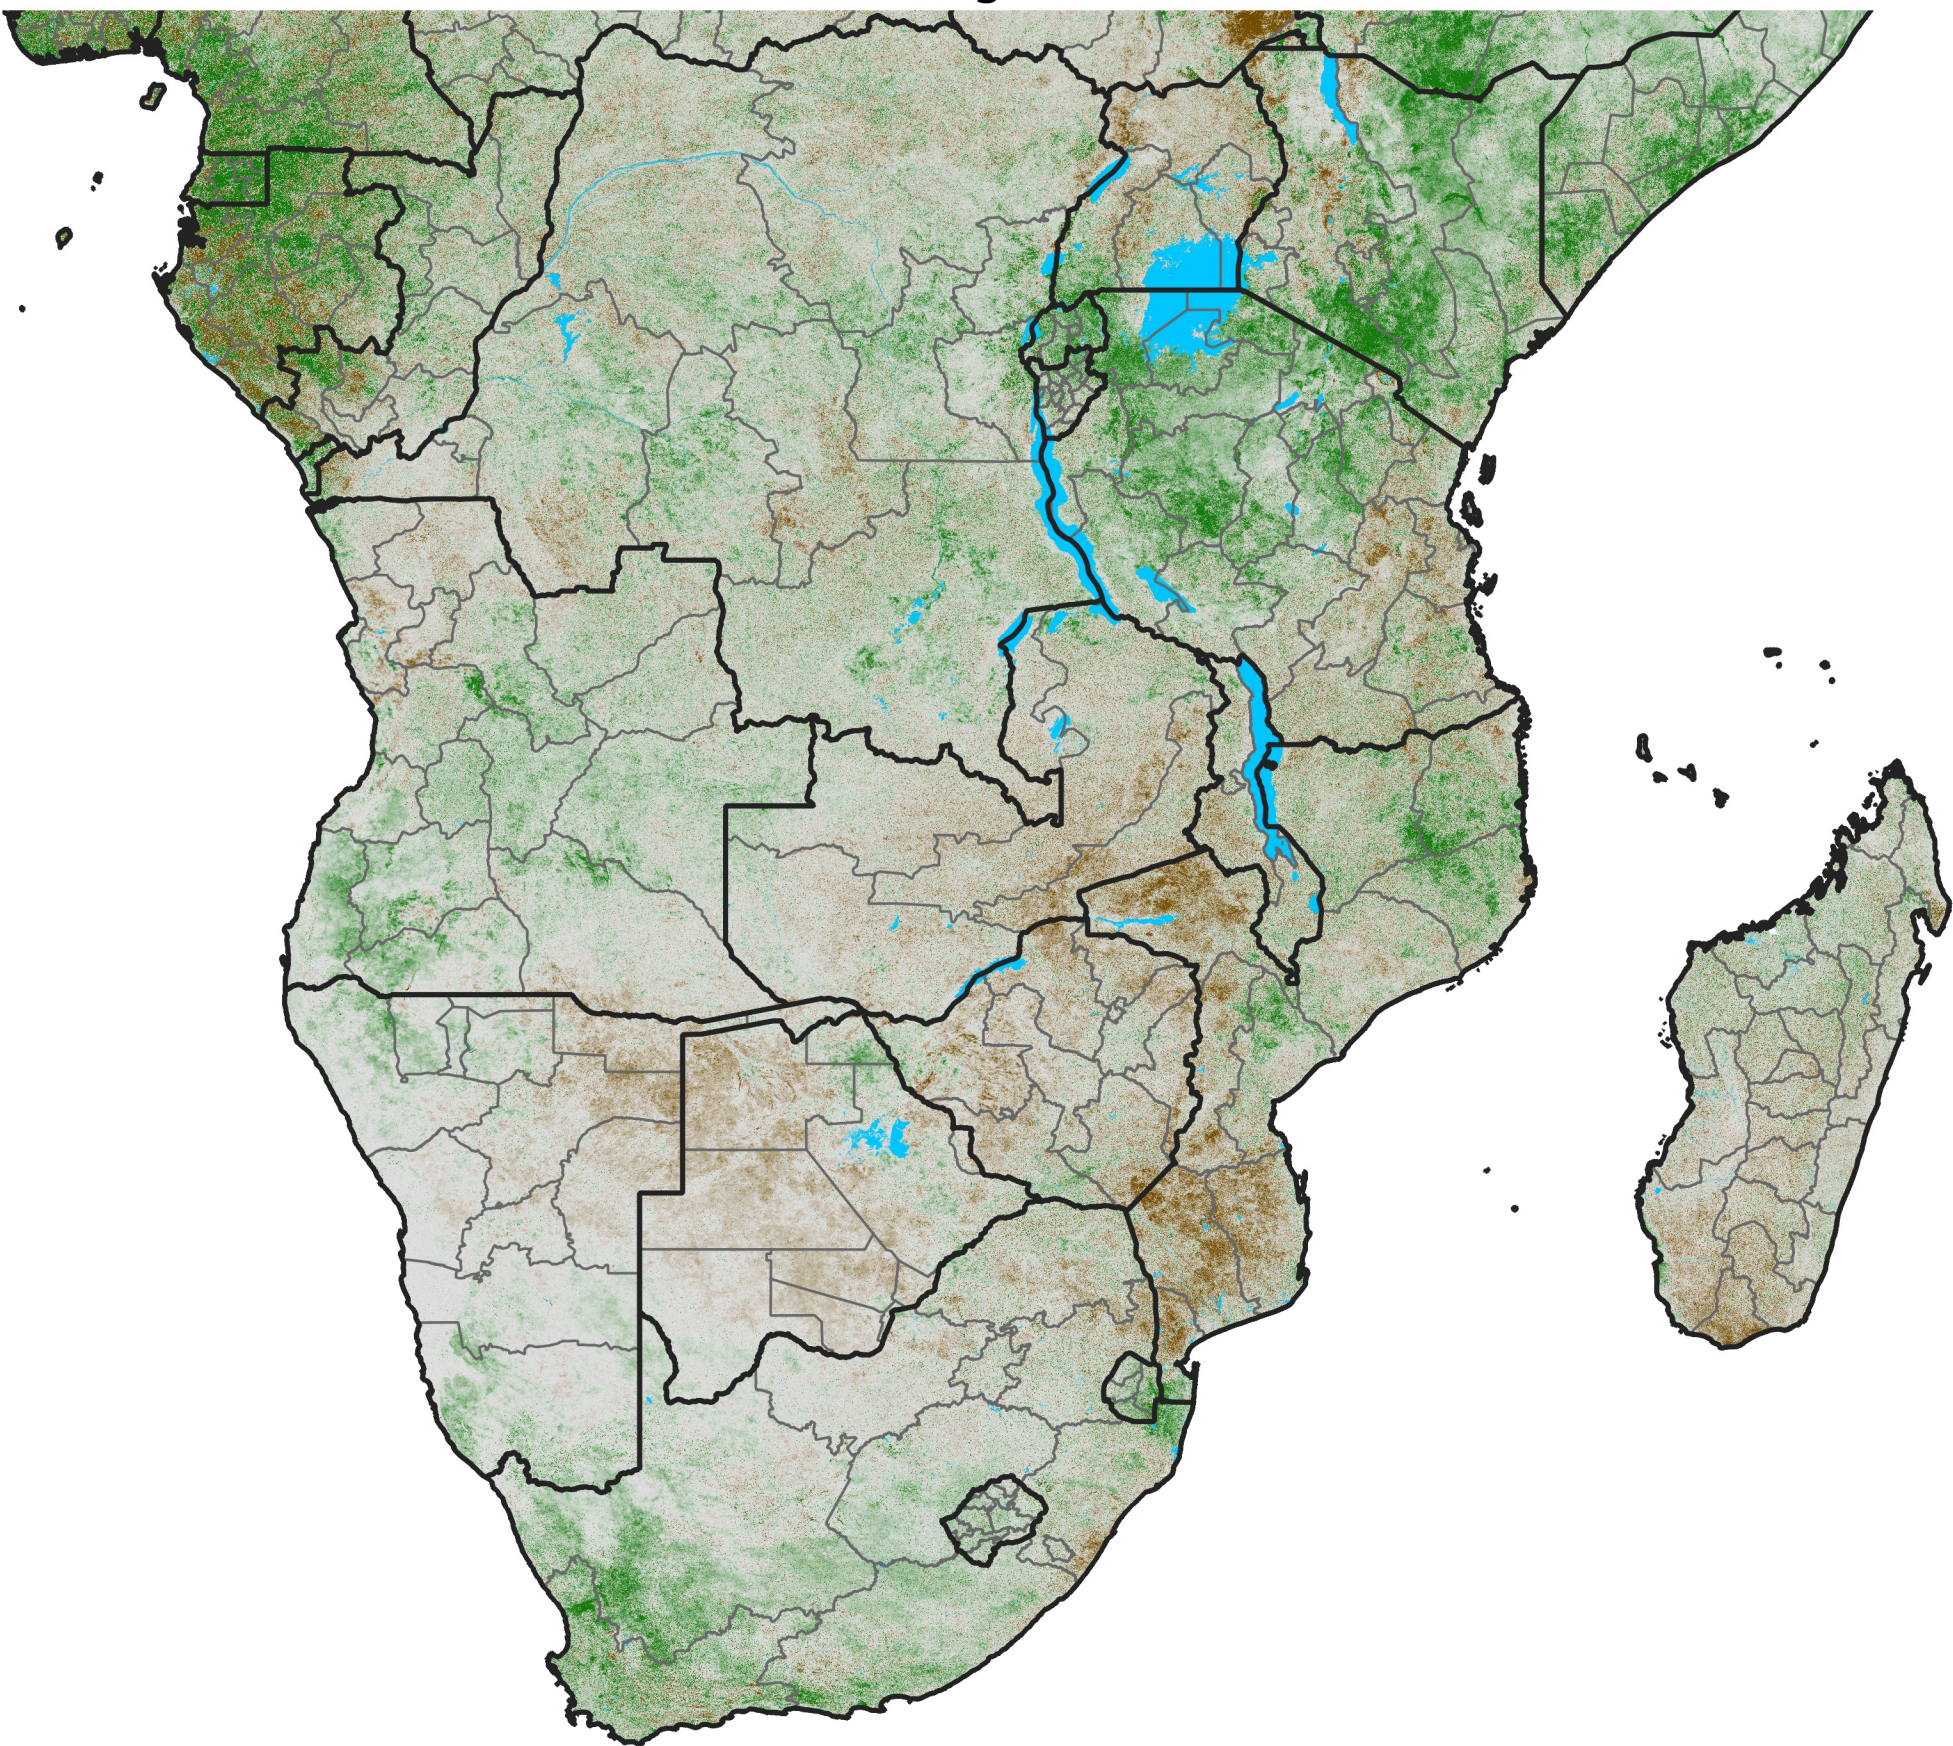

# Southern Africa

## NDVI Difference

2018 minus 2017

Period 45 / Aug 06 - 15, 2018

### NDVI Difference

< -0.3   -0.2   -0.1   -0.05   0.05   0.1   0.2   >0.3

Negative

No Difference

Positive