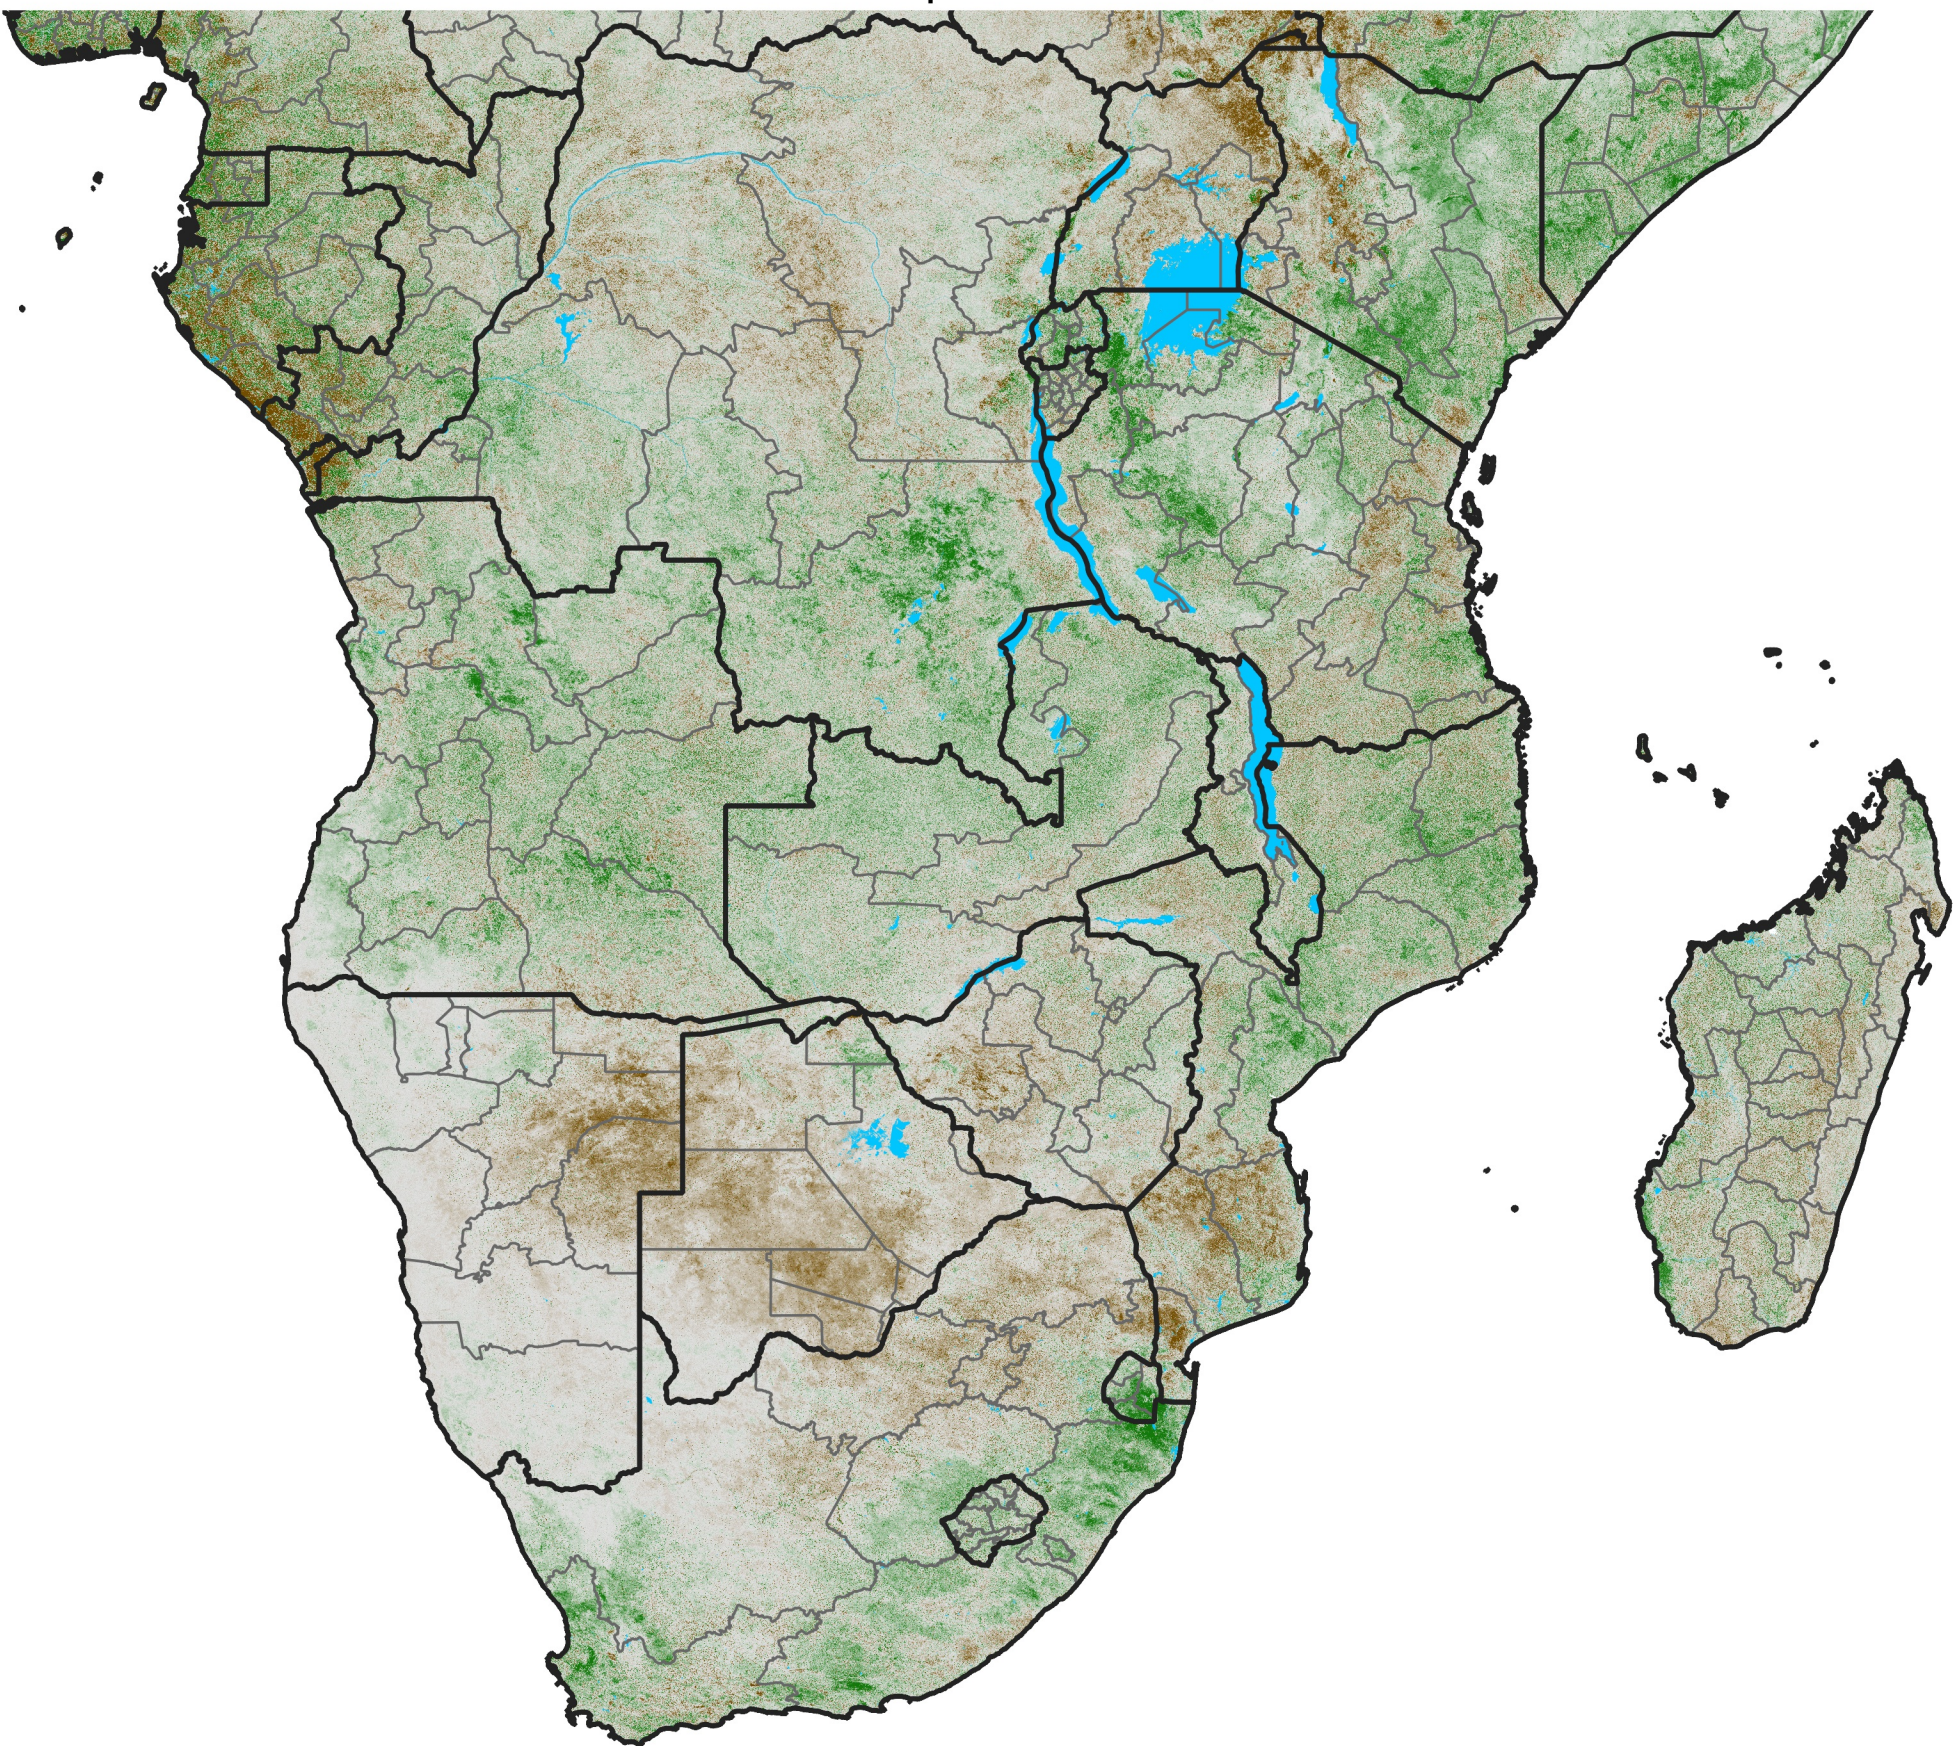

Southern Africa

NDVI Difference

2018 minus 2017

Period 55 / Sep 26 - Oct 05, 2018

NDVI Difference

< -0.3 -0.2 -0.1 -0.05 0.05 0.1 0.2 > 0.3

Negative

No Difference