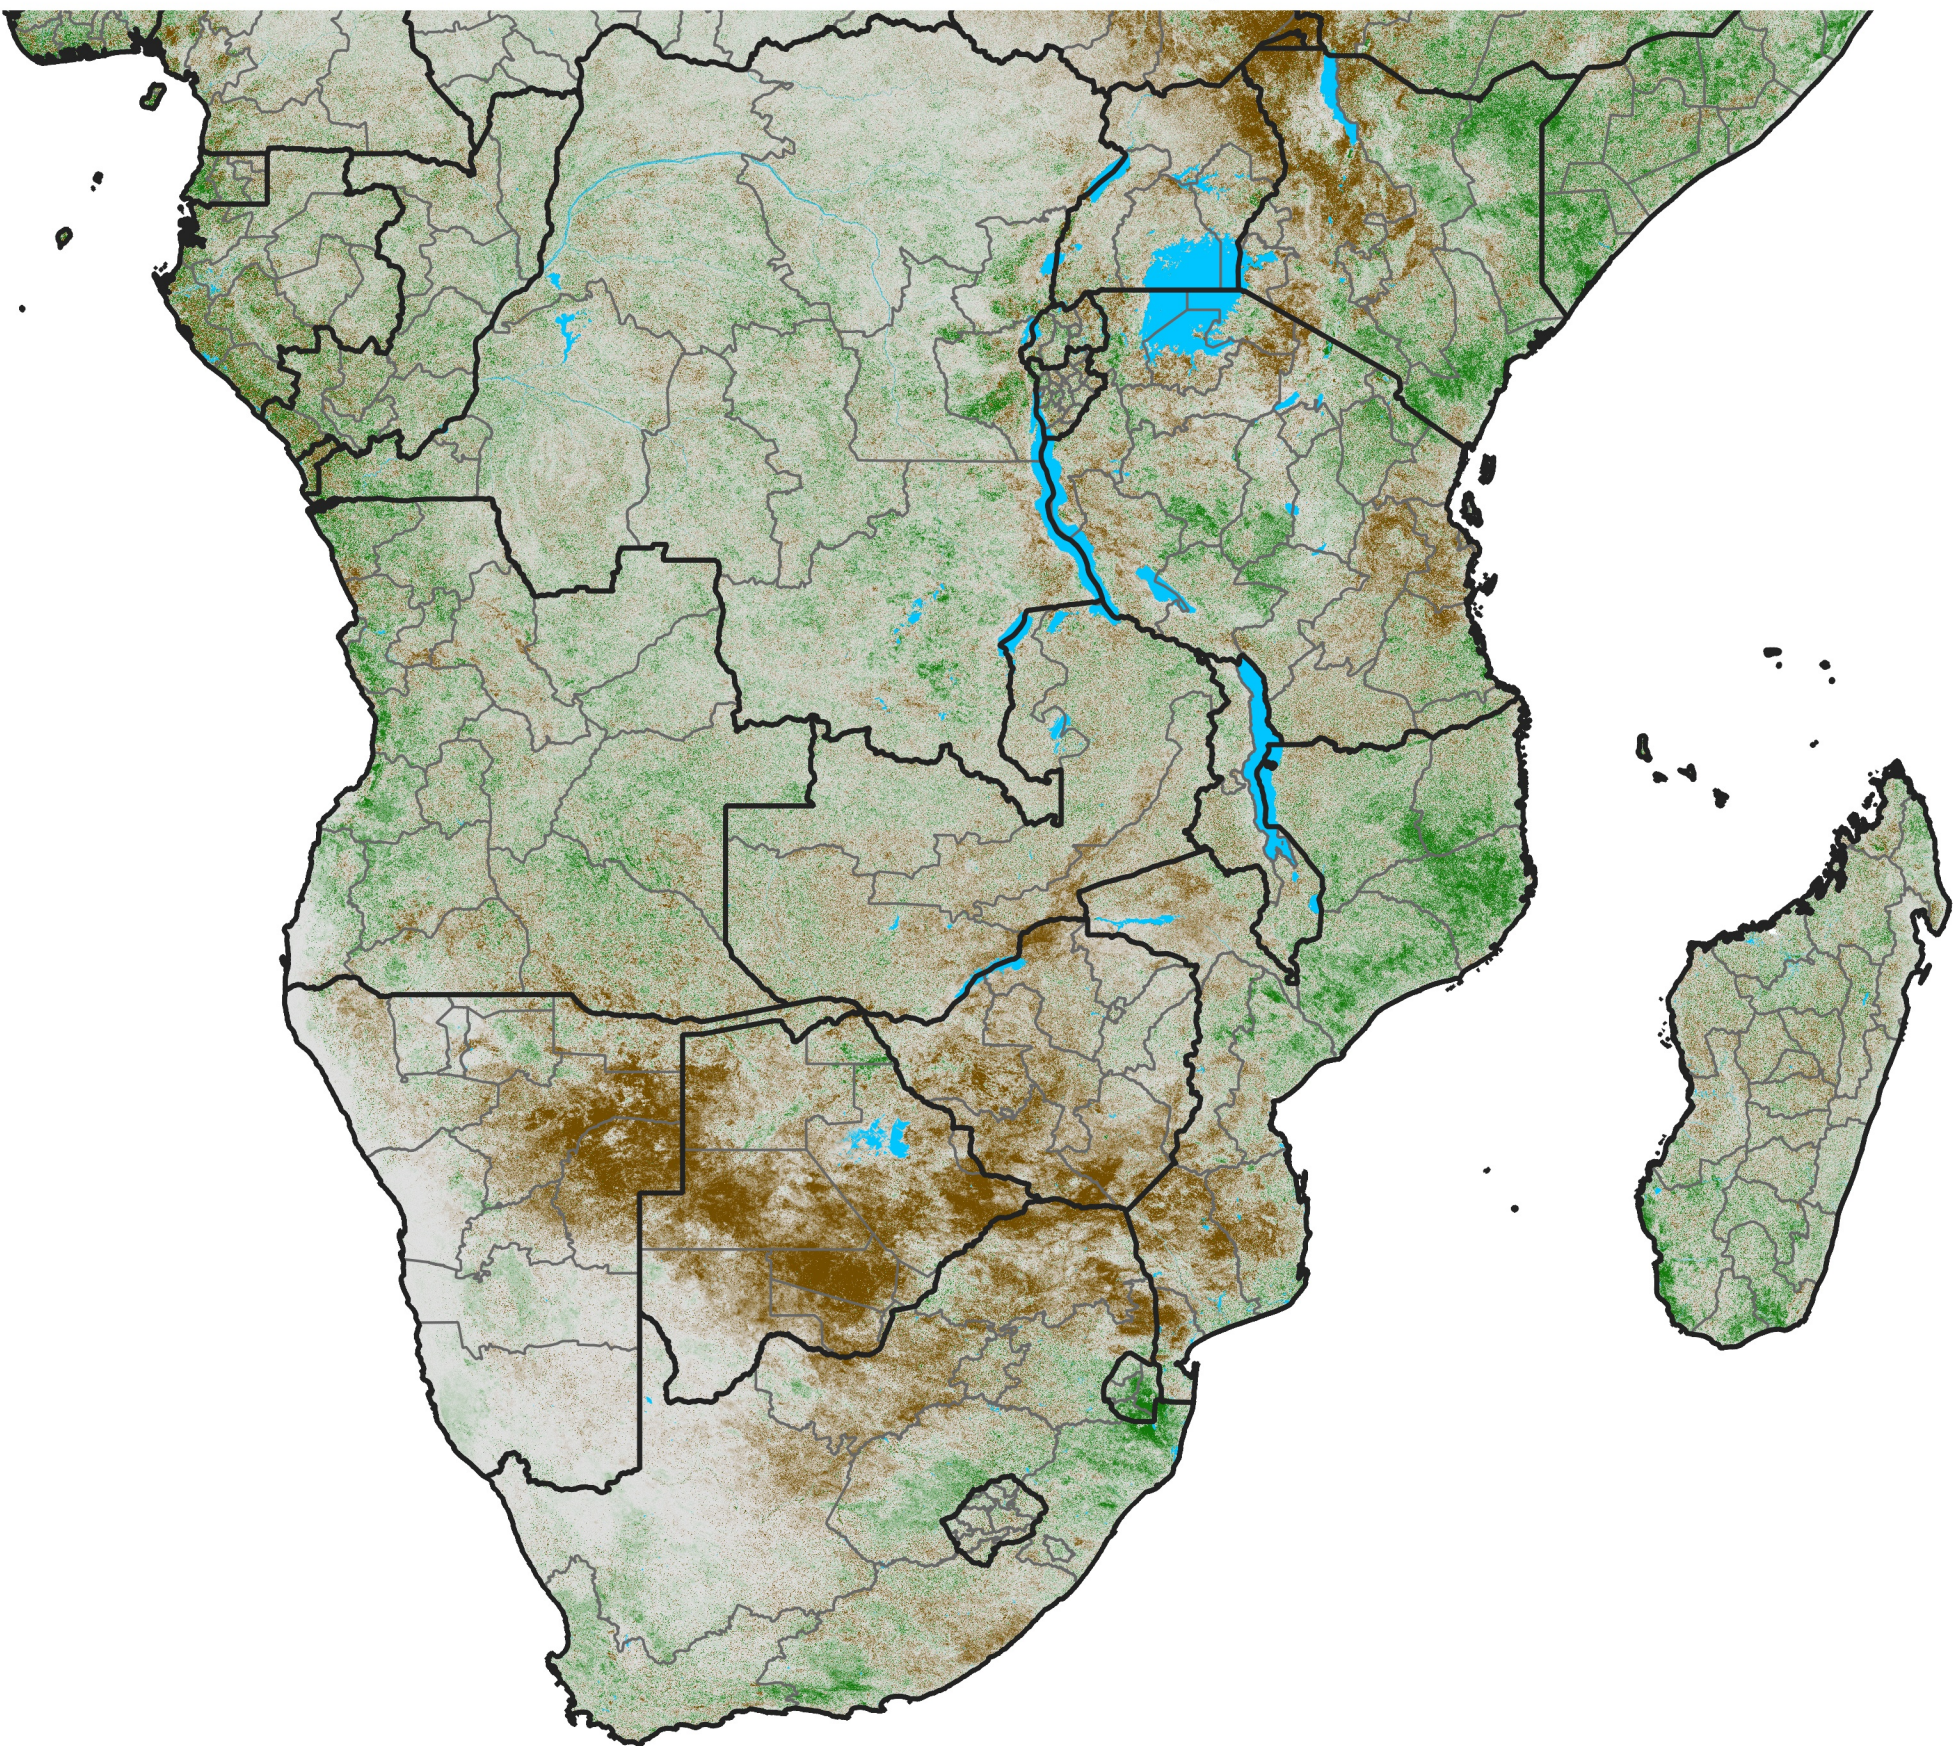

Southern Africa

NDVI Difference

2018 minus 2017

Period 61 / Oct 26 - Nov 05, 2018

NDVI Difference

< -0.3 -0.2 -0.1 -0.05 0.05 0.1 0.2 >0.3

Negative

No Difference