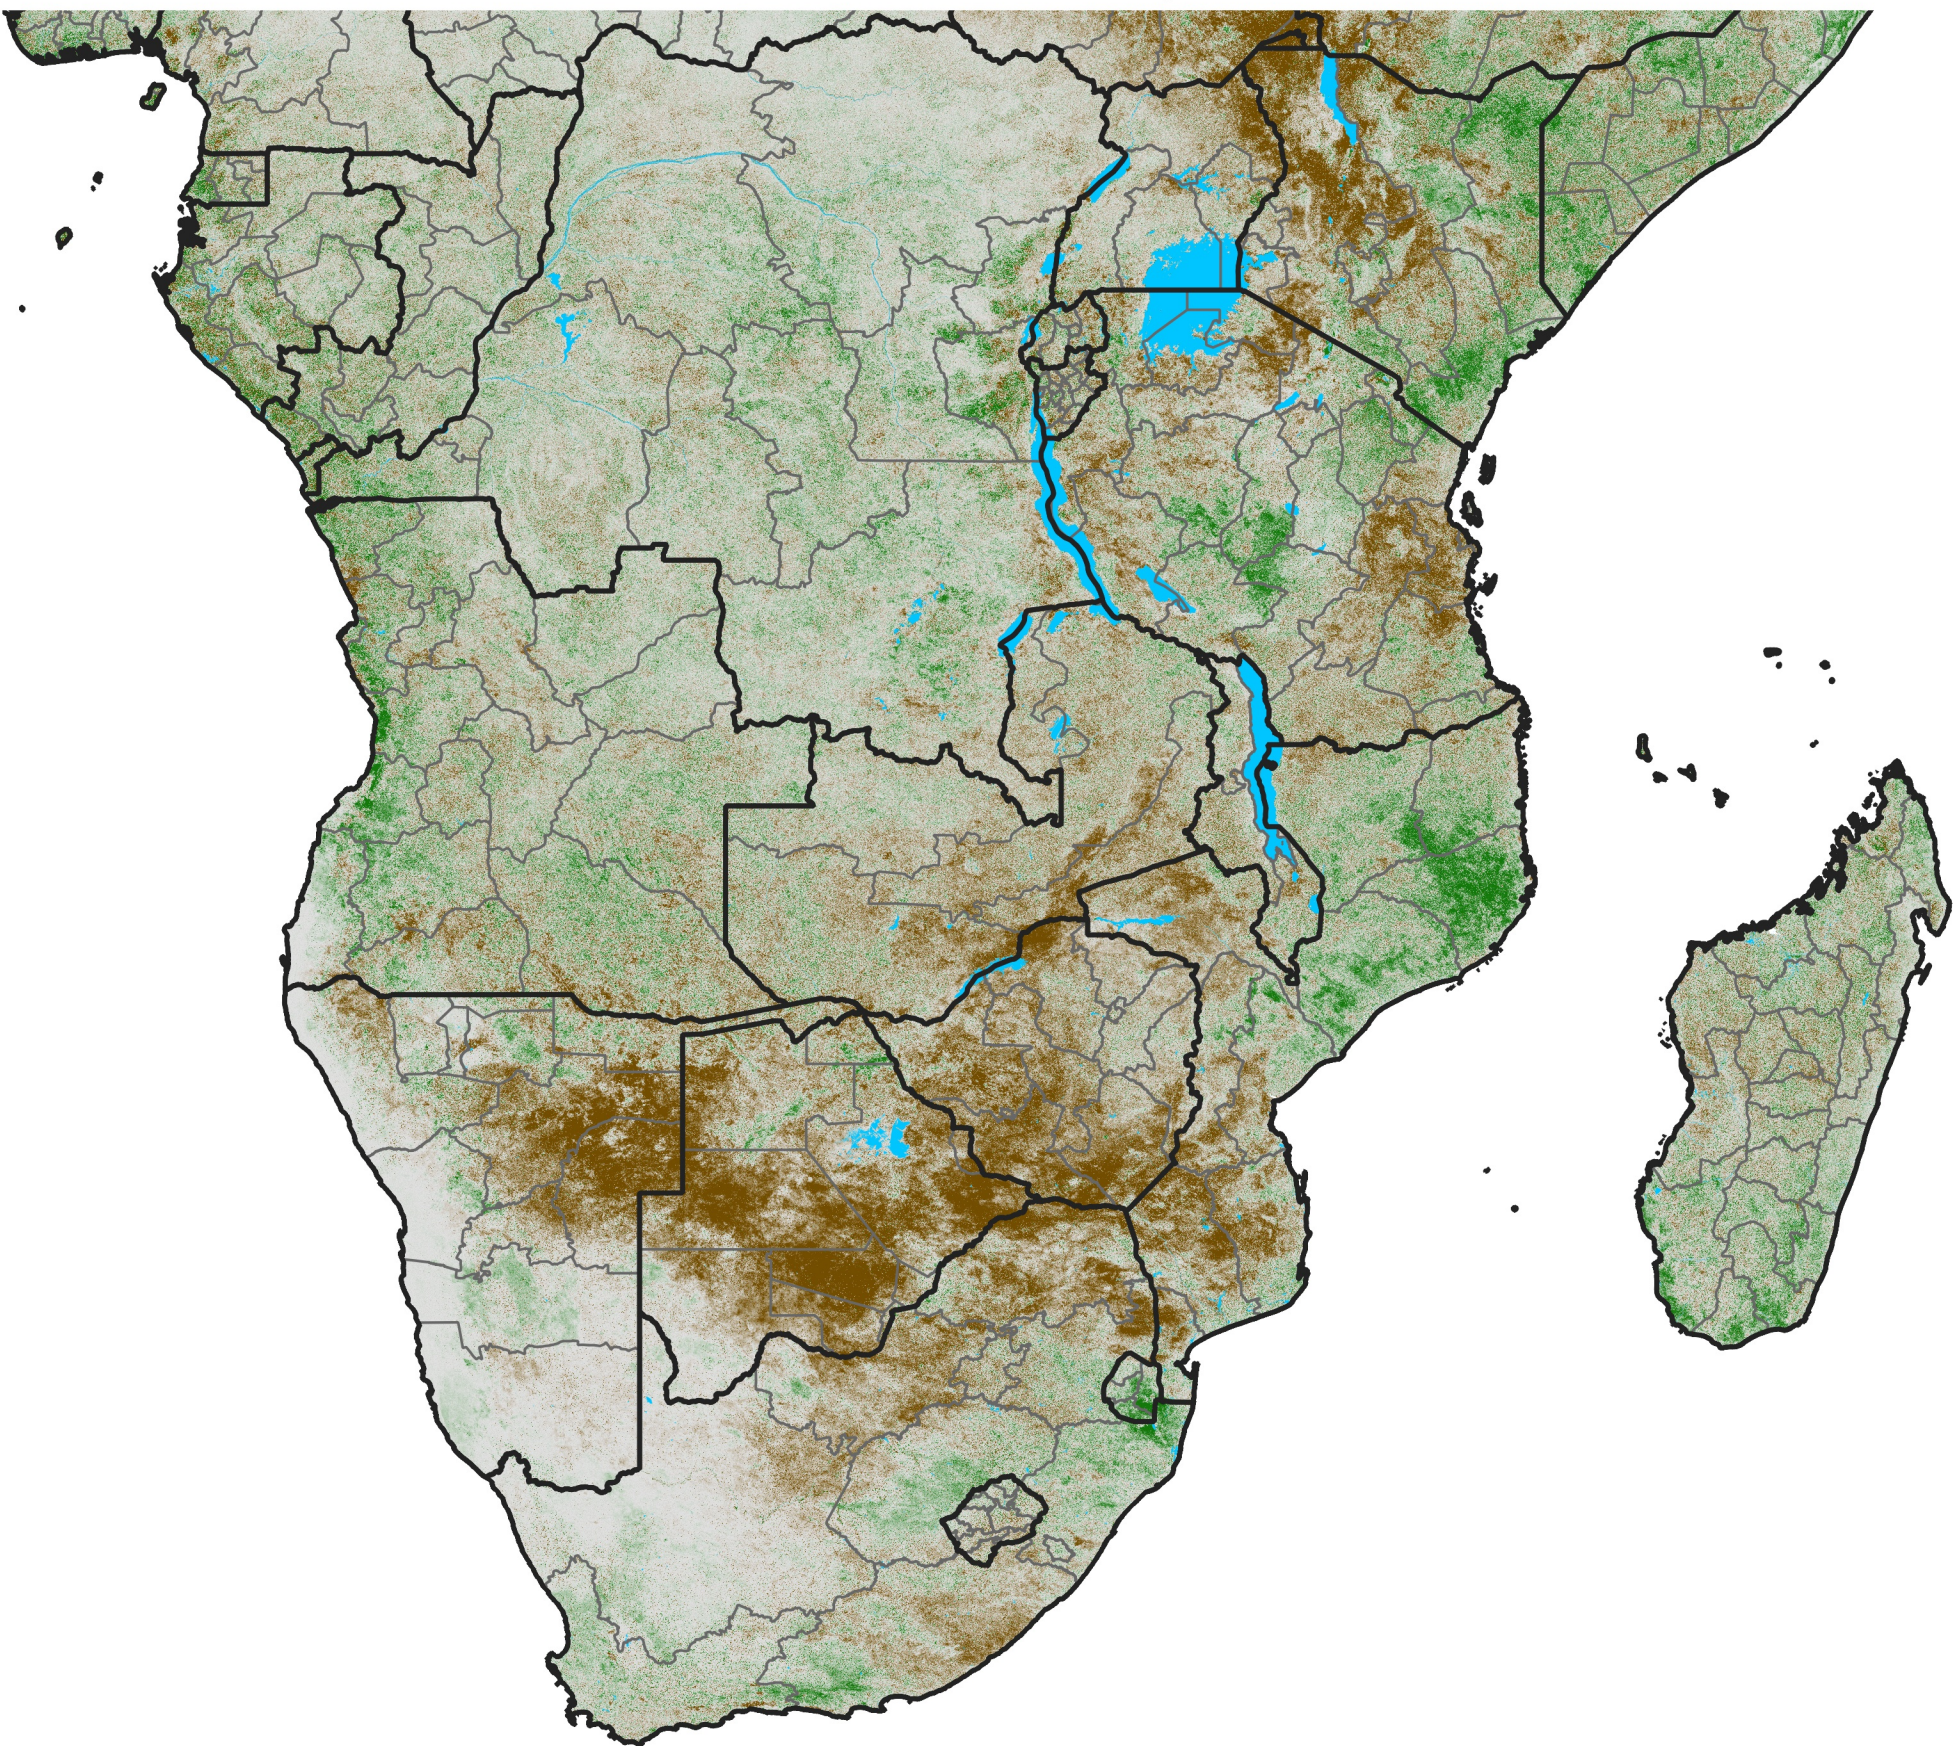

# Southern Africa

## NDVI Difference

2018 minus 2017

Period 63 / Nov 06 - 15, 2018

### NDVI Difference

< -0.3   -0.2   -0.1   -0.05   0.05   0.1   0.2   >0.3

Negative

No Difference

Positive