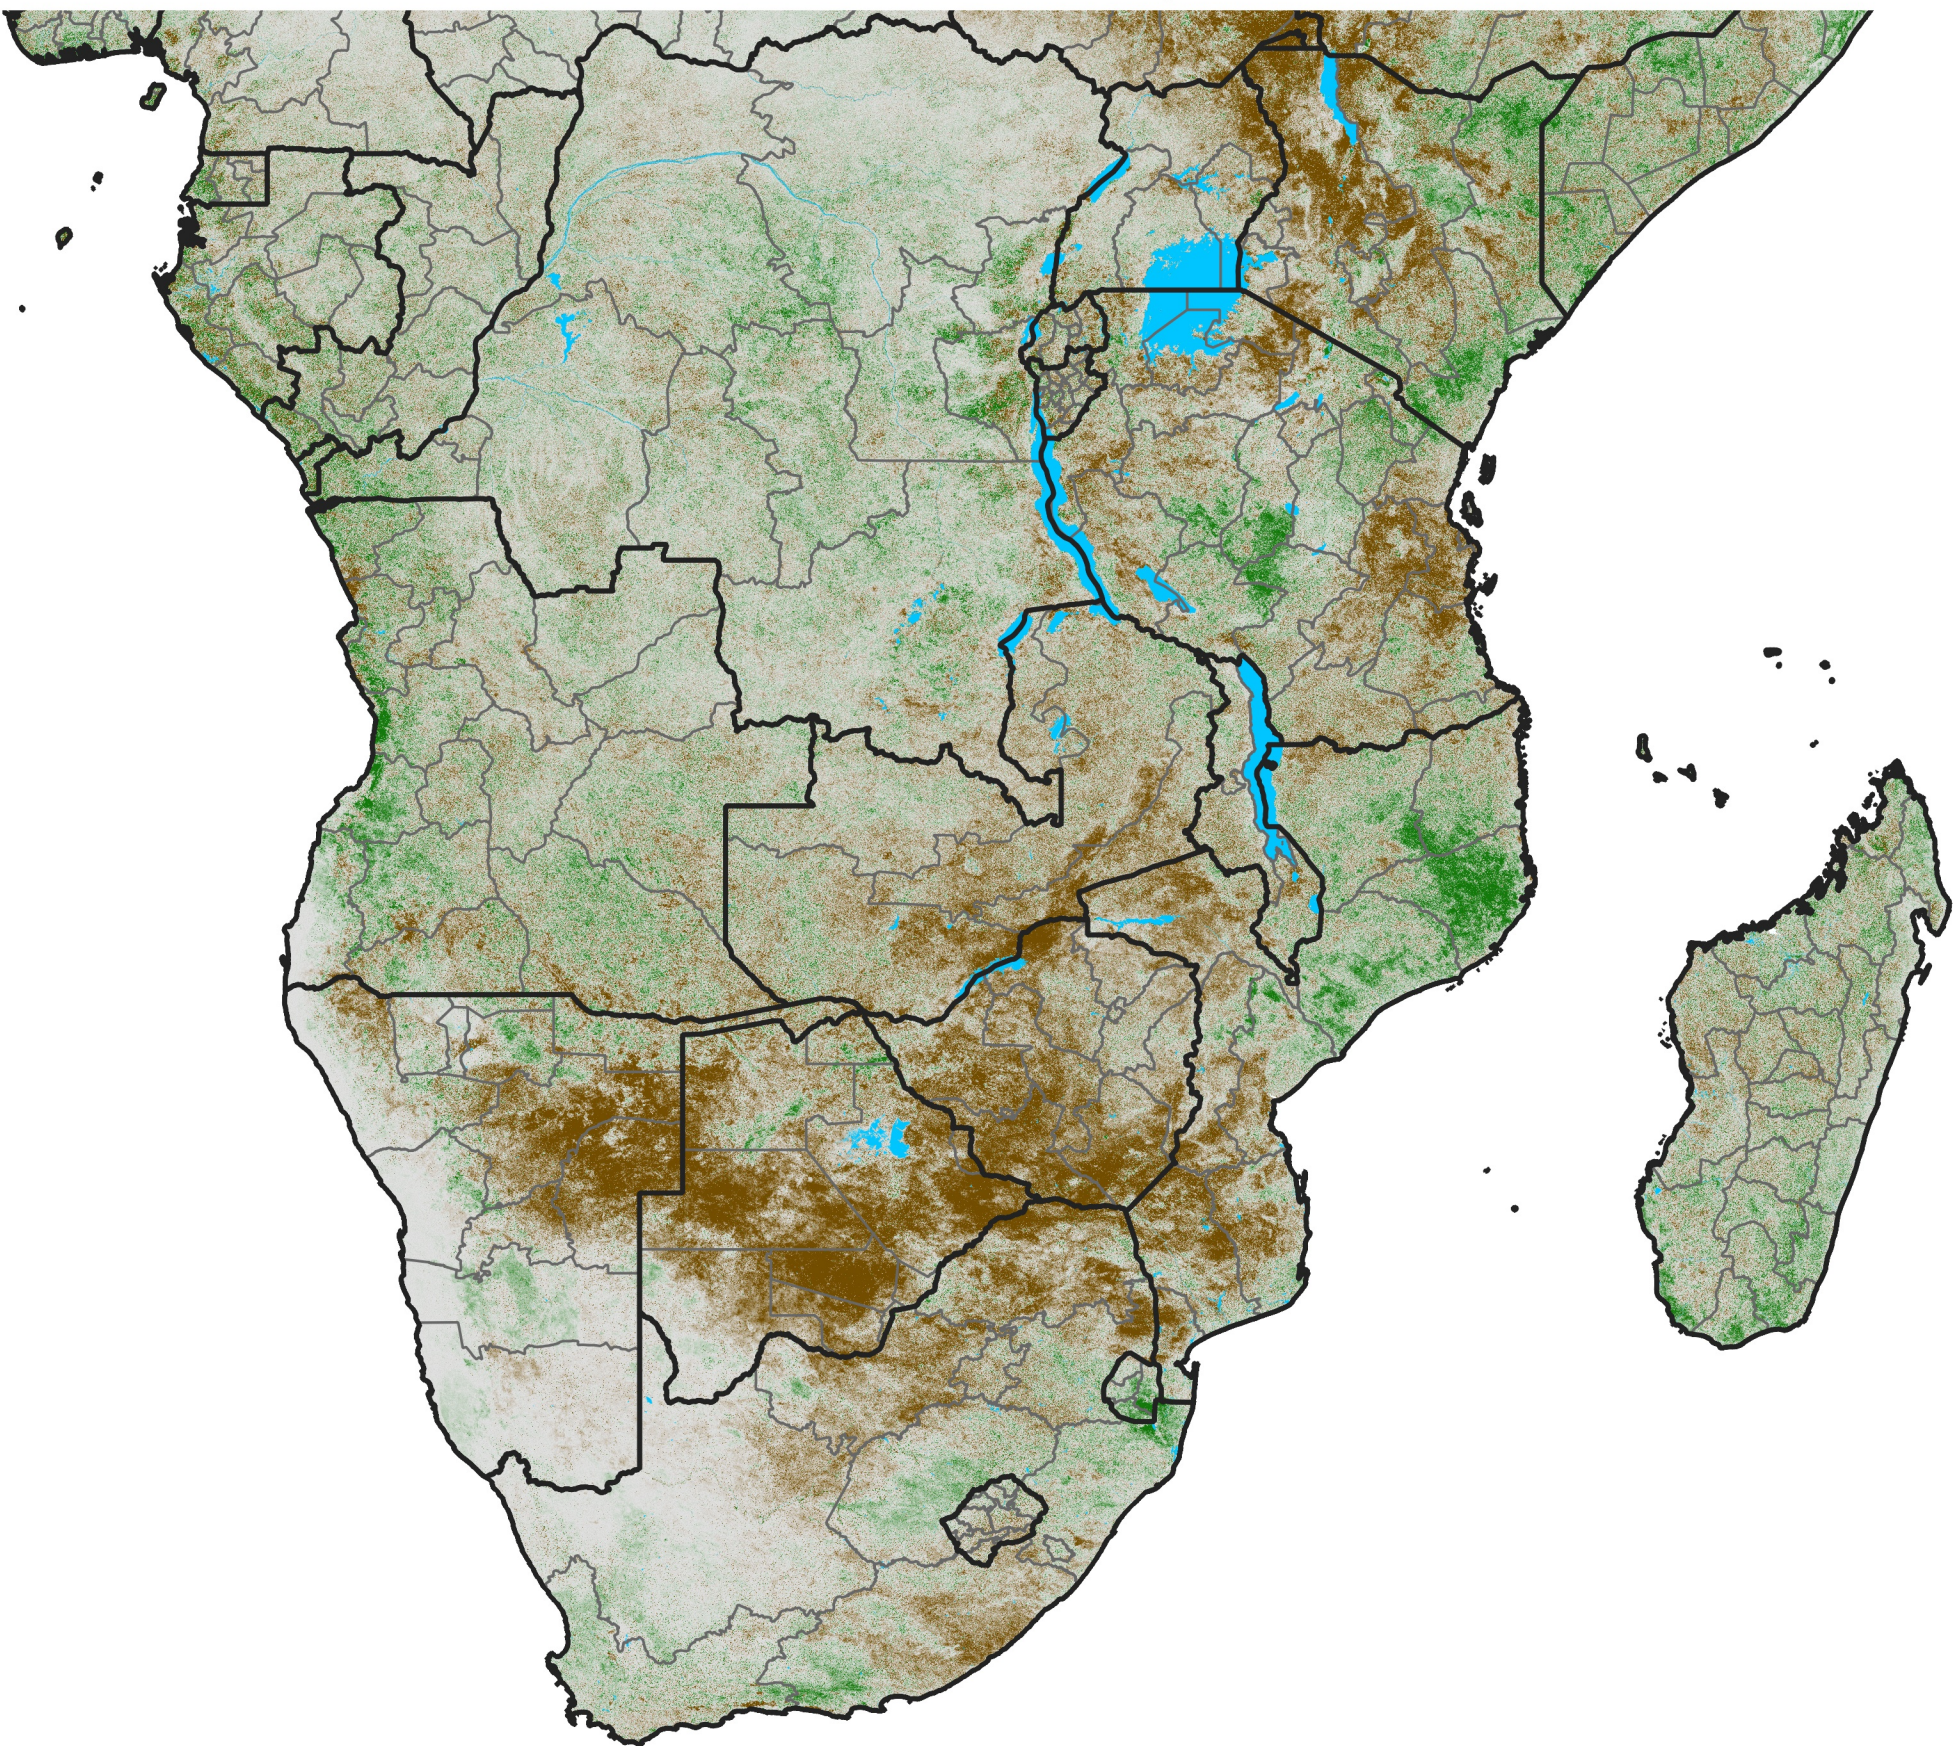

Southern Africa

NDVI Difference

2018 minus 2017

Period 64 / Nov 11 - 20, 2018

NDVI Difference

< -0.3 -0.2 -0.1 -0.05 0.05 0.1 0.2 >0.3

Negative

No Difference