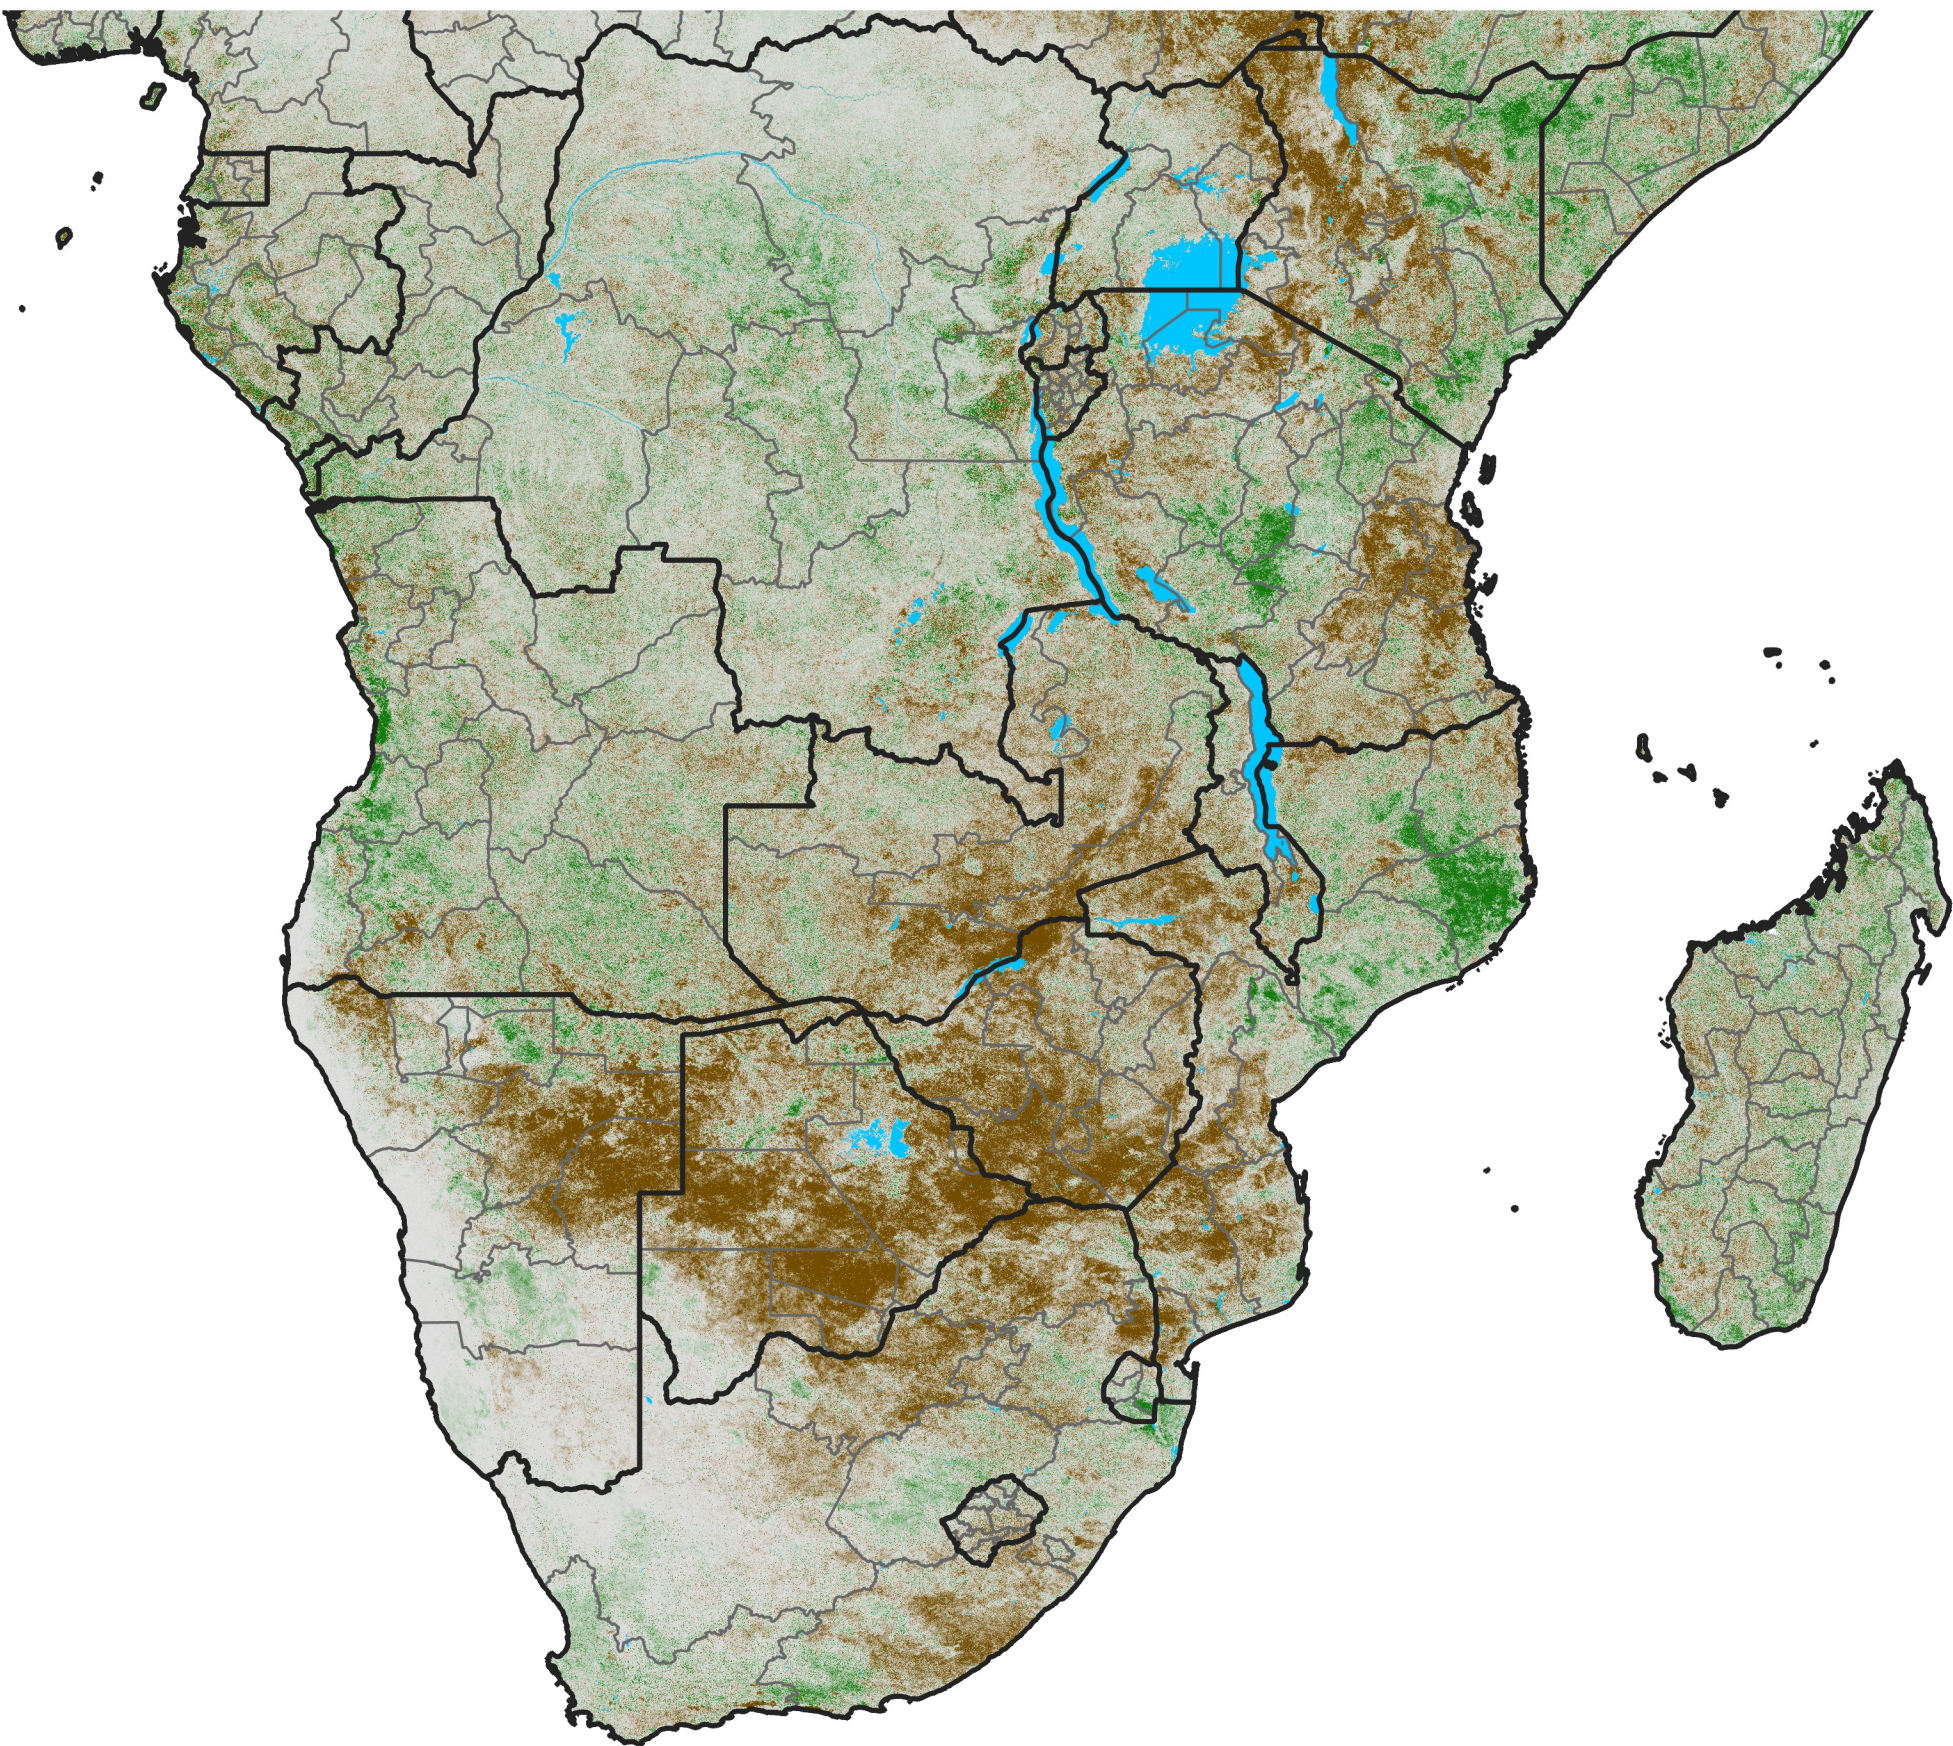

Southern Africa

NDVI Difference

2018 minus 2017

Period 66 / Nov 21 - 30, 2018

NDVI Difference

<math><-0.3</math> -0.2 -0.1 -0.05 0.05 0.1 0.2 >0.3

Negative

No Difference