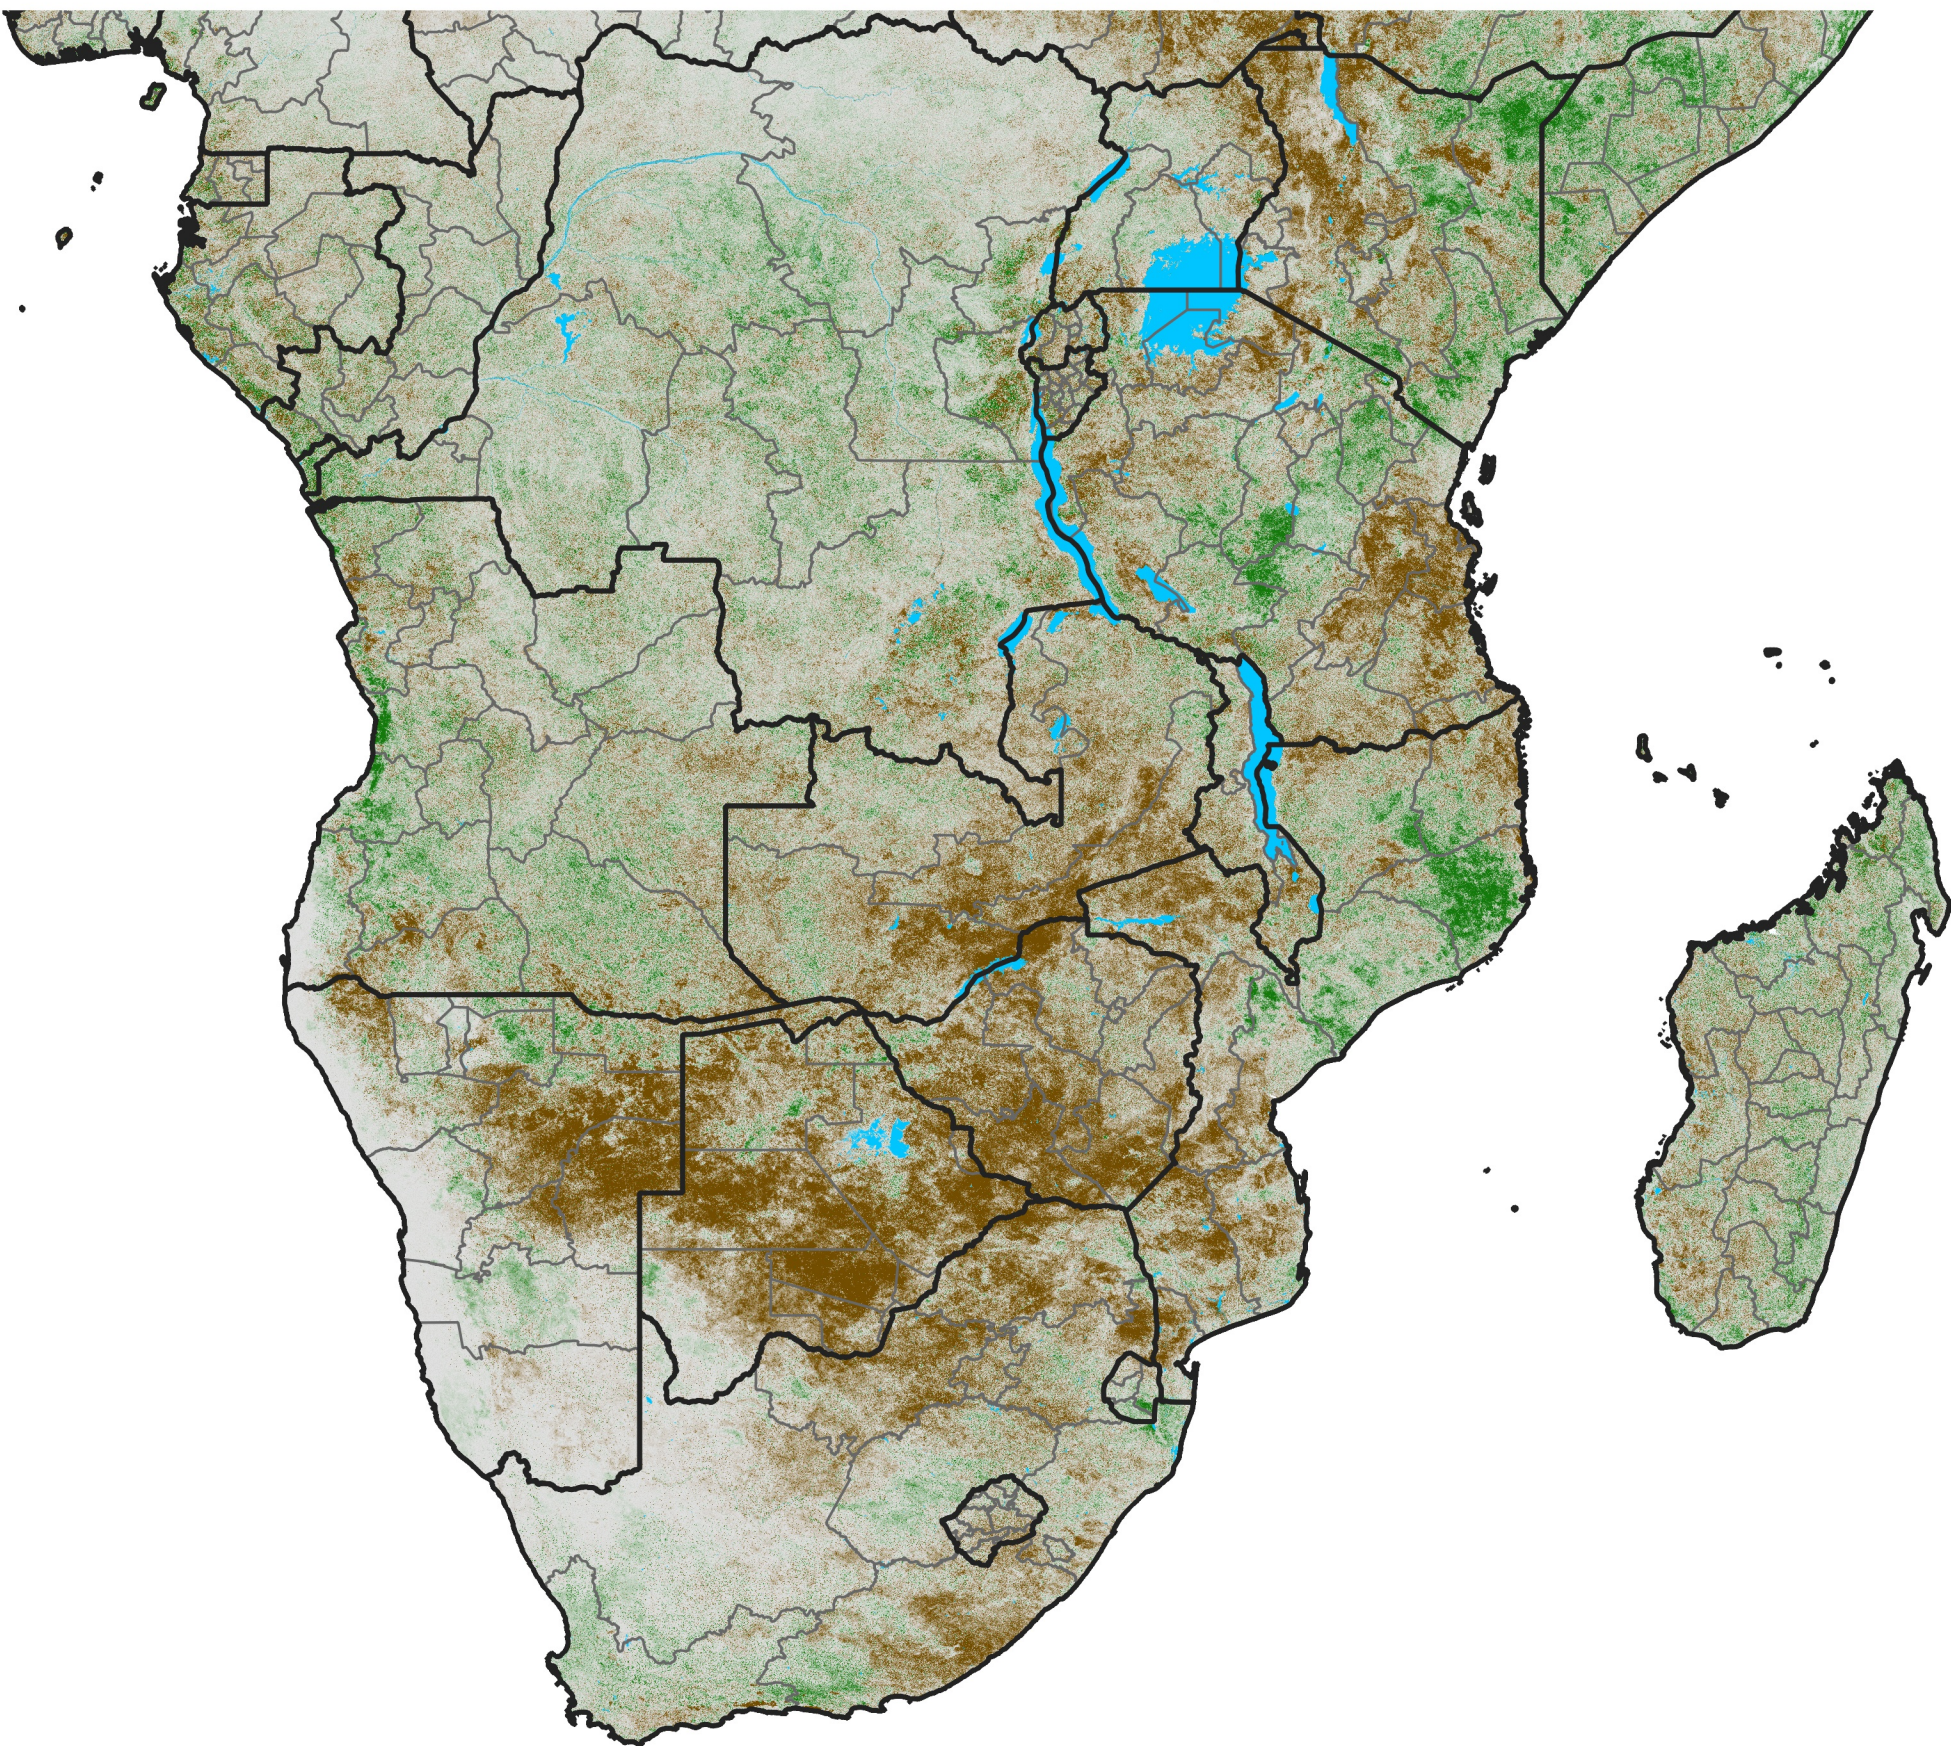

# Southern Africa

## NDVI Difference

2018 minus 2017

Period 67 / Nov 26 - Dec 05, 2018

### NDVI Difference

< -0.3   -0.2   -0.1   -0.05   0.05   0.1   0.2   >0.3

Negative

No Difference

Positive