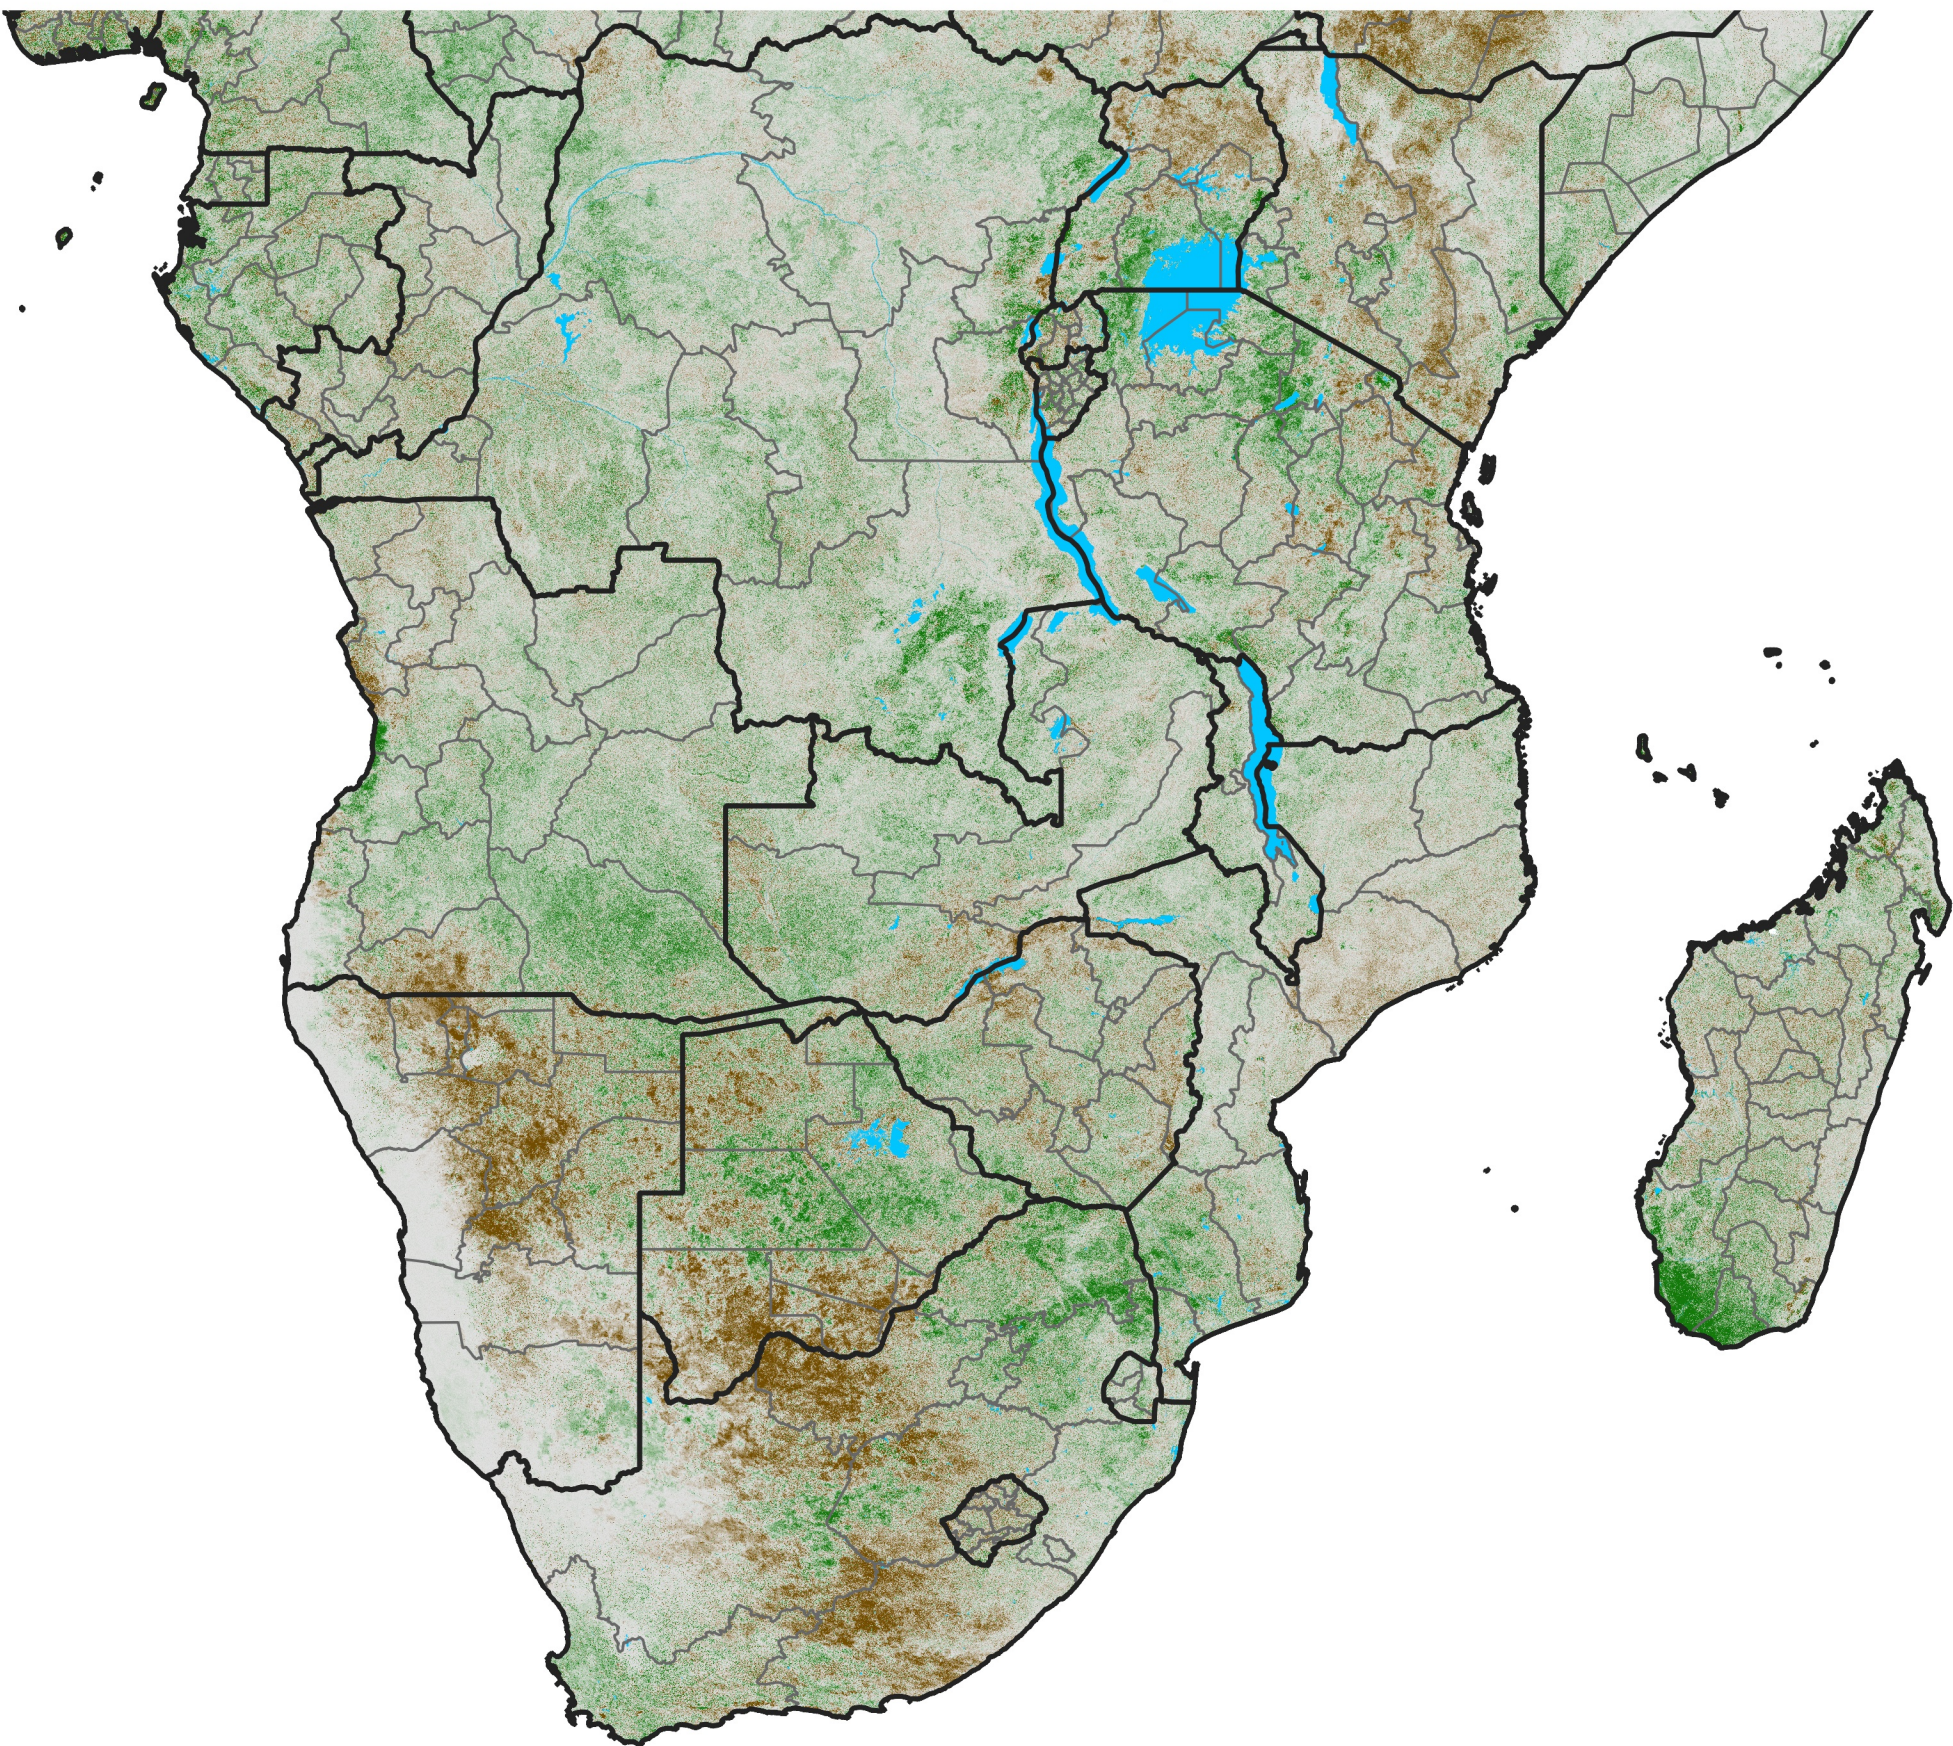

Southern Africa

NDVI Difference

2019 minus 2018

Period 14 / Mar 01 - 10, 2019

NDVI Difference

<math>< -0.3</math> -0.2 -0.1 -0.05 0.05 0.1 0.2 >0.3

Negative

No Difference