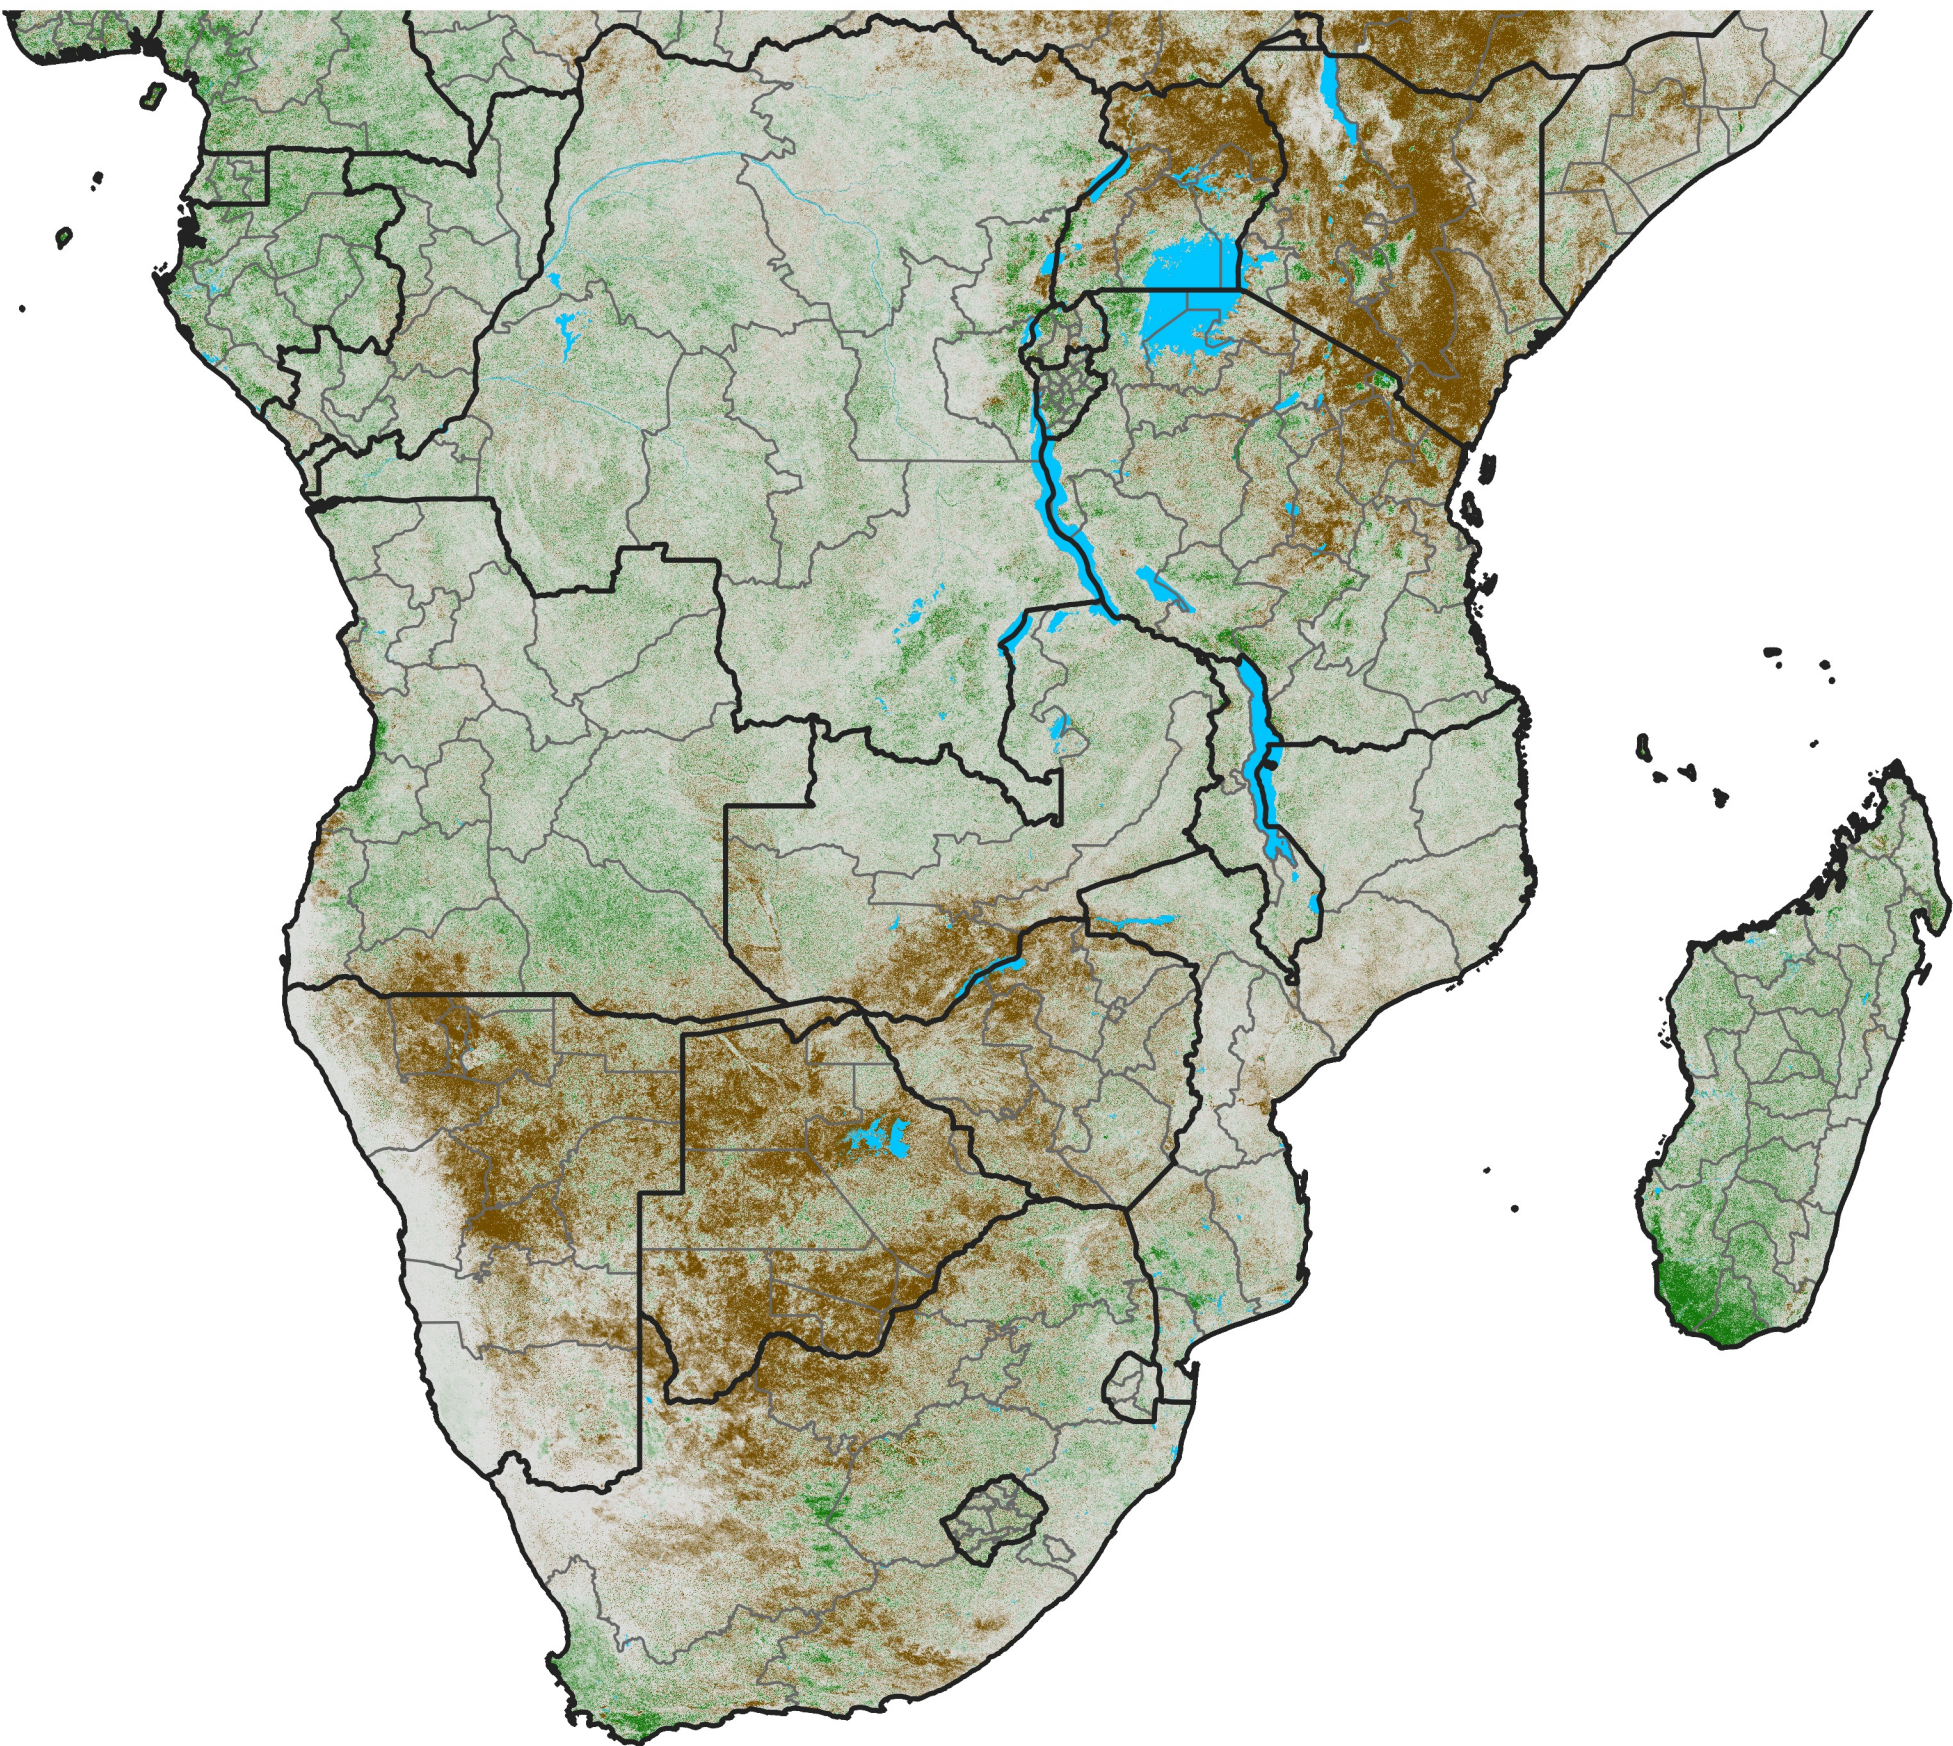

Southern Africa

NDVI Difference

2019 minus 2018

Period 18 / Mar 21 - 31, 2019

NDVI Difference

< -0.3 -0.2 -0.1 -0.05 0.05 0.1 0.2 >0.3

Negative

No Difference