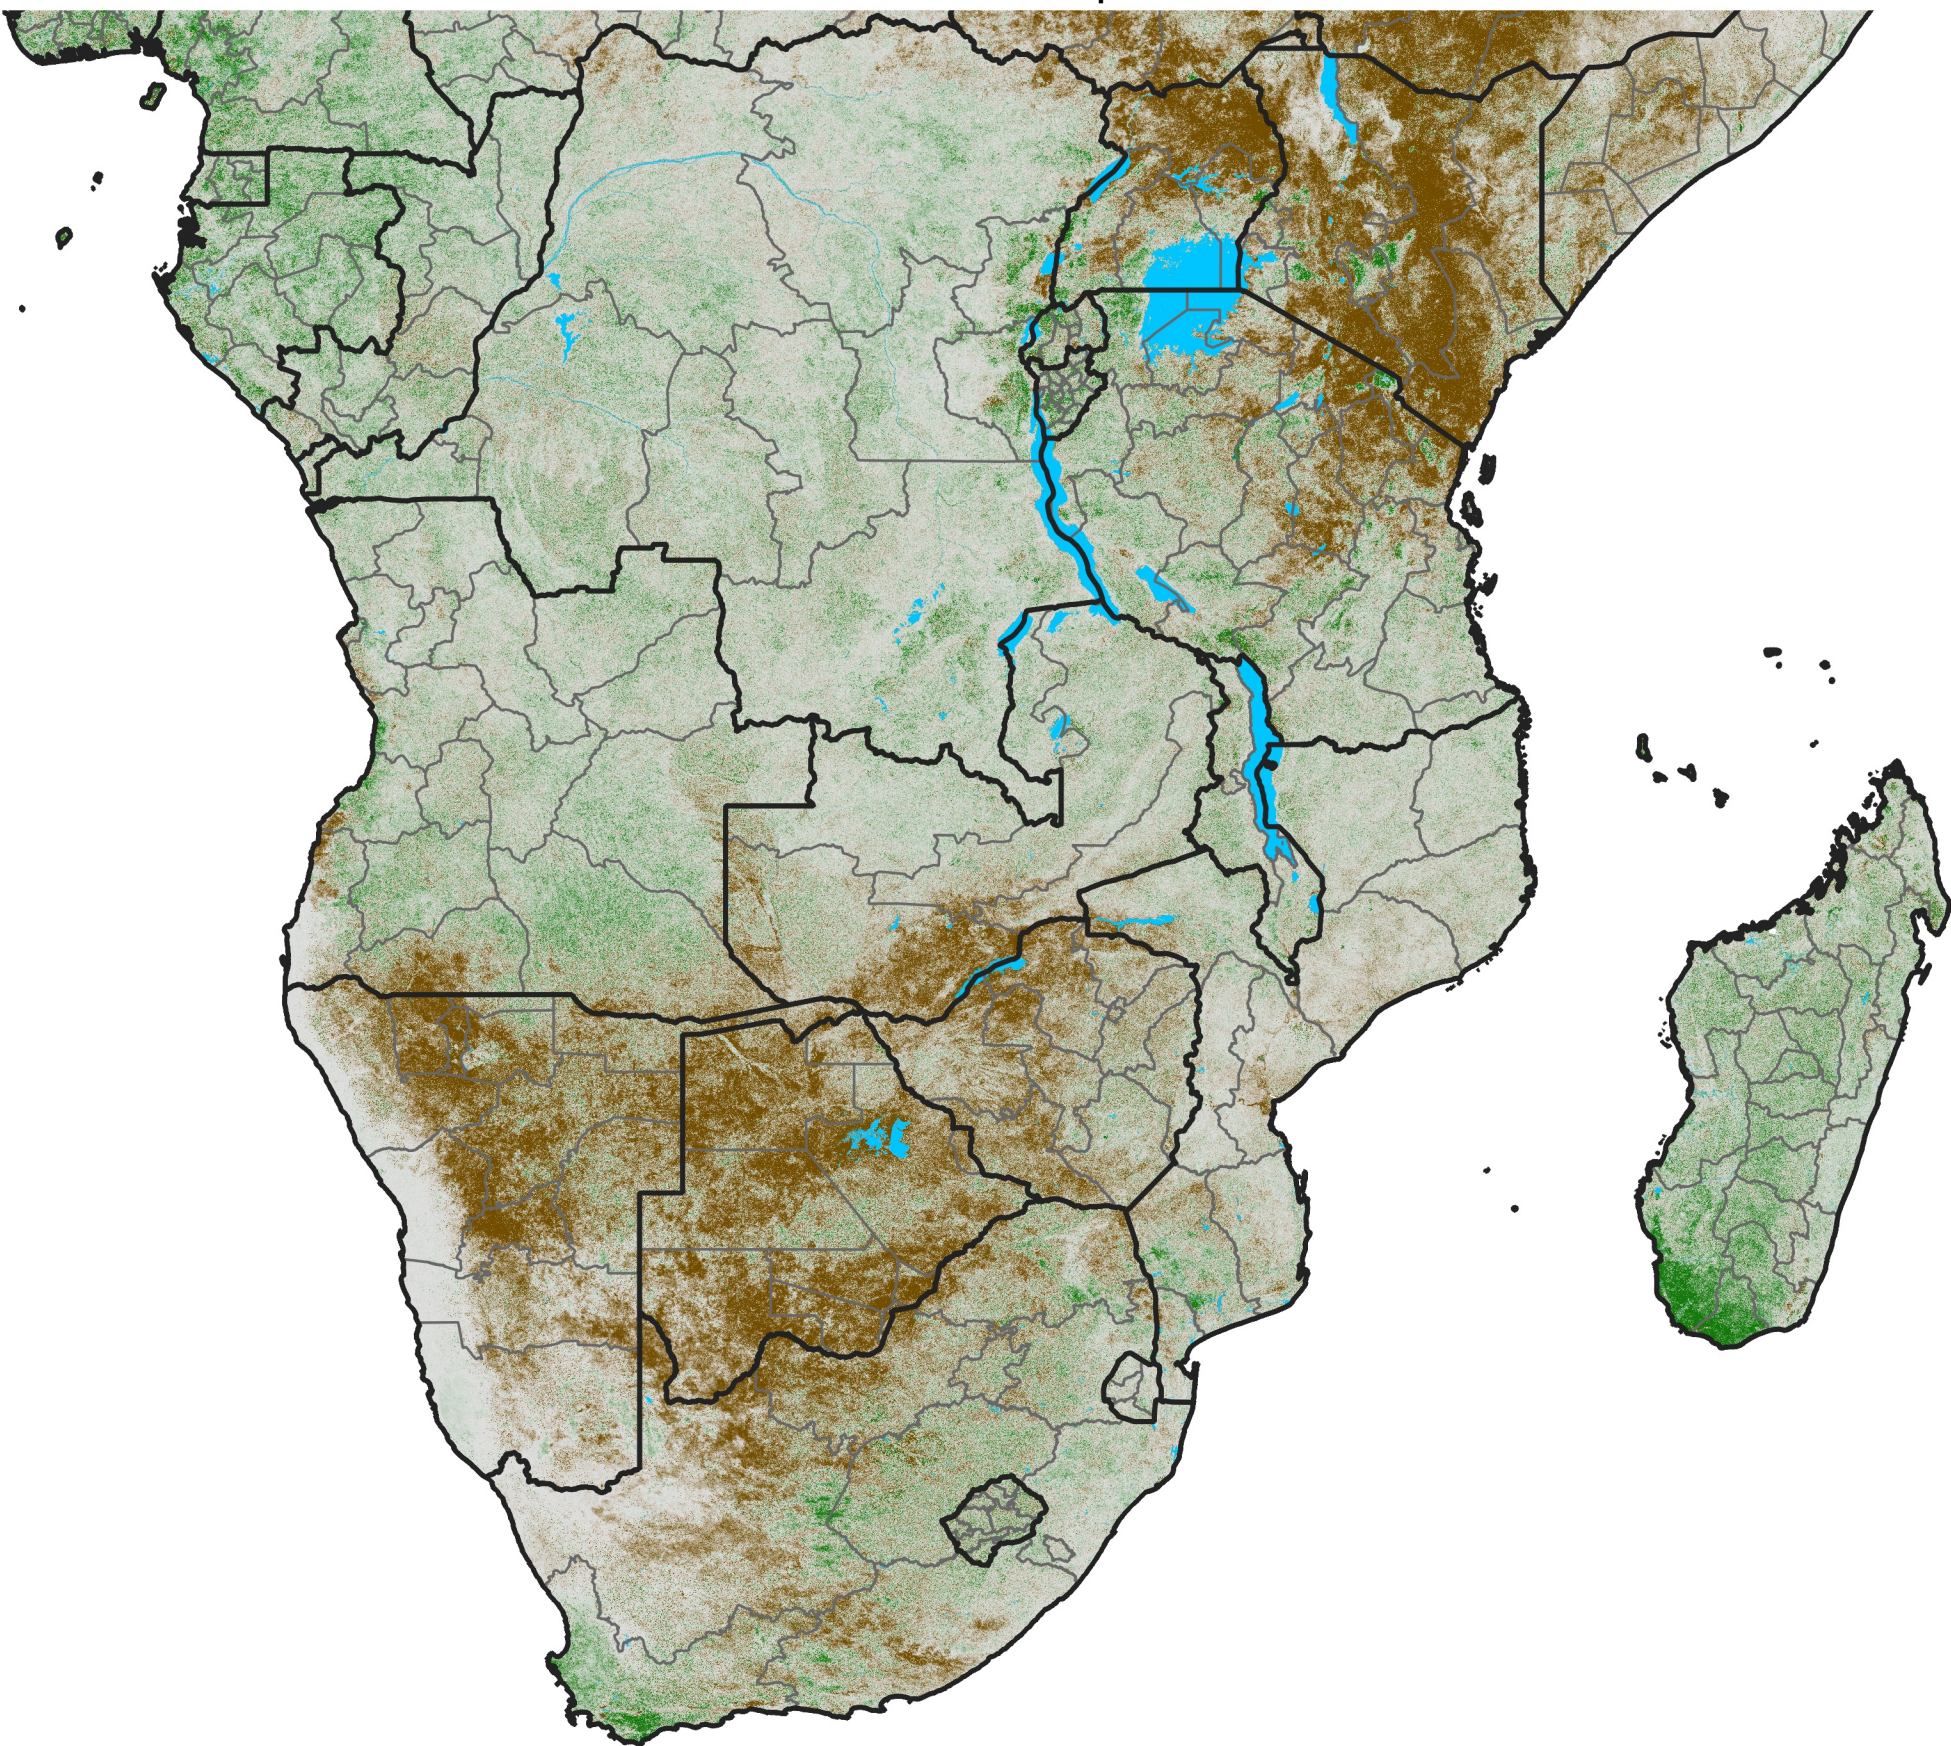

# Southern Africa

## NDVI Difference

2019 minus 2018

Period 19 / Mar 26 - Apr 05, 2019

### NDVI Difference

< -0.3   -0.2   -0.1   -0.05   0.05   0.1   0.2   >0.3

Negative

No Difference

Positive