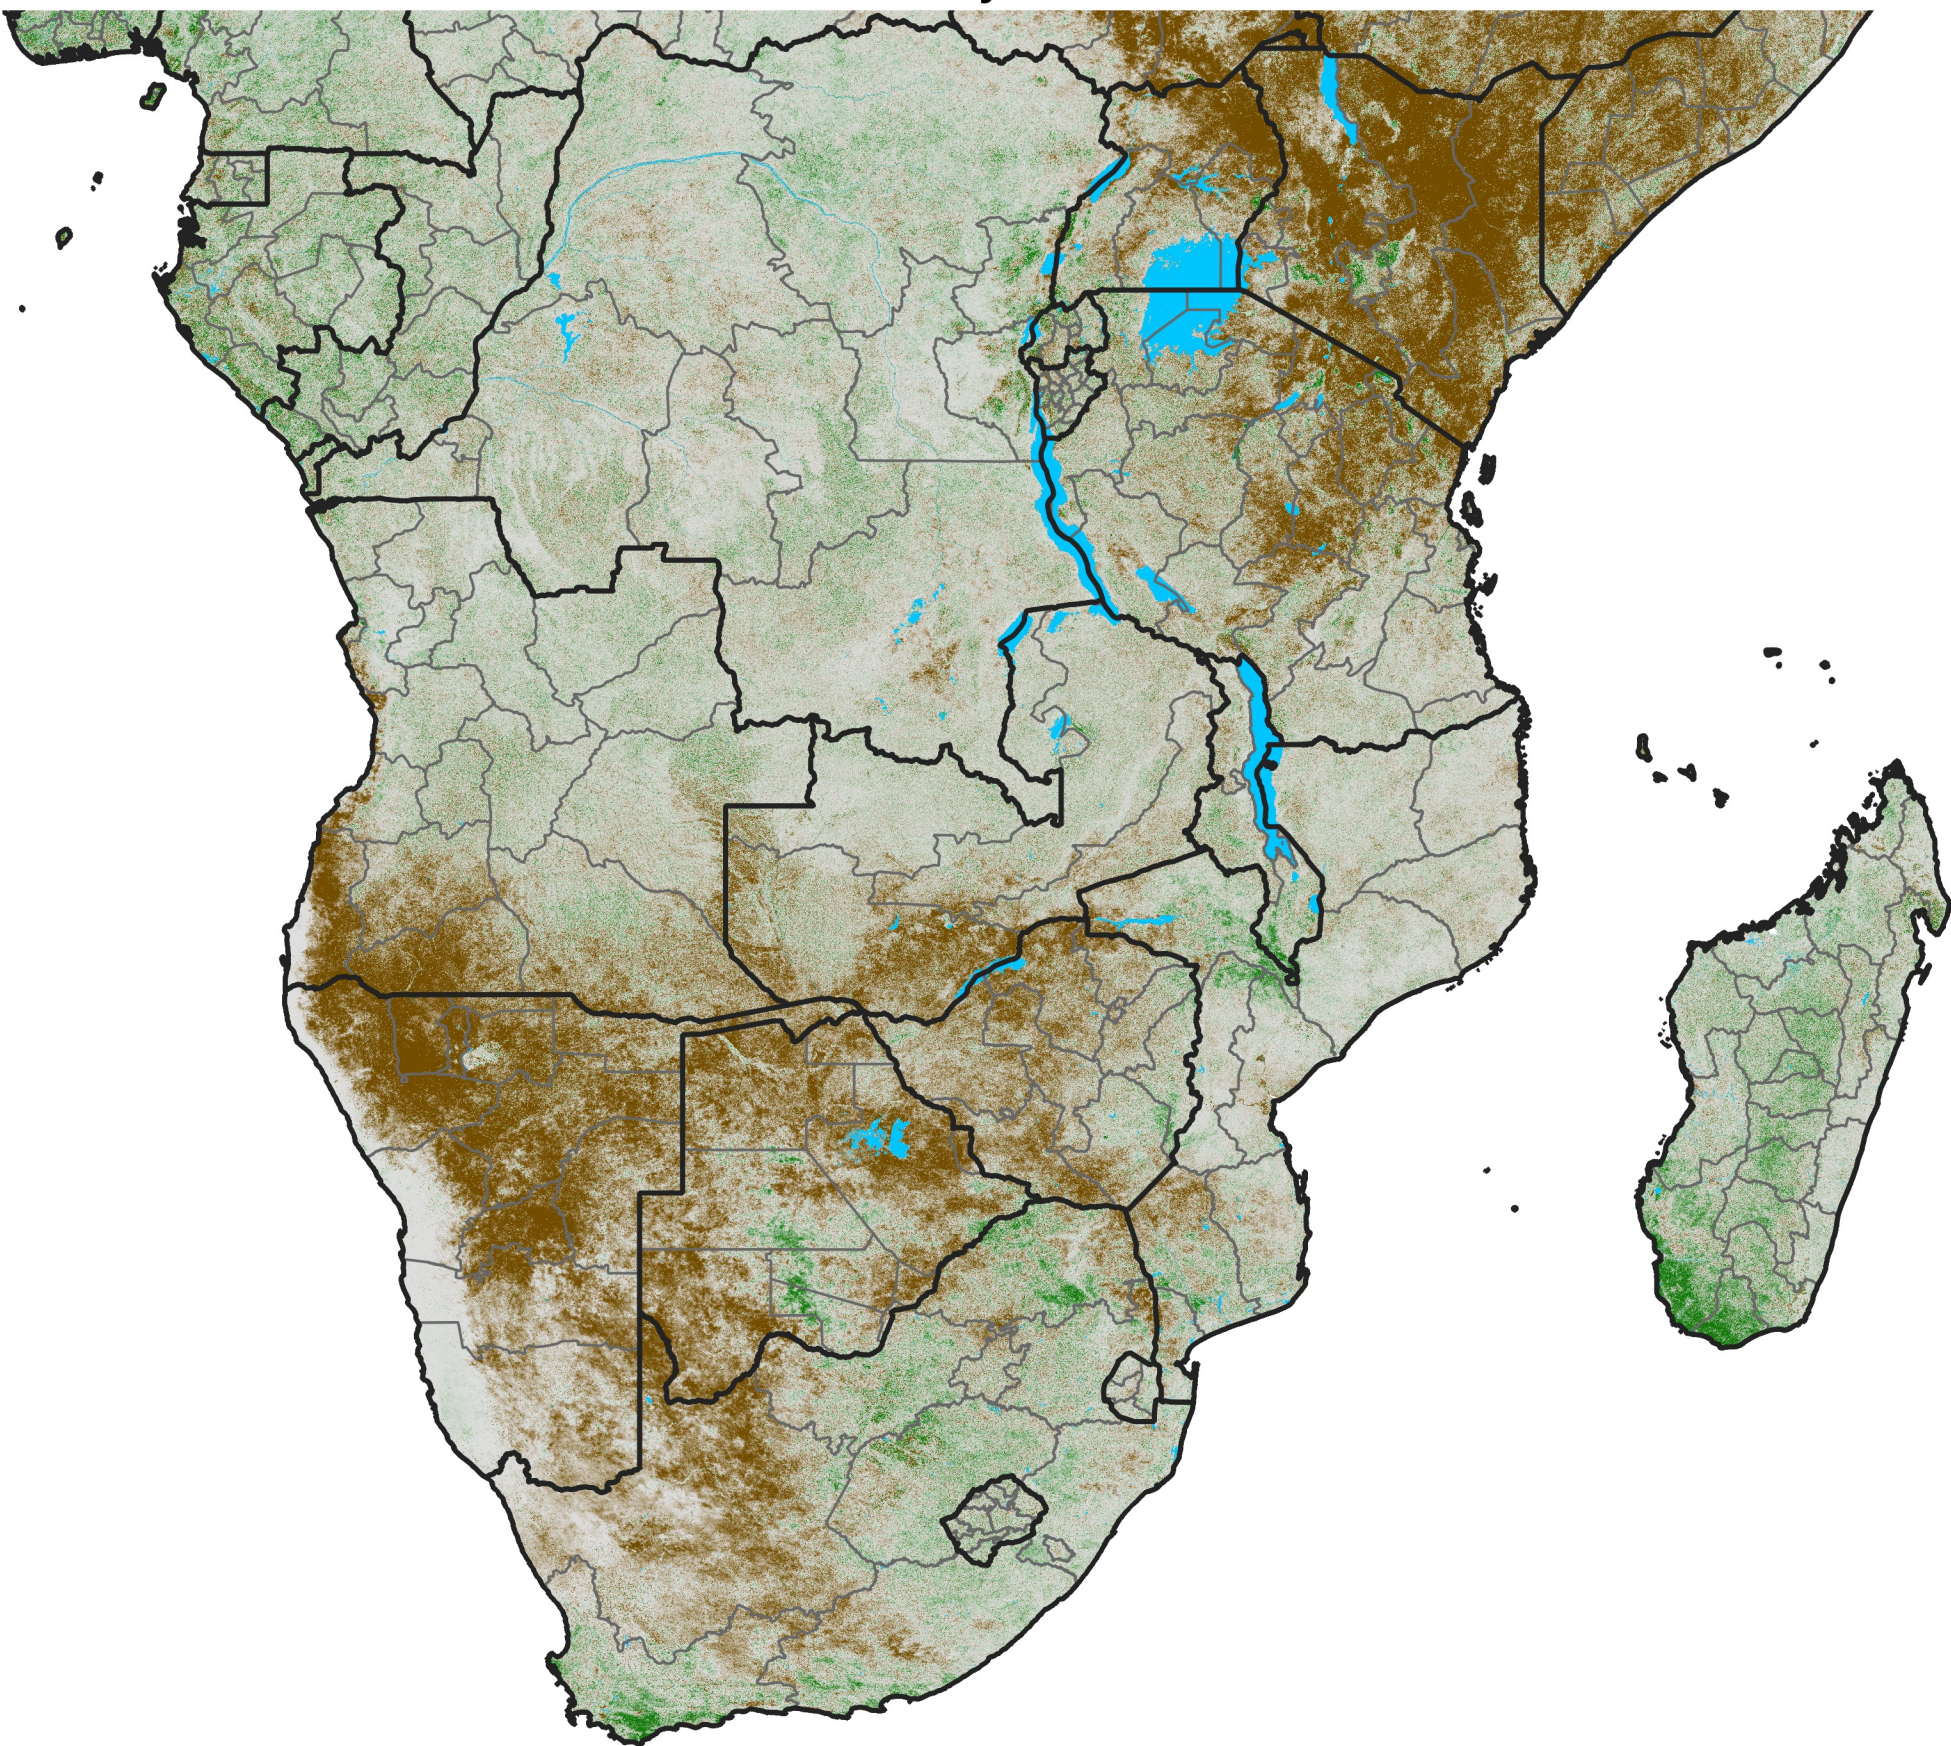

Southern Africa

NDVI Difference

2019 minus 2018

Period 26 / May 01 - 10, 2019

NDVI Difference

< -0.3 -0.2 -0.1 -0.05 0.05 0.1 0.2 >0.3

Negative

No Difference